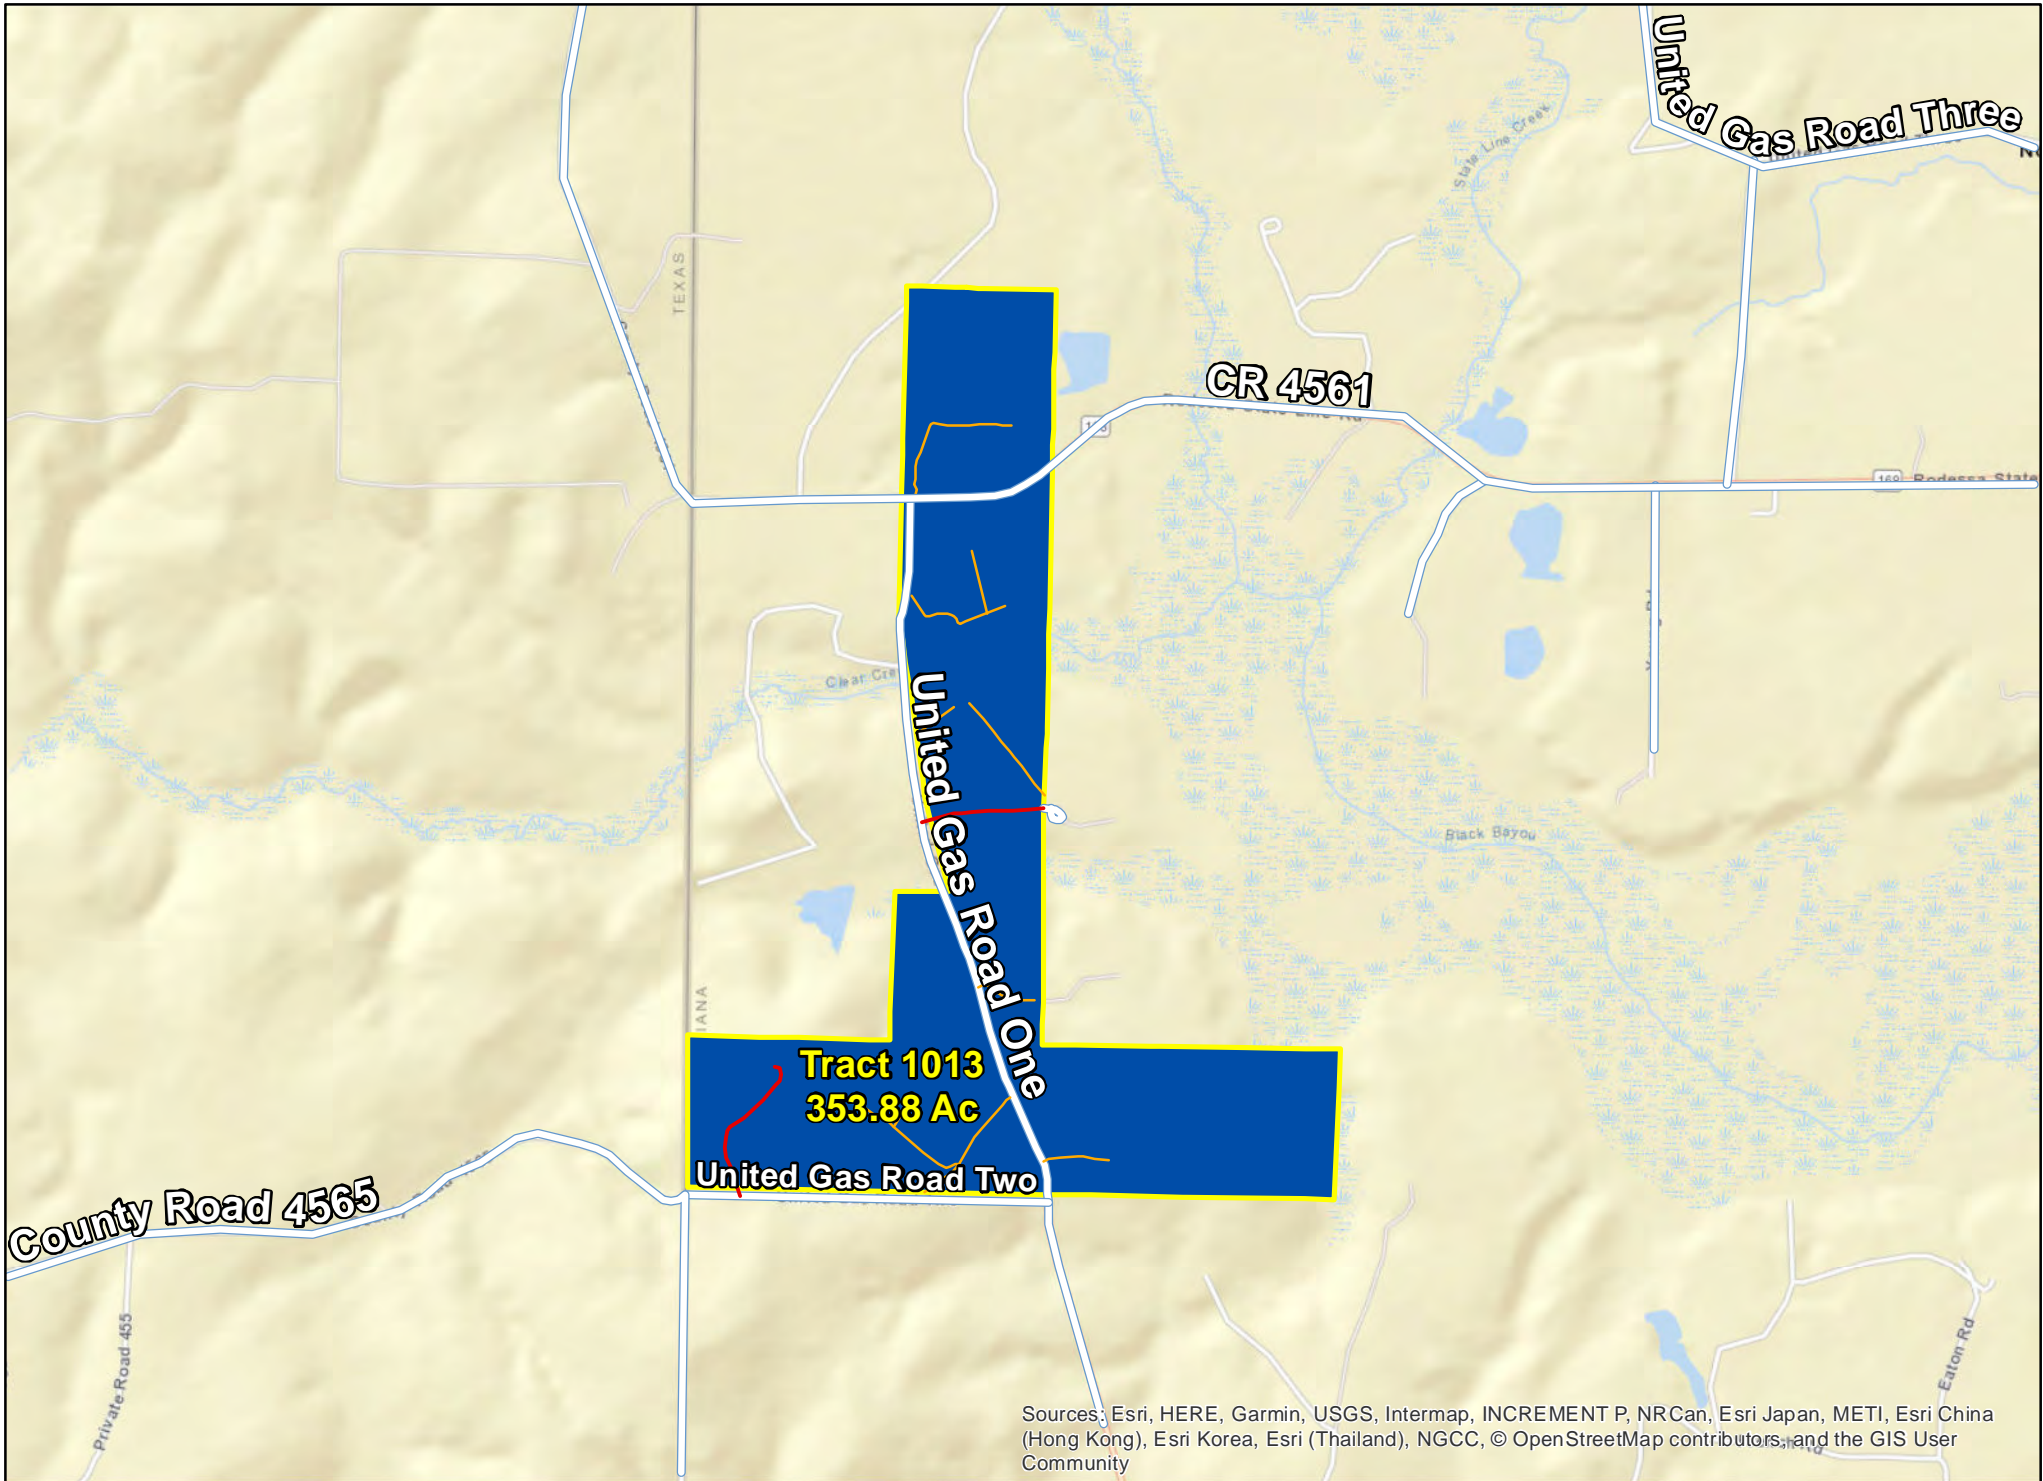

**Species**

- Loblolly
- Unknown

Tract 1013, Caddo Parish, LA

For illustration purposes only.

Tract 1013, Caddo Parish, LA

For illustration purposes only.

Source: Esri, DigitalGlobe, GeoEye, Earthstar Geographics, CNES/Airbus DS, USDA, USGS, AeroGRID, IGN, and the GIS User Community

Tract 1013, Caddo Parish, LA

For illustration purposes only.

**Tract 1013**  
**353.88 Ac**

Sources: Esri, HERE, Garmin, USGS, Intermap, INCREMENT P, NRCan, Esri Japan, METI, Esri China (Hong Kong), Esri Korea, Esri (Thailand), NGCC, © OpenStreetMap contributors, and the GIS User Community