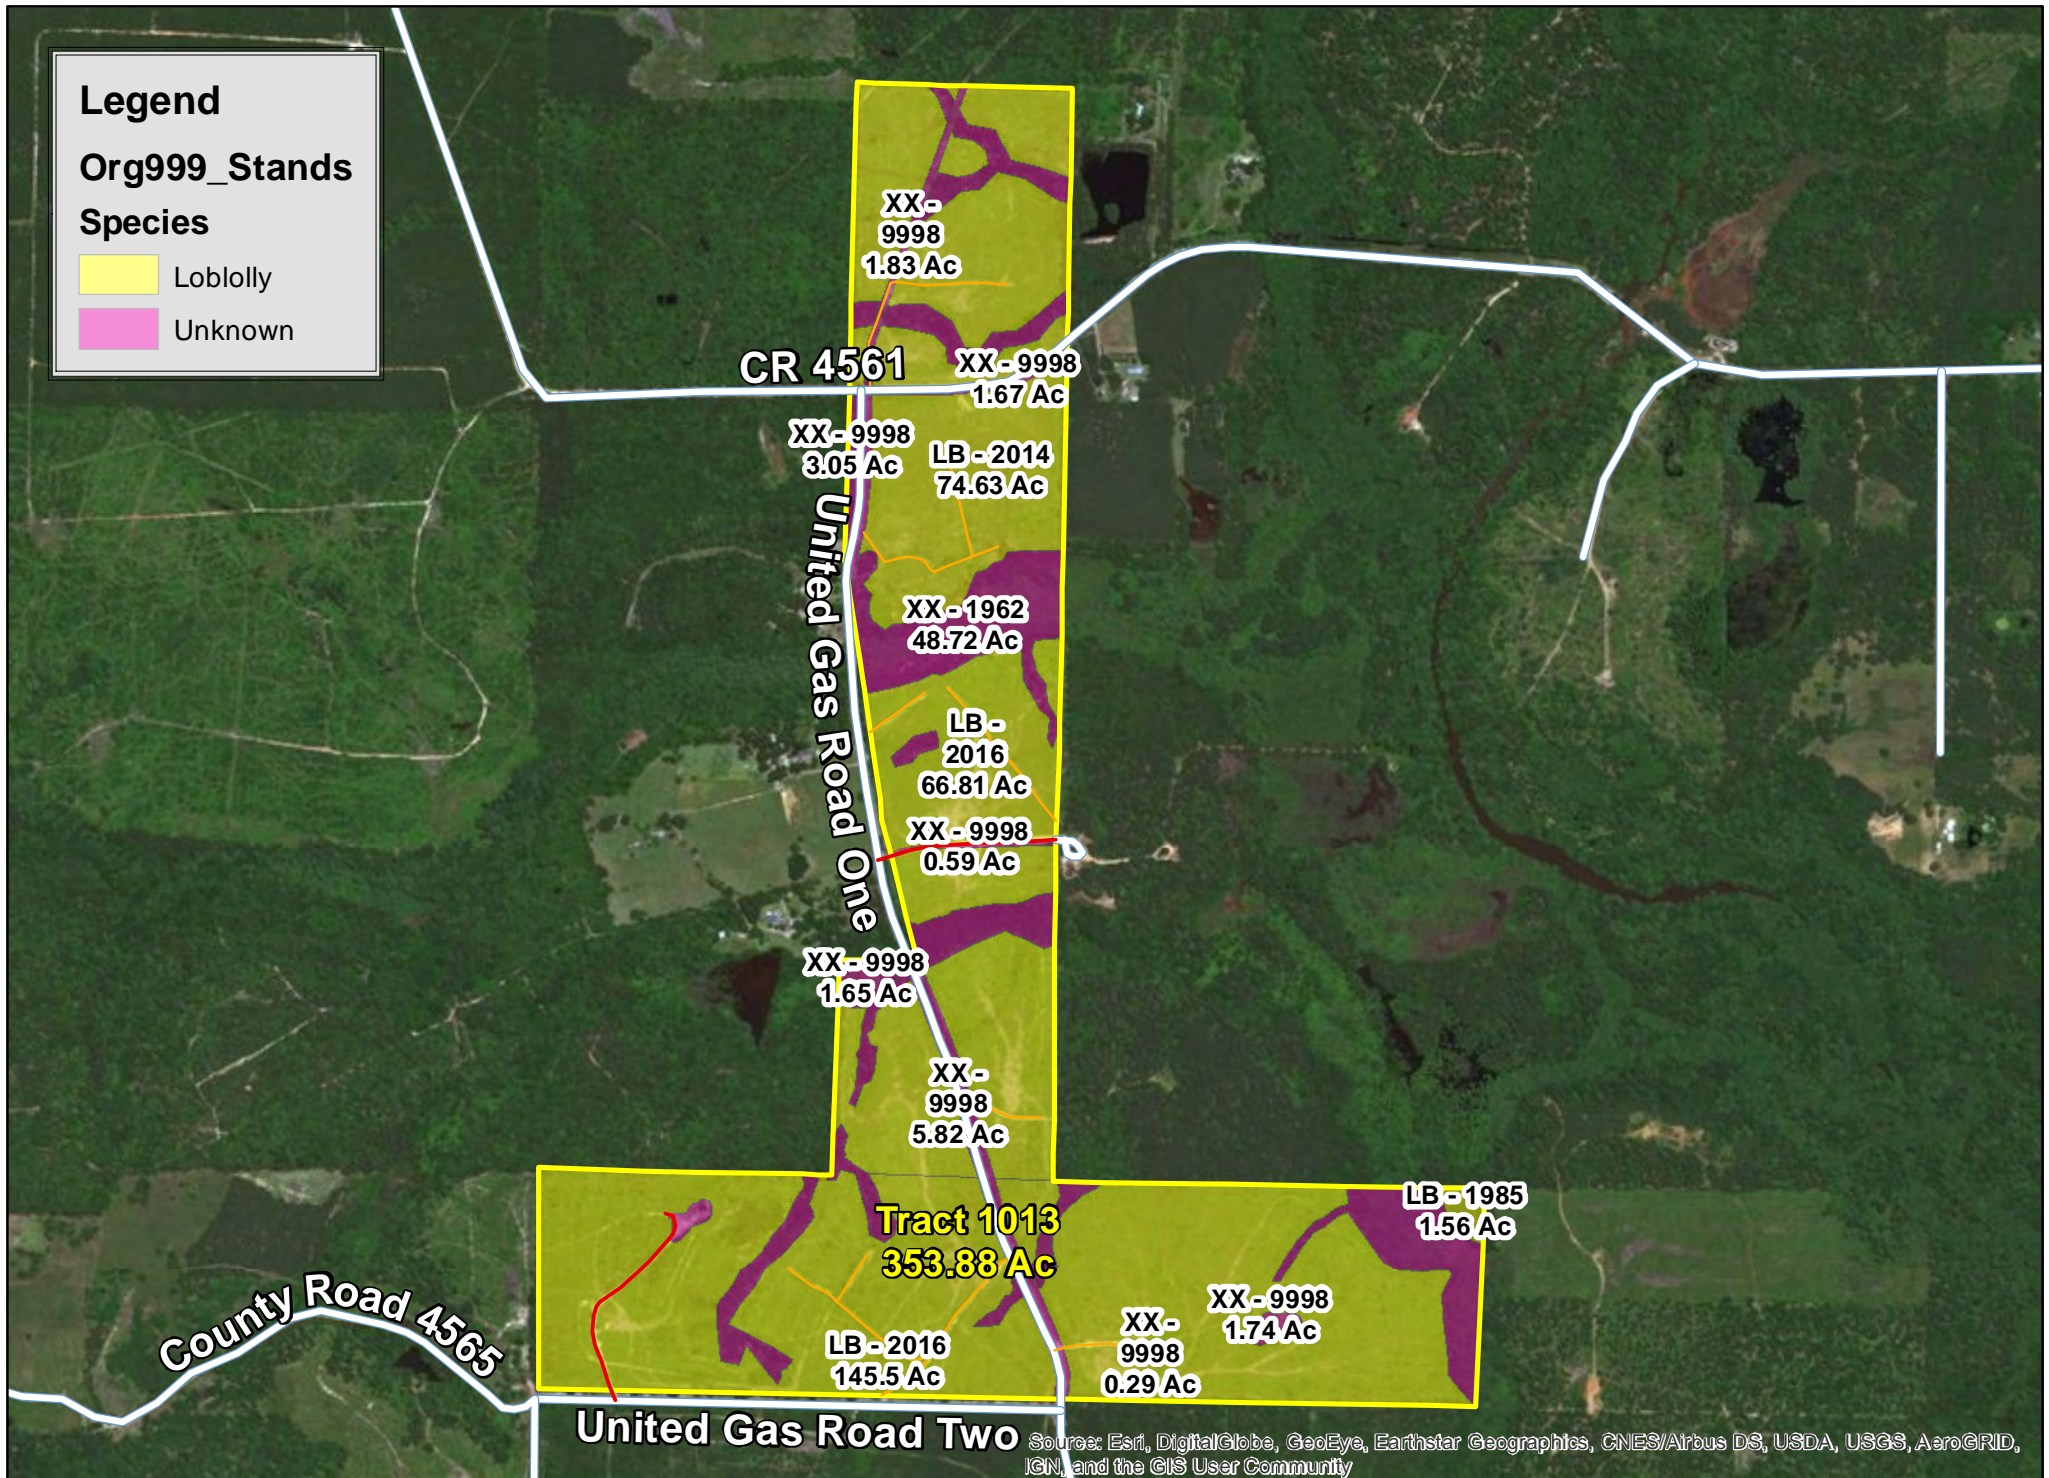

Source: Esri, DigitalGlobe, GeoEye, Earthstar Geographics, CNES/Airbus DS, USDA, USGS, AeroGRID, IGN, and the GIS User Community

Tract 1013, Caddo Parish, LA

For illustration purposes only.

**Legend**

**Org999\_ Stands**

**Species**

- Loblolly
- Unknown

Tract 1013, Caddo Parish, LA

For illustration purposes only.

Tract 1013, Caddo Parish, LA

For illustration purposes only.

Source: Esri, DigitalGlobe, GeoEye, Earthstar Geographics, CNES/Airbus DS, USDA, USGS, AeroGRID, IGN, and the GIS User Community

Tract 1013, Caddo Parish, LA

For illustration purposes only.

**Tract 1013**  
**353.88 Ac**

Sources: Esri, HERE, Garmin, USGS, Intermap, INCREMENT P, NRCan, Esri Japan, METI, Esri China (Hong Kong), Esri Korea, Esri (Thailand), NGCC, © OpenStreetMap contributors, and the GIS User Community

For illustration purposes only.

Tract 1013, Caddo Parish, LA

For illustration purposes only.