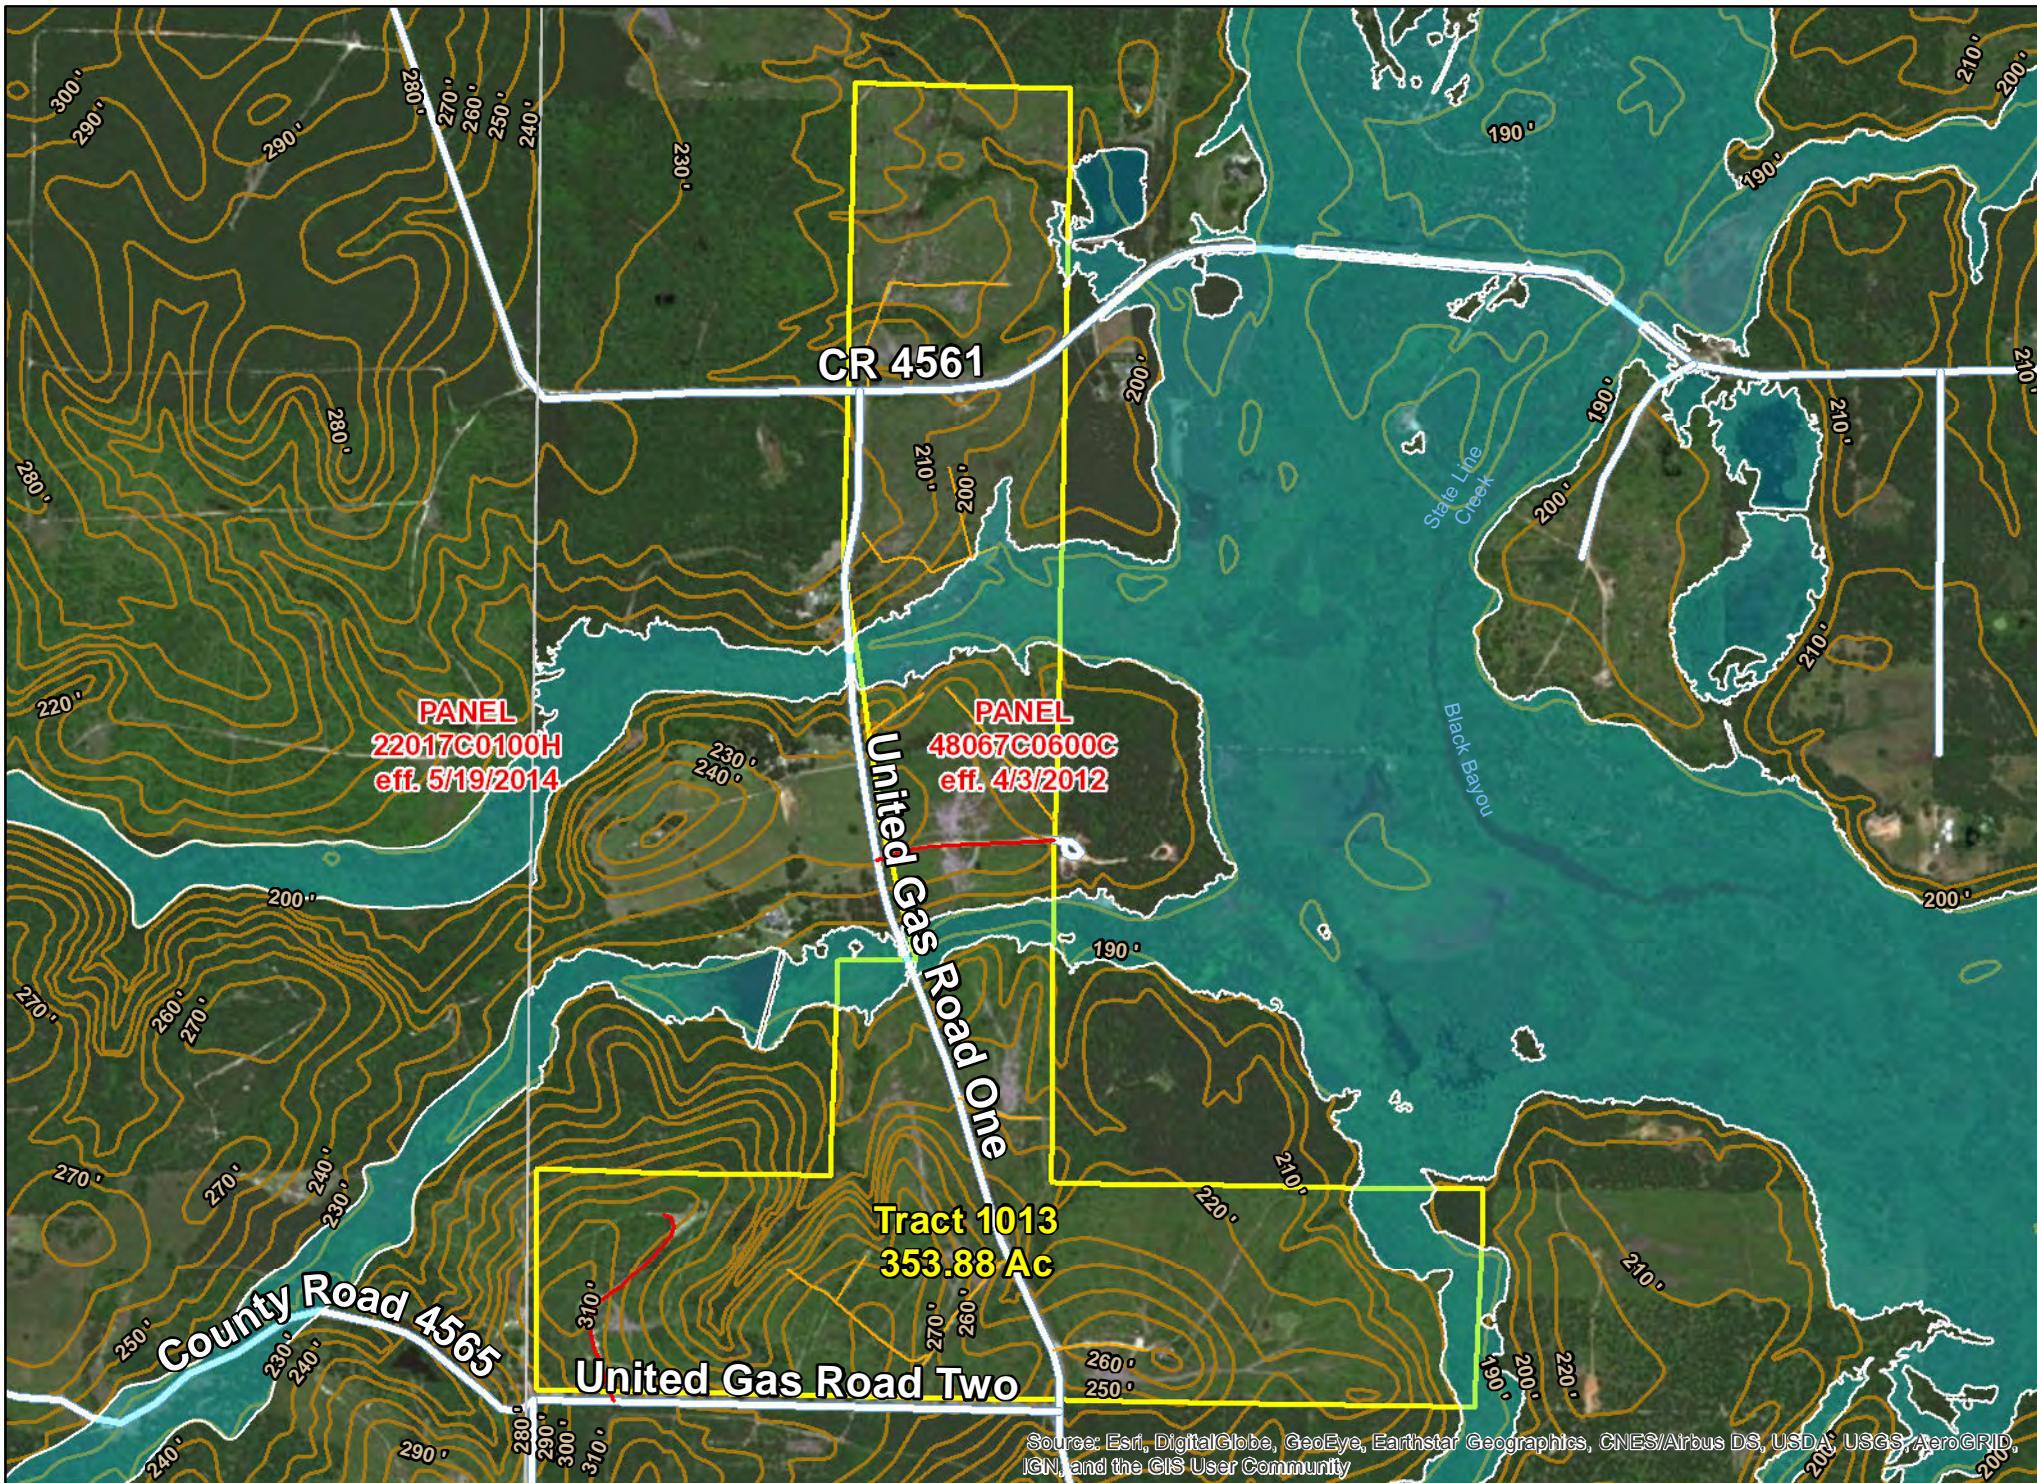

**Species**

- Loblolly
- Unknown

Tract 1013, Caddo Parish, LA

For illustration purposes only.

Tract 1013, Caddo Parish, LA

For illustration purposes only.

Source: Esri, DigitalGlobe, GeoEye, Earthstar Geographics, CNES/Airbus DS, USDA, USGS, AeroGRID, IGN, and the GIS User Community

Tract 1013, Caddo Parish, LA

For illustration purposes only.

**Tract 1013**  
**353.88 Ac**

Sources: Esri, HERE, Garmin, USGS, Intermap, INCREMENT P, NRCan, Esri Japan, METI, Esri China (Hong Kong), Esri Korea, Esri (Thailand), NGCC, © OpenStreetMap contributors, and the GIS User Community

**Tract 1013, Caddo Parish, LA**

For illustration purposes only.

Sources: Esri, DeLorme, NAVTEQ, USGS, Intermap, iPC, NRCAN, Esri Japan, METI, Esri China (Hong Kong), Esri (Thailand), TomTom, 2013

Tract 1013, Caddo Parish, LA

For illustration purposes only.

Tract 1013, Caddo Parish, LA

For illustration purposes only.