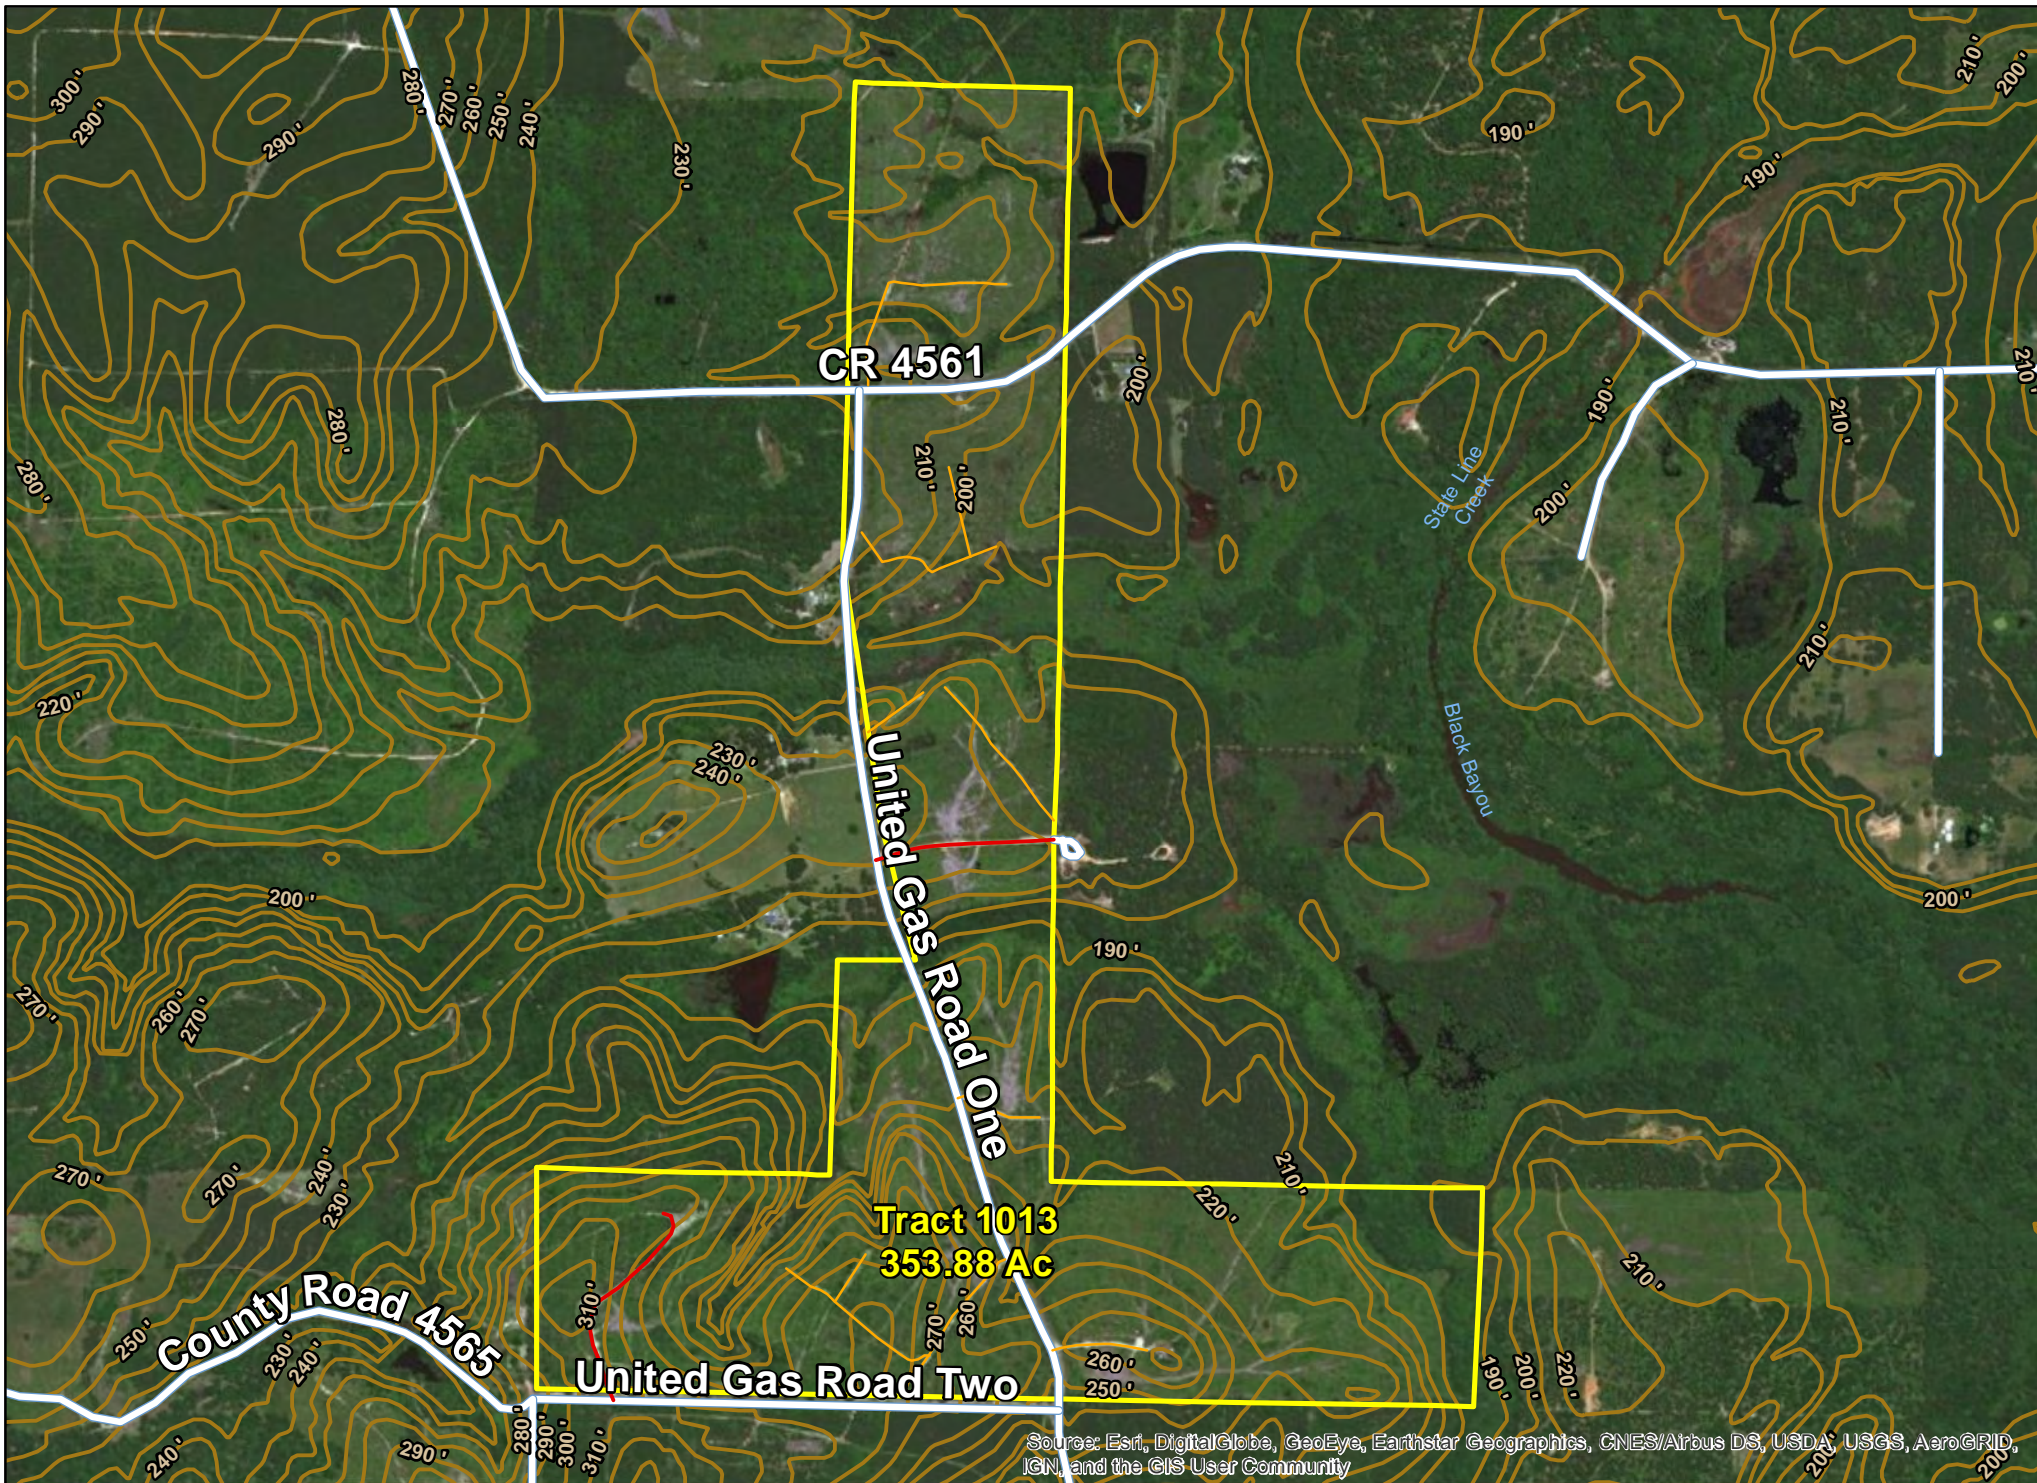

**Species**

- Loblolly
- Unknown

Tract 1013, Caddo Parish, LA

For illustration purposes only.

Tract 1013, Caddo Parish, LA

For illustration purposes only.

Source: Esri, DigitalGlobe, GeoEye, Earthstar Geographics, CNES/Airbus DS, USDA, USGS, AeroGRID, IGN, and the GIS User Community

Tract 1013, Caddo Parish, LA

For illustration purposes only.

**Tract 1013**  
**353.88 Ac**

Sources: Esri, HERE, Garmin, USGS, Intermap, INCREMENT P, NRCan, Esri Japan, METI, Esri China (Hong Kong), Esri Korea, Esri (Thailand), NGCC, © OpenStreetMap contributors, and the GIS User Community

For illustration purposes only.

Tract 1013, Caddo Parish, LA

For illustration purposes only.