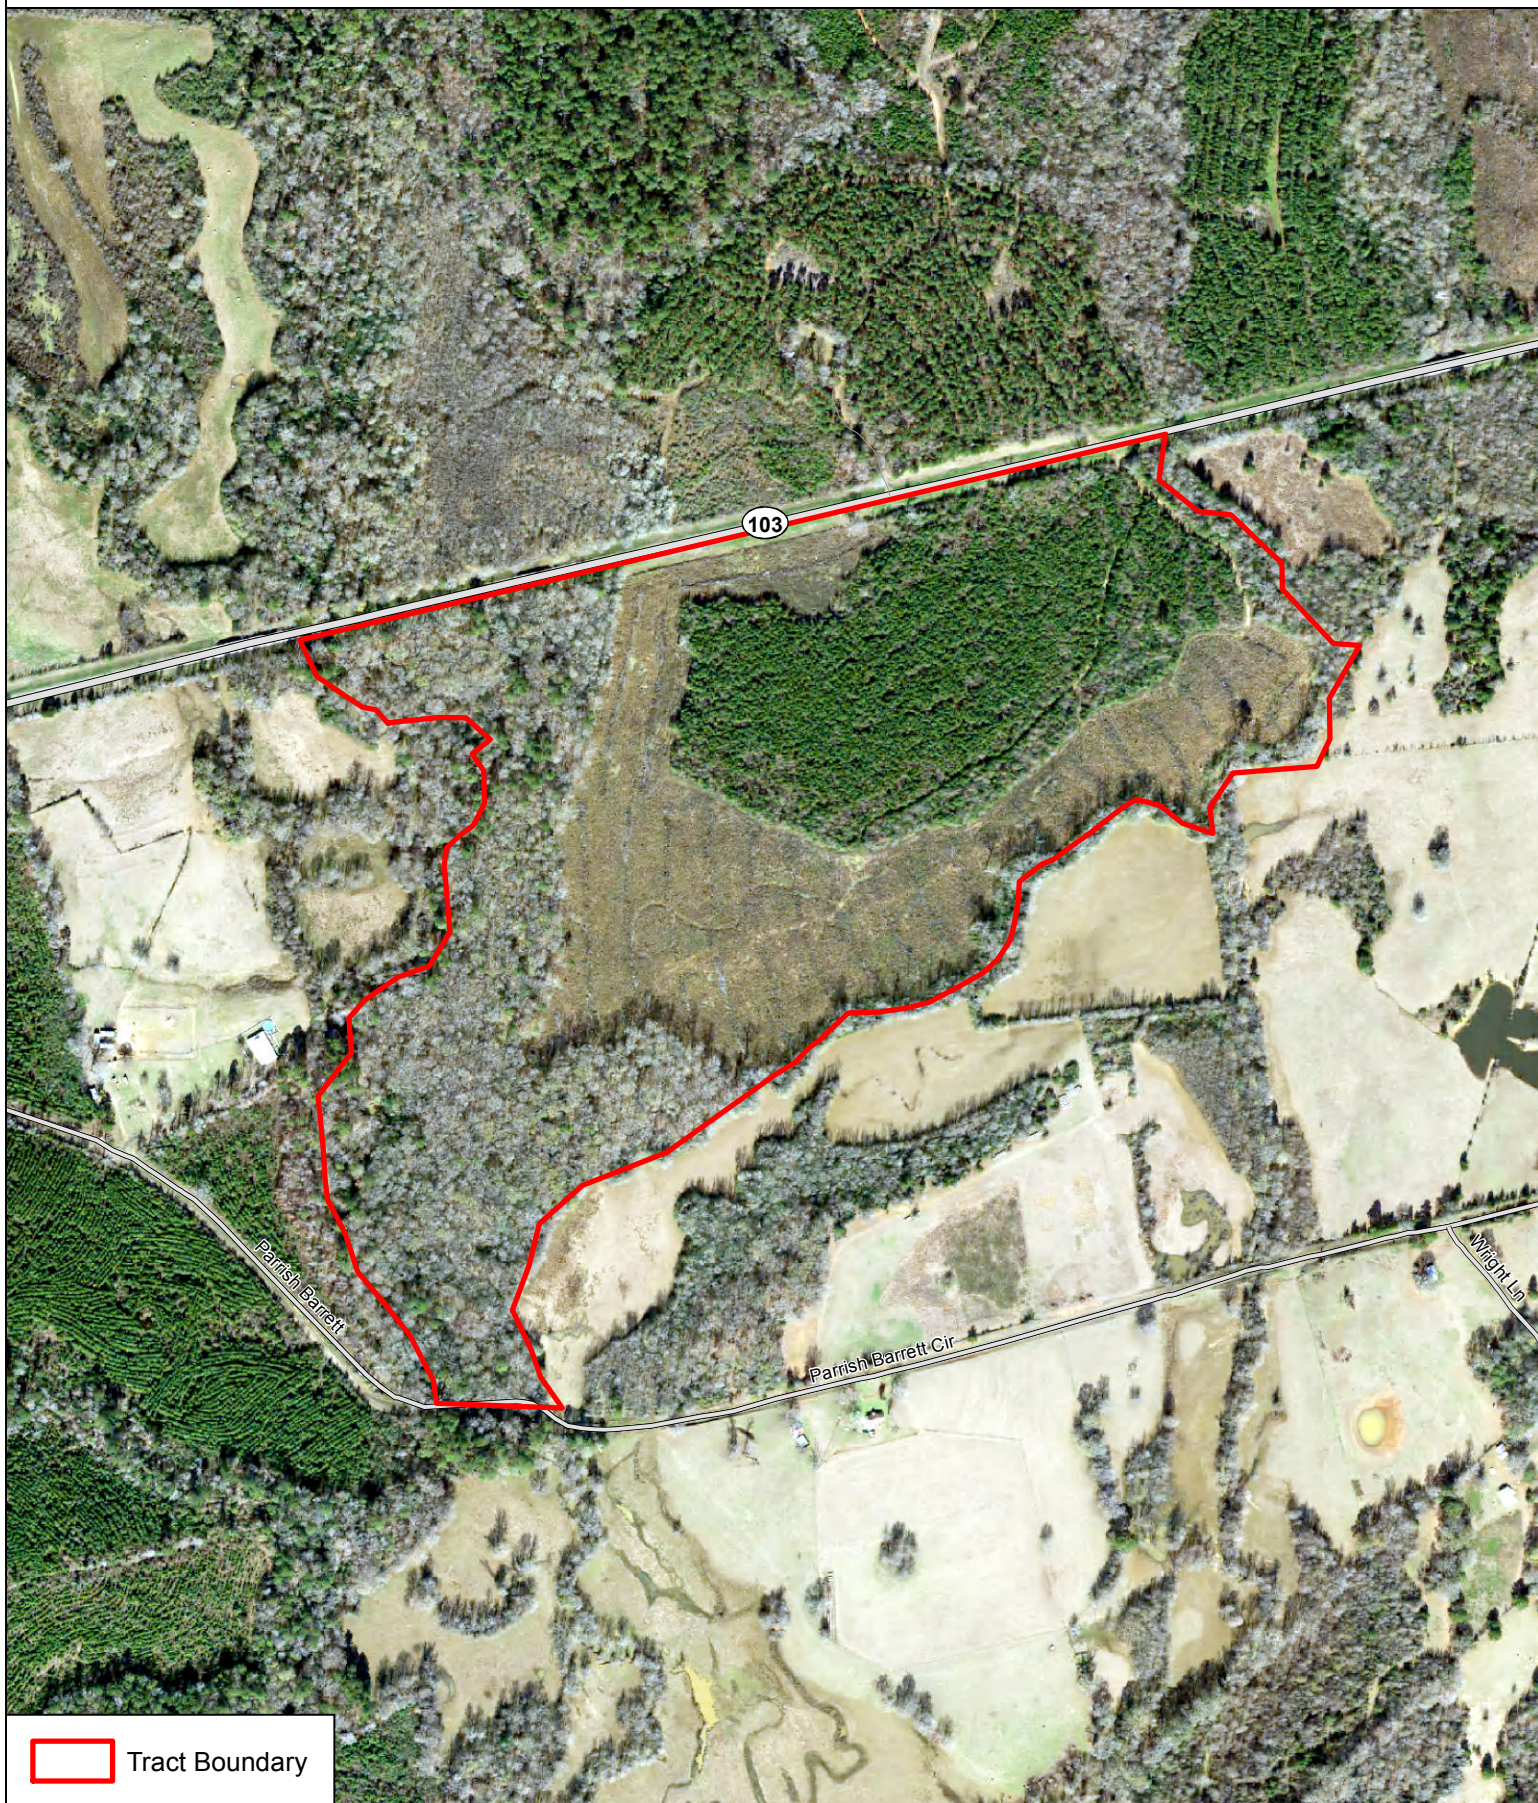

106 Acres
Sabine County, Texas

103

Parrish Barrett

Parrish Barrett Cir

Wight Ln

Tract Boundary

5/30/2018
Imagery: 2015

1 Inch = 601 Feet