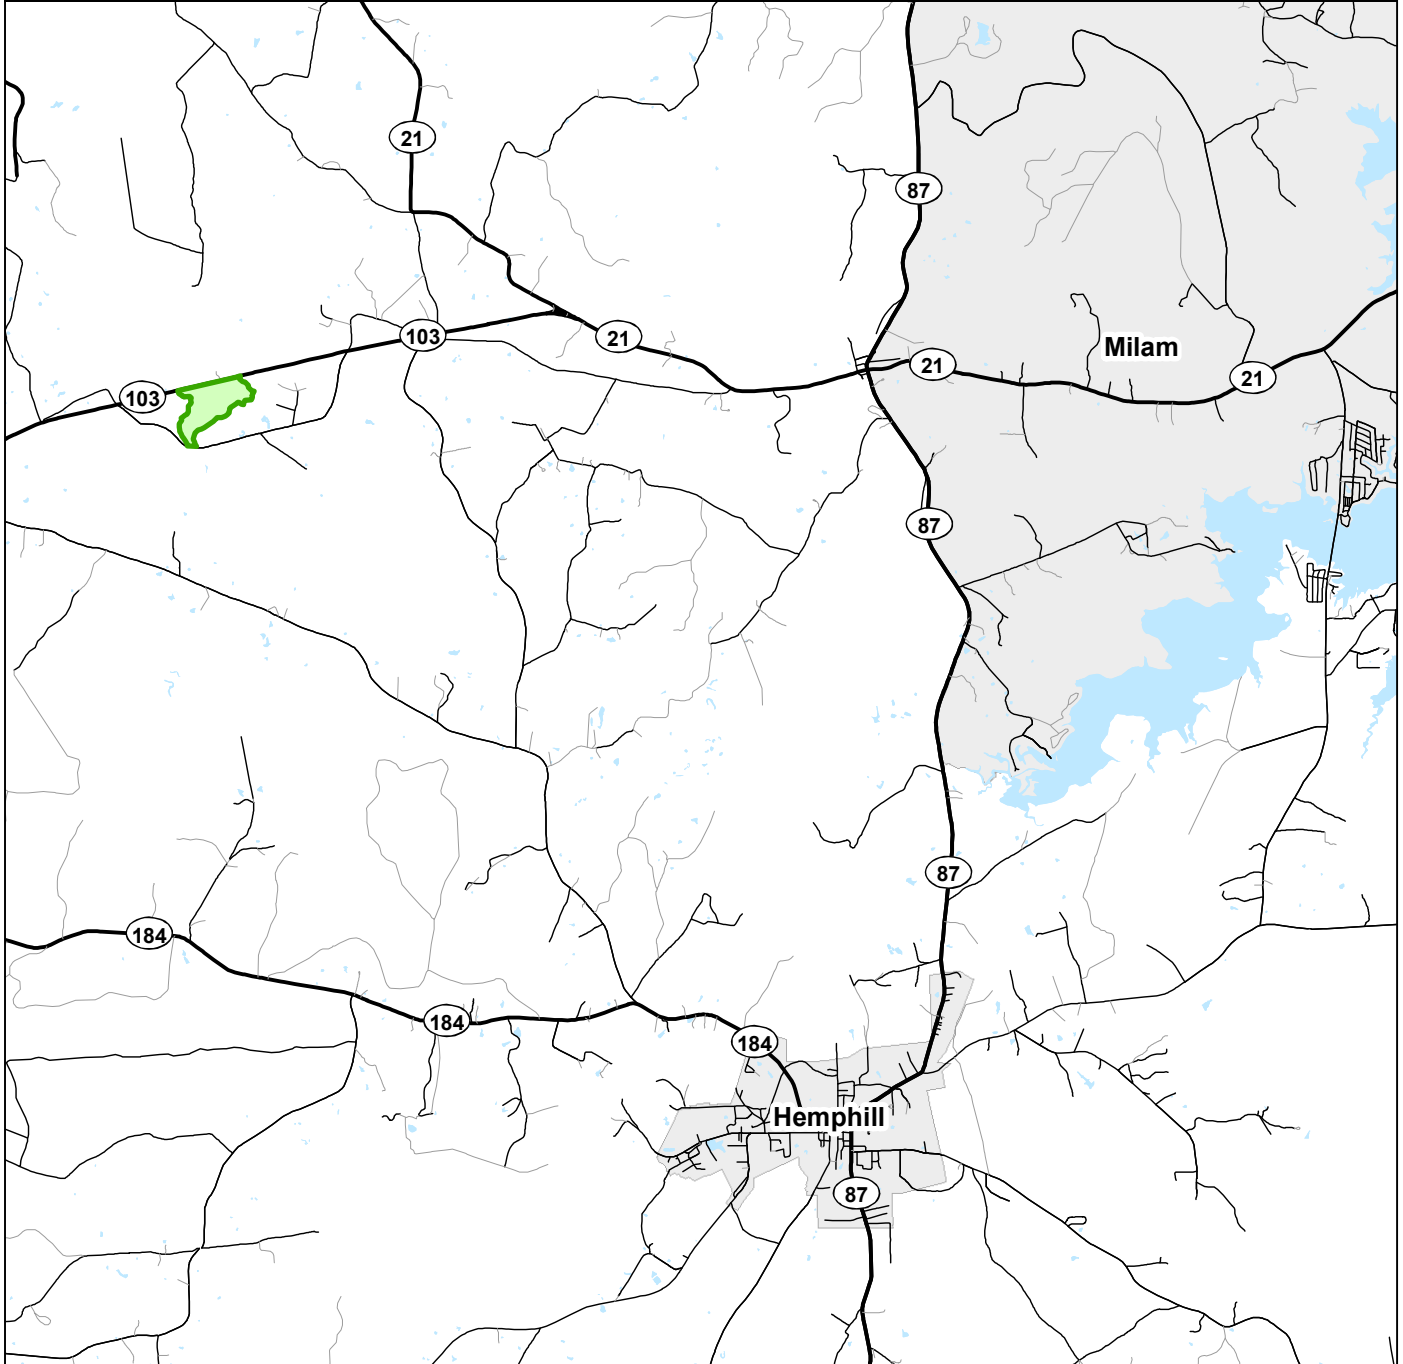

106 Acres
Sabine County, Texas
Location Map

	Approximate Tract Boundary		Interstate and US Highways
	Cities		State Highways
	Counties		Secondary Roads
	Water Bodies		Unnamed Streets