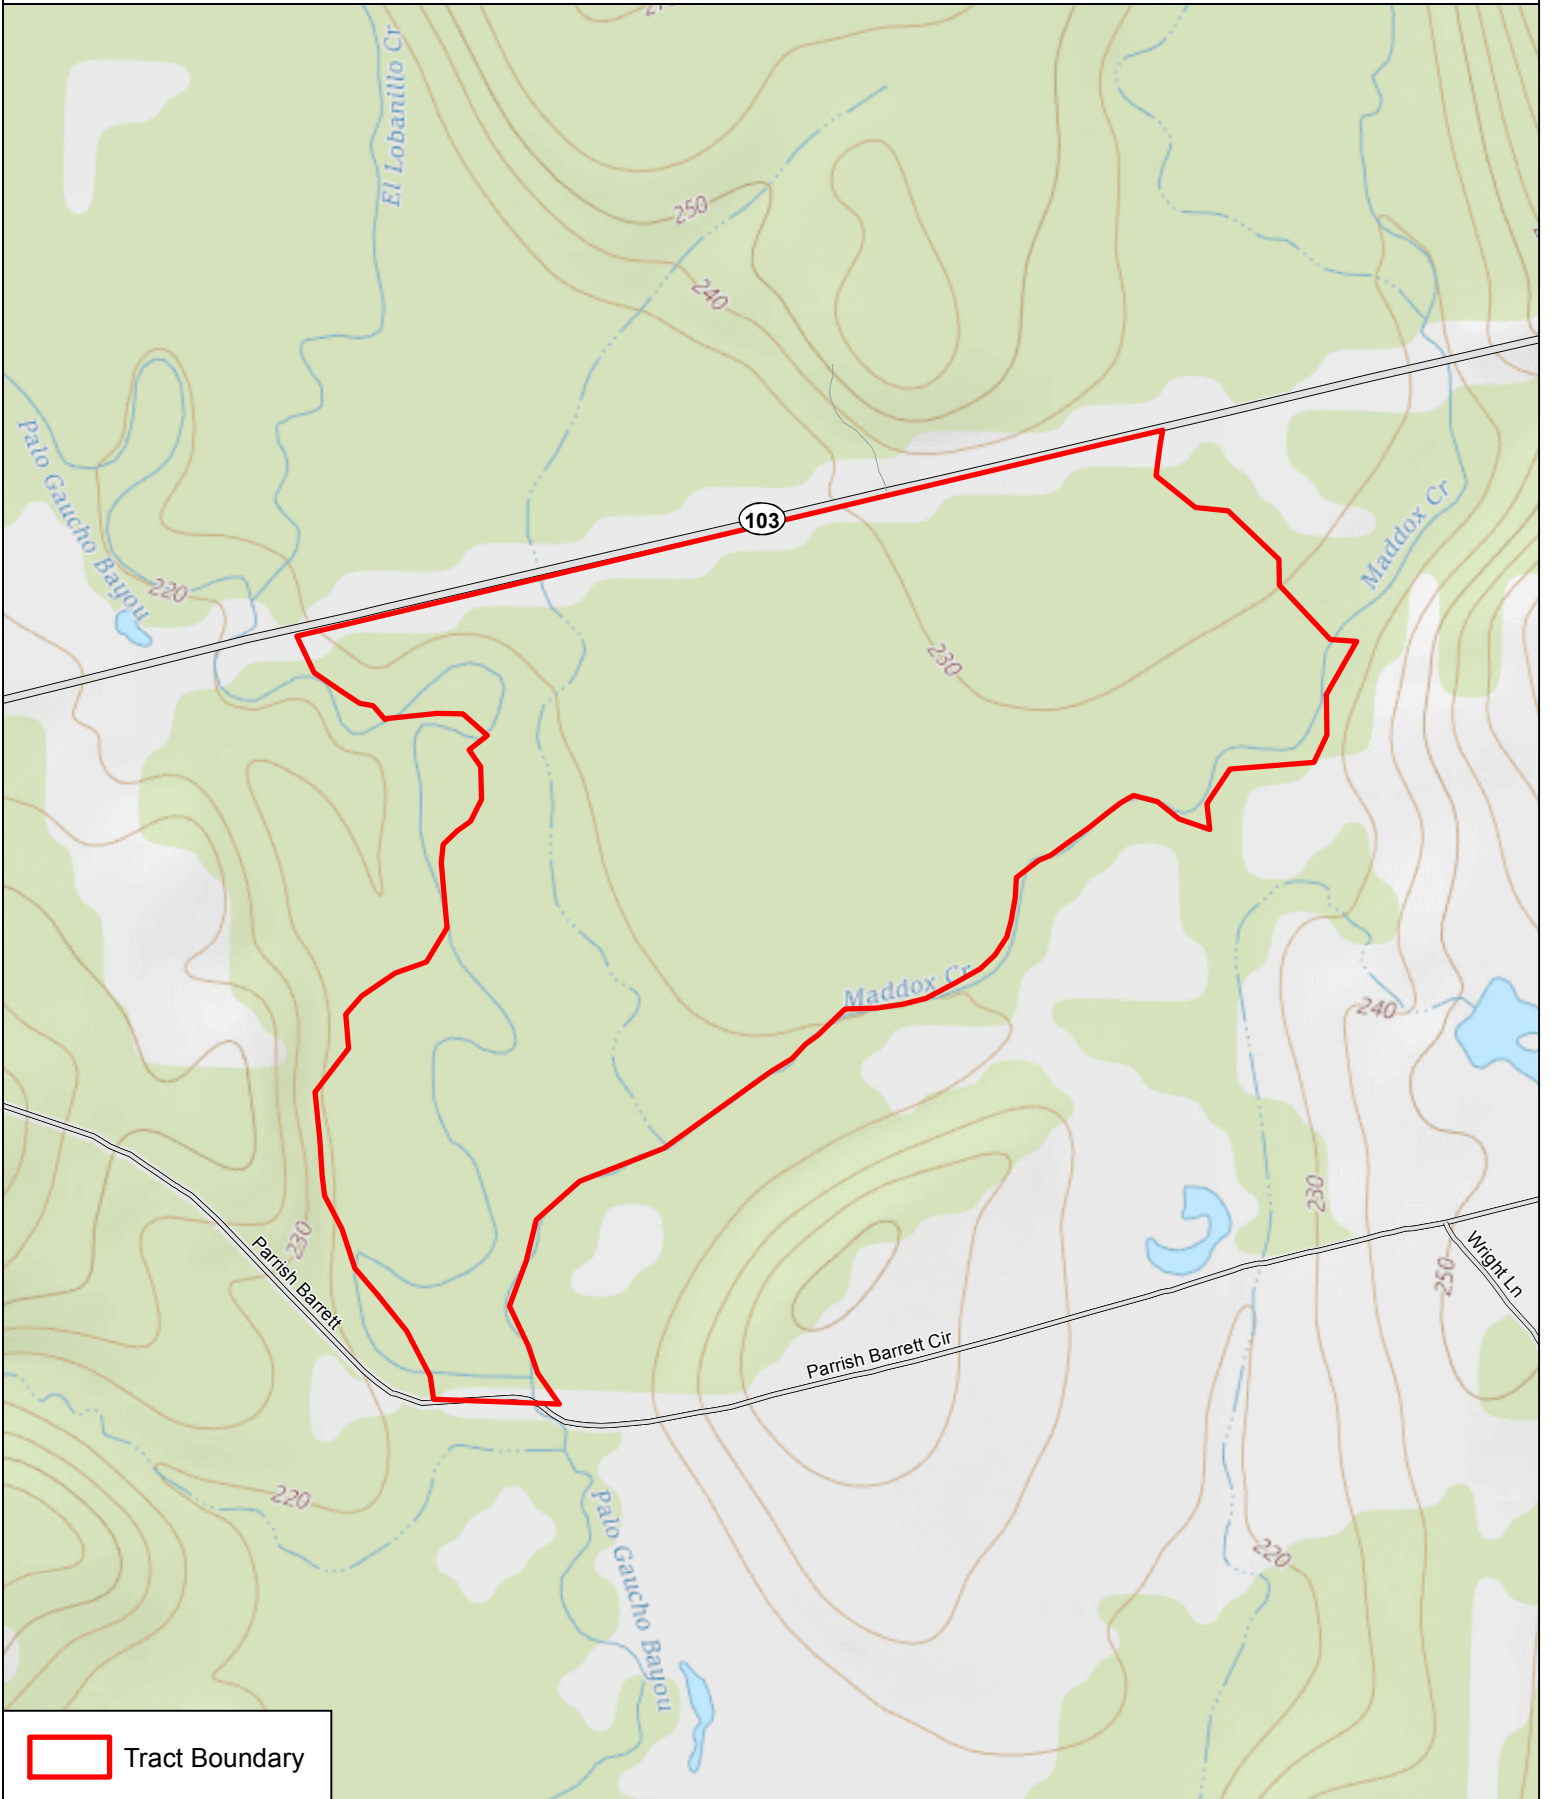

106 Acres
Sabine County, Texas

Tract Boundary

5/30/2018
Imagery: Topo

1 Inch = 601 Feet