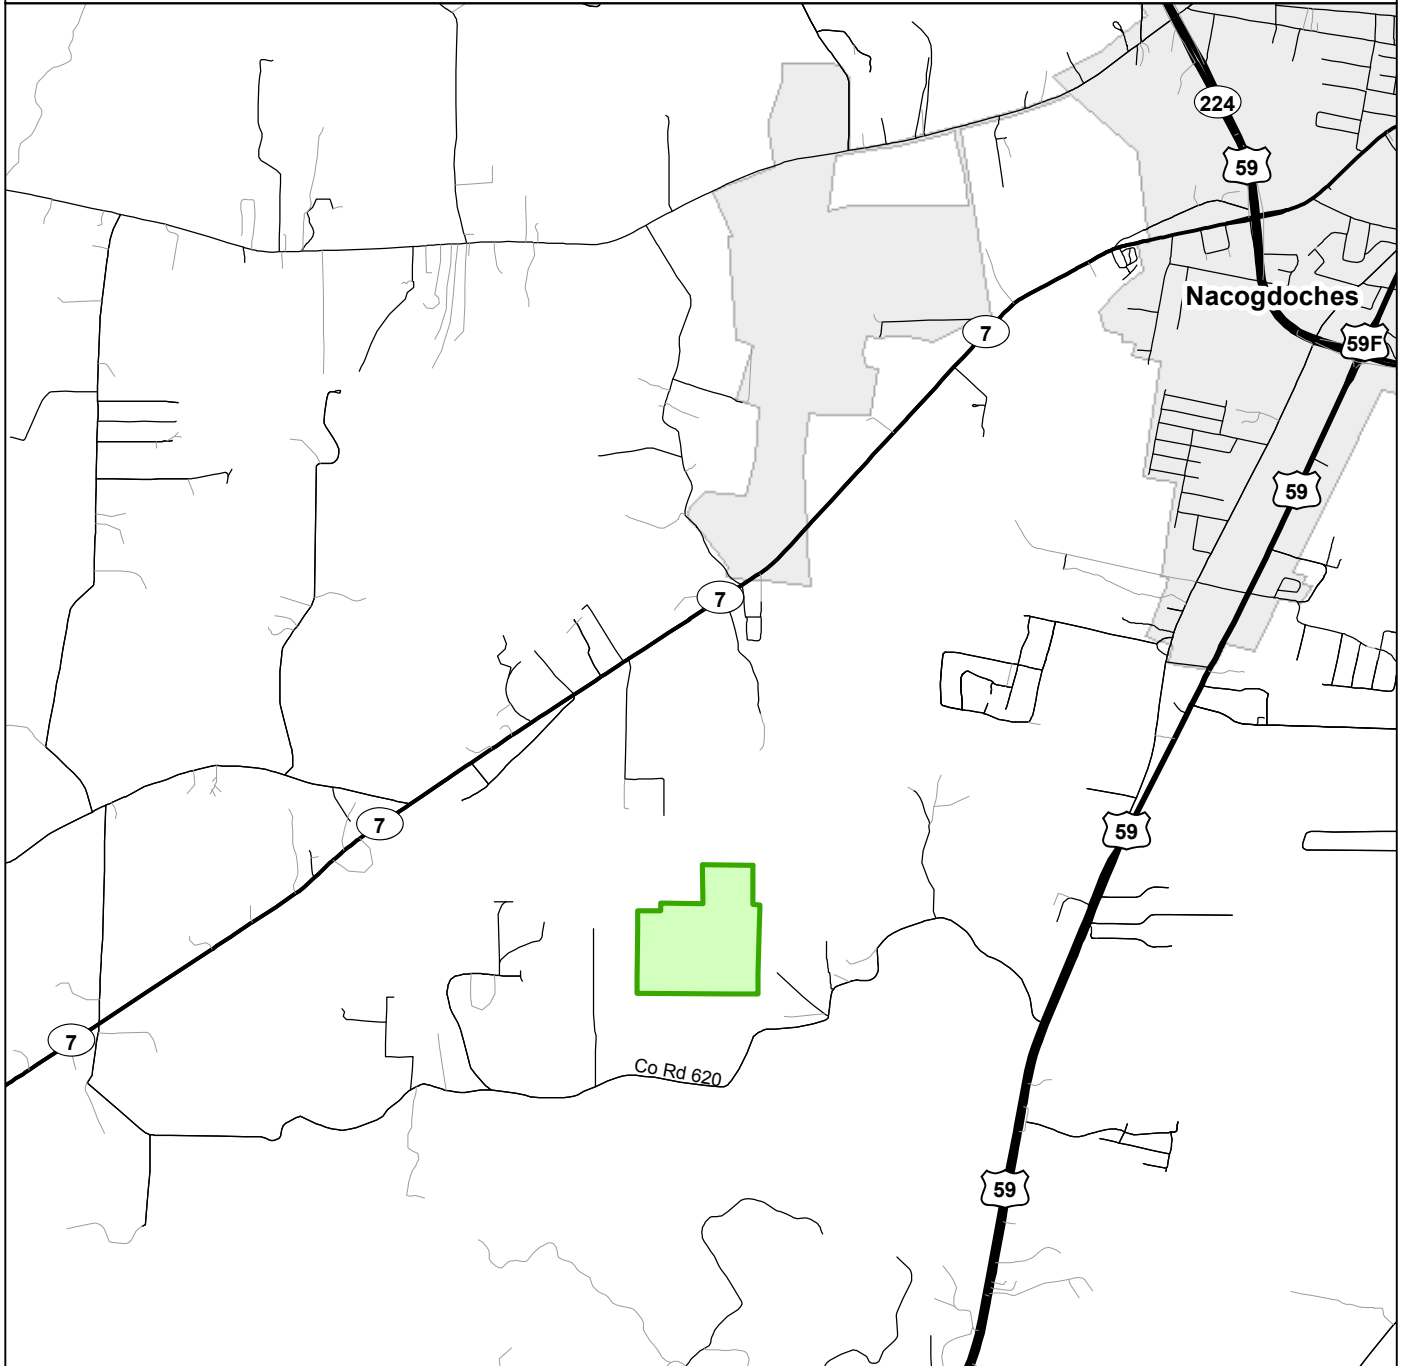

118 Acre Tract
Nacogdoches County, Tx
Location Map

- | | | | |
|---|----------------------------|---|----------------------------|
|  | Approximate Tract Boundary |  | Interstate and US Highways |
|  | Cities |  | State Highways |
|  | Counties |  | Secondary Roads |
|  | Water Bodies |  | Unnamed Streets |

2/26/2018
Imagery: ESRI

No claims are made to the accuracy or completeness of the data shown in this map or to the map's suitability for a particular use. The information depicted may contain inaccuracies and is provided "as is".