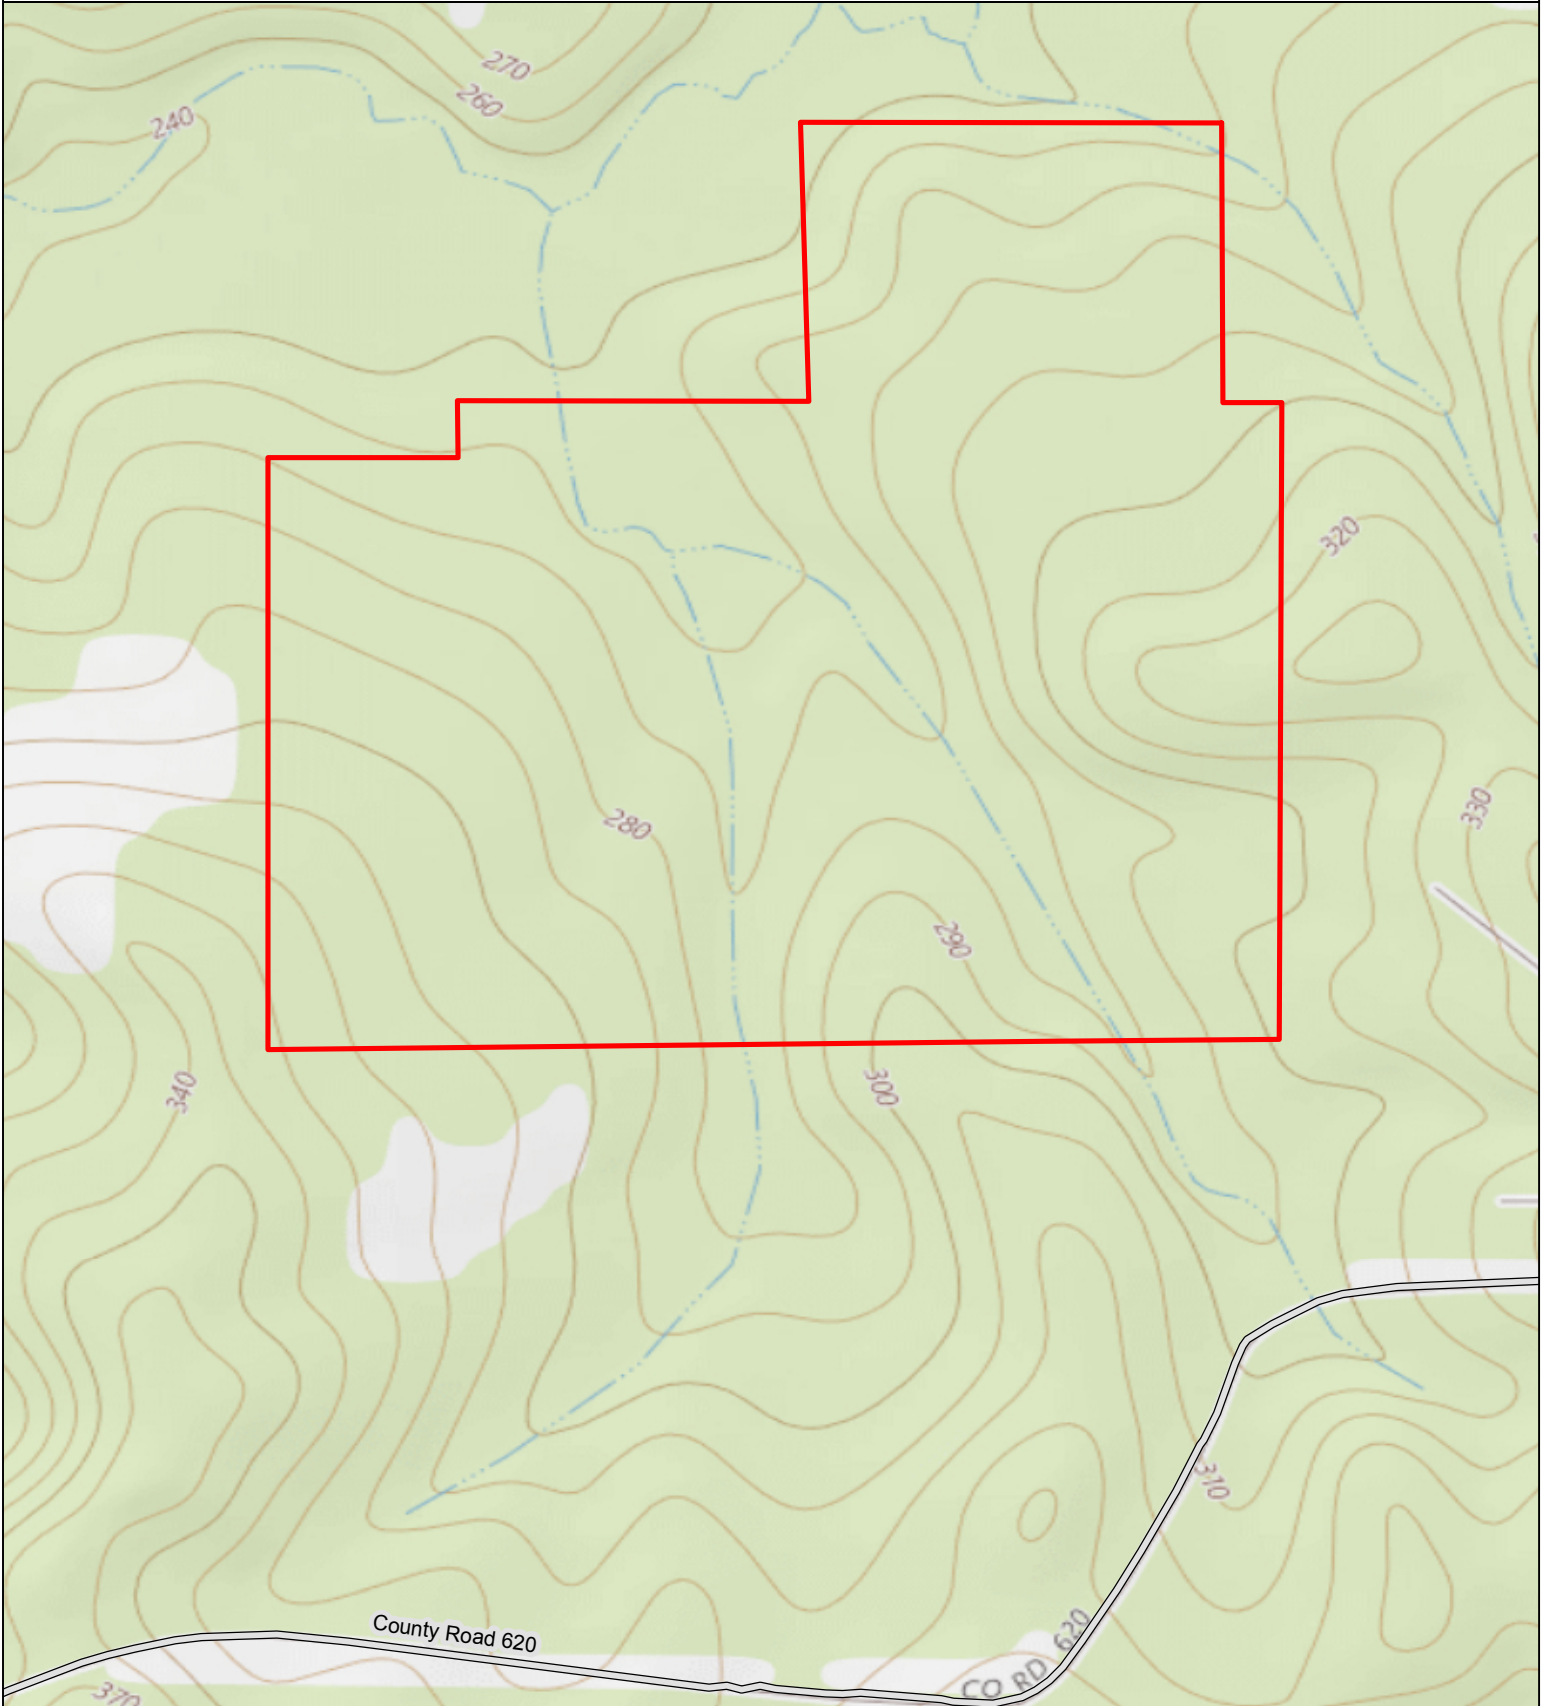

118.0 Acres
Nacogdoches County, TX

Tract Boundary Roads

2/26/2018
Imagery: USGS Topo

1 Inch = 559 Feet