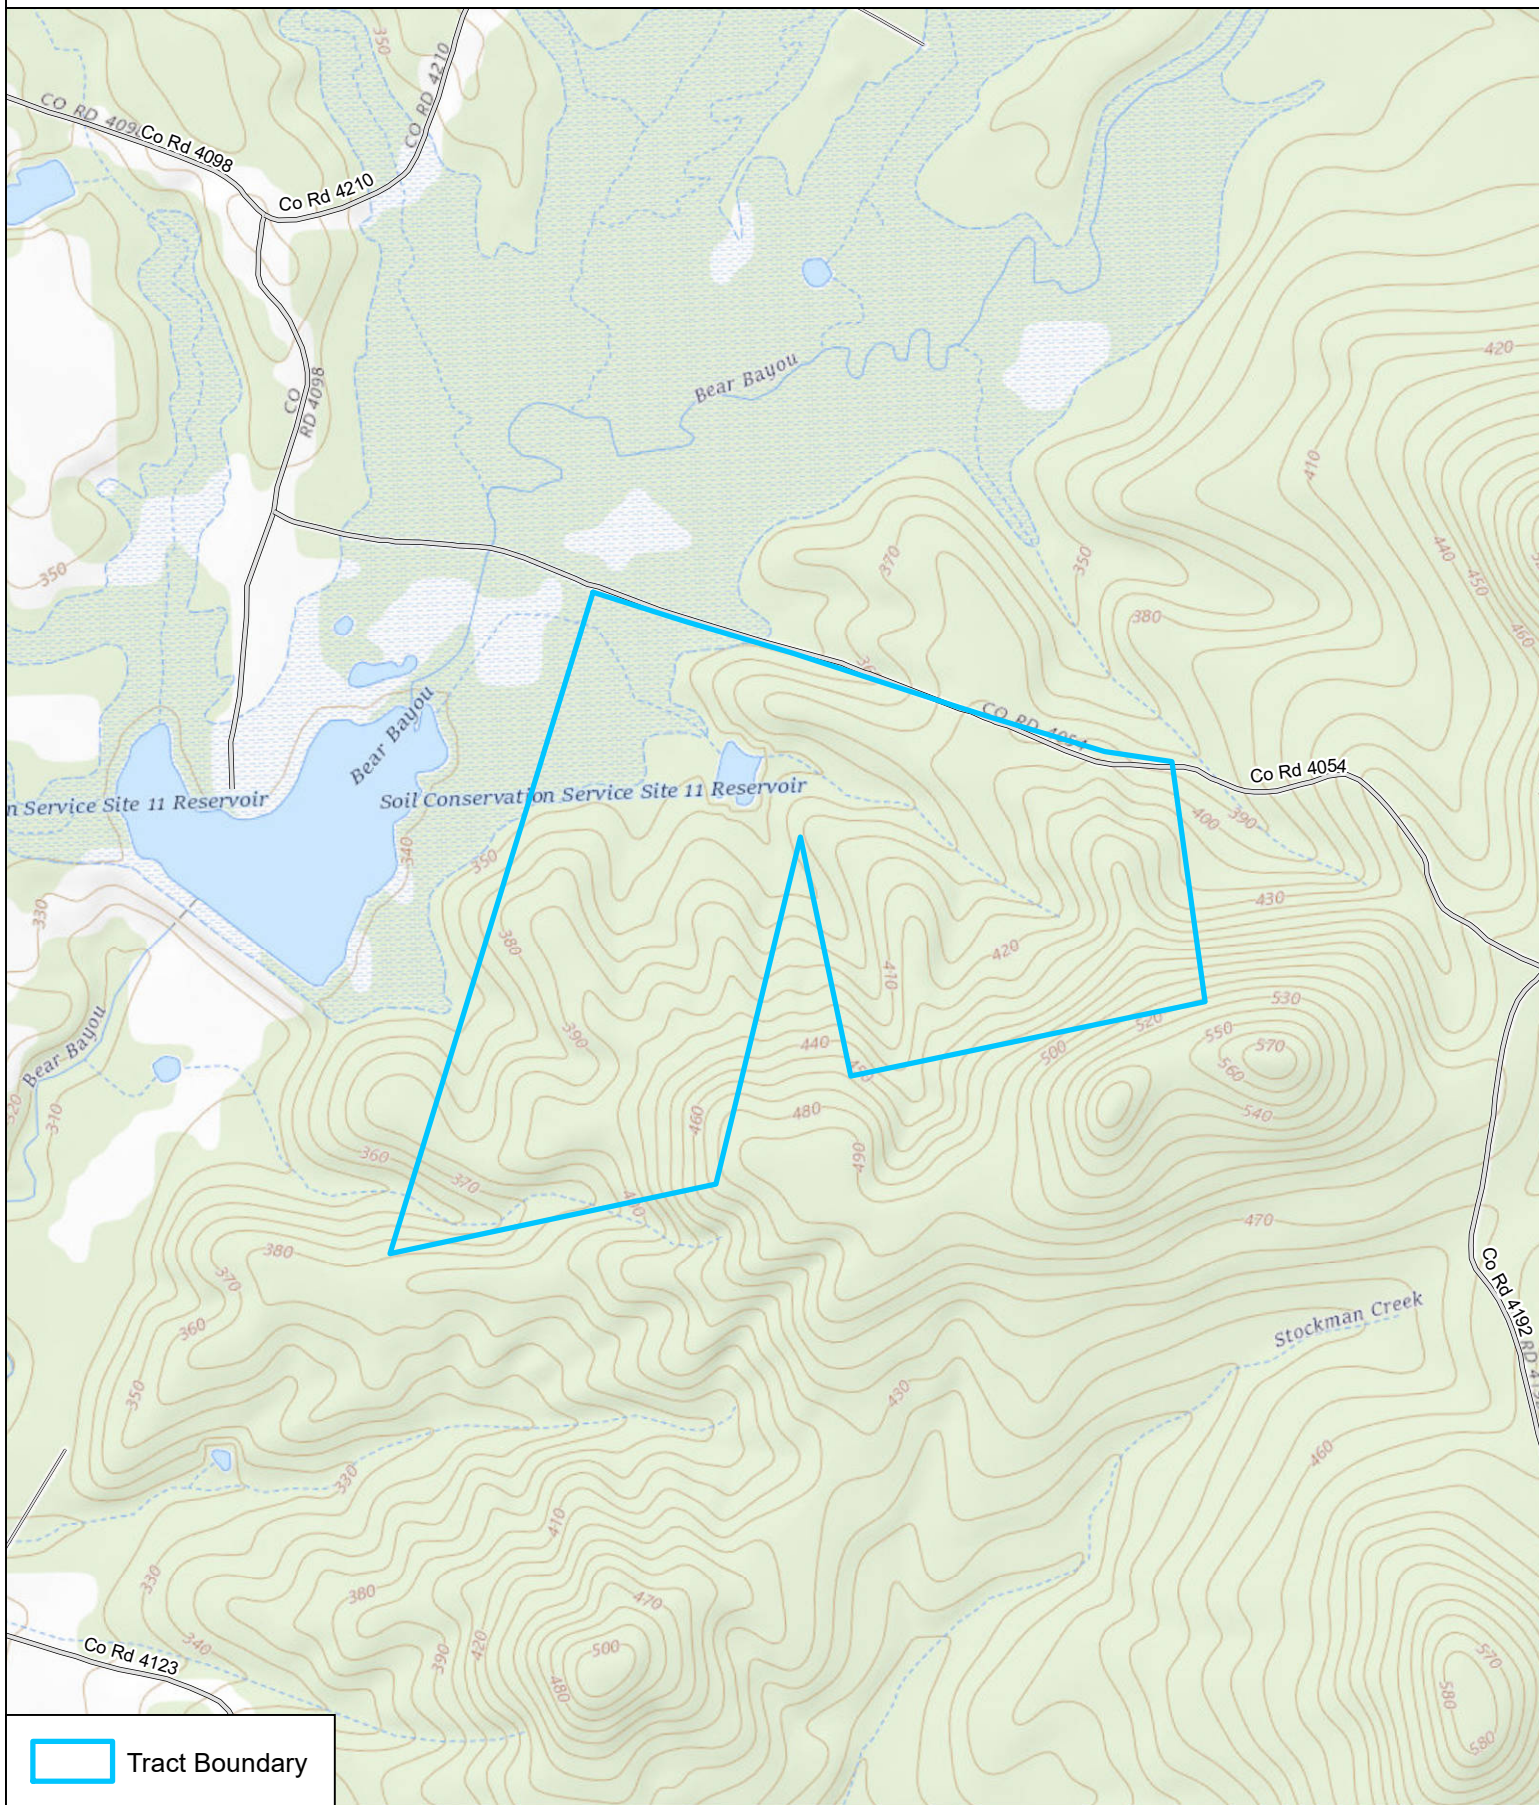

132.081 Acre Tract
Shelby County, Texas

Tract Boundary

11/7/2018

Imagery: Topo

0 690 1,380 2,070 2,760 Feet

1 Inch = 859 Feet