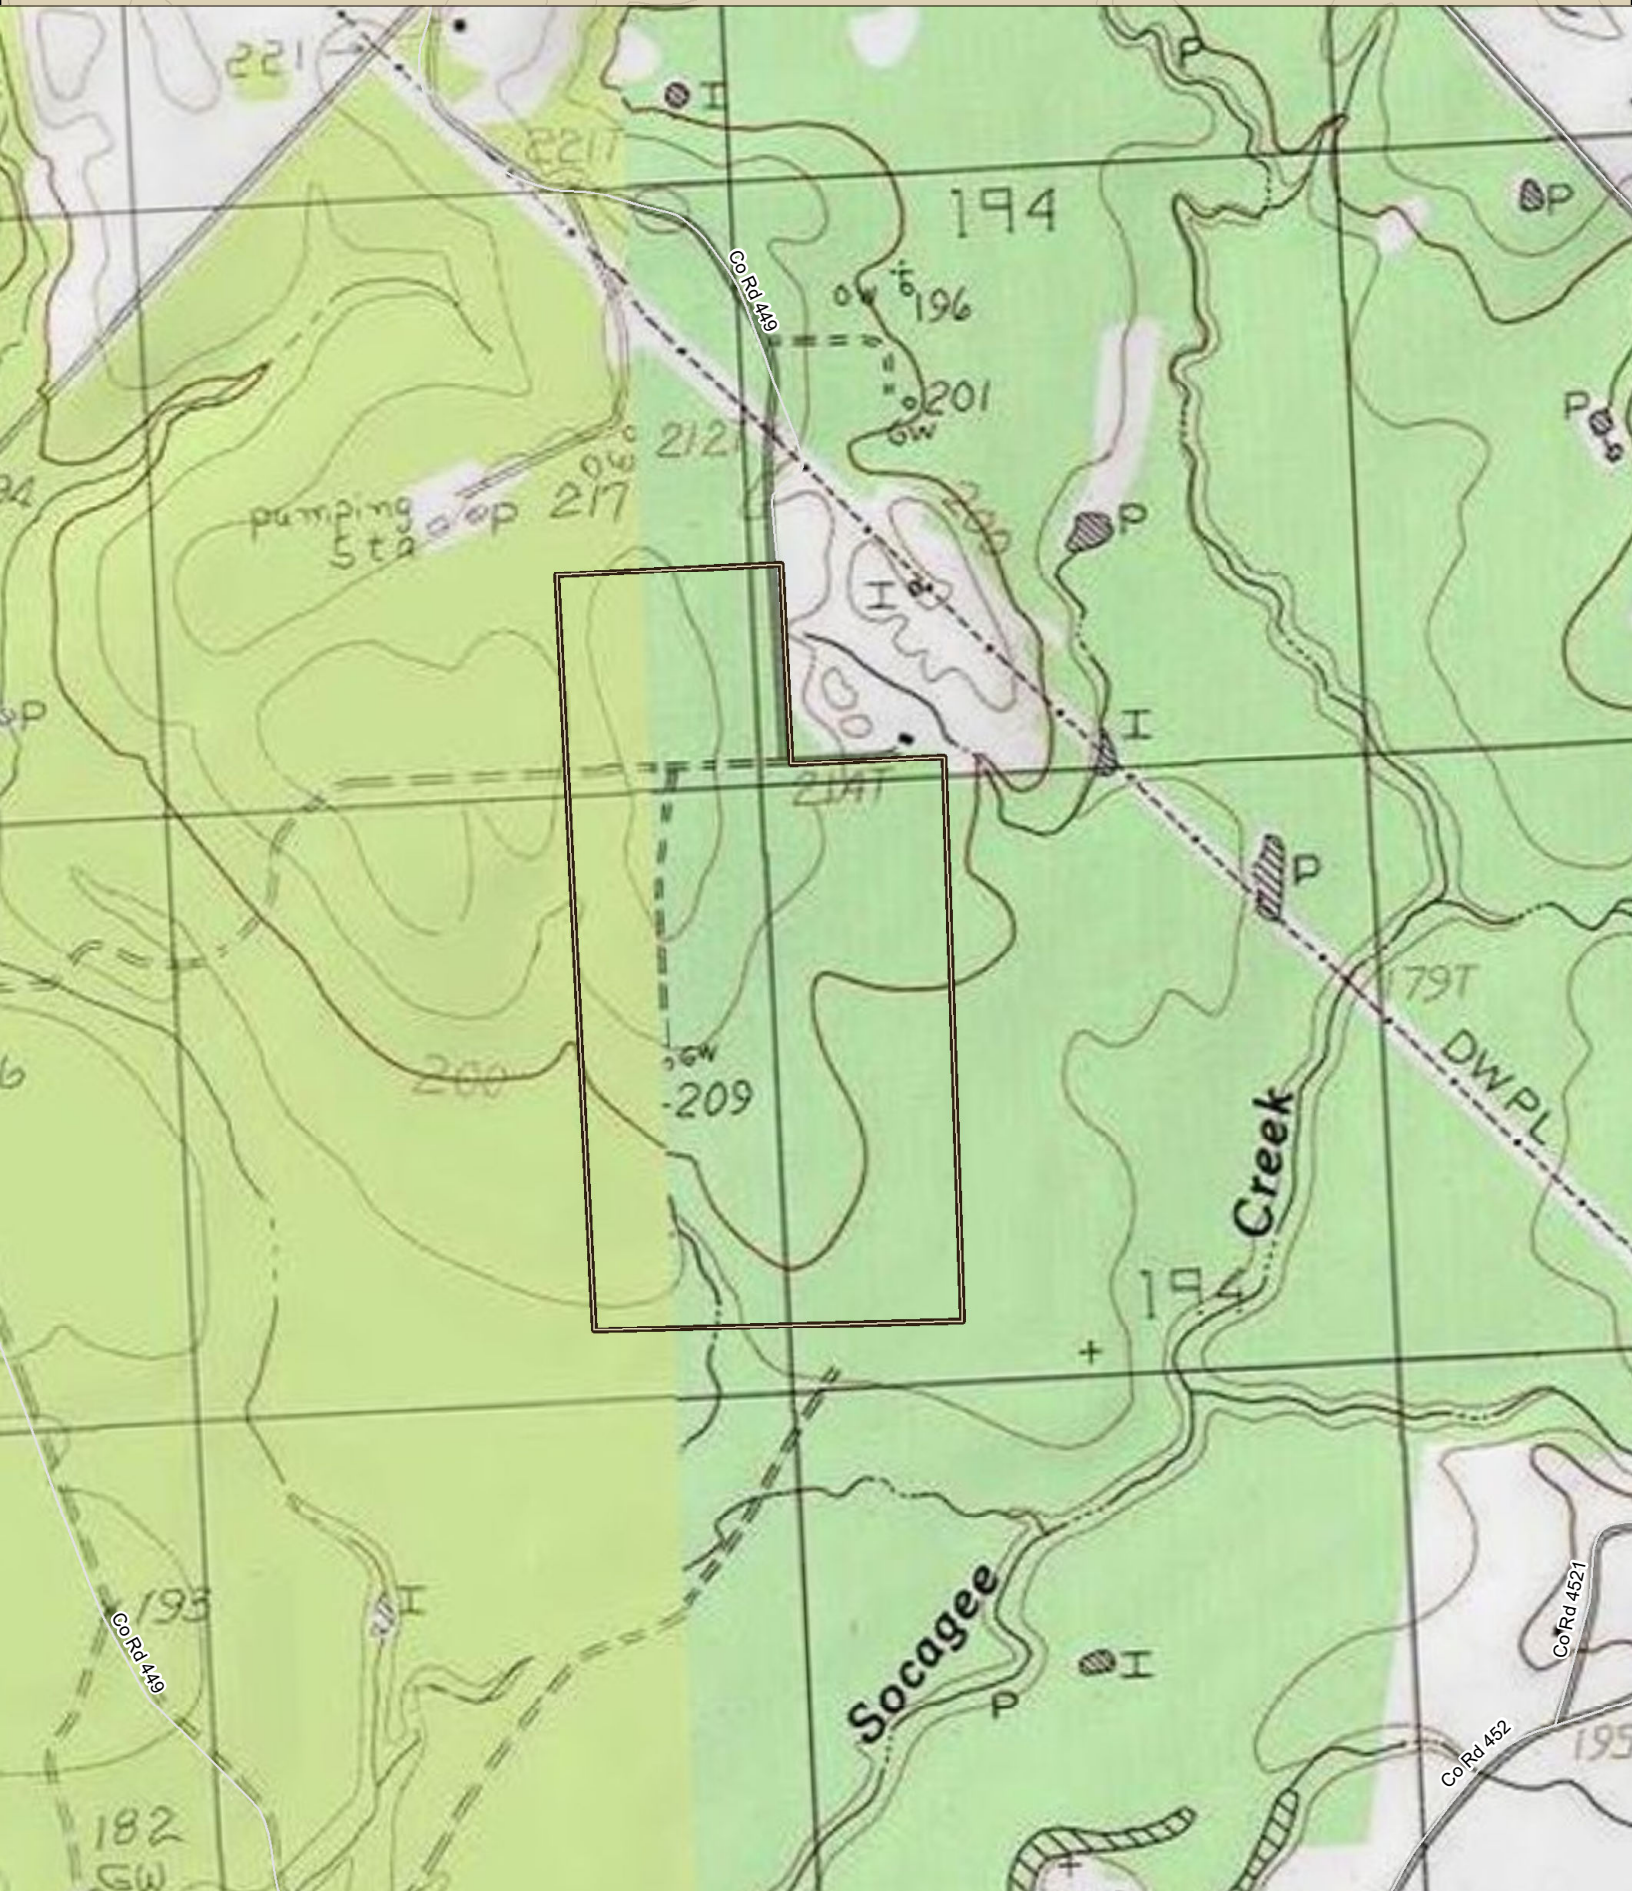

**+/- 171.53 Acre Tract  
Panola County, Texas**

9/8/2020

Imagery: Topo

1 Inch = 1,042 Feet

This map was generated by TerraStone Land Co. No claims are made to the accuracy or completeness of the data depicted in this map or to the map's suitability for a particular use. The information depicted may contain inaccuracies and is provided "as is".