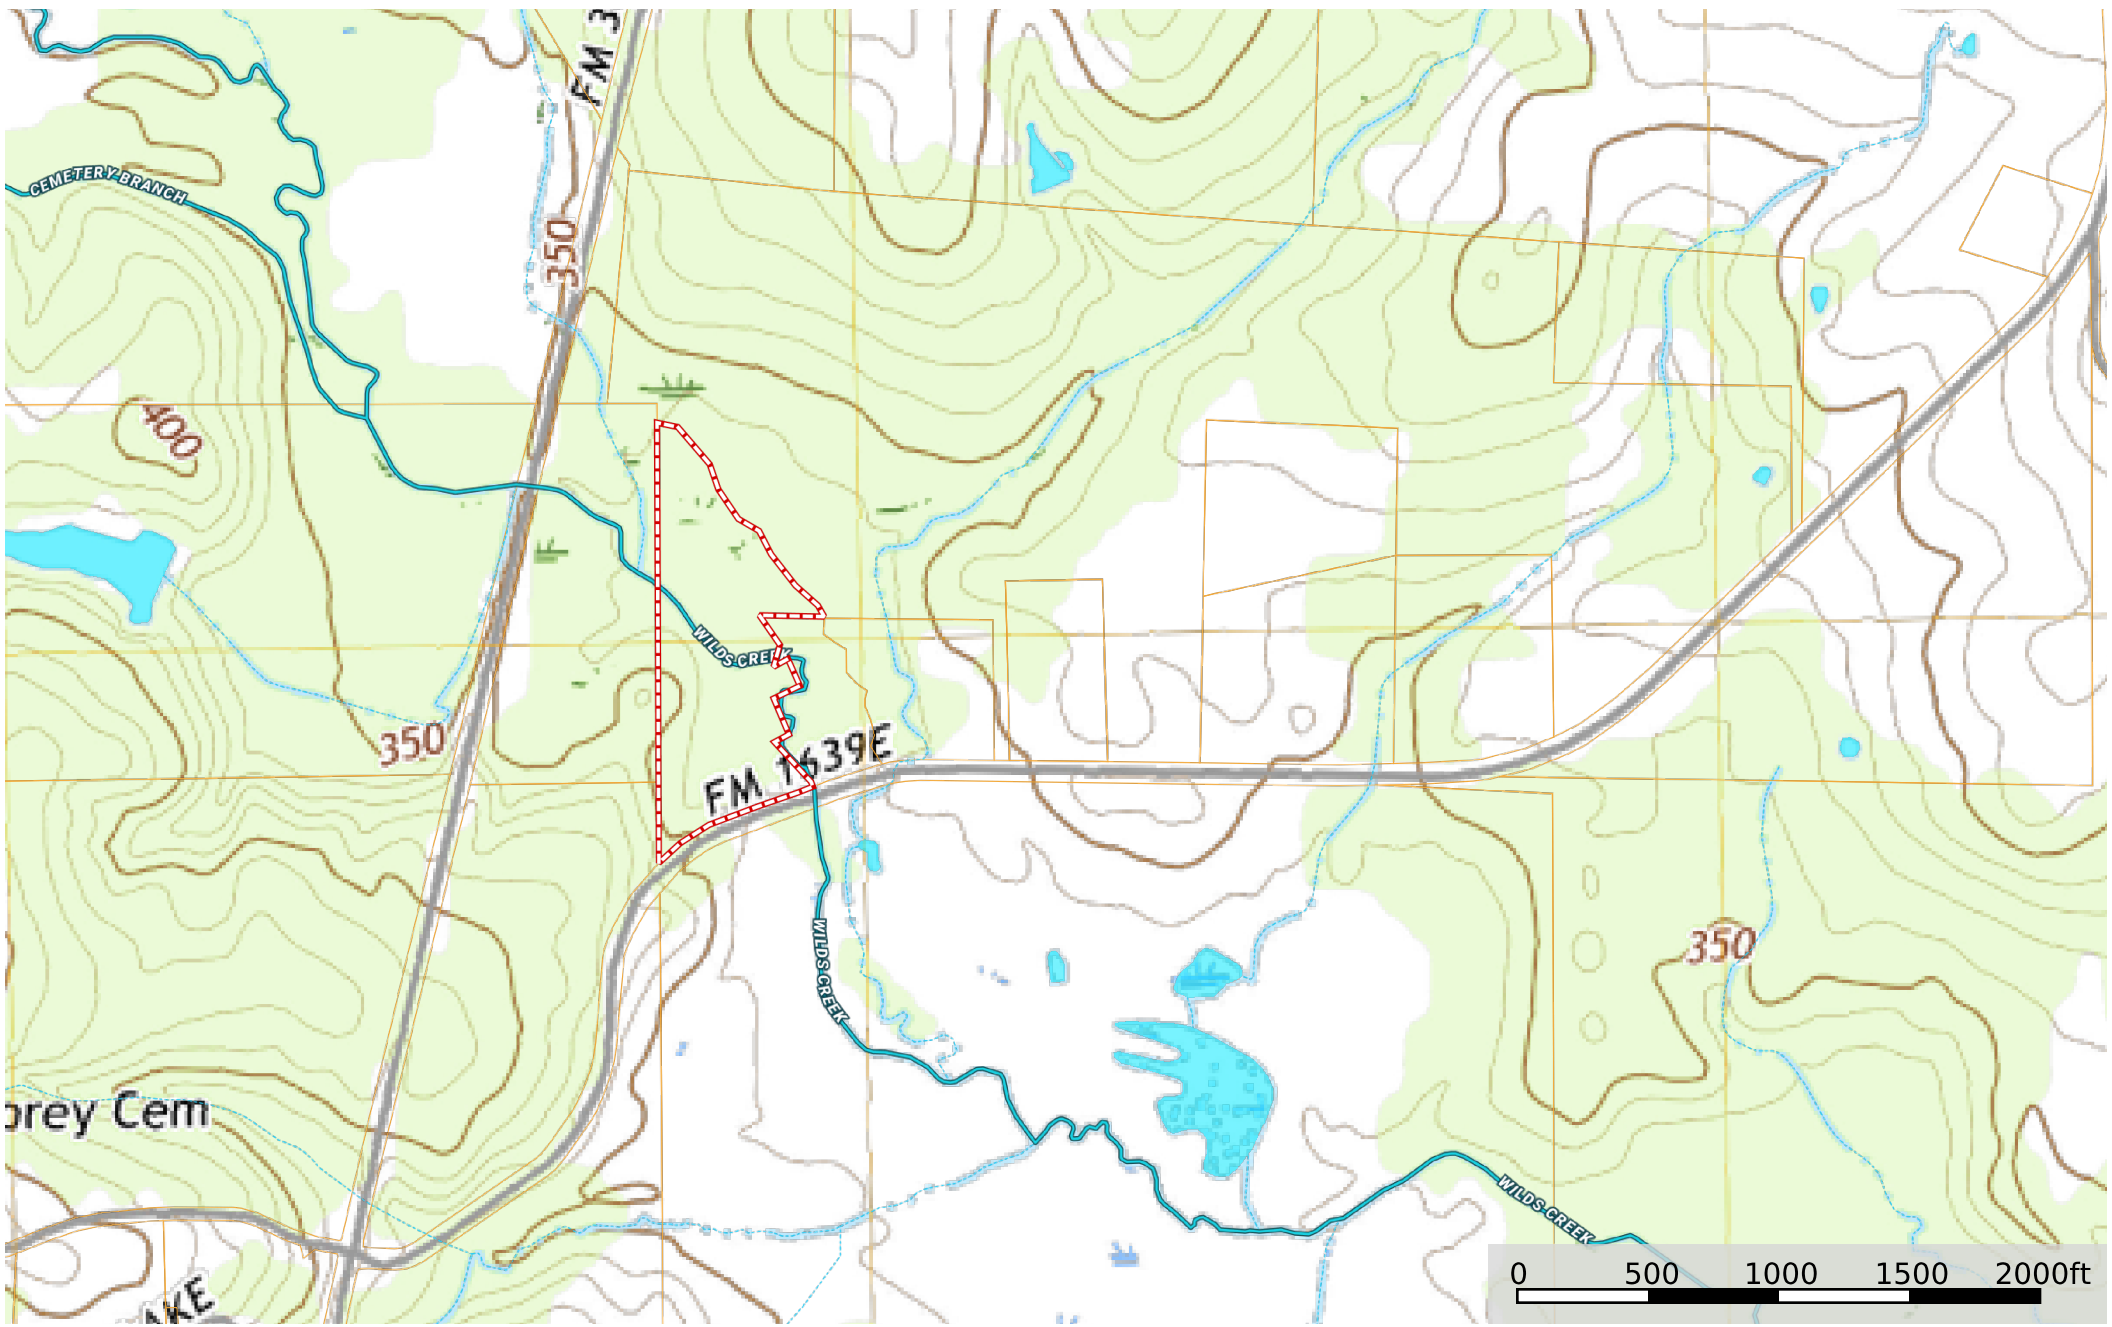

17.0 ACRES, RUSK COUNTY, TEXAS

Rusk County, Texas, 17 AC +/-

- Boundary
- Stream, Intermittent
- River/Creek
- Water Body