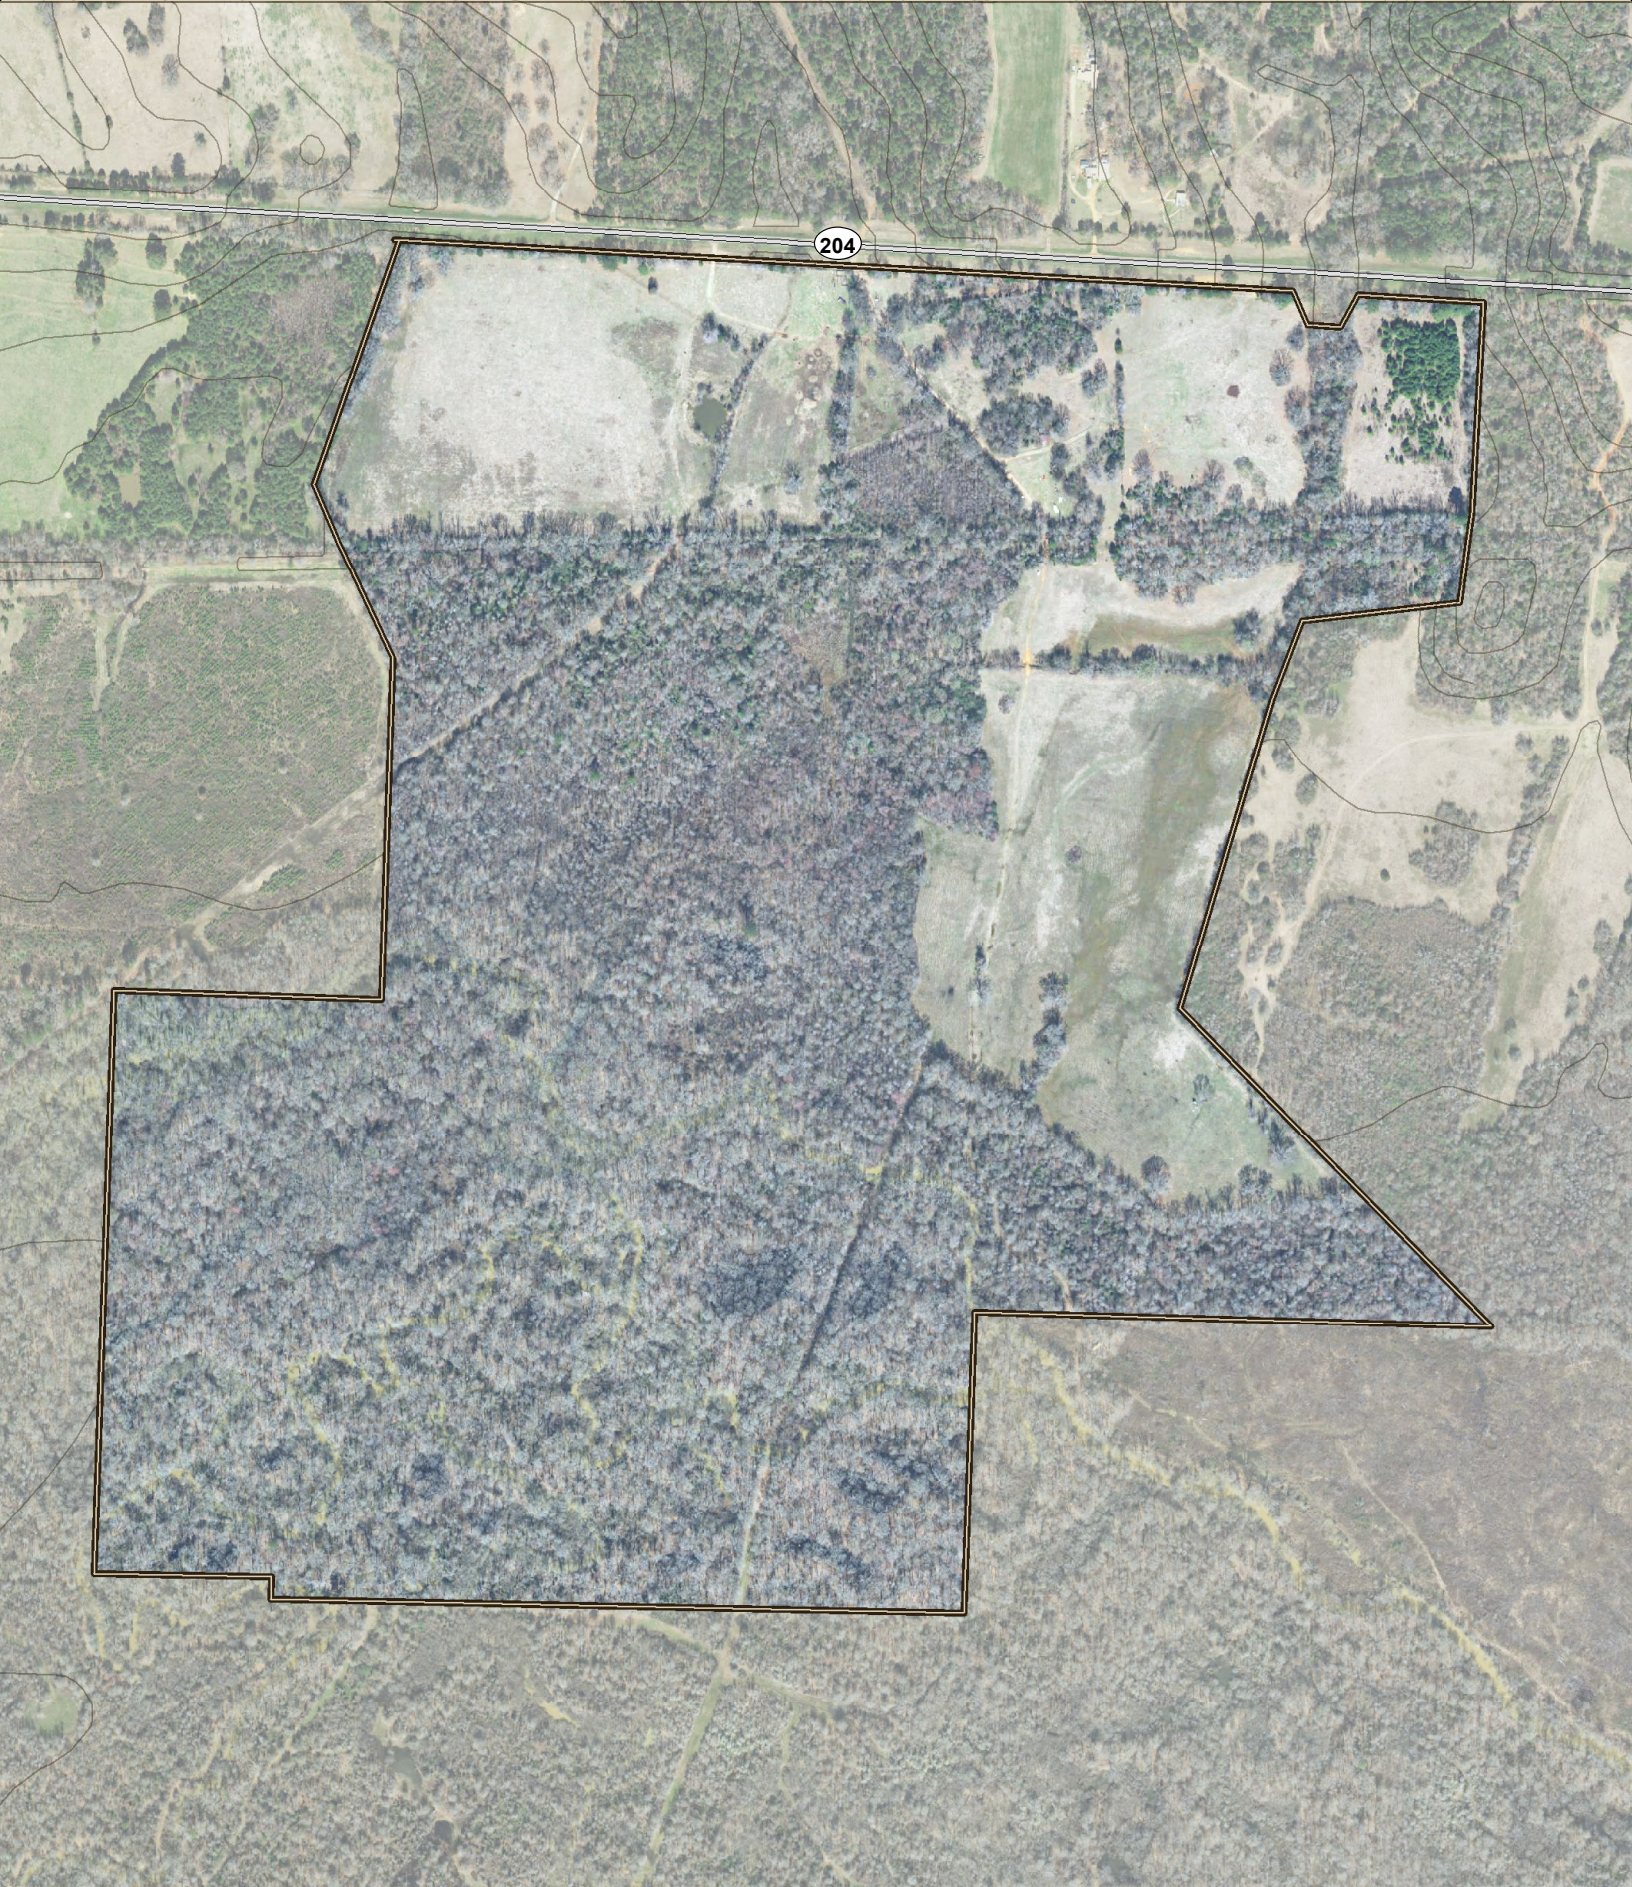

**+/- 289.03 Acre Tract
Cherokee County, Texas**

8/30/2019

Imagery: 2018

This map was generated by TerraStone Land Co.
No claims are made to the accuracy
or completeness of the data depicted in this
map or to the map's suitability for a particular
use. The information depicted may contain
inaccuracies and is provided "as is".