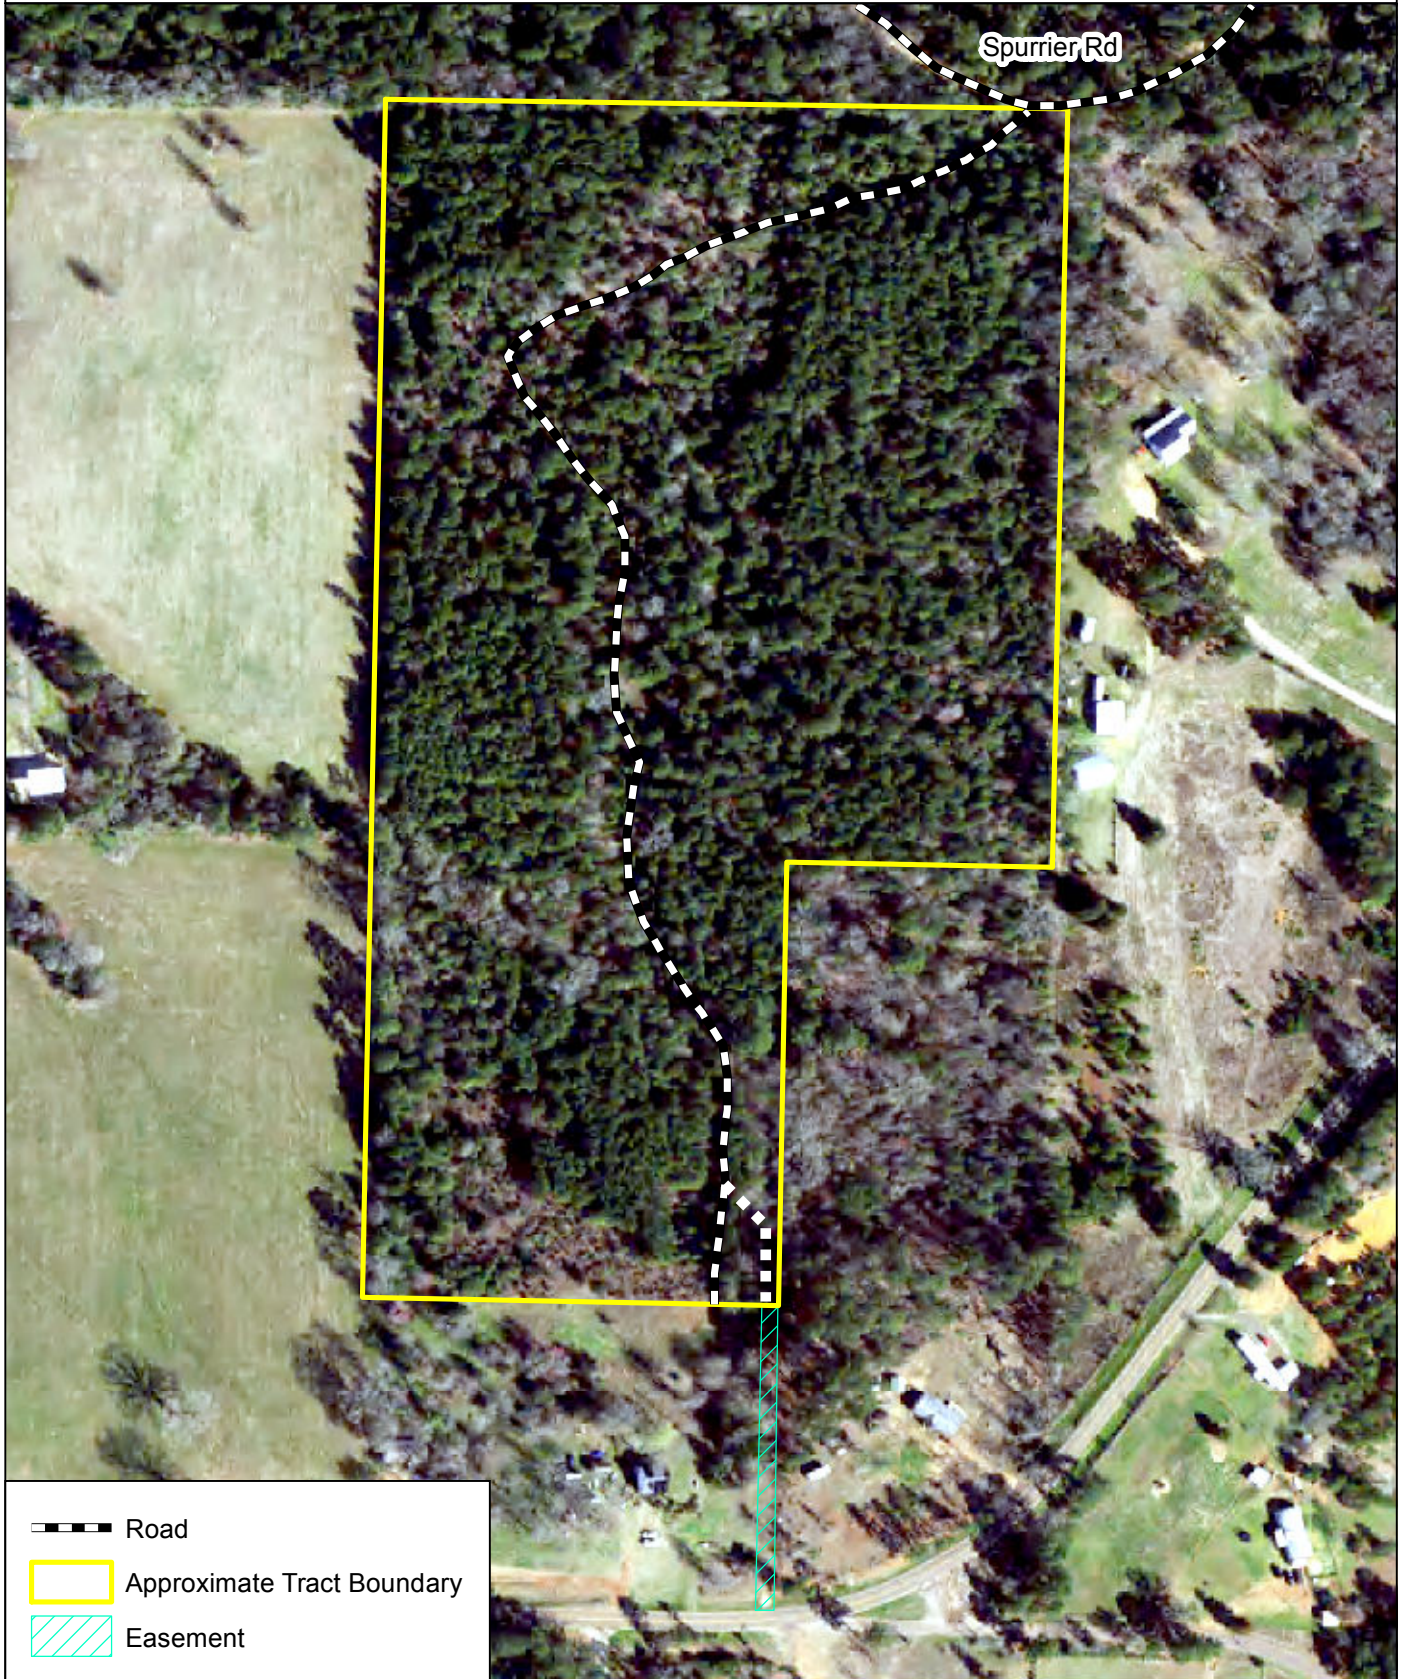

+/- 30.414 acres
Nacogdoches County, Texas

Imagery: 2009 NAIP

www.birdforestry.com
(936) 598-3053