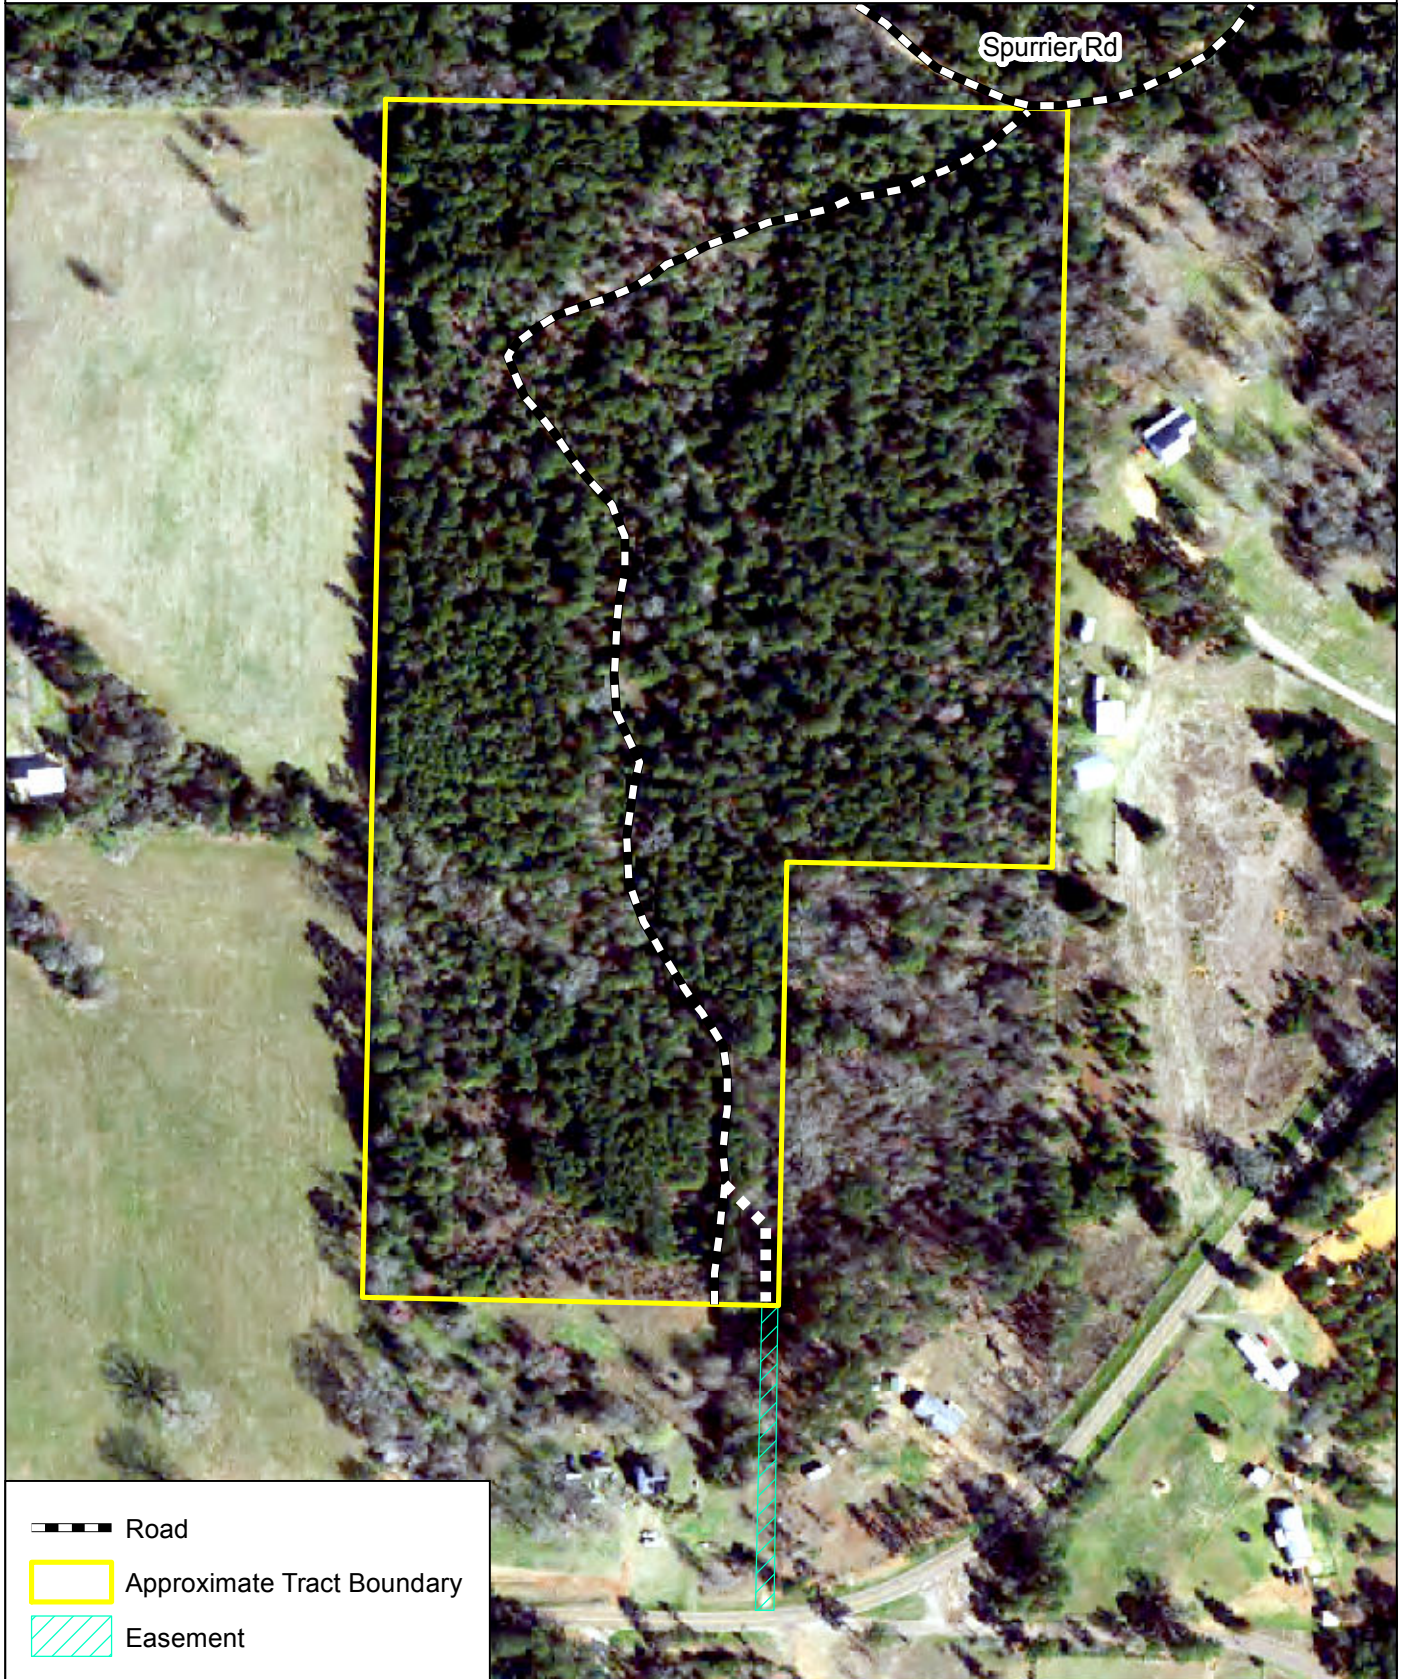

+/- 30.414 acres
Nacogdoches County, Texas

Imagery: 2009 NAIP

0 200 400 600 800 1,000 Feet
1 inch = 264 feet