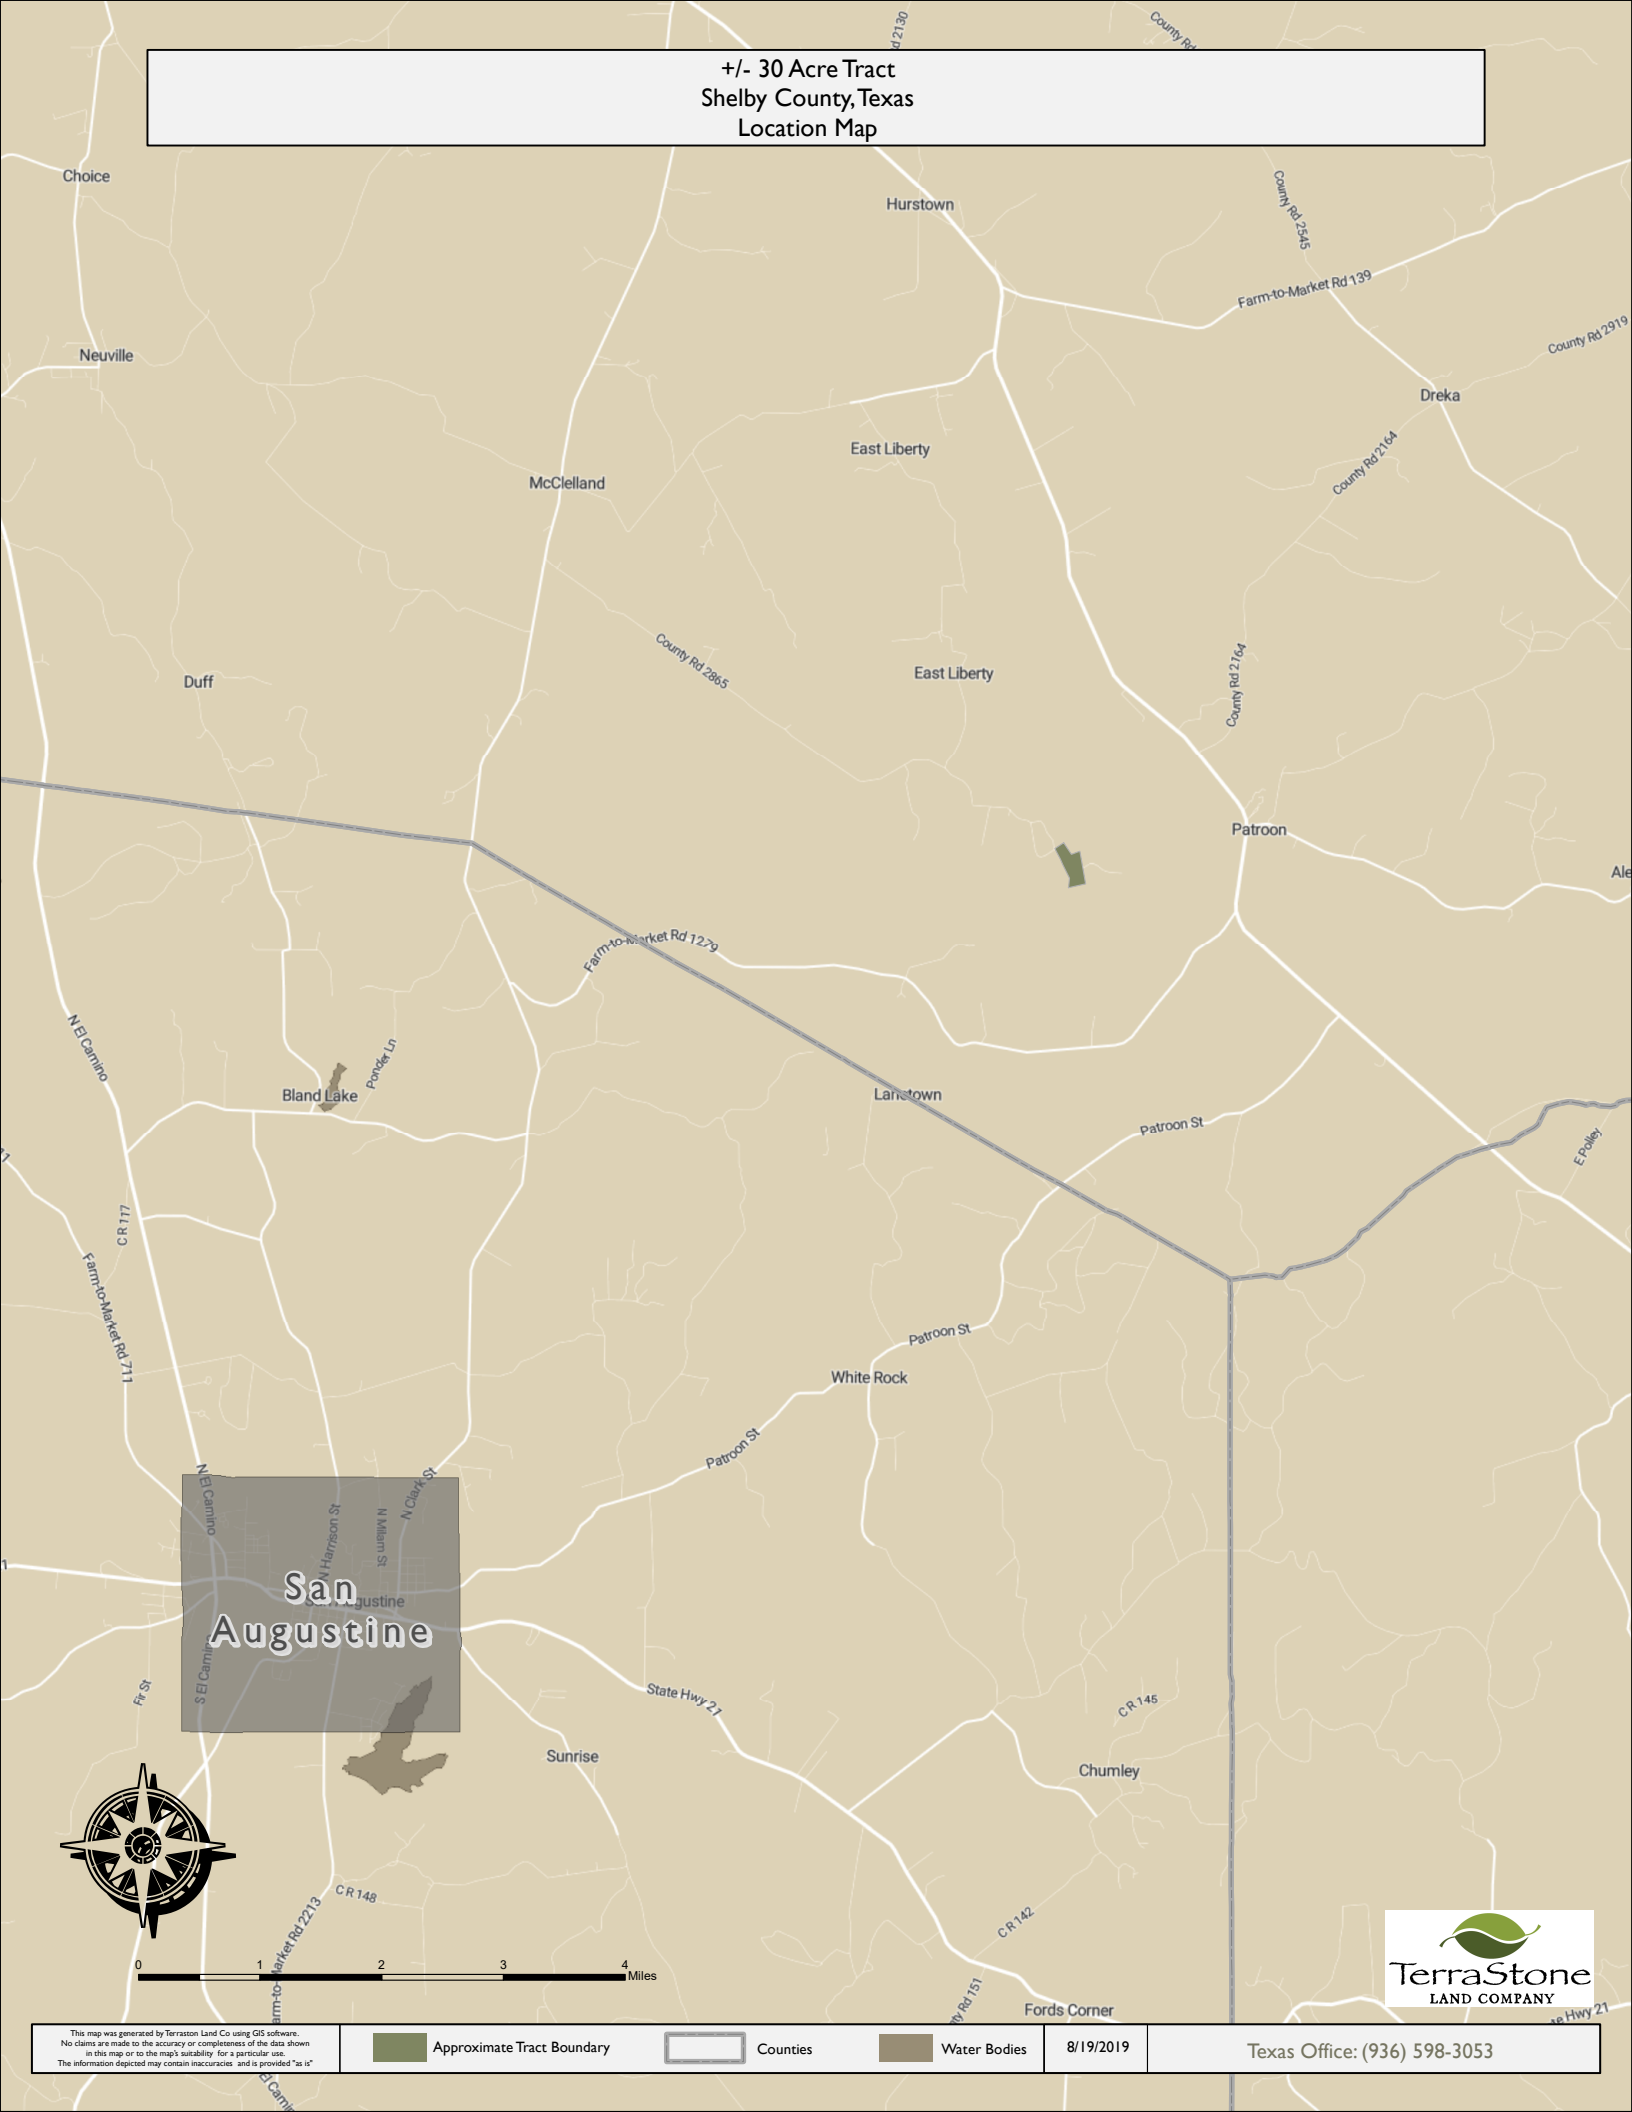

**+/- 30 Acre Tract
Shelby County, Texas
Location Map**

Approximate Tract Boundary

Counties

Water Bodies

8/19/2019

Texas Office: (936) 598-3053