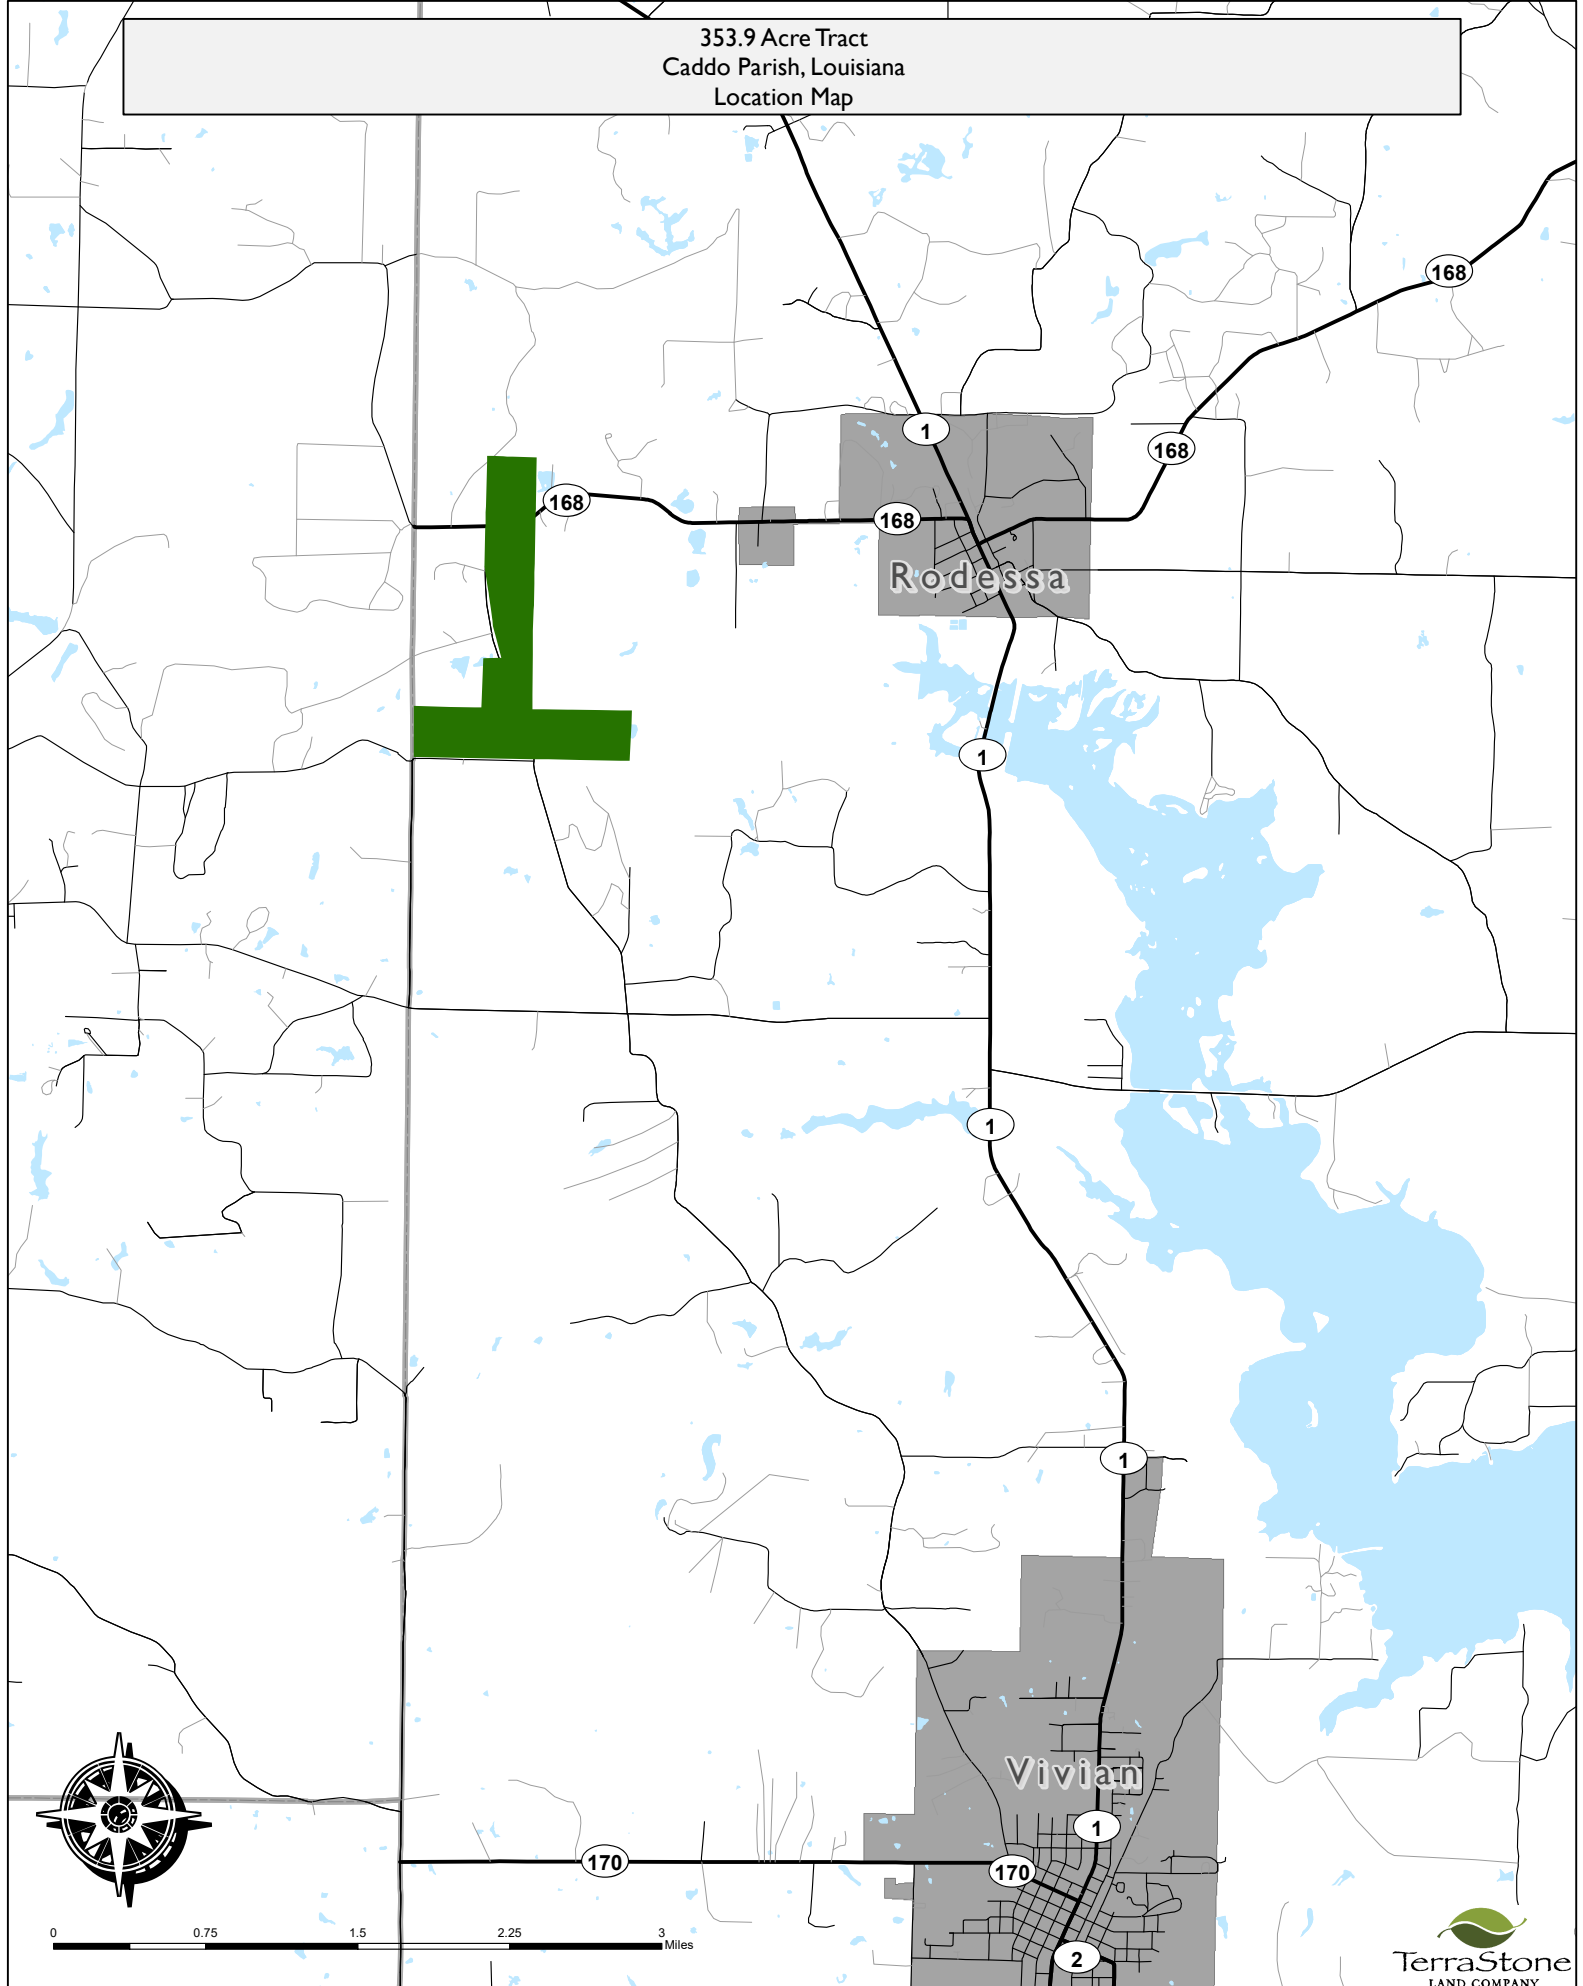

353.9 Acre Tract
Caddo Parish, Louisiana
Location Map

0 0.75 1.5 2.25 3 Miles

Approximate Tract Boundary

Cities

Counties

Water Bodies

5/13/2019

Texas Office: (936) 598-3053