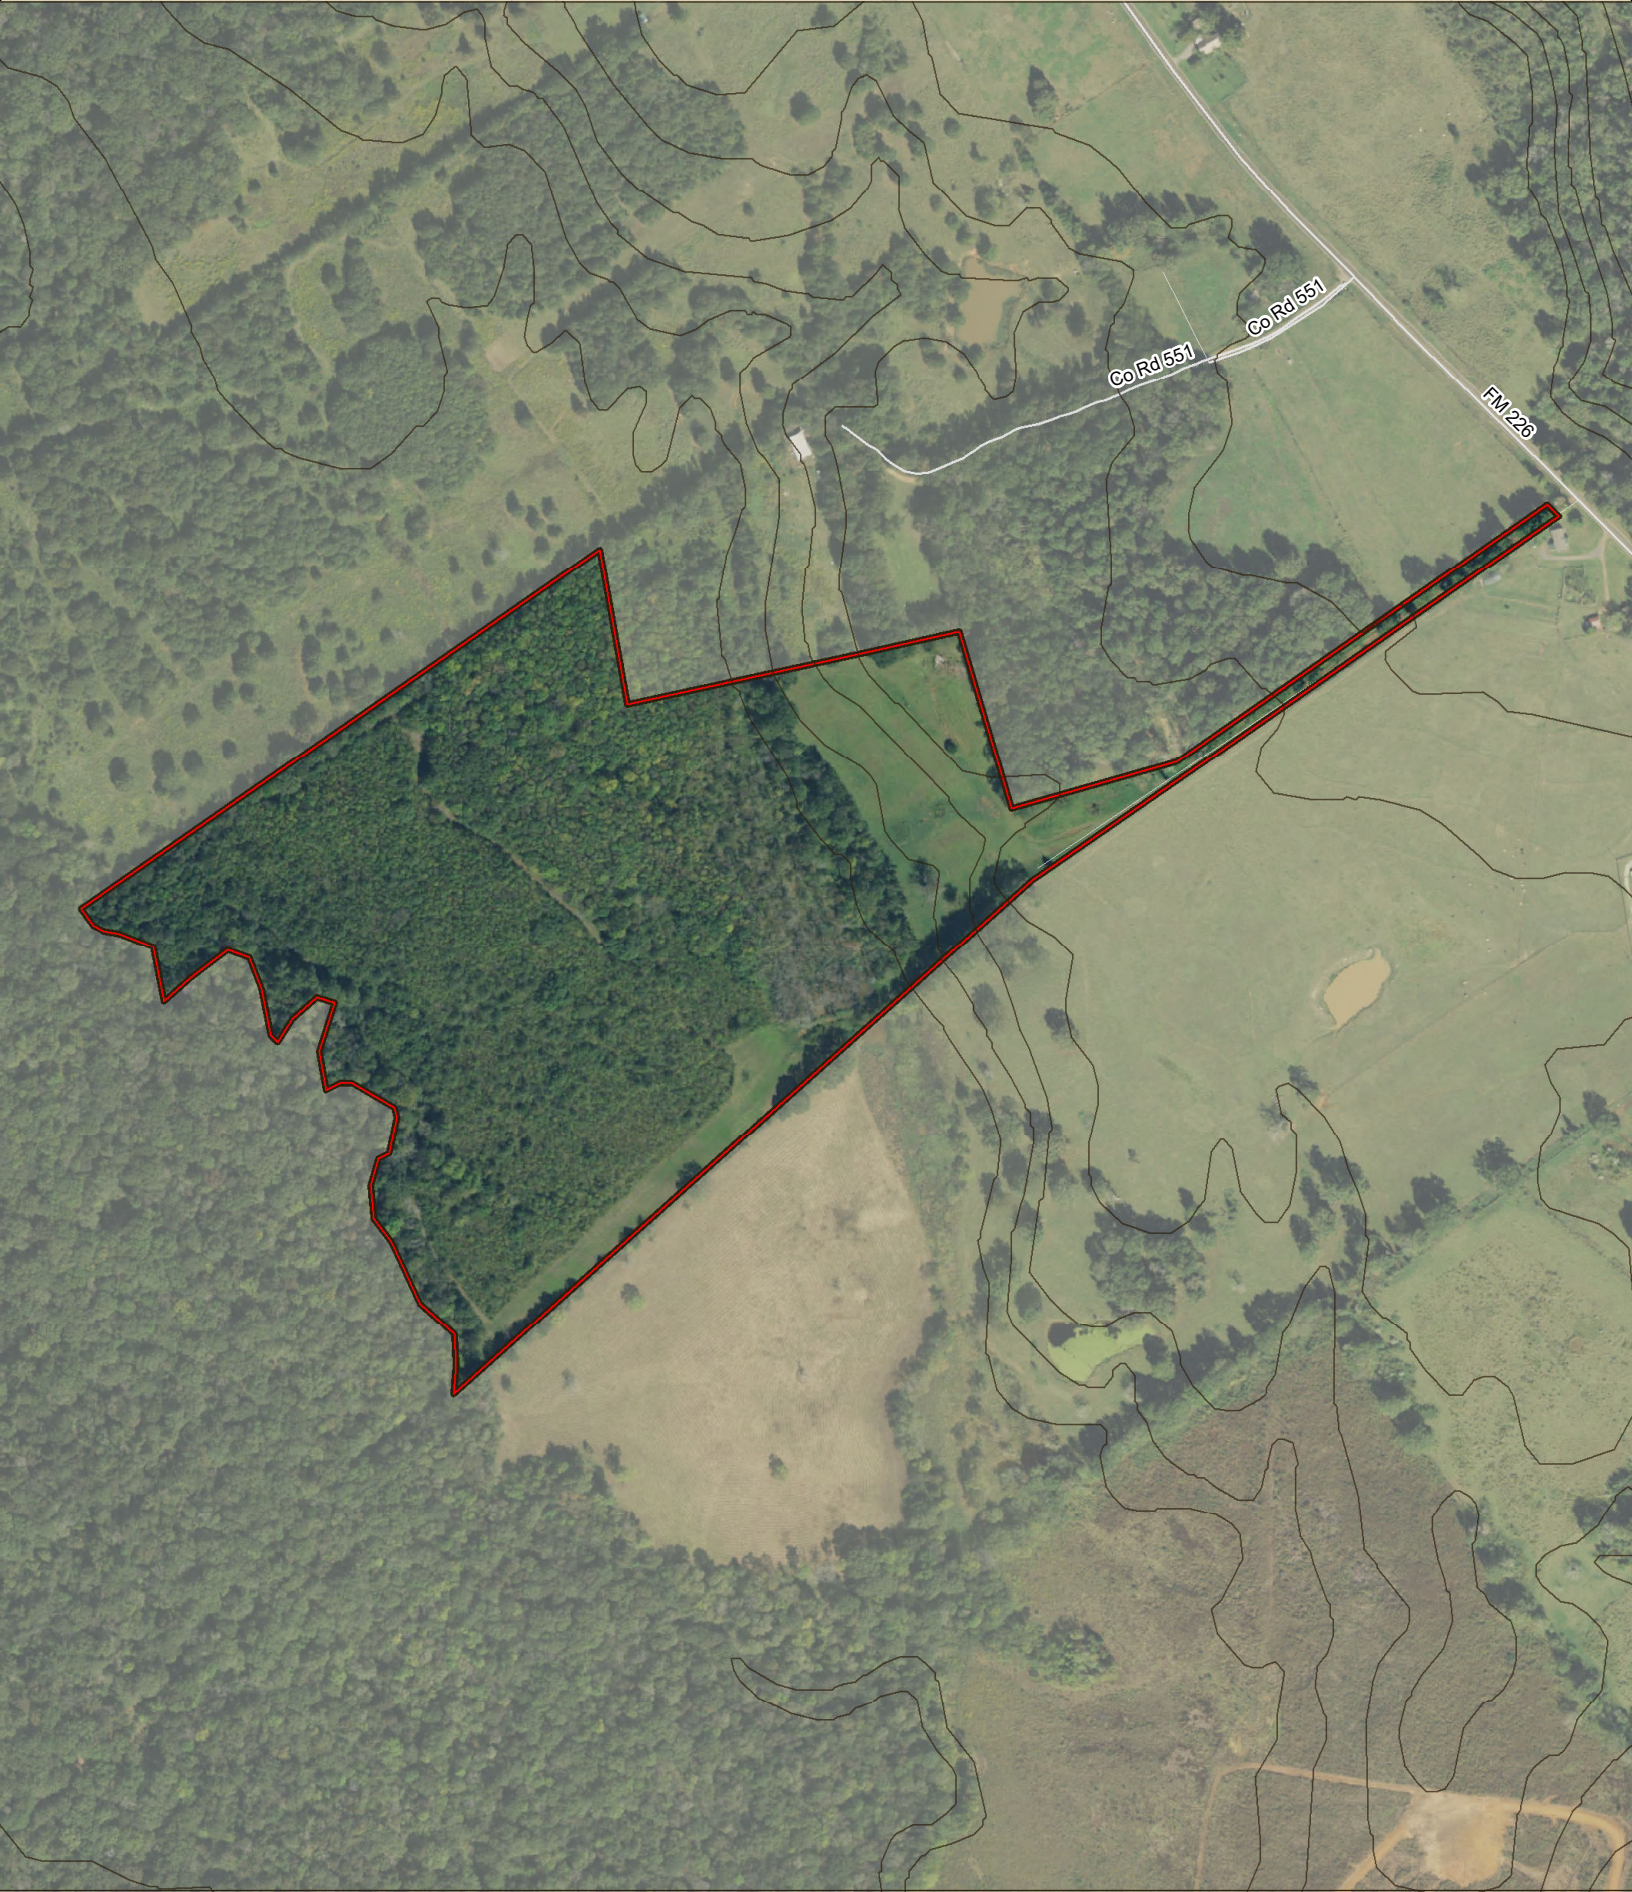

**+/- 54.84 Acre Tract  
Nacogdoches County, Texas**

7/20/2021

Imagery: 2020

1 Inch = 474 Feet

This map was generated by TerraStone Land Co.  
No claims are made to the accuracy  
or completeness of the data depicted in this  
map or to the map's suitability for a particular  
use. The information depicted may contain  
inaccuracies and is provided "as is".