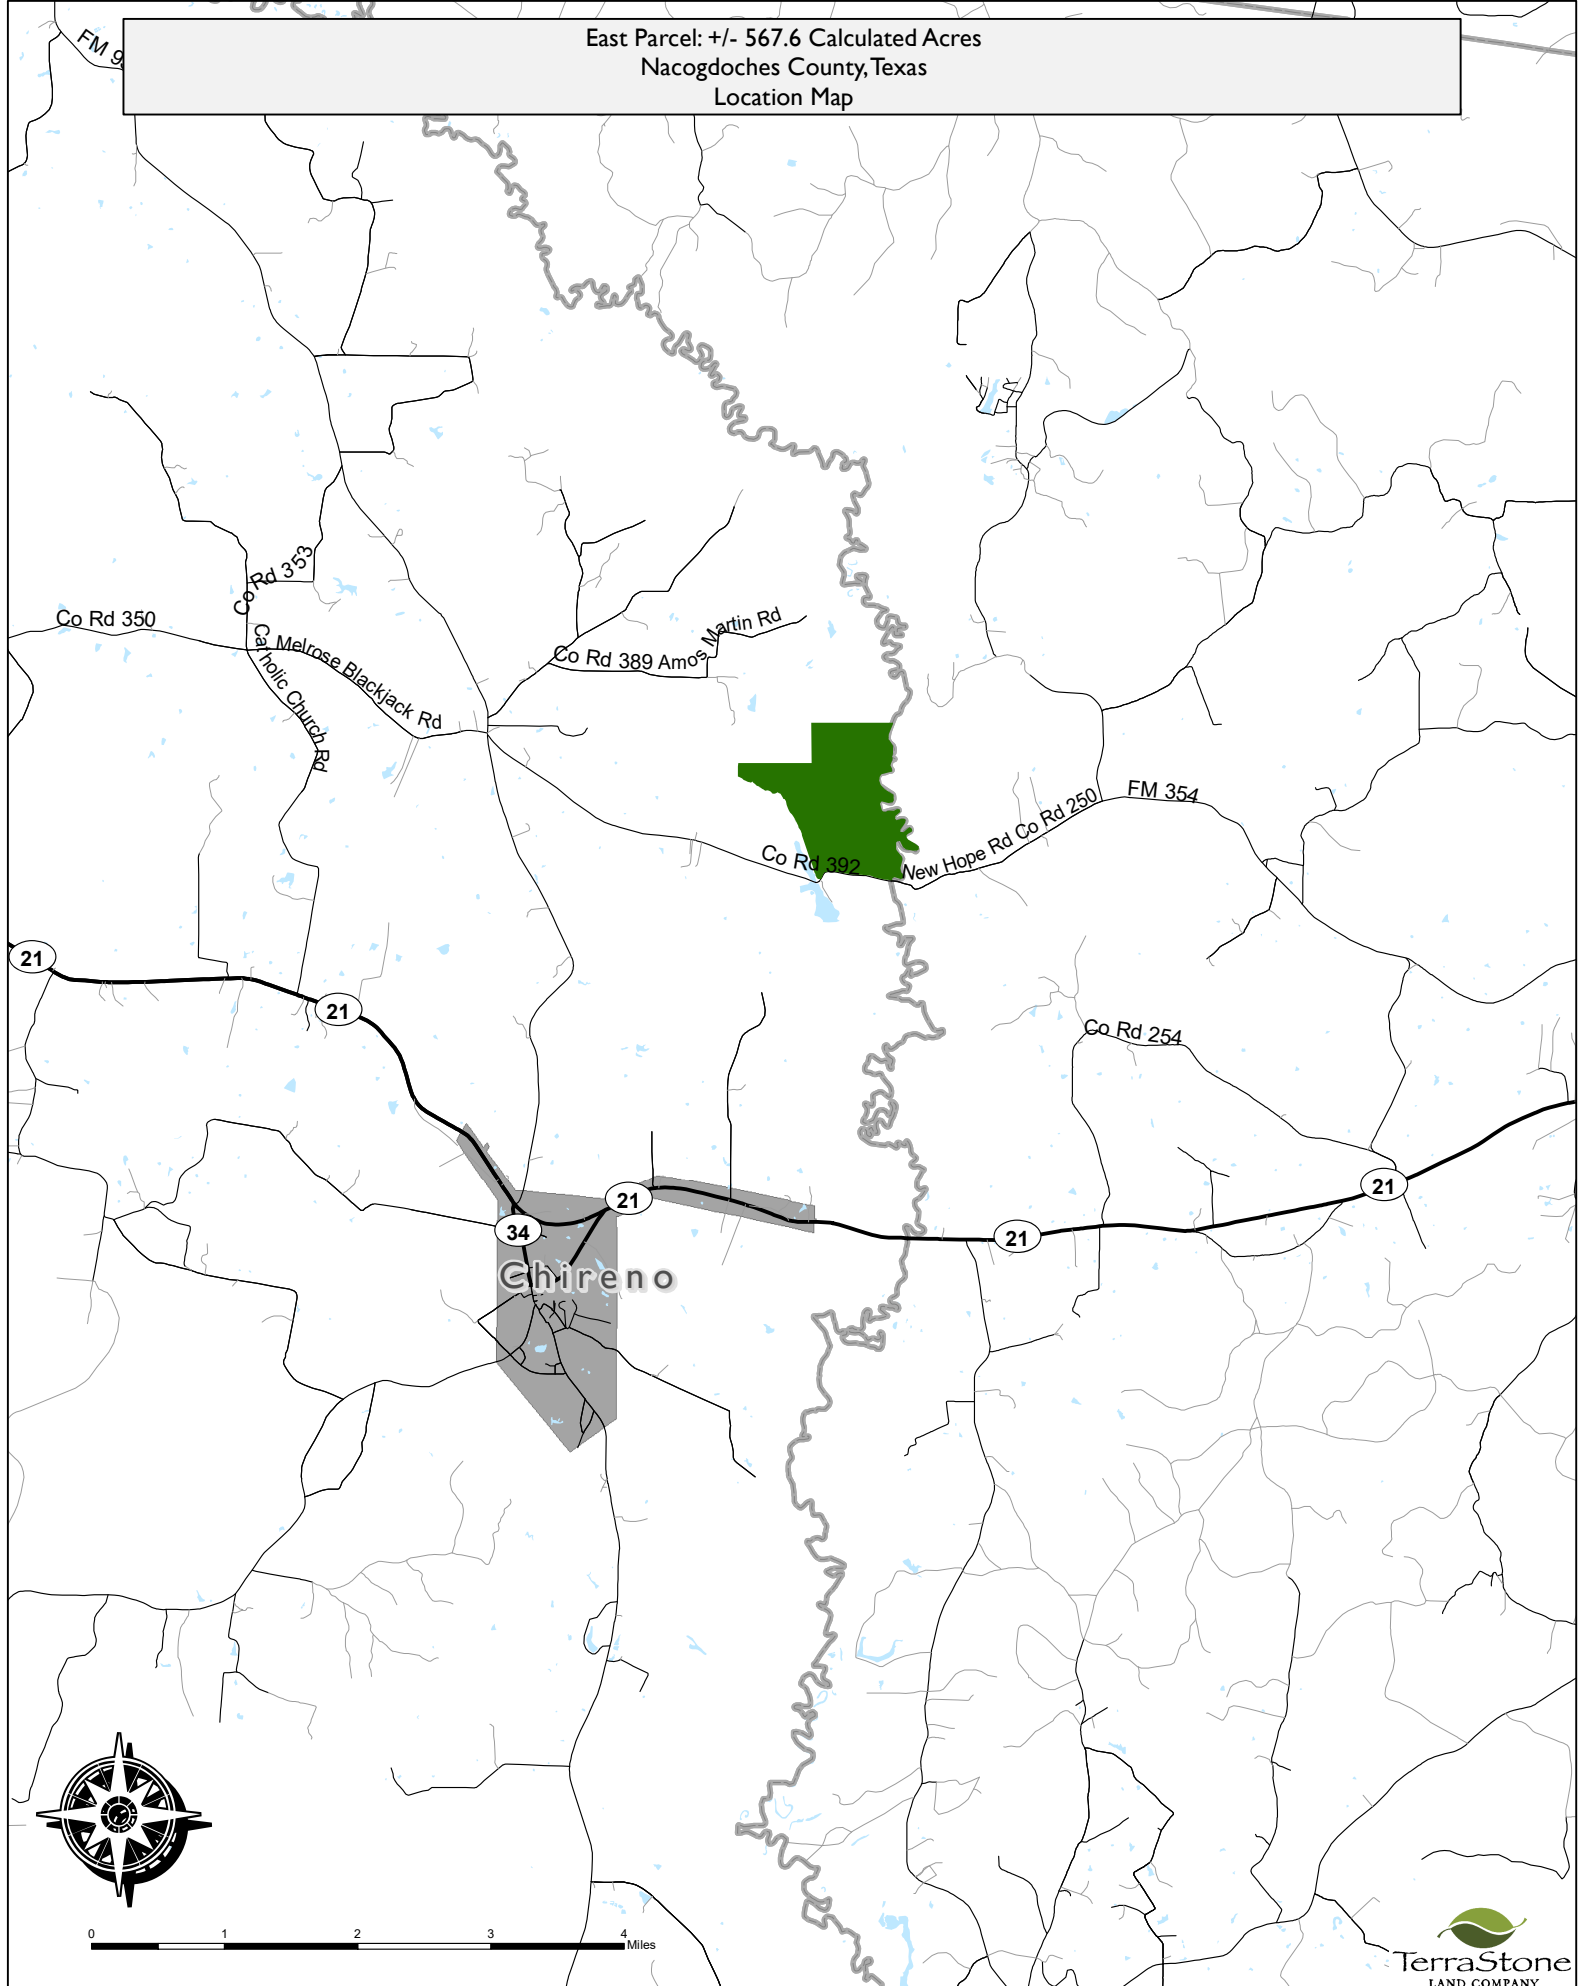

East Parcel: +/- 567.6 Calculated Acres
Nacogdoches County, Texas
Location Map

Chireno

- Approximate Tract Boundary
- Cities
- Counties
- Water Bodies

3/20/2019