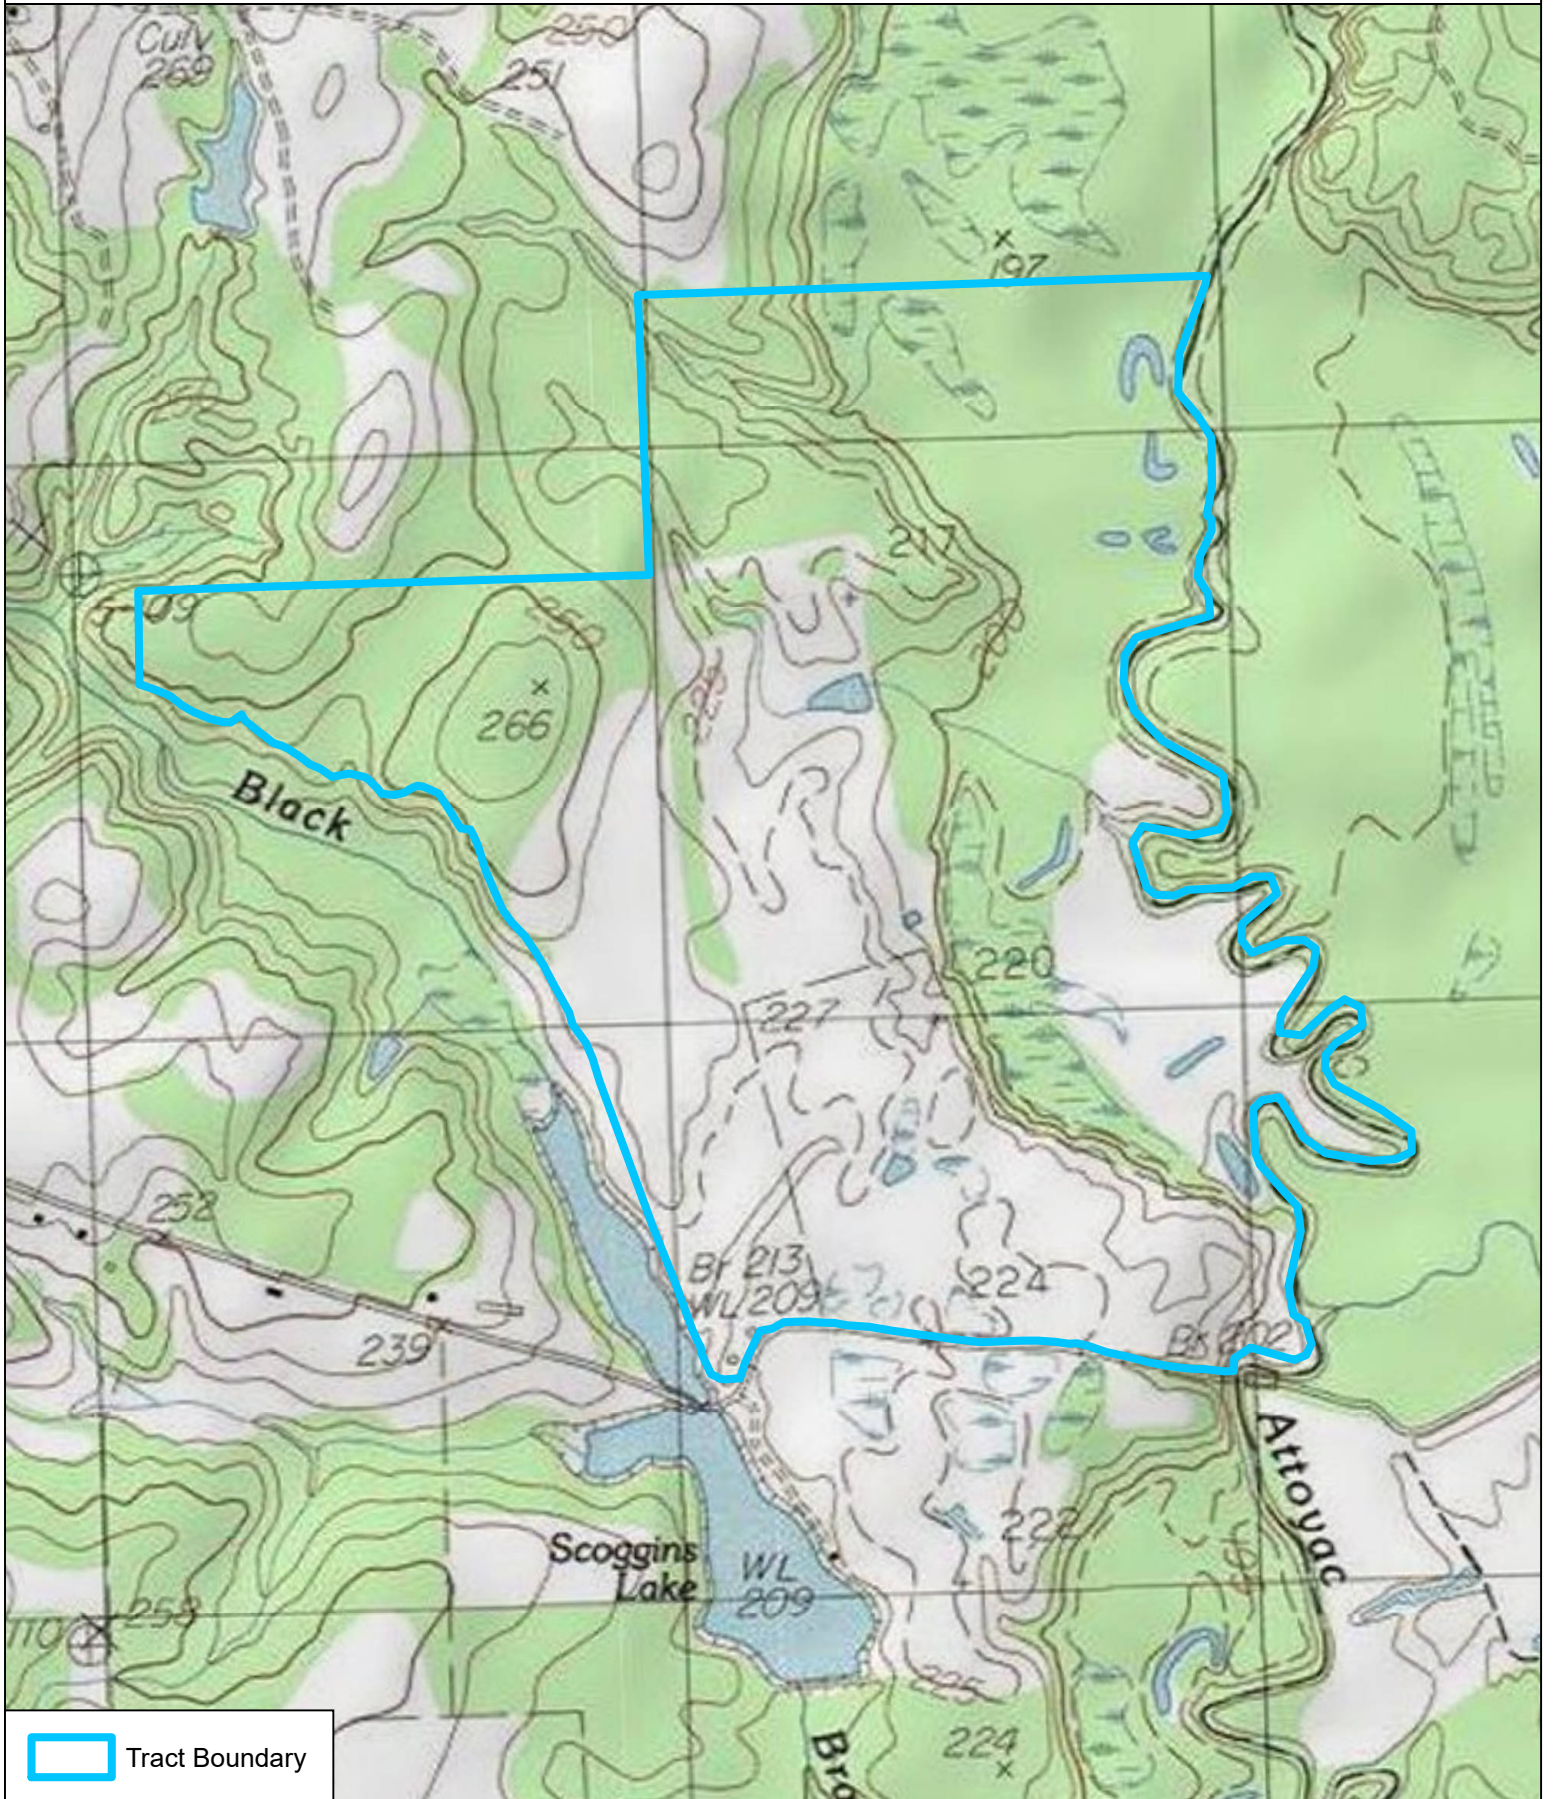

East Parcel: +/- 567.6 Calculated Acres
Nacogdoches County, Texas

3/20/2019
Imagery: Topo

1 Inch = 1,042 Feet