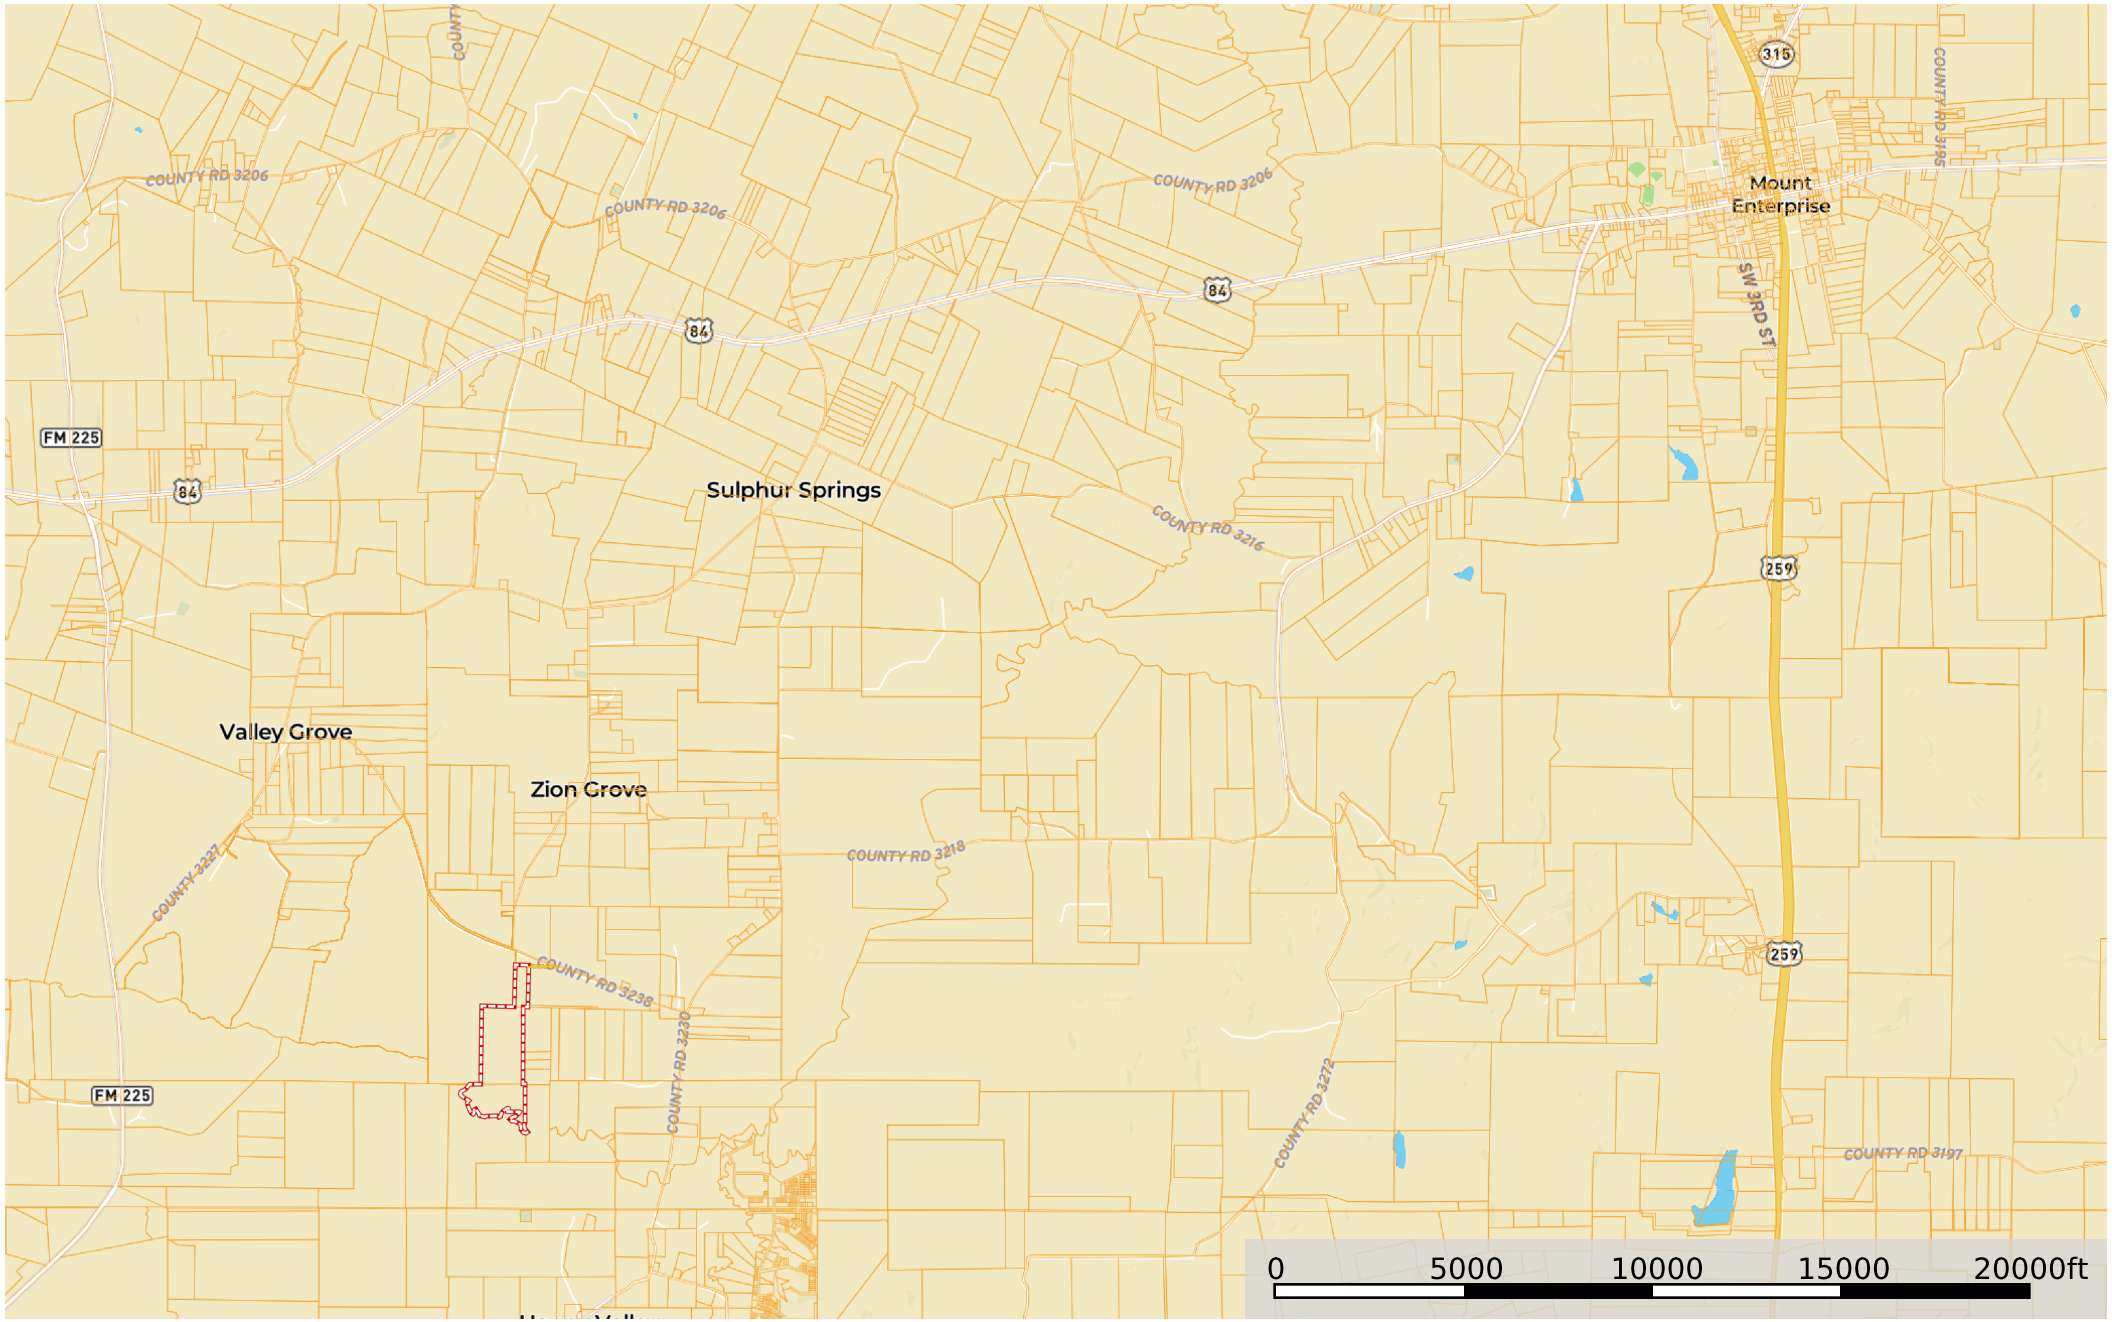

88ac Rusk Co

Rusk County, Texas, 88 AC +/-

--- Road / Trail □ Boundary □ Boundary