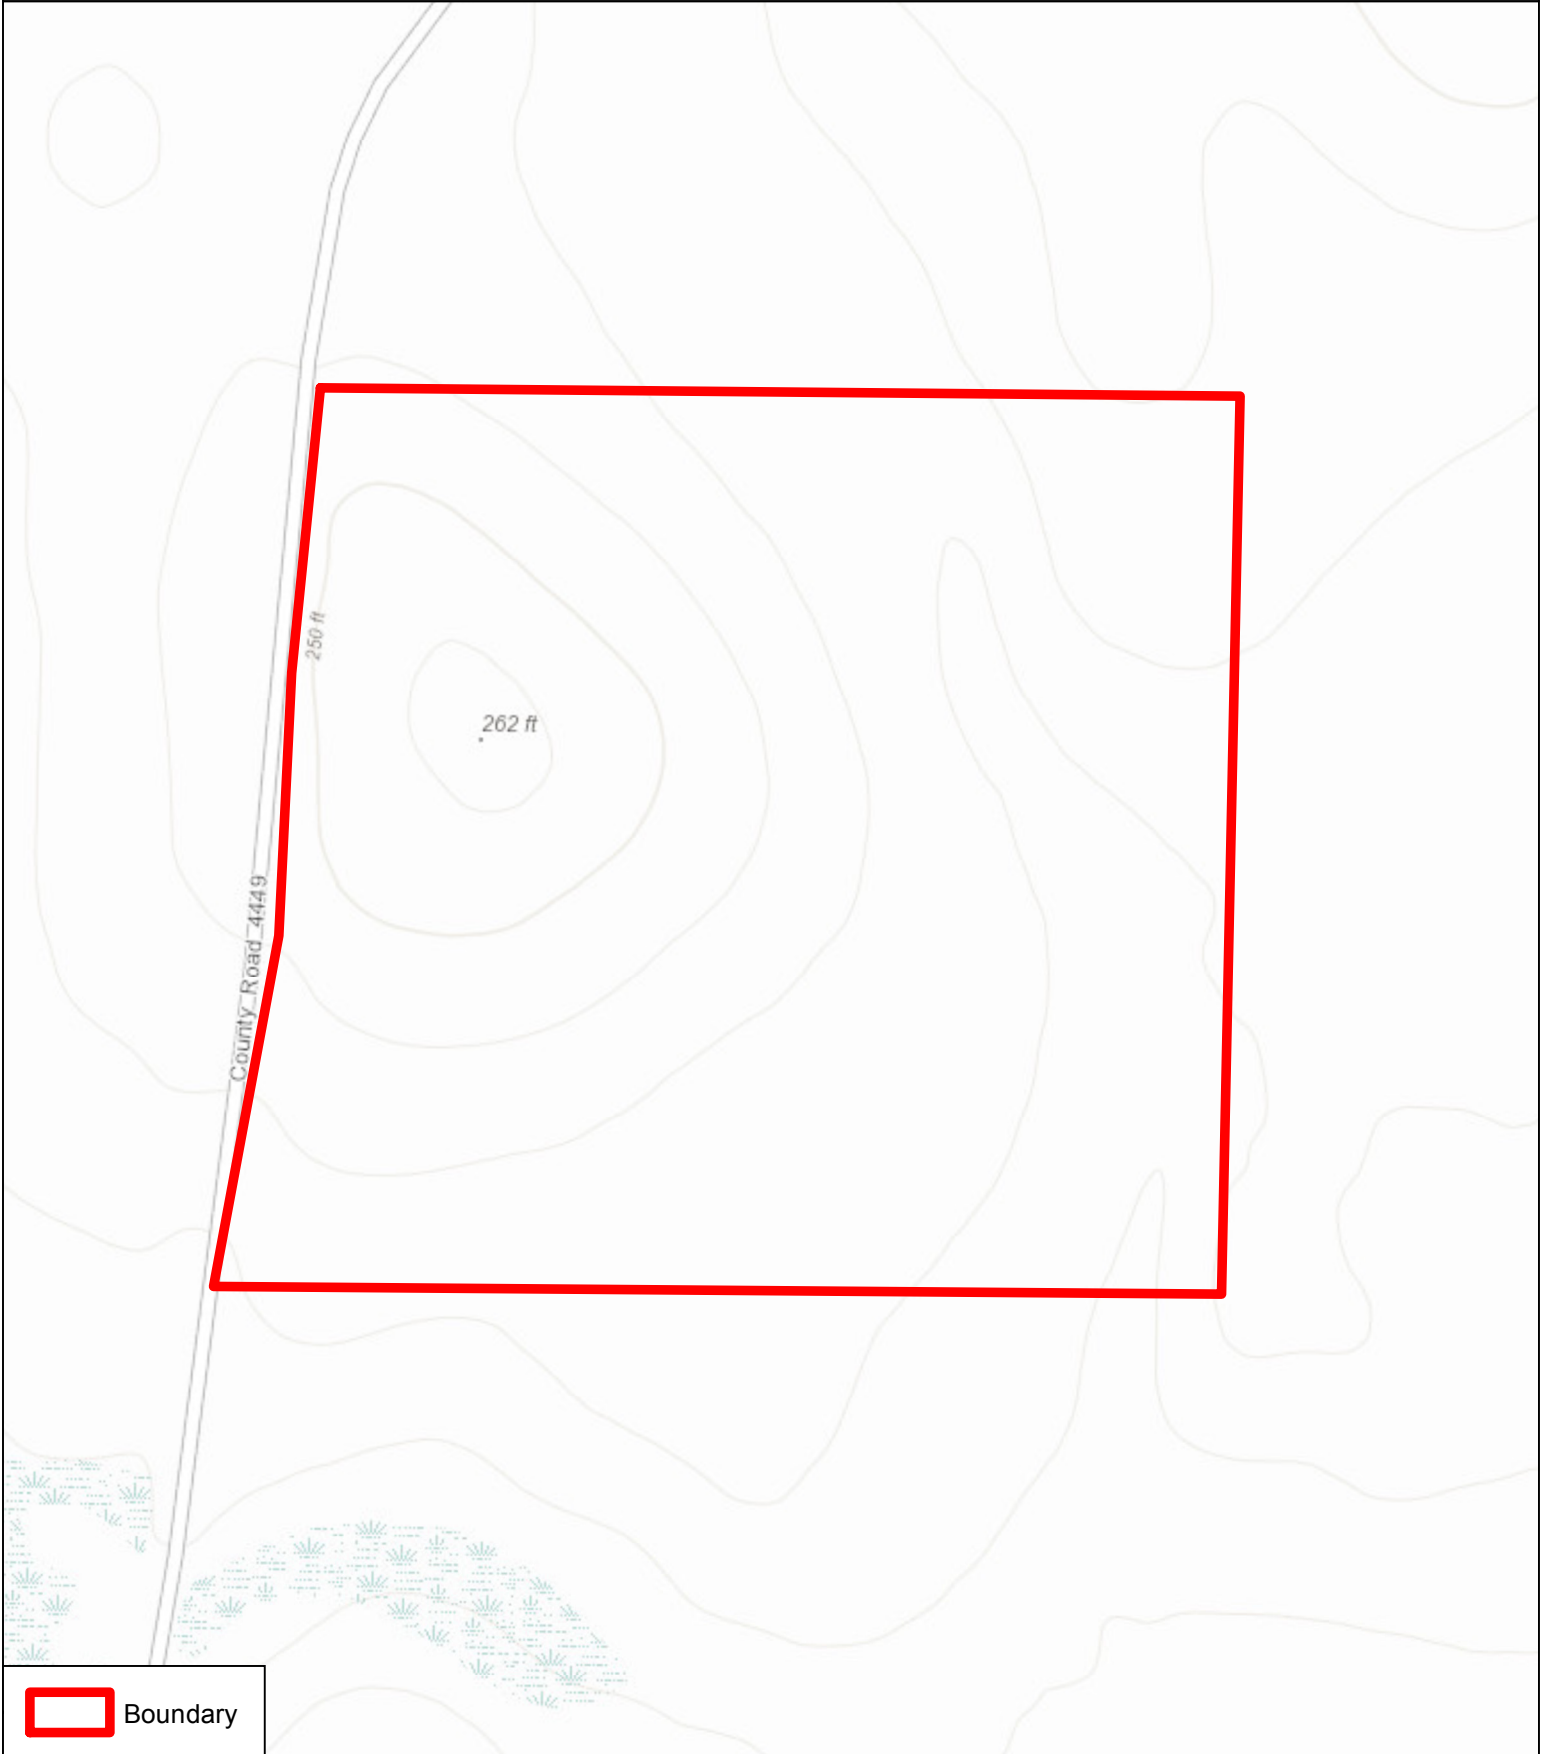

JFS Timber Partners, Ltd. : Aberdeen Tract
+/- 52 acres
Cass County, Texas

9/28/2017
Imagery: 2015 TOP

1 Inch = 308 Feet