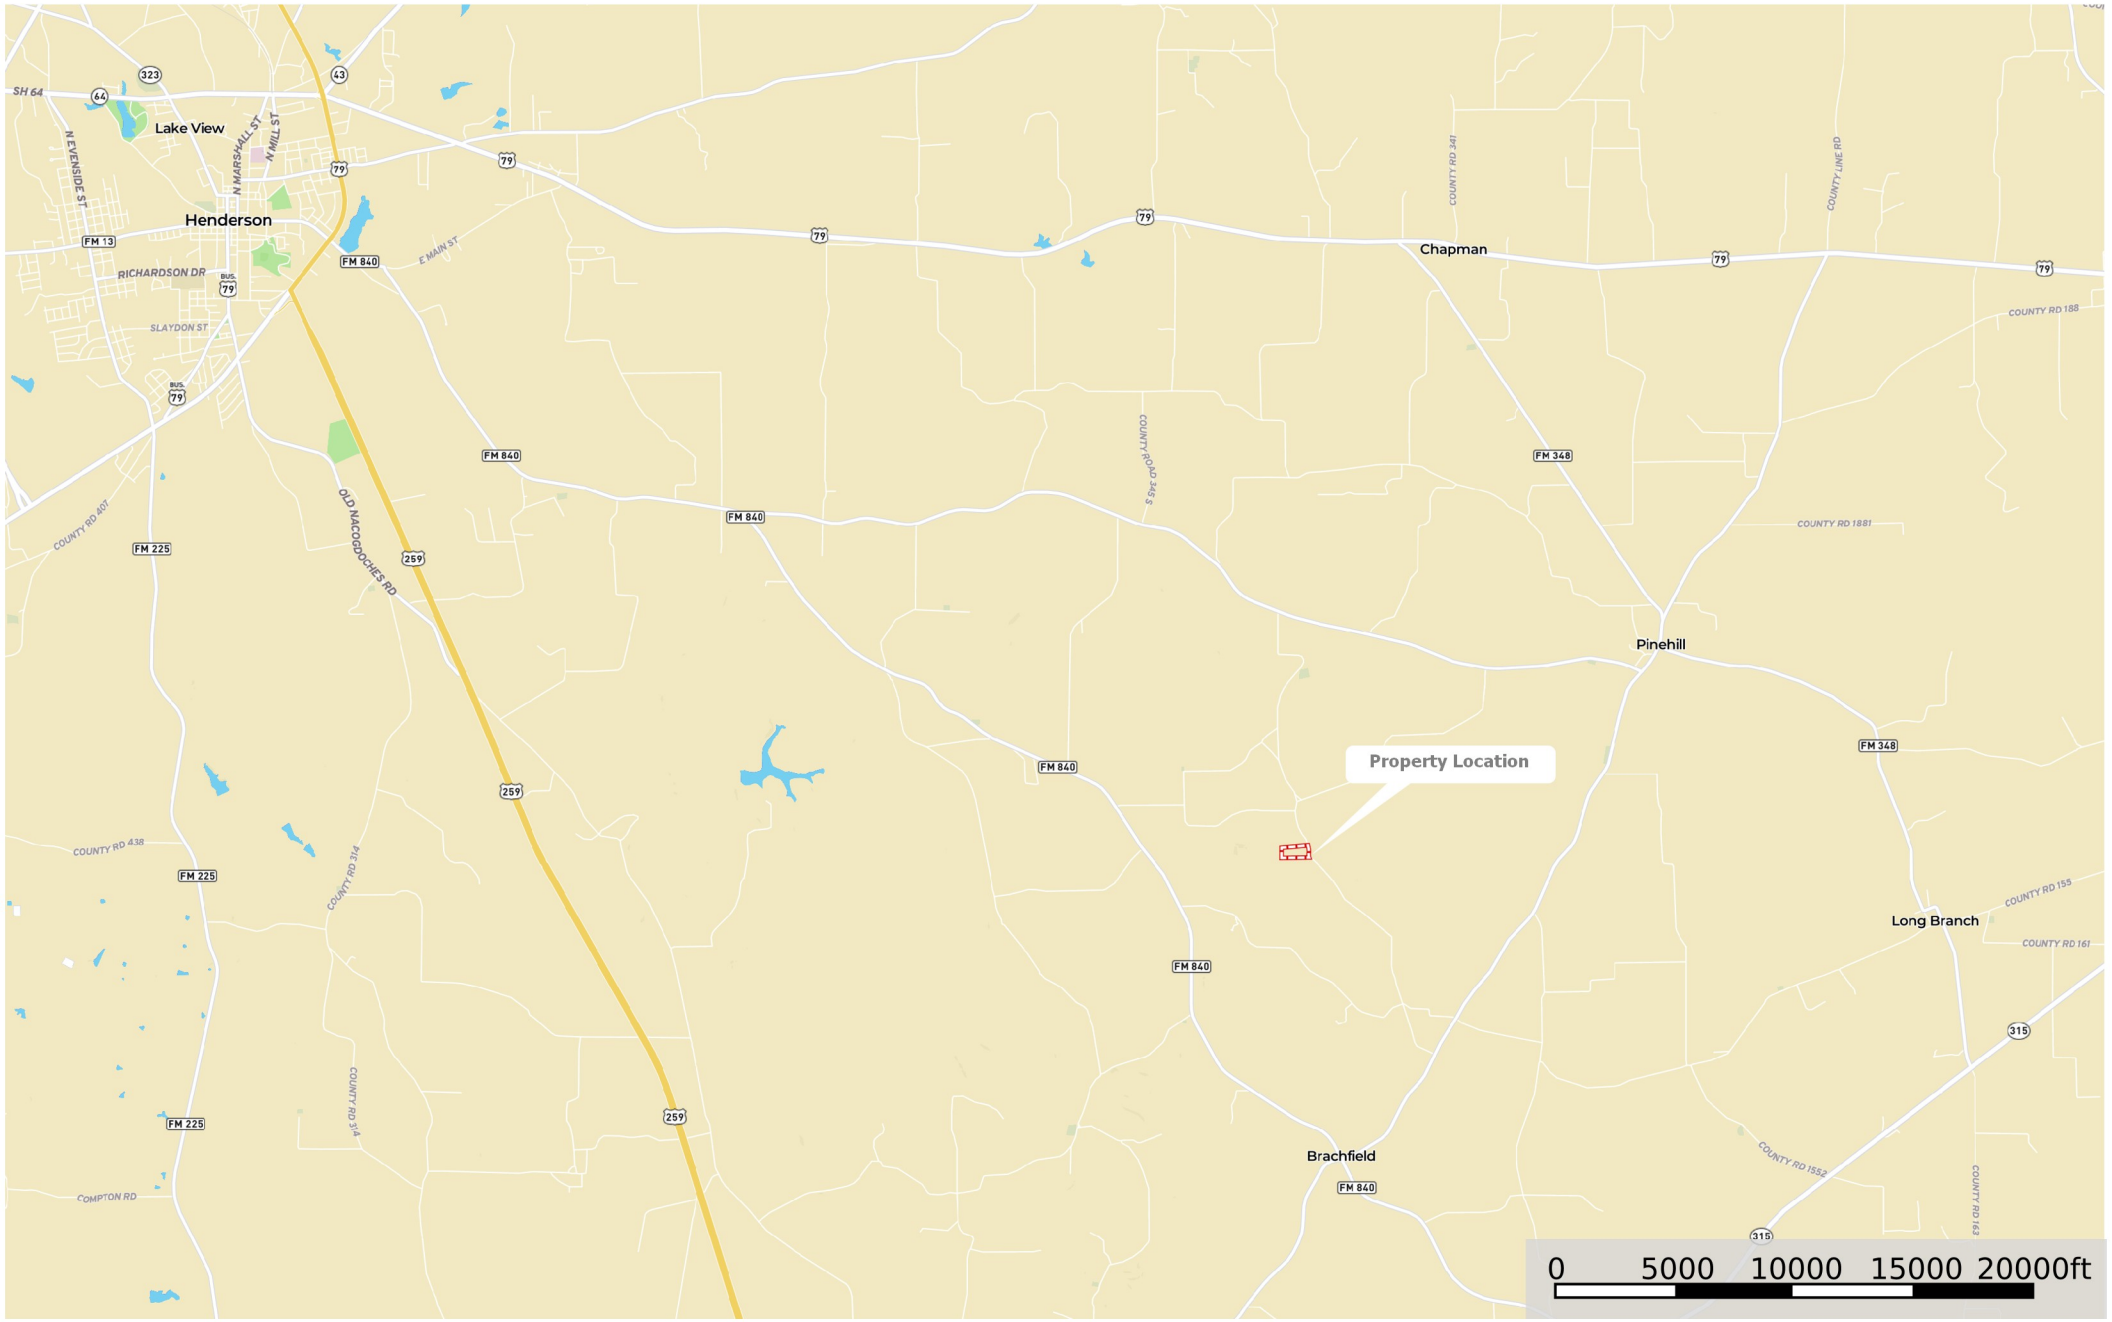

TBD County Road 364S

Rusk County, Texas, 12 AC +/-

Boundary

This map is provided for illustration purposes only, and no warranties are given or implied concerning the accuracy of the data presented. This map is not a survey plat. All boundary line locations and acreage calculations are approximations only. Users are strongly advised to independently verify all geographic and legal information.