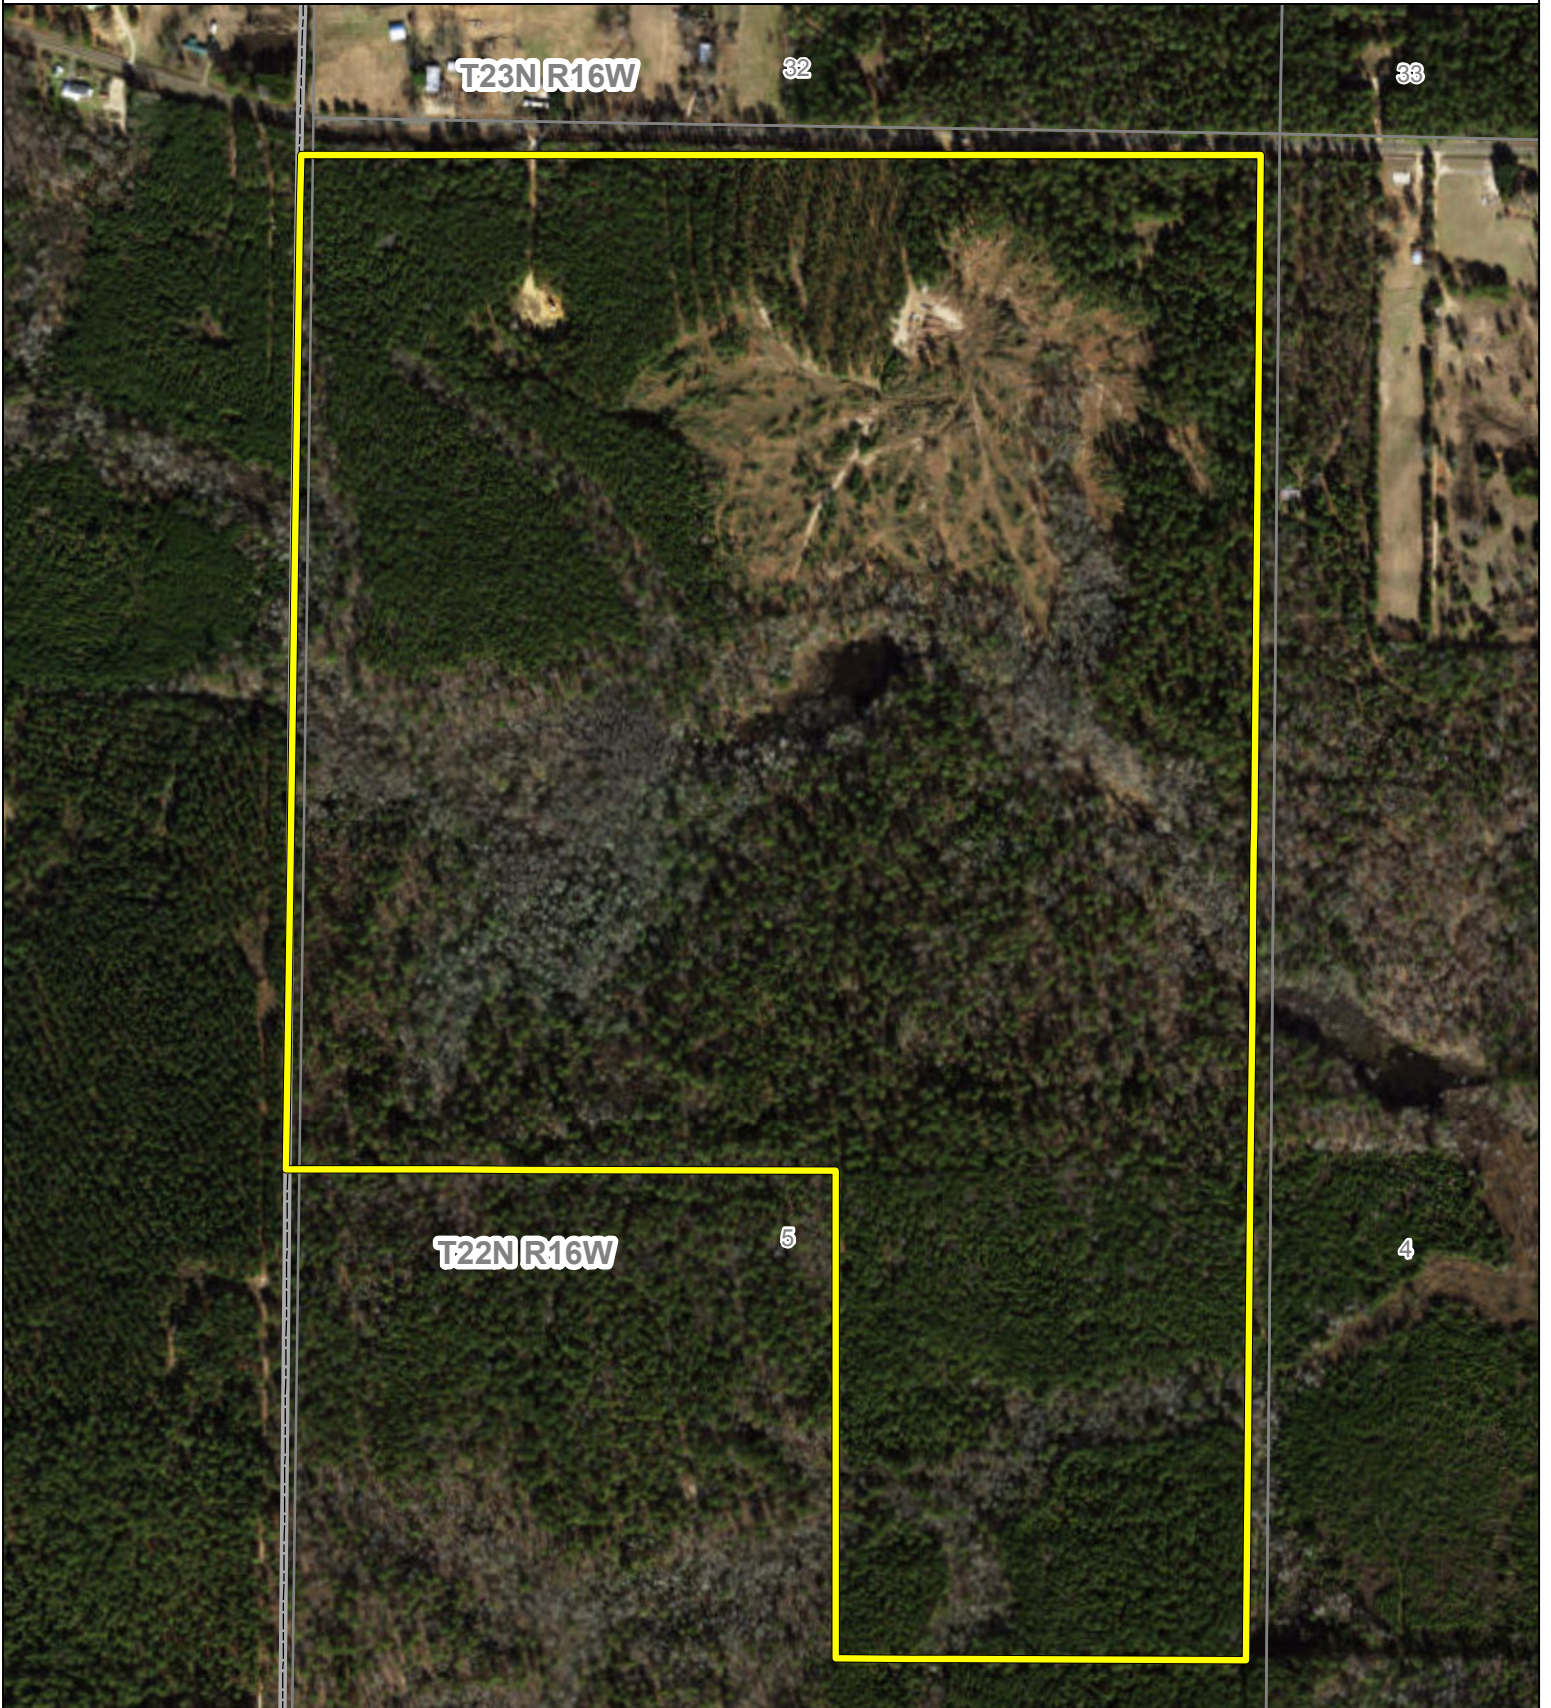

JFS Timber Partners LTD - Kidd Tract
Caddo Parish, Louisiana

 Tract Boundary (257 Acres)

11/8/2016
Imagery: ESRI

1 Inch = 600 Feet

No claims are made to the accuracy or completeness of the data shown in this map or to the map's suitability for a particular use. The information depicted may contain inaccuracies and is provided "as is".