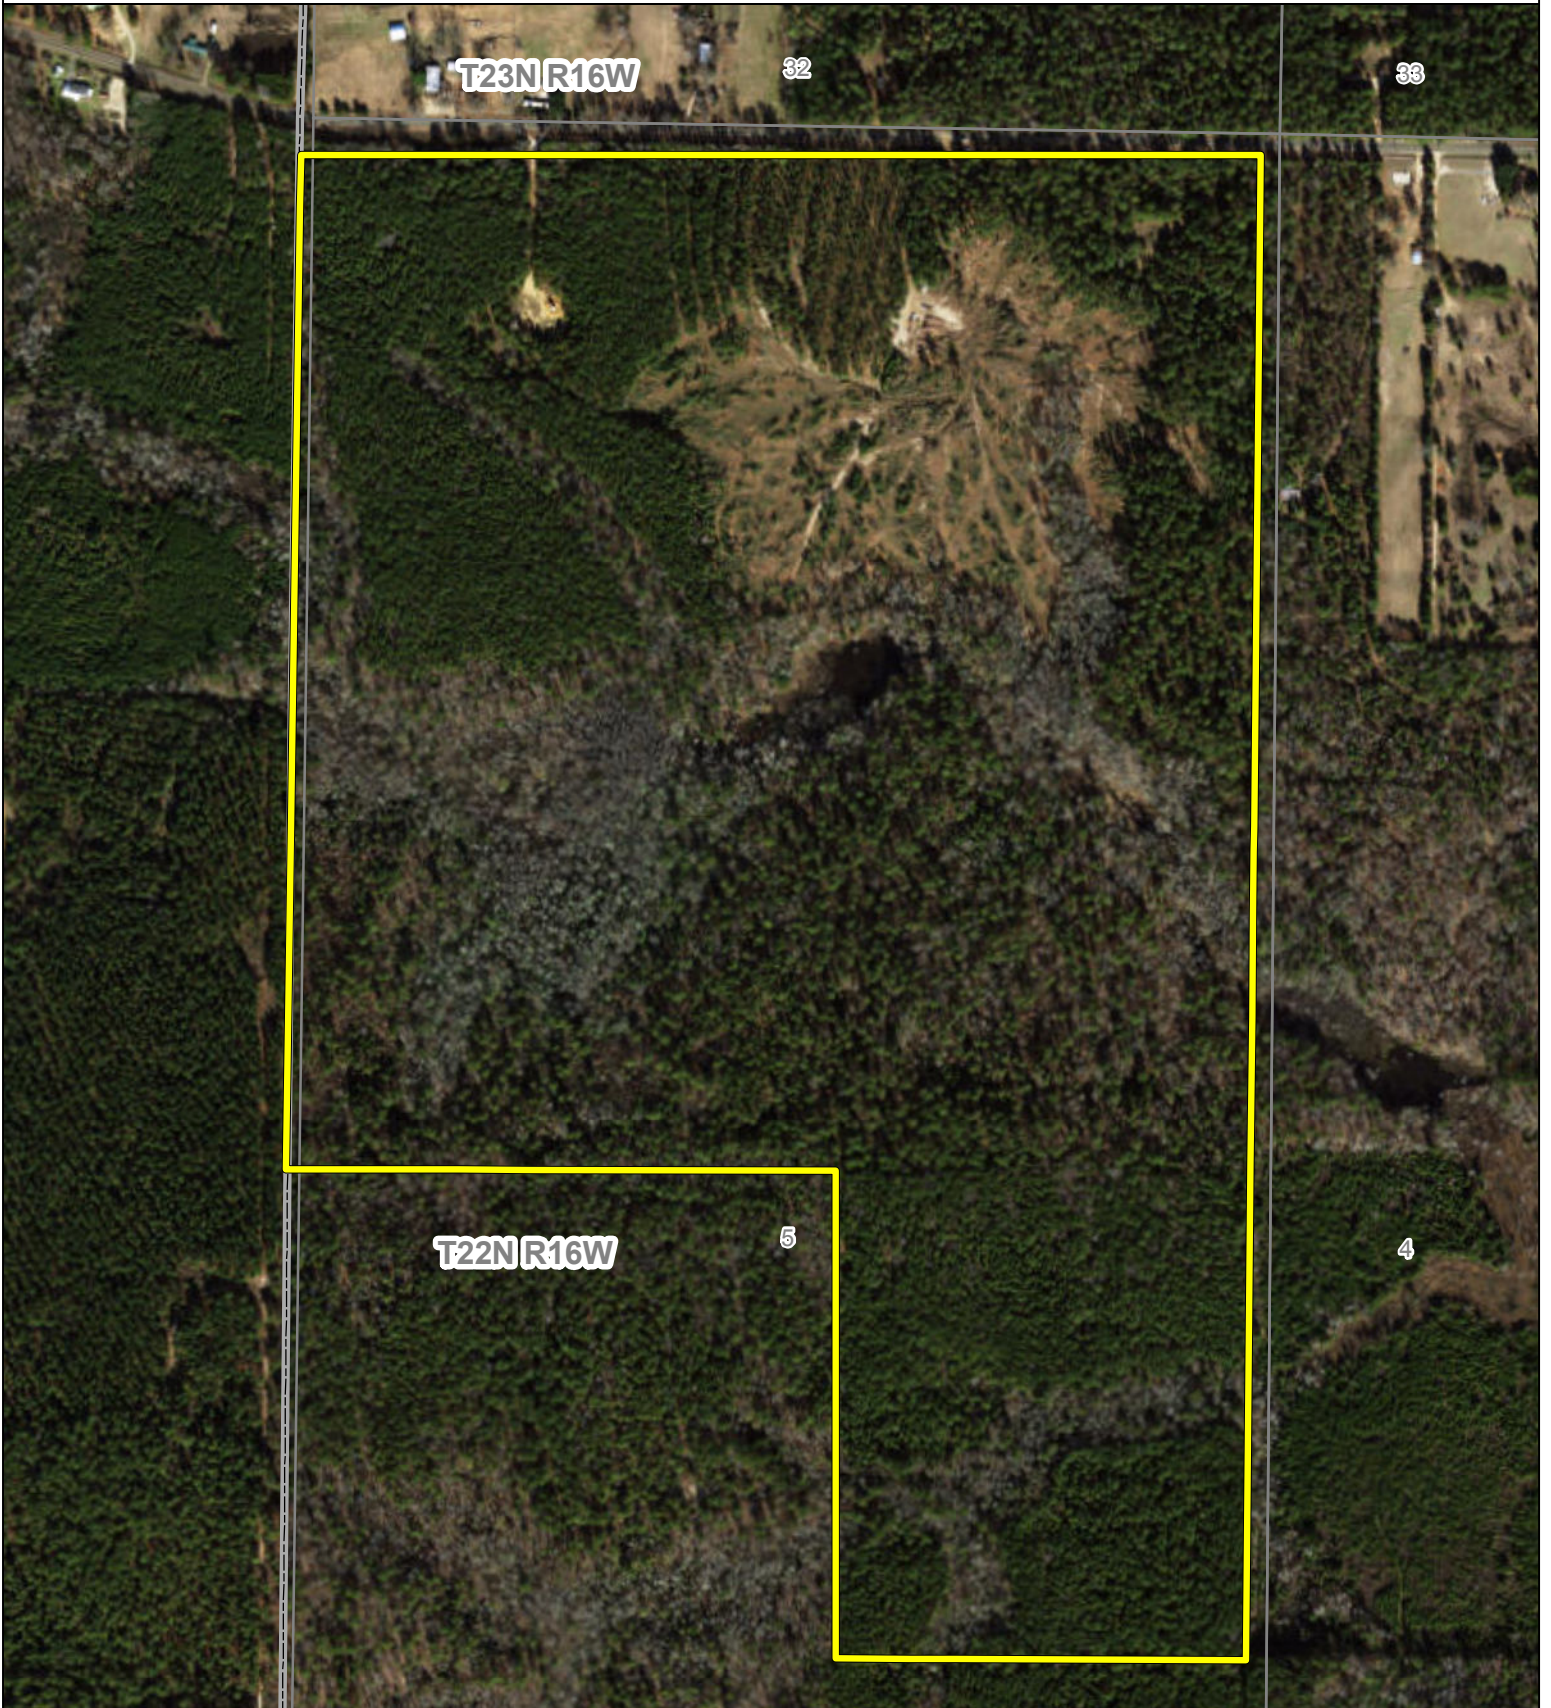

JFS Timber Partners LTD - Kidd Tract  
Caddo Parish, Louisiana

 Tract Boundary (257 Acres)

11/8/2016  
Imagery: ESRI

1 Inch = 600 Feet

No claims are made to the accuracy or completeness of the data shown in this map or to the map's suitability for a particular use. The information depicted may contain inaccuracies and is provided "as is".