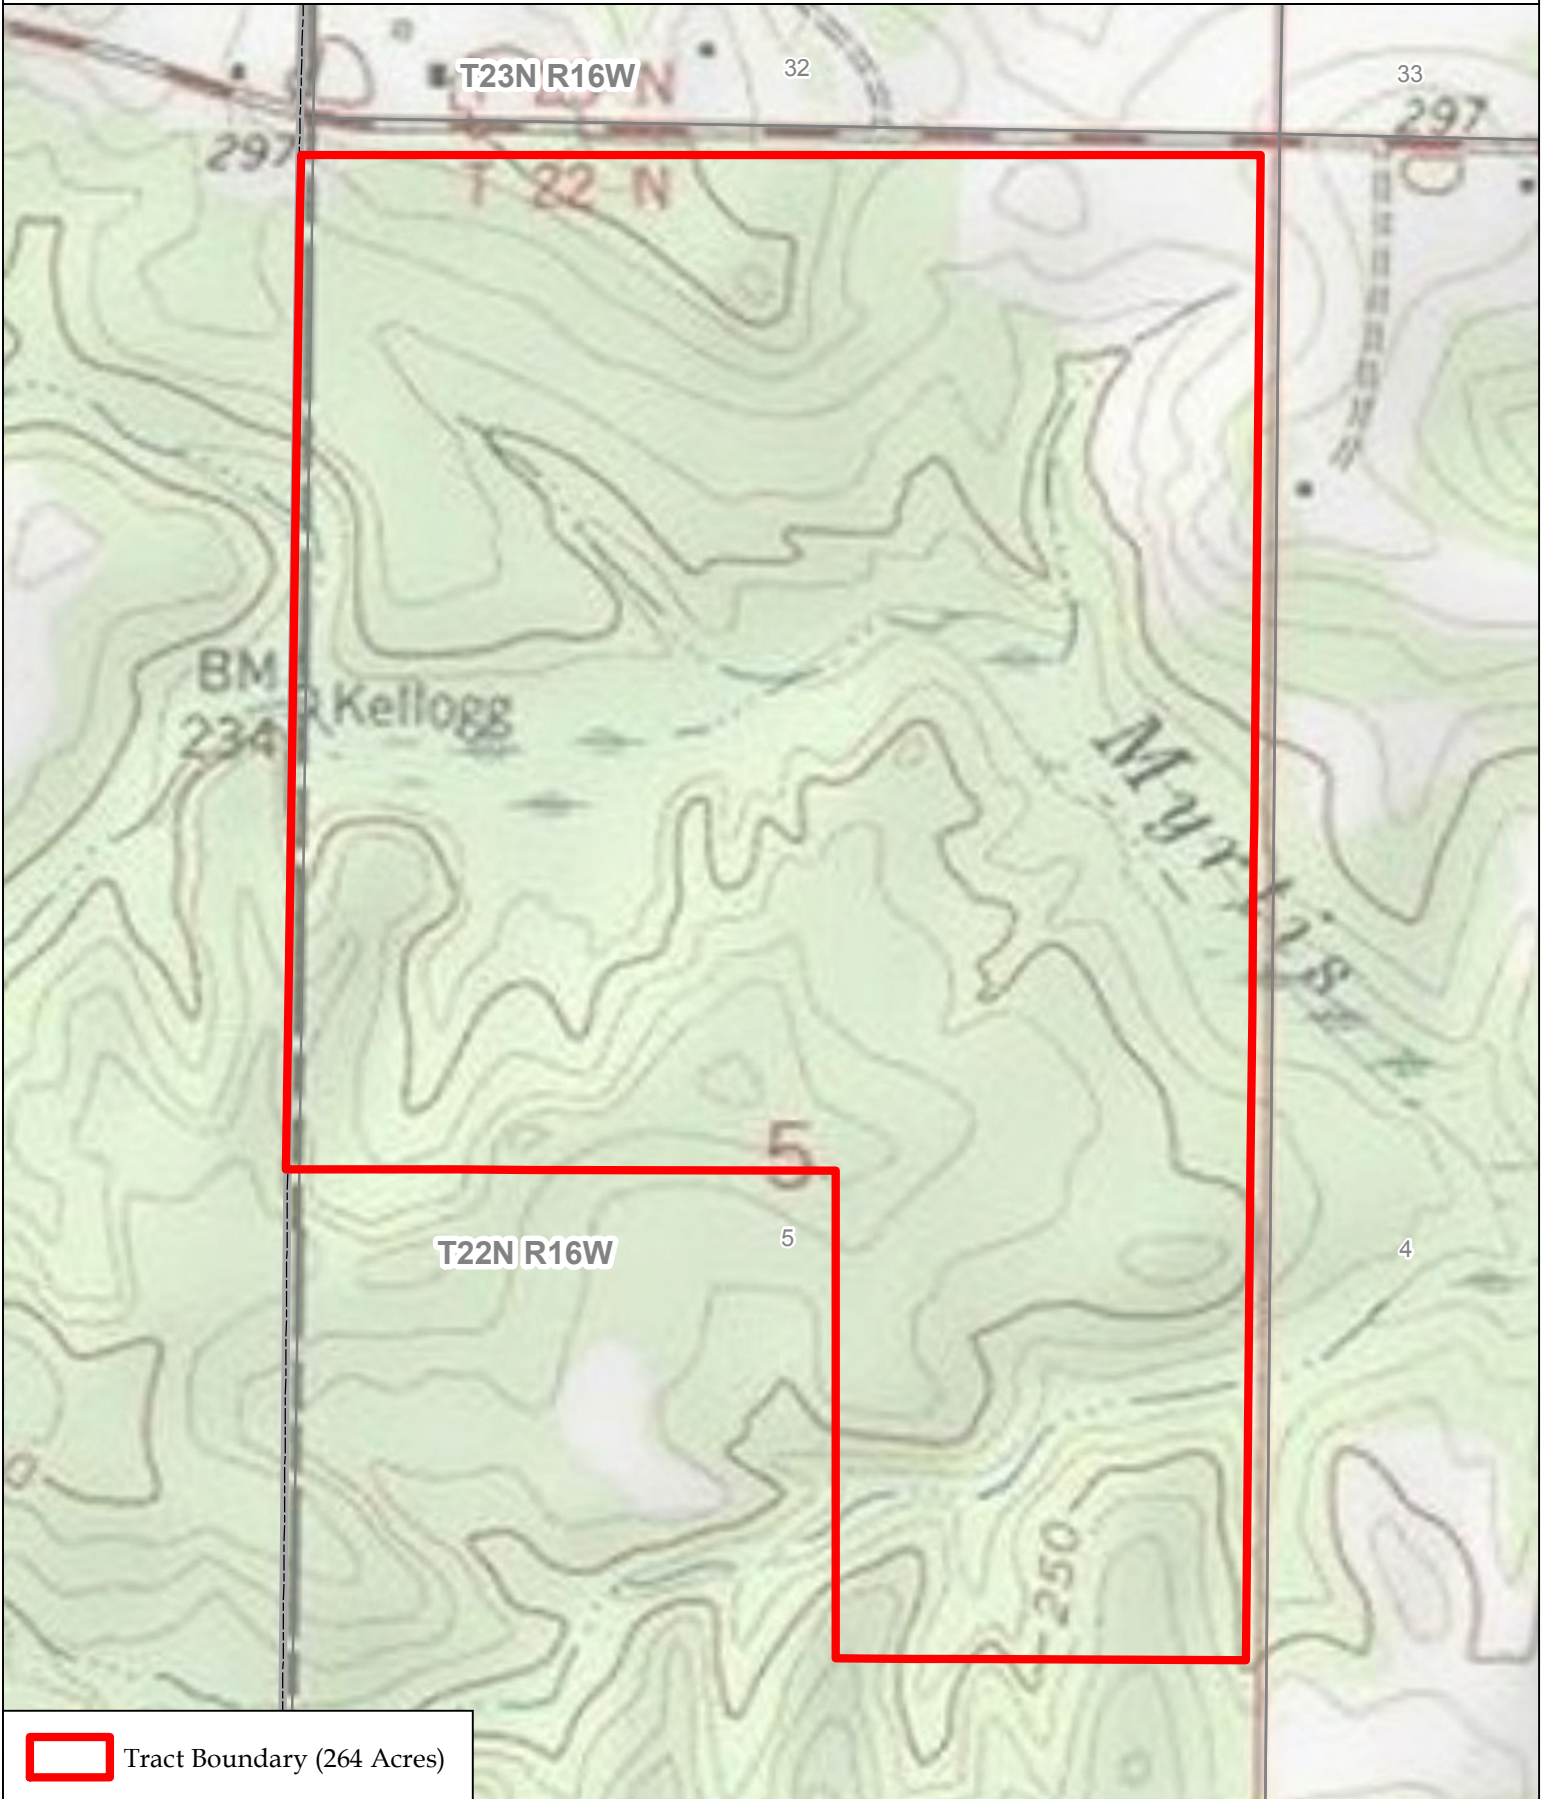

JFS Timber Partners LTD - Kidd Tract
Caddo Parish, Louisiana

Tract Boundary (264 Acres)

10/26/2016
Imagery: USGS

1 Inch = 600 Feet