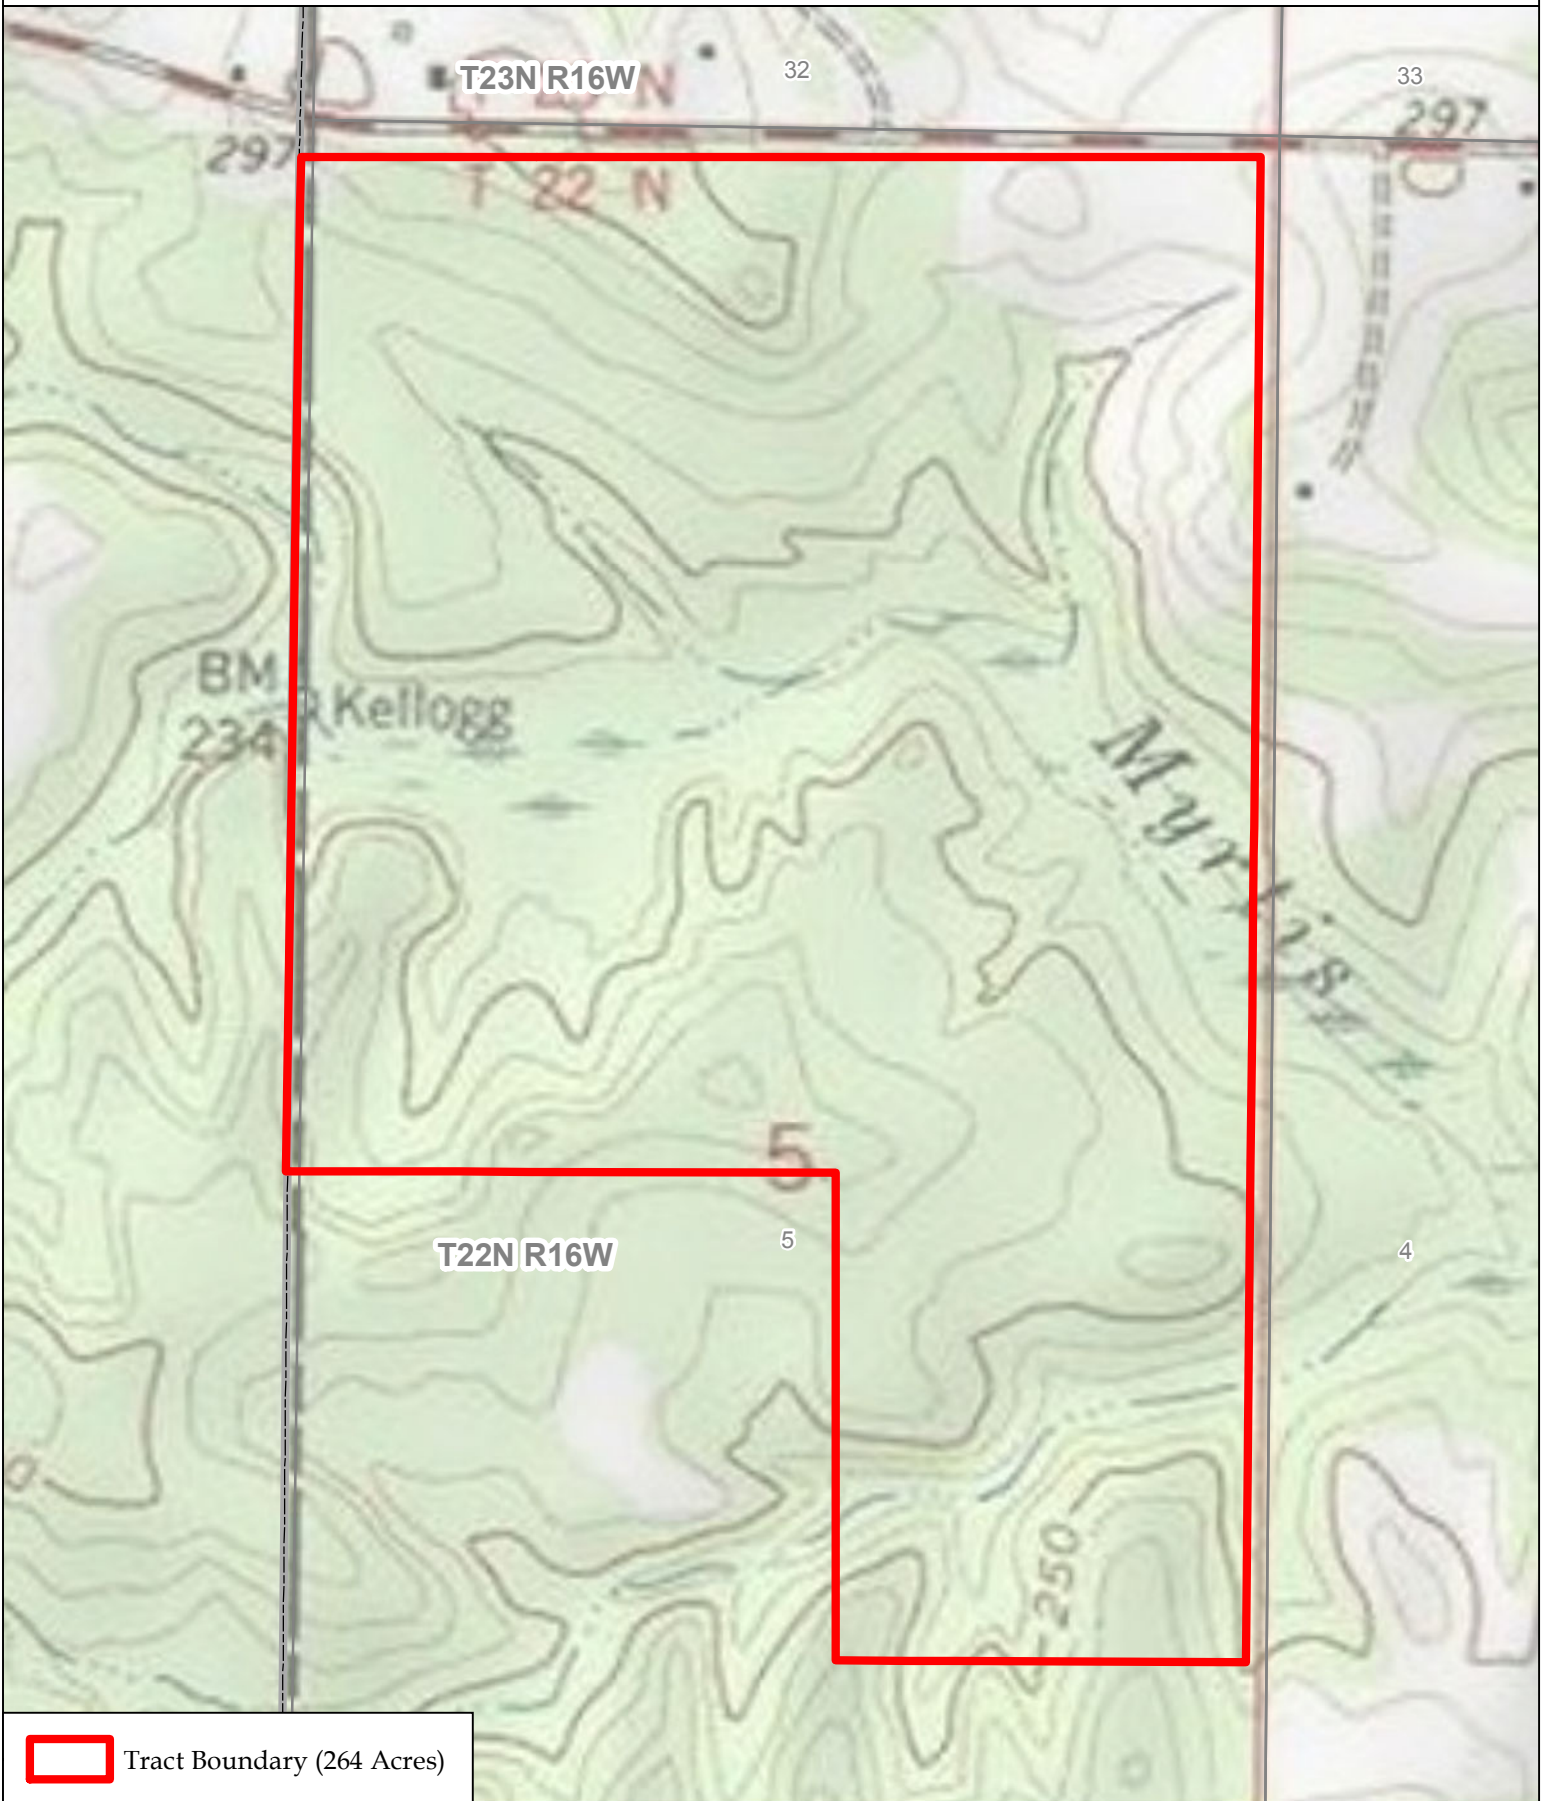

JFS Timber Partners LTD - Kidd Tract
Caddo Parish, Louisiana

Tract Boundary (264 Acres)

10/26/2016
Imagery: USGS

1 Inch = 600 Feet