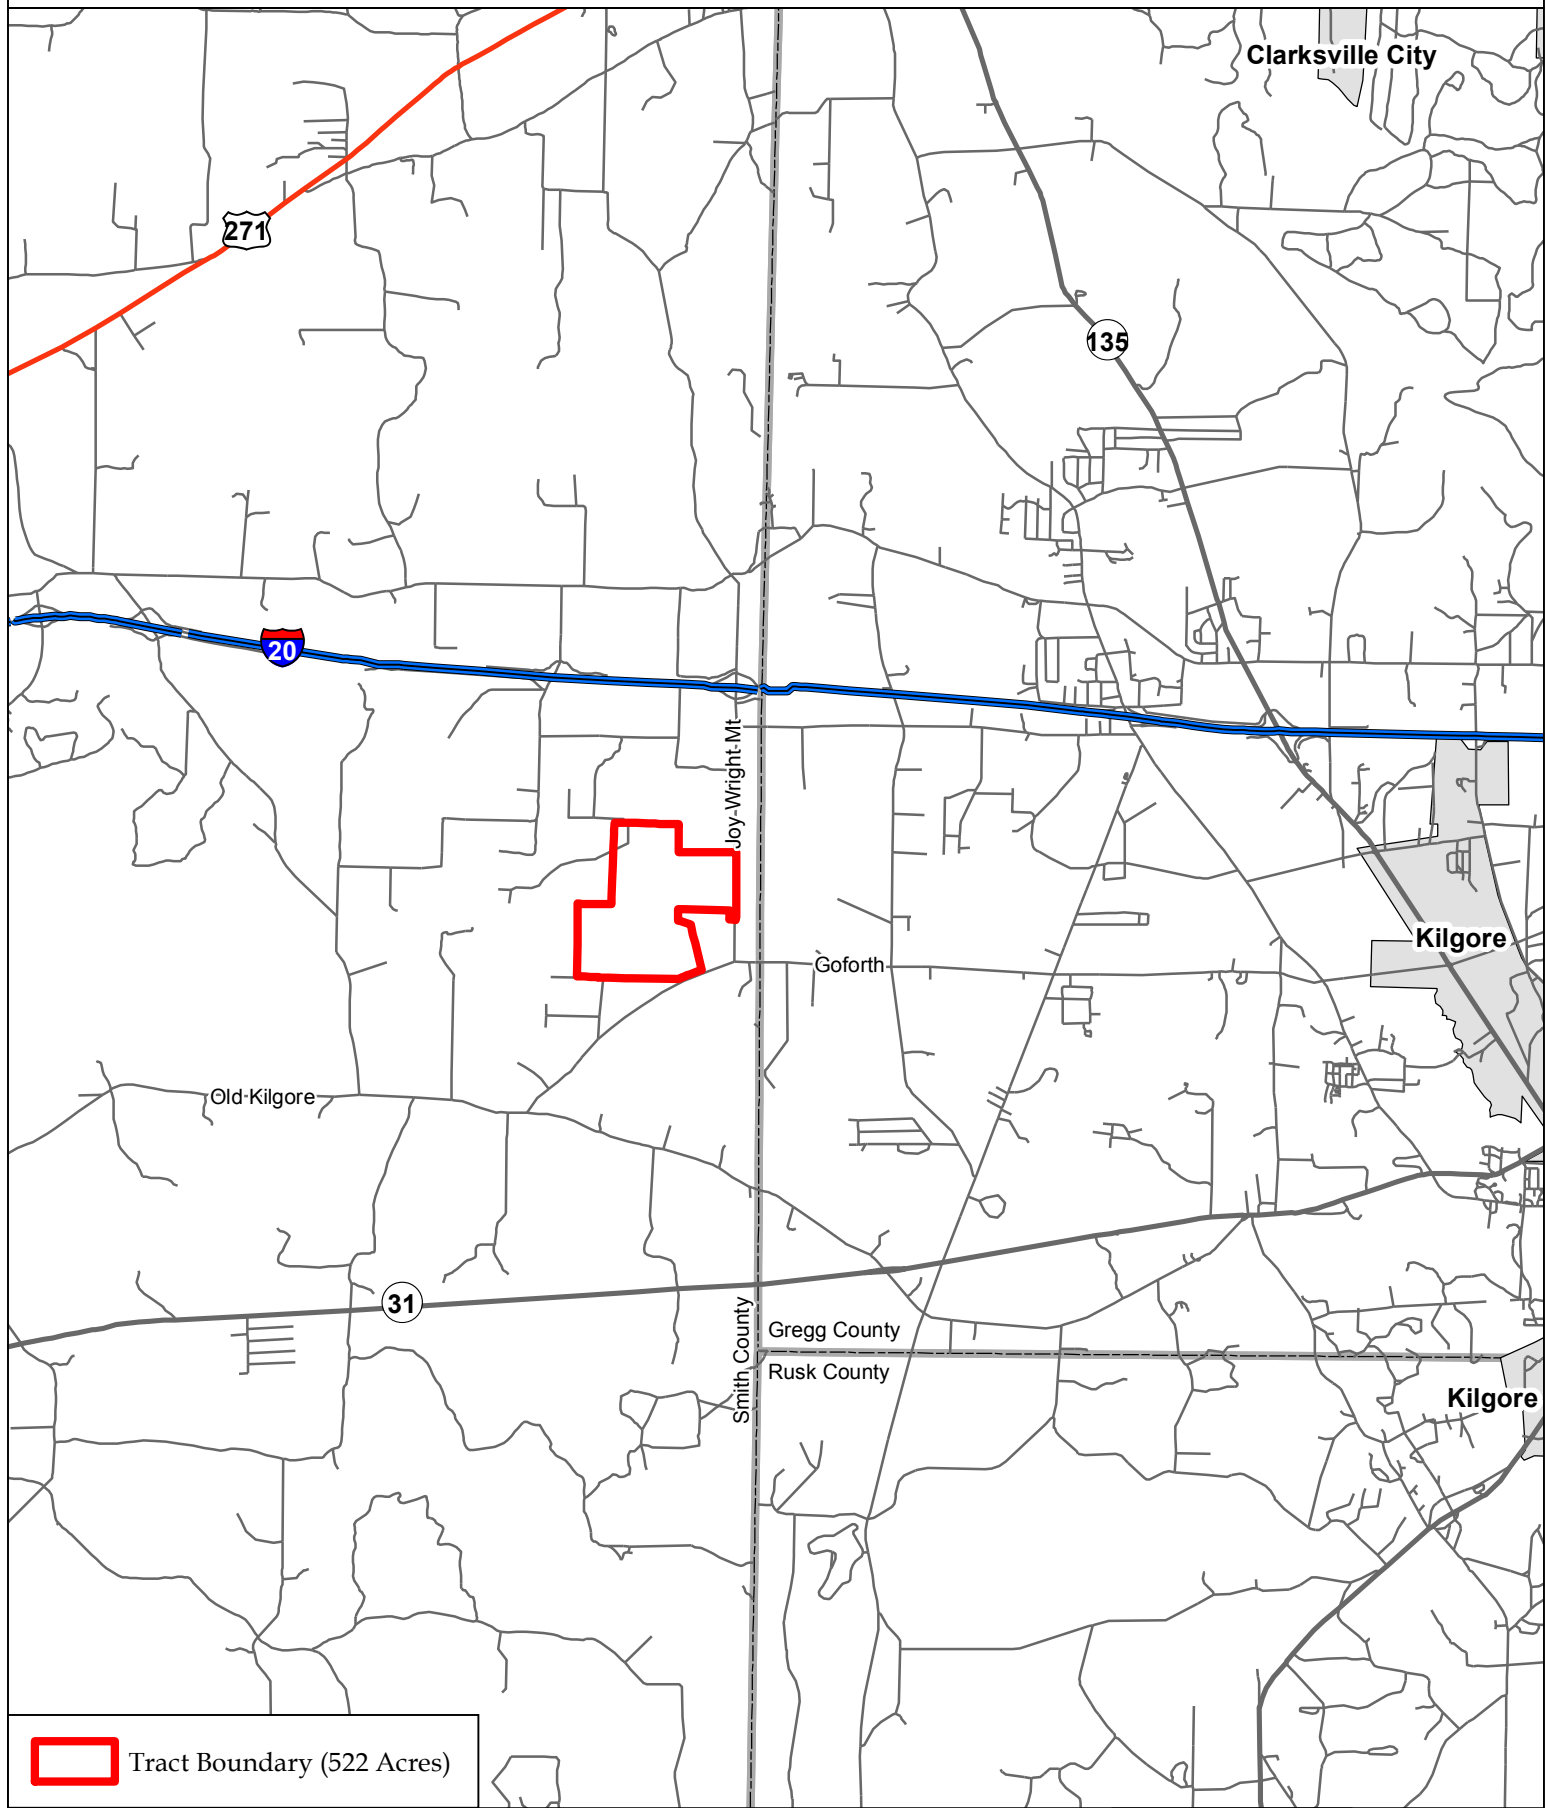

Caruth Building Service
Smith County, Texas

 Tract Boundary (522 Acres)

9/14/2017

1 Inch = 7,000 Feet

No claims are made to the accuracy or completeness of the data shown in this map or to the map's suitability for a particular use. The information depicted may contain inaccuracies and is provided "as is".