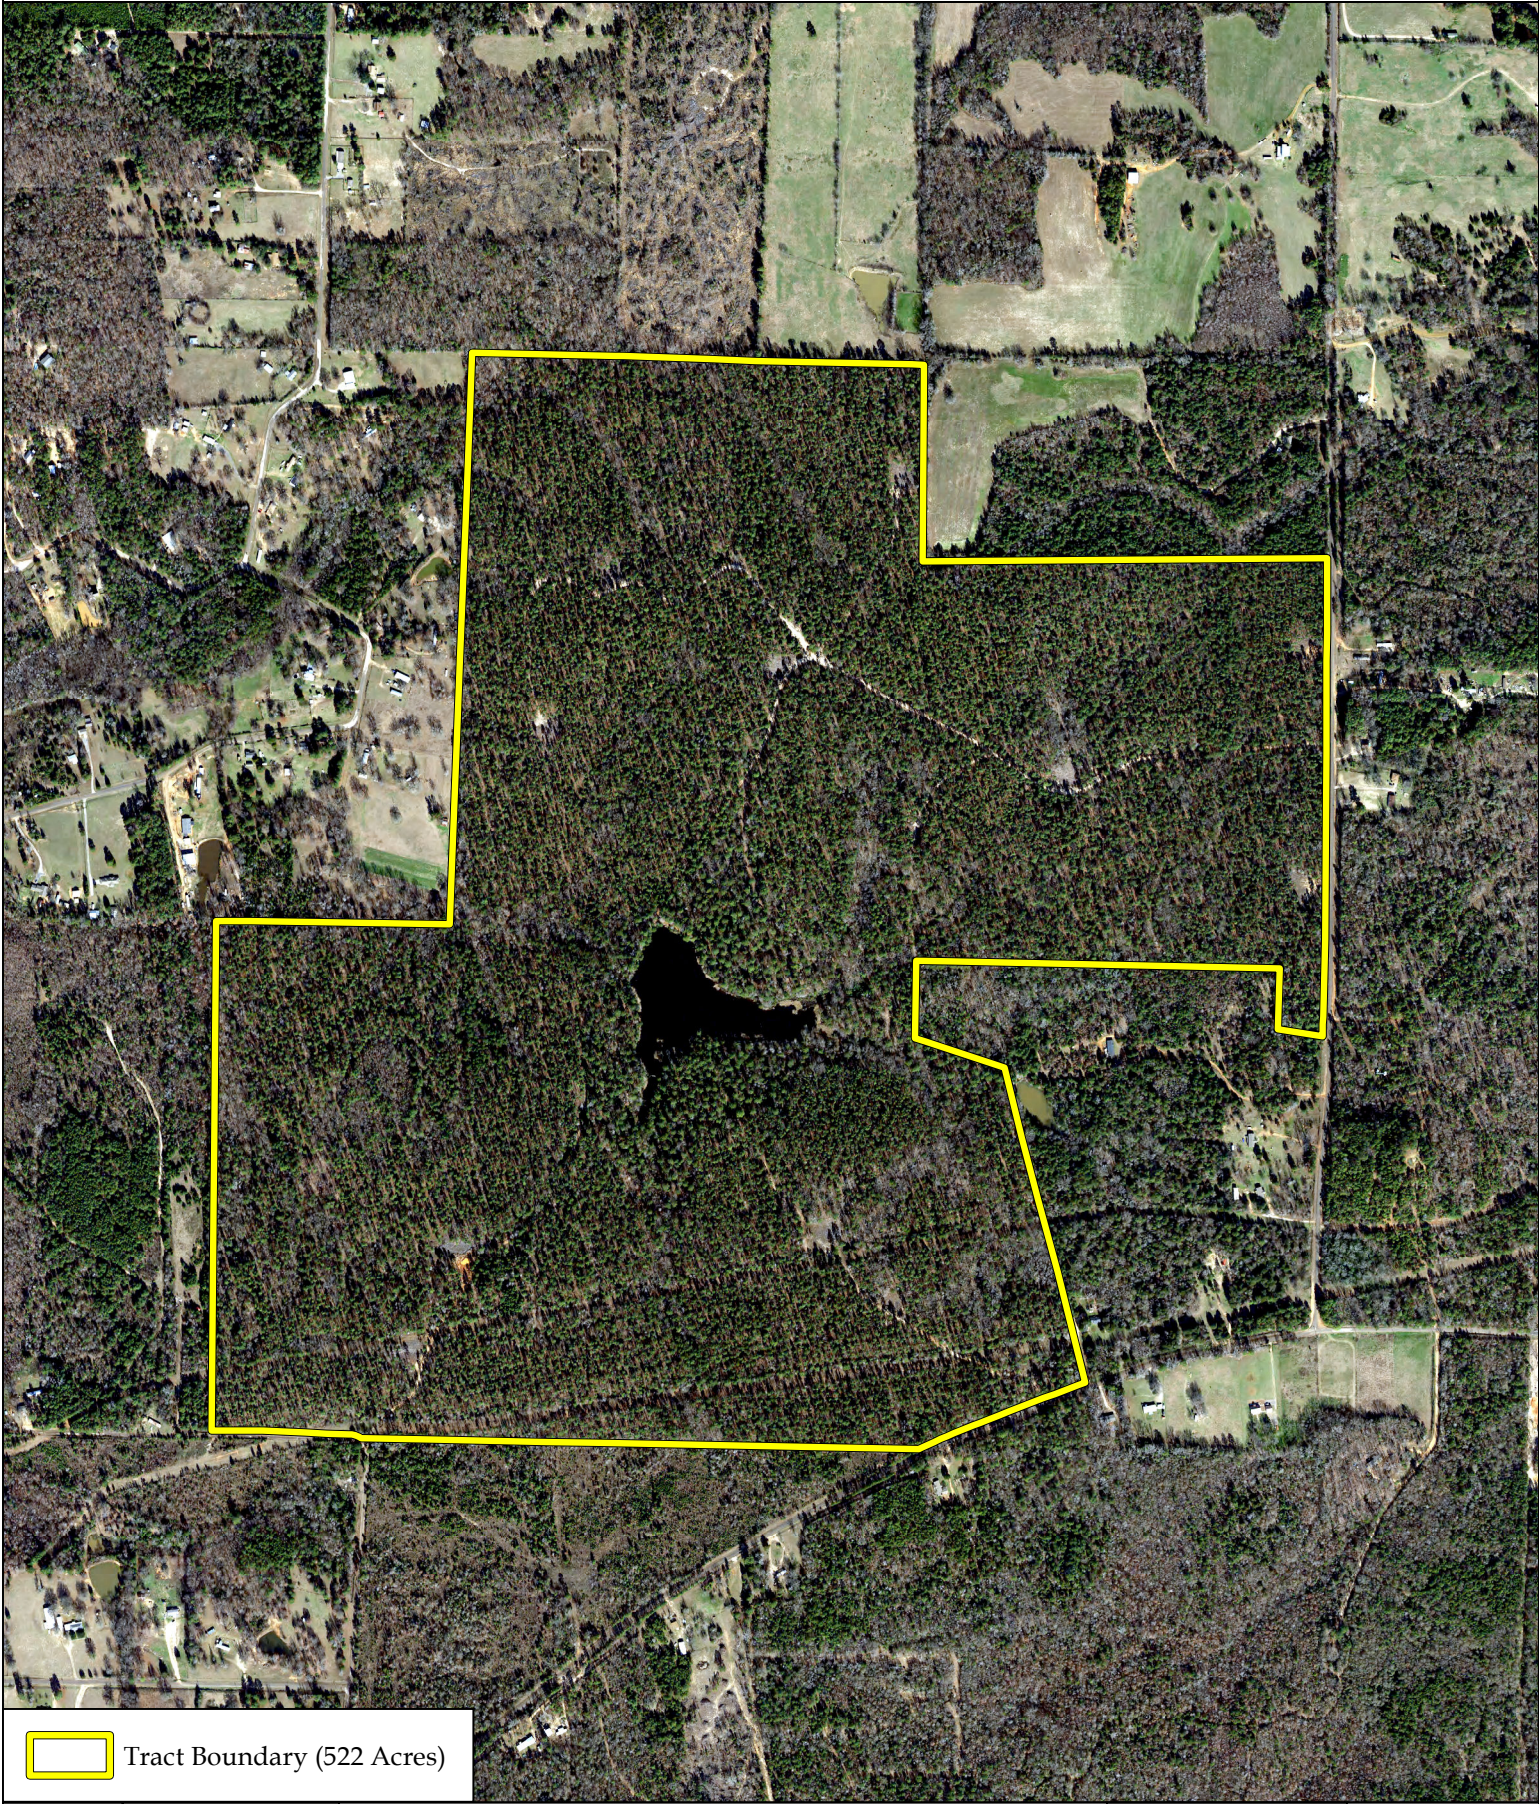

Caruth Building Service
Smith County, Texas

Tract Boundary (522 Acres)

9/14/2017
Imagery: 2015 TOP

1 Inch = 1,000 Feet