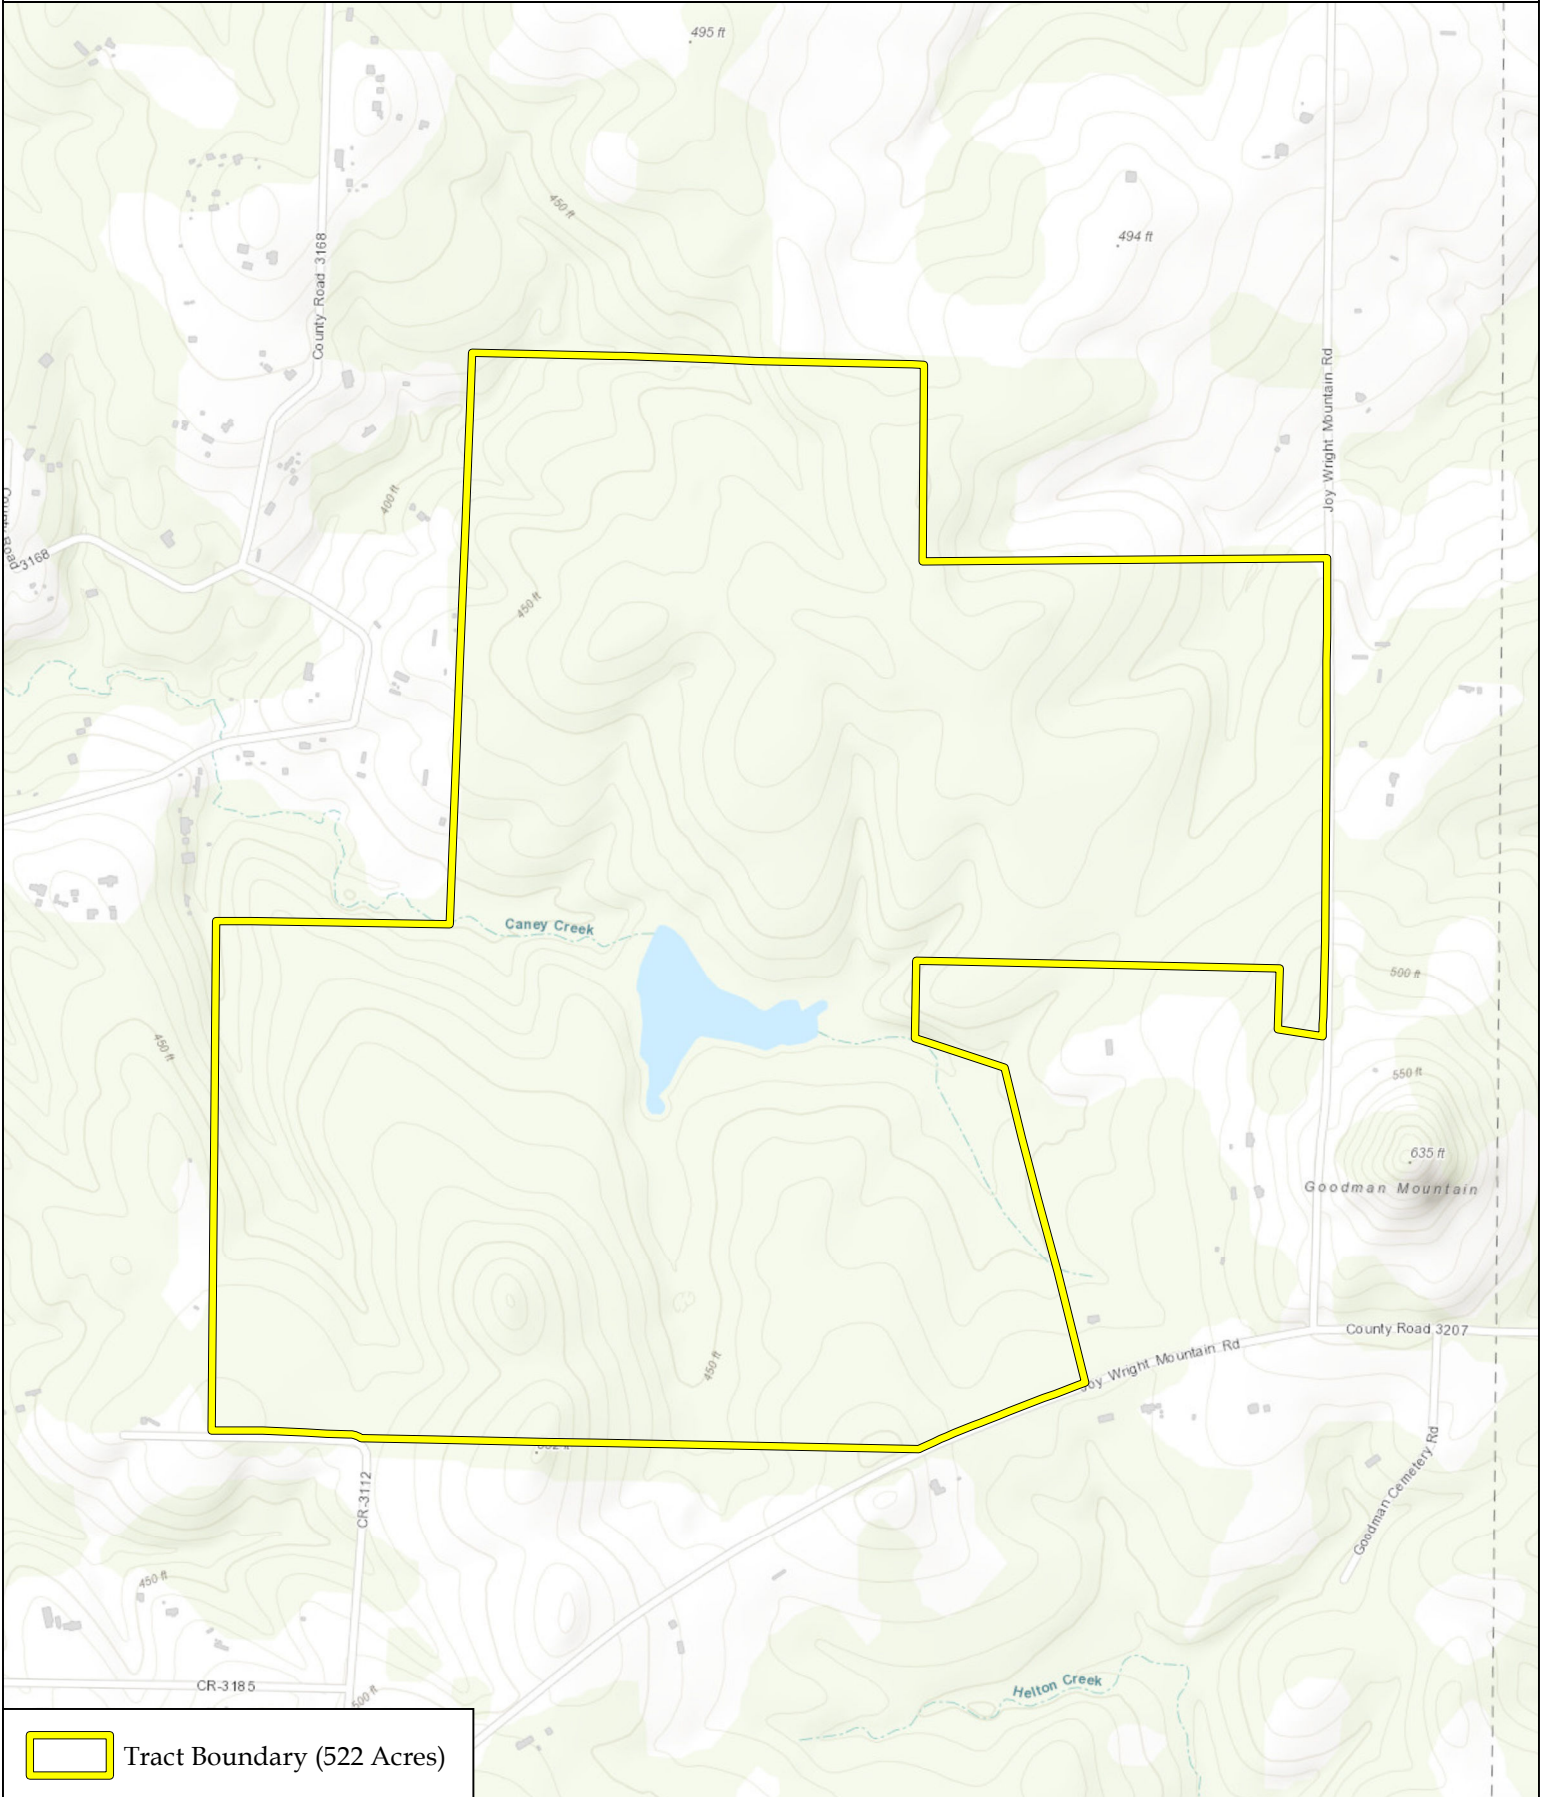

Caruth Building Service Smith County, Texas

Tract Boundary (522 Acres)

9/14/2017
Imagery: TOPO

1 Inch = 1,000 Feet