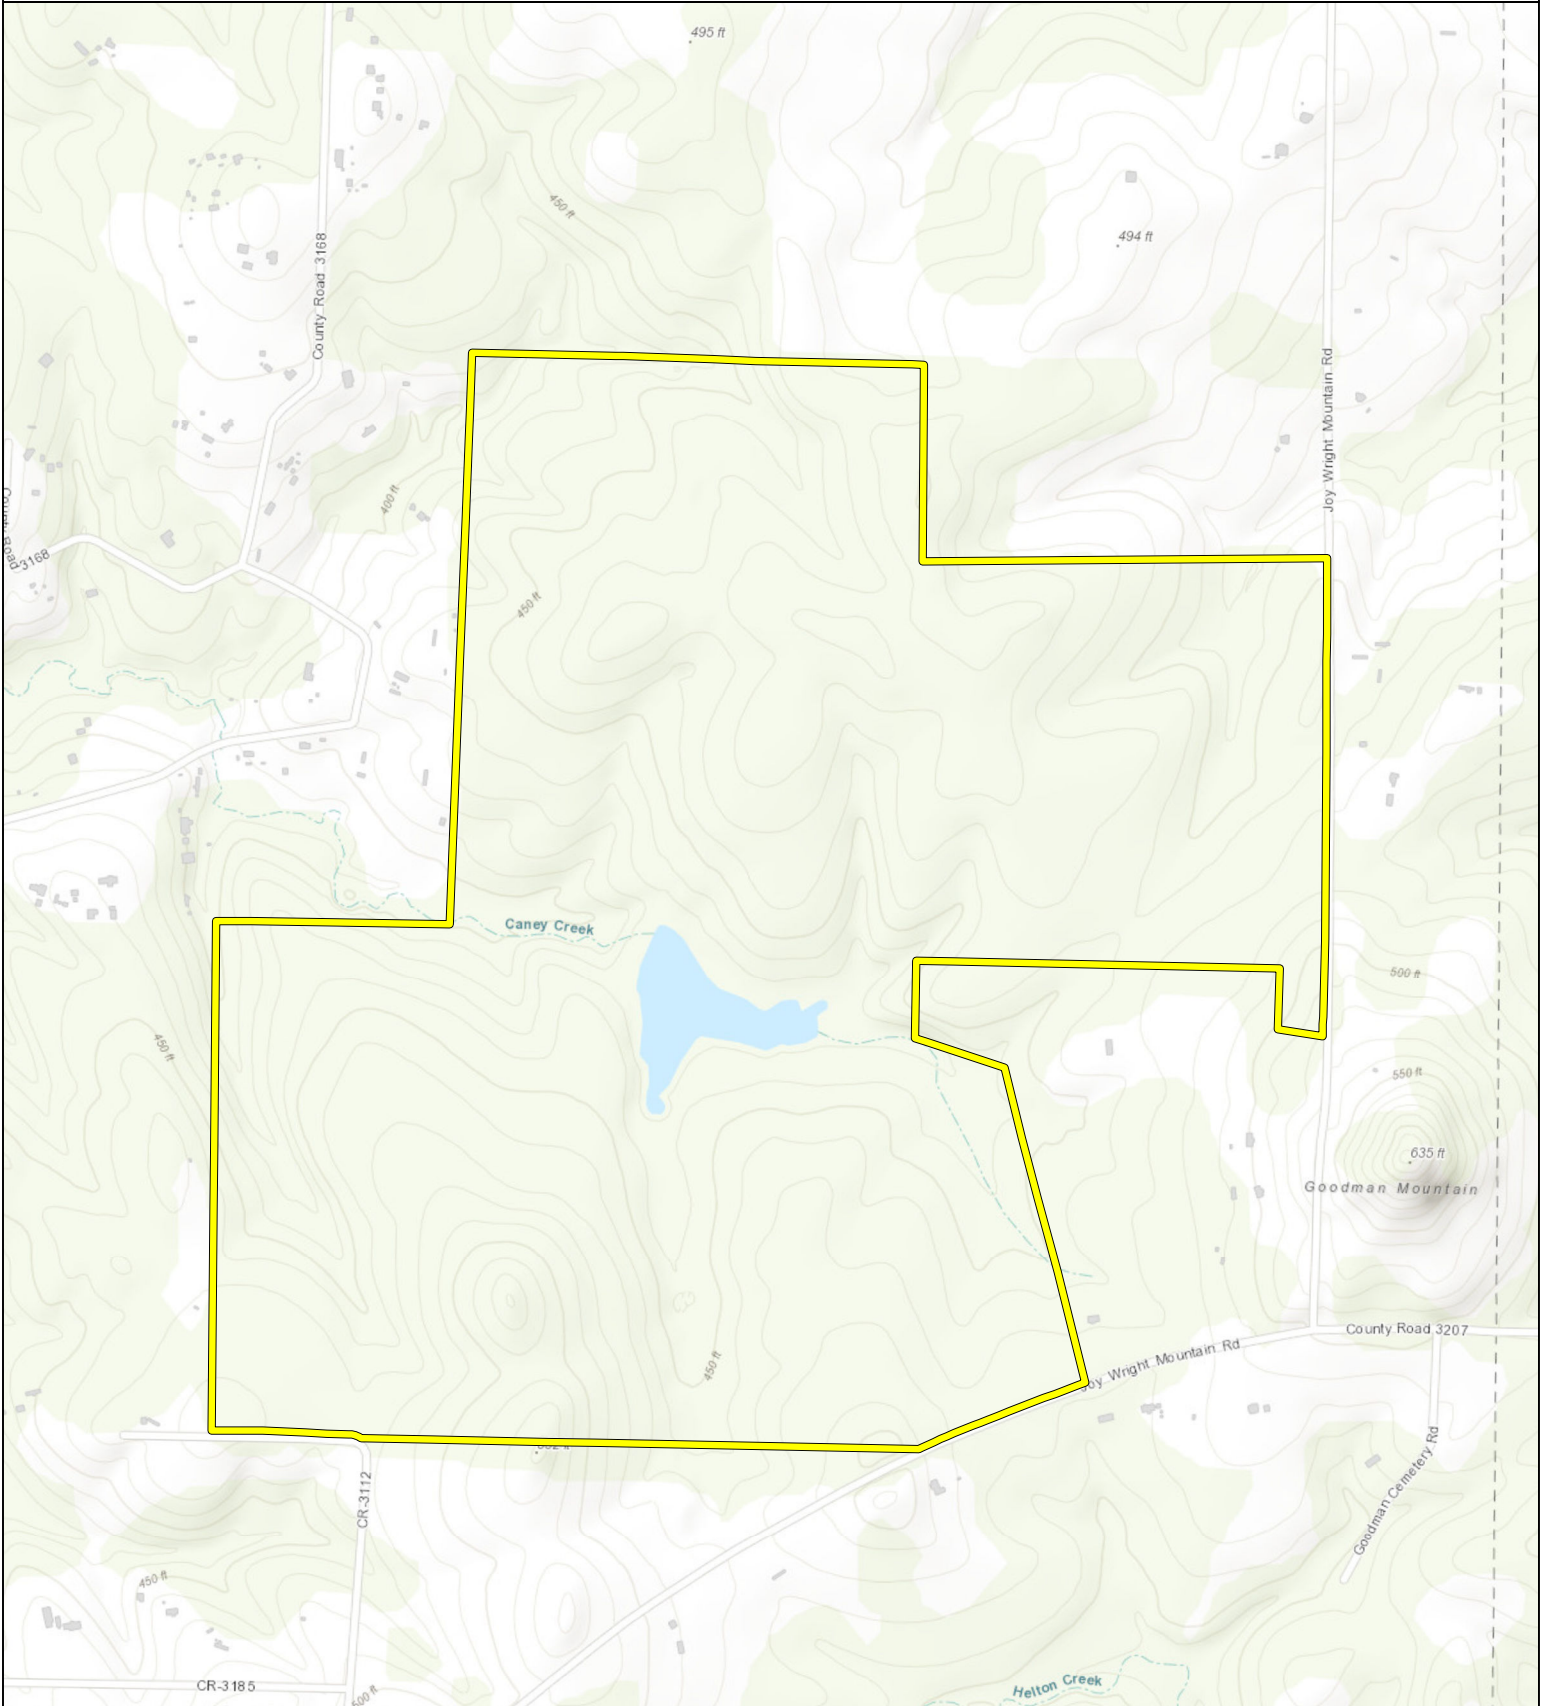

Caruth Building Service Smith County, Texas

Tract Boundary (522 Acres)

9/14/2017
Imagery: TOPO

1 Inch = 1,000 Feet