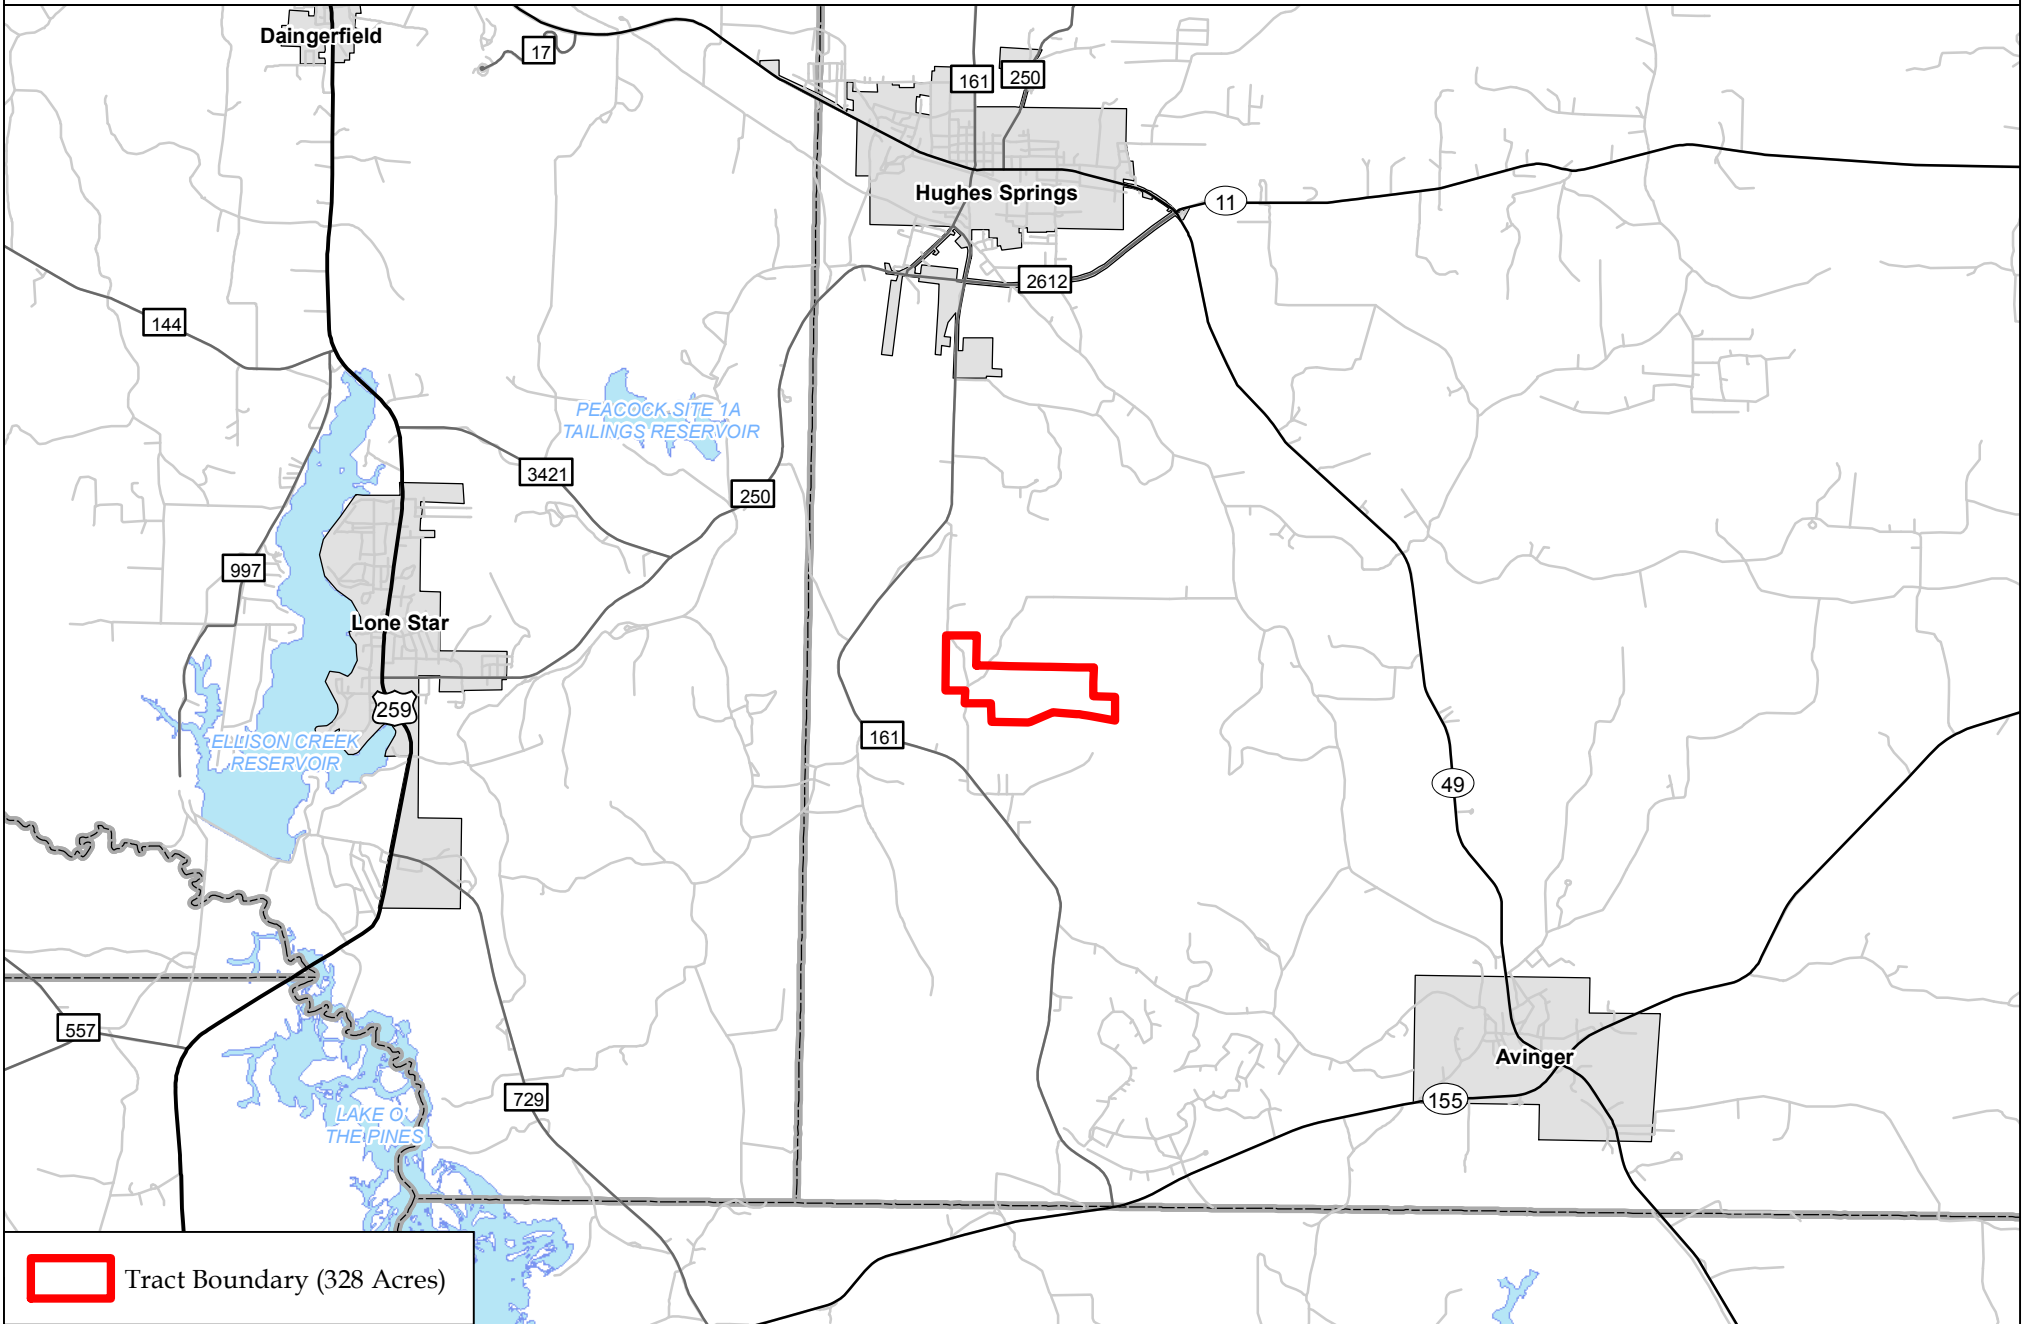

JFS Timber Partners LTD - Walker Tract
Cass County, Texas

Tract Boundary (328 Acres)

11/8/2016
Imagery:

1 Inch = 2 Miles