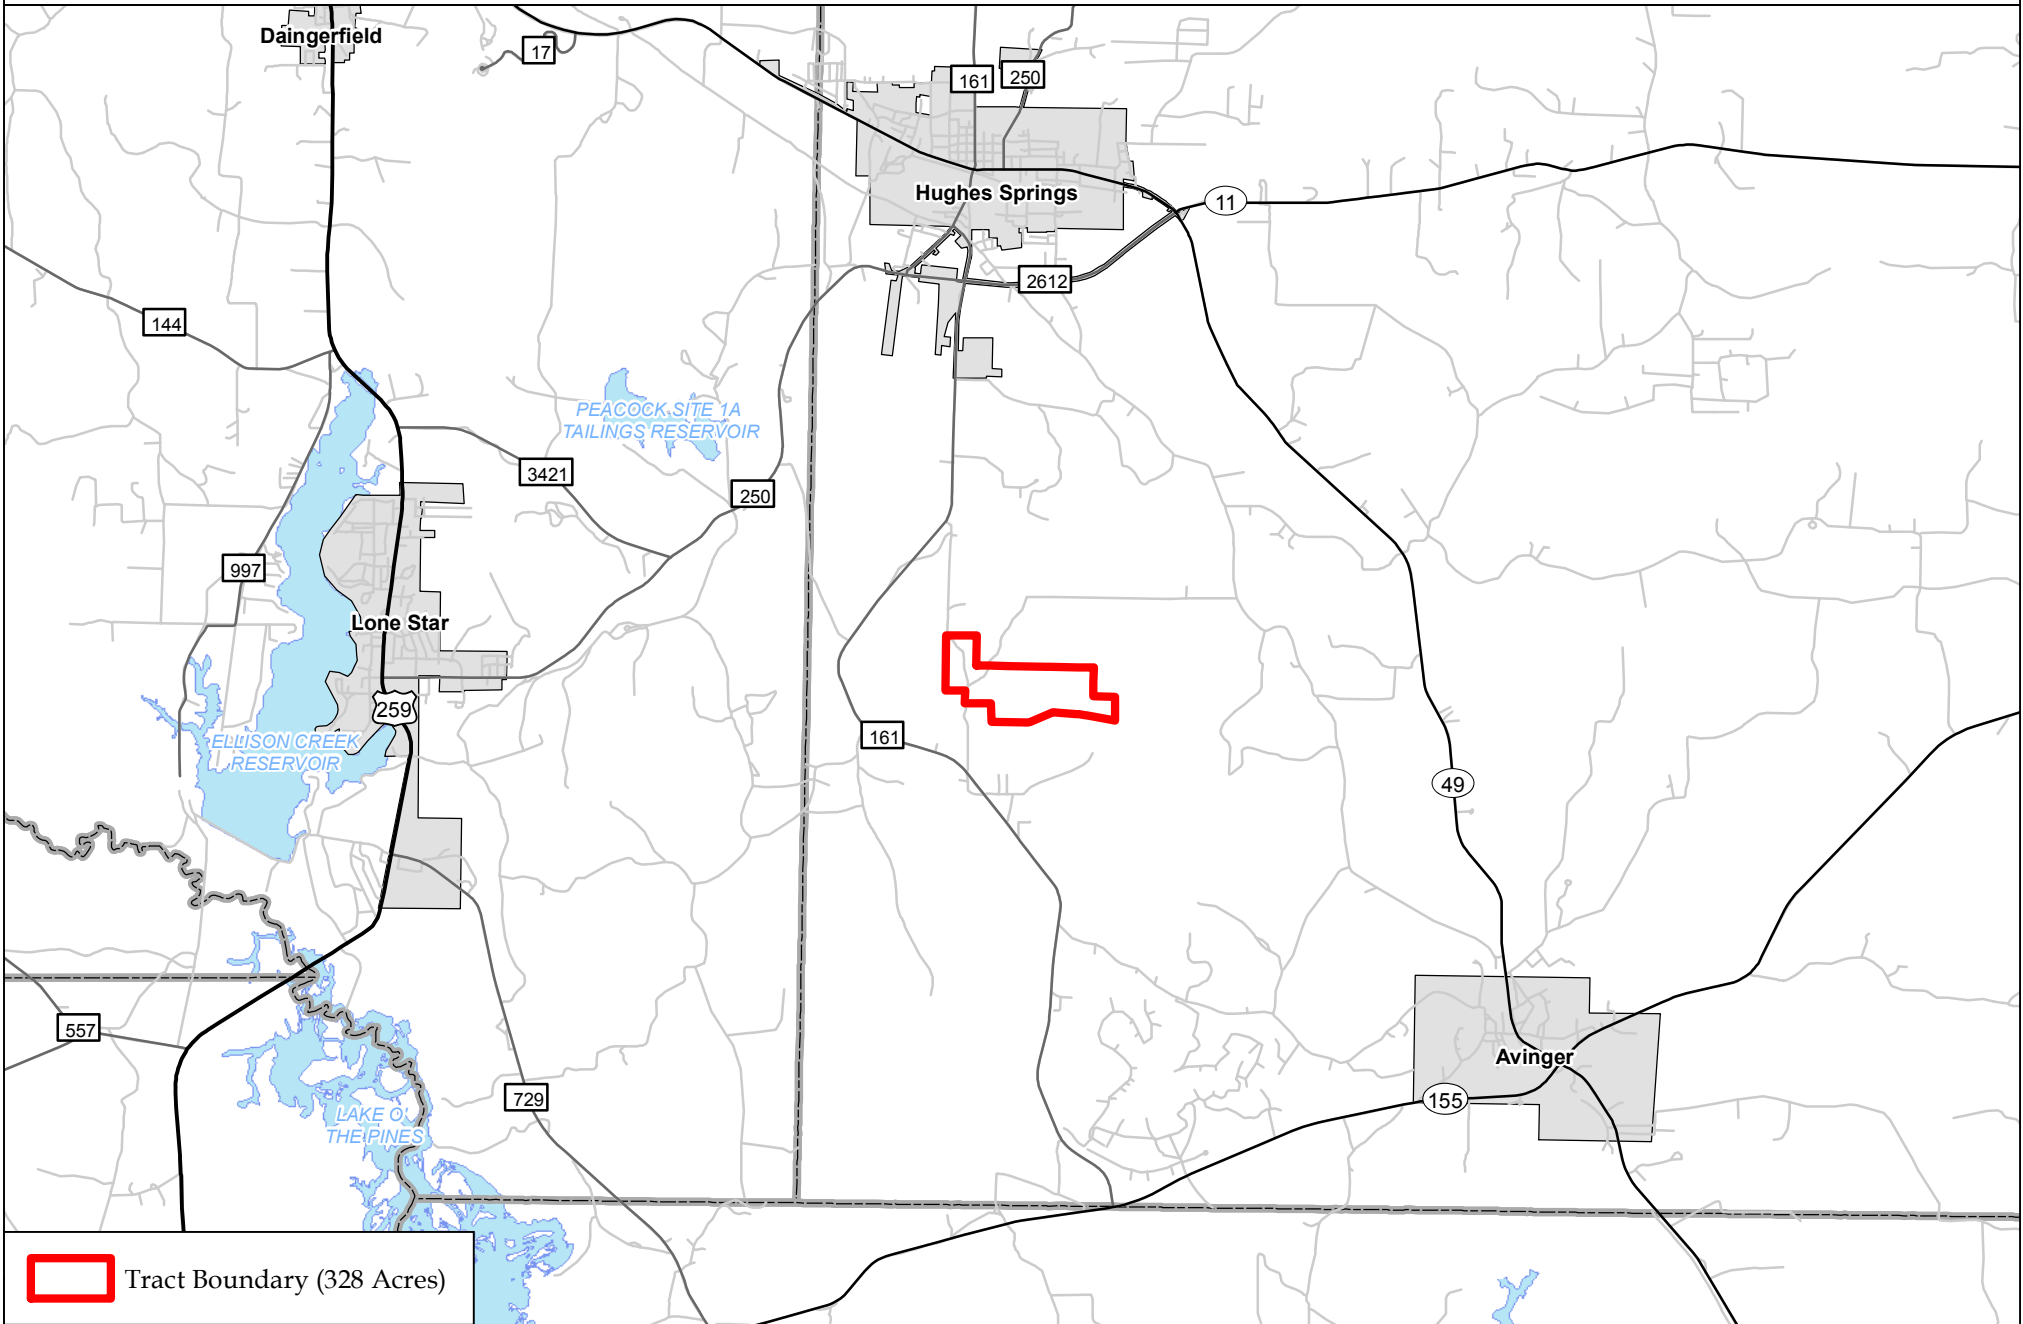

JFS Timber Partners LTD - Walker Tract Cass County, Texas

Tract Boundary (328 Acres)

11/8/2016
Imagery:

1 Inch = 2 Miles