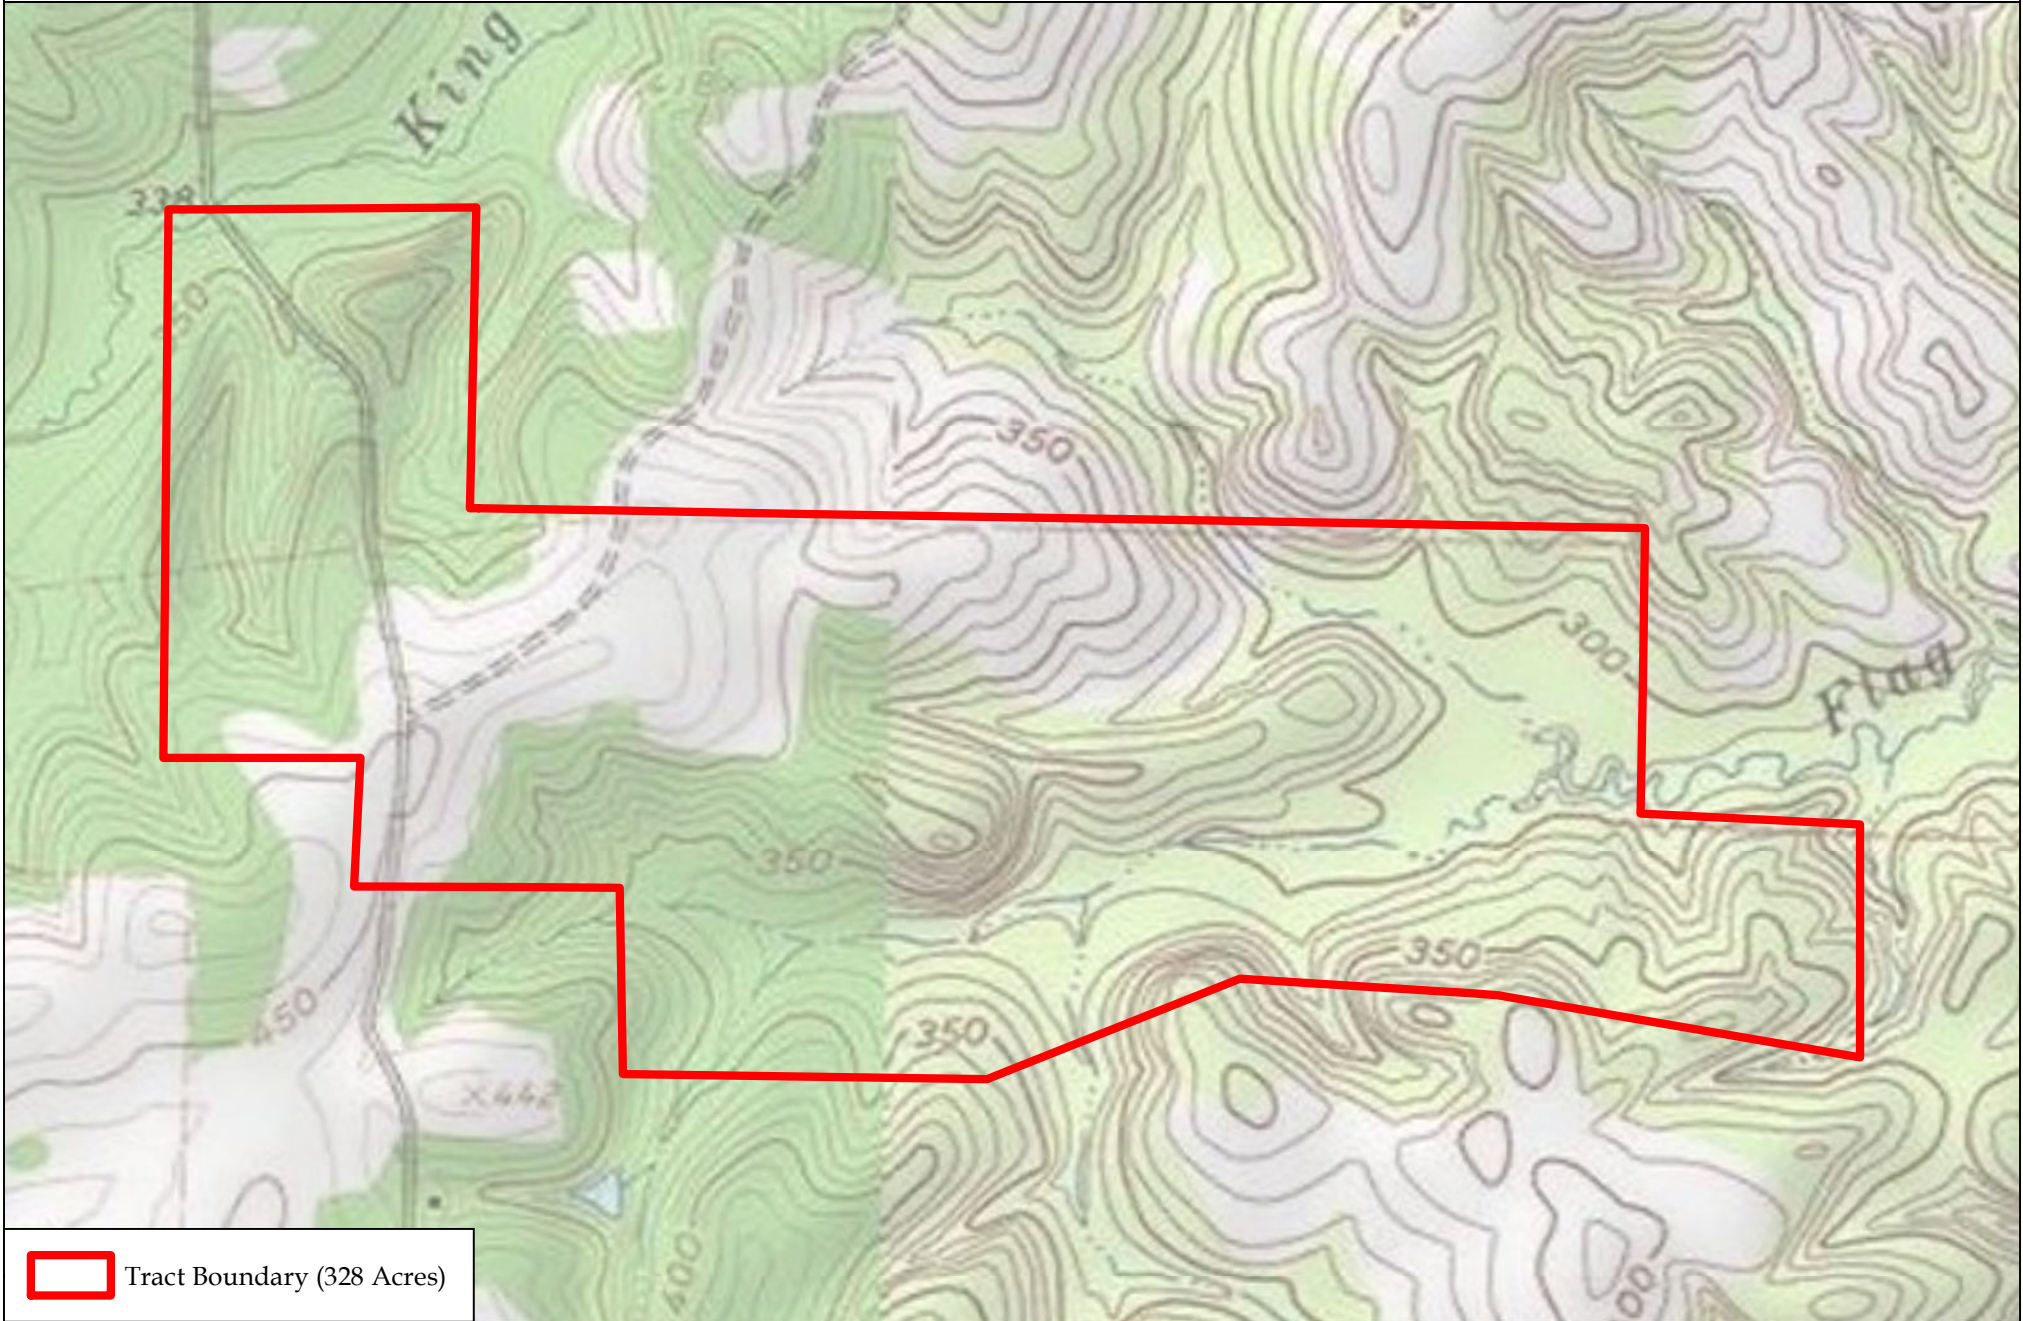

JFS Timber Partners LTD - Walker Tract
Cass County, Texas

Tract Boundary (328 Acres)

11/8/2016
Imagery: USGS

1 Inch = 800 Feet