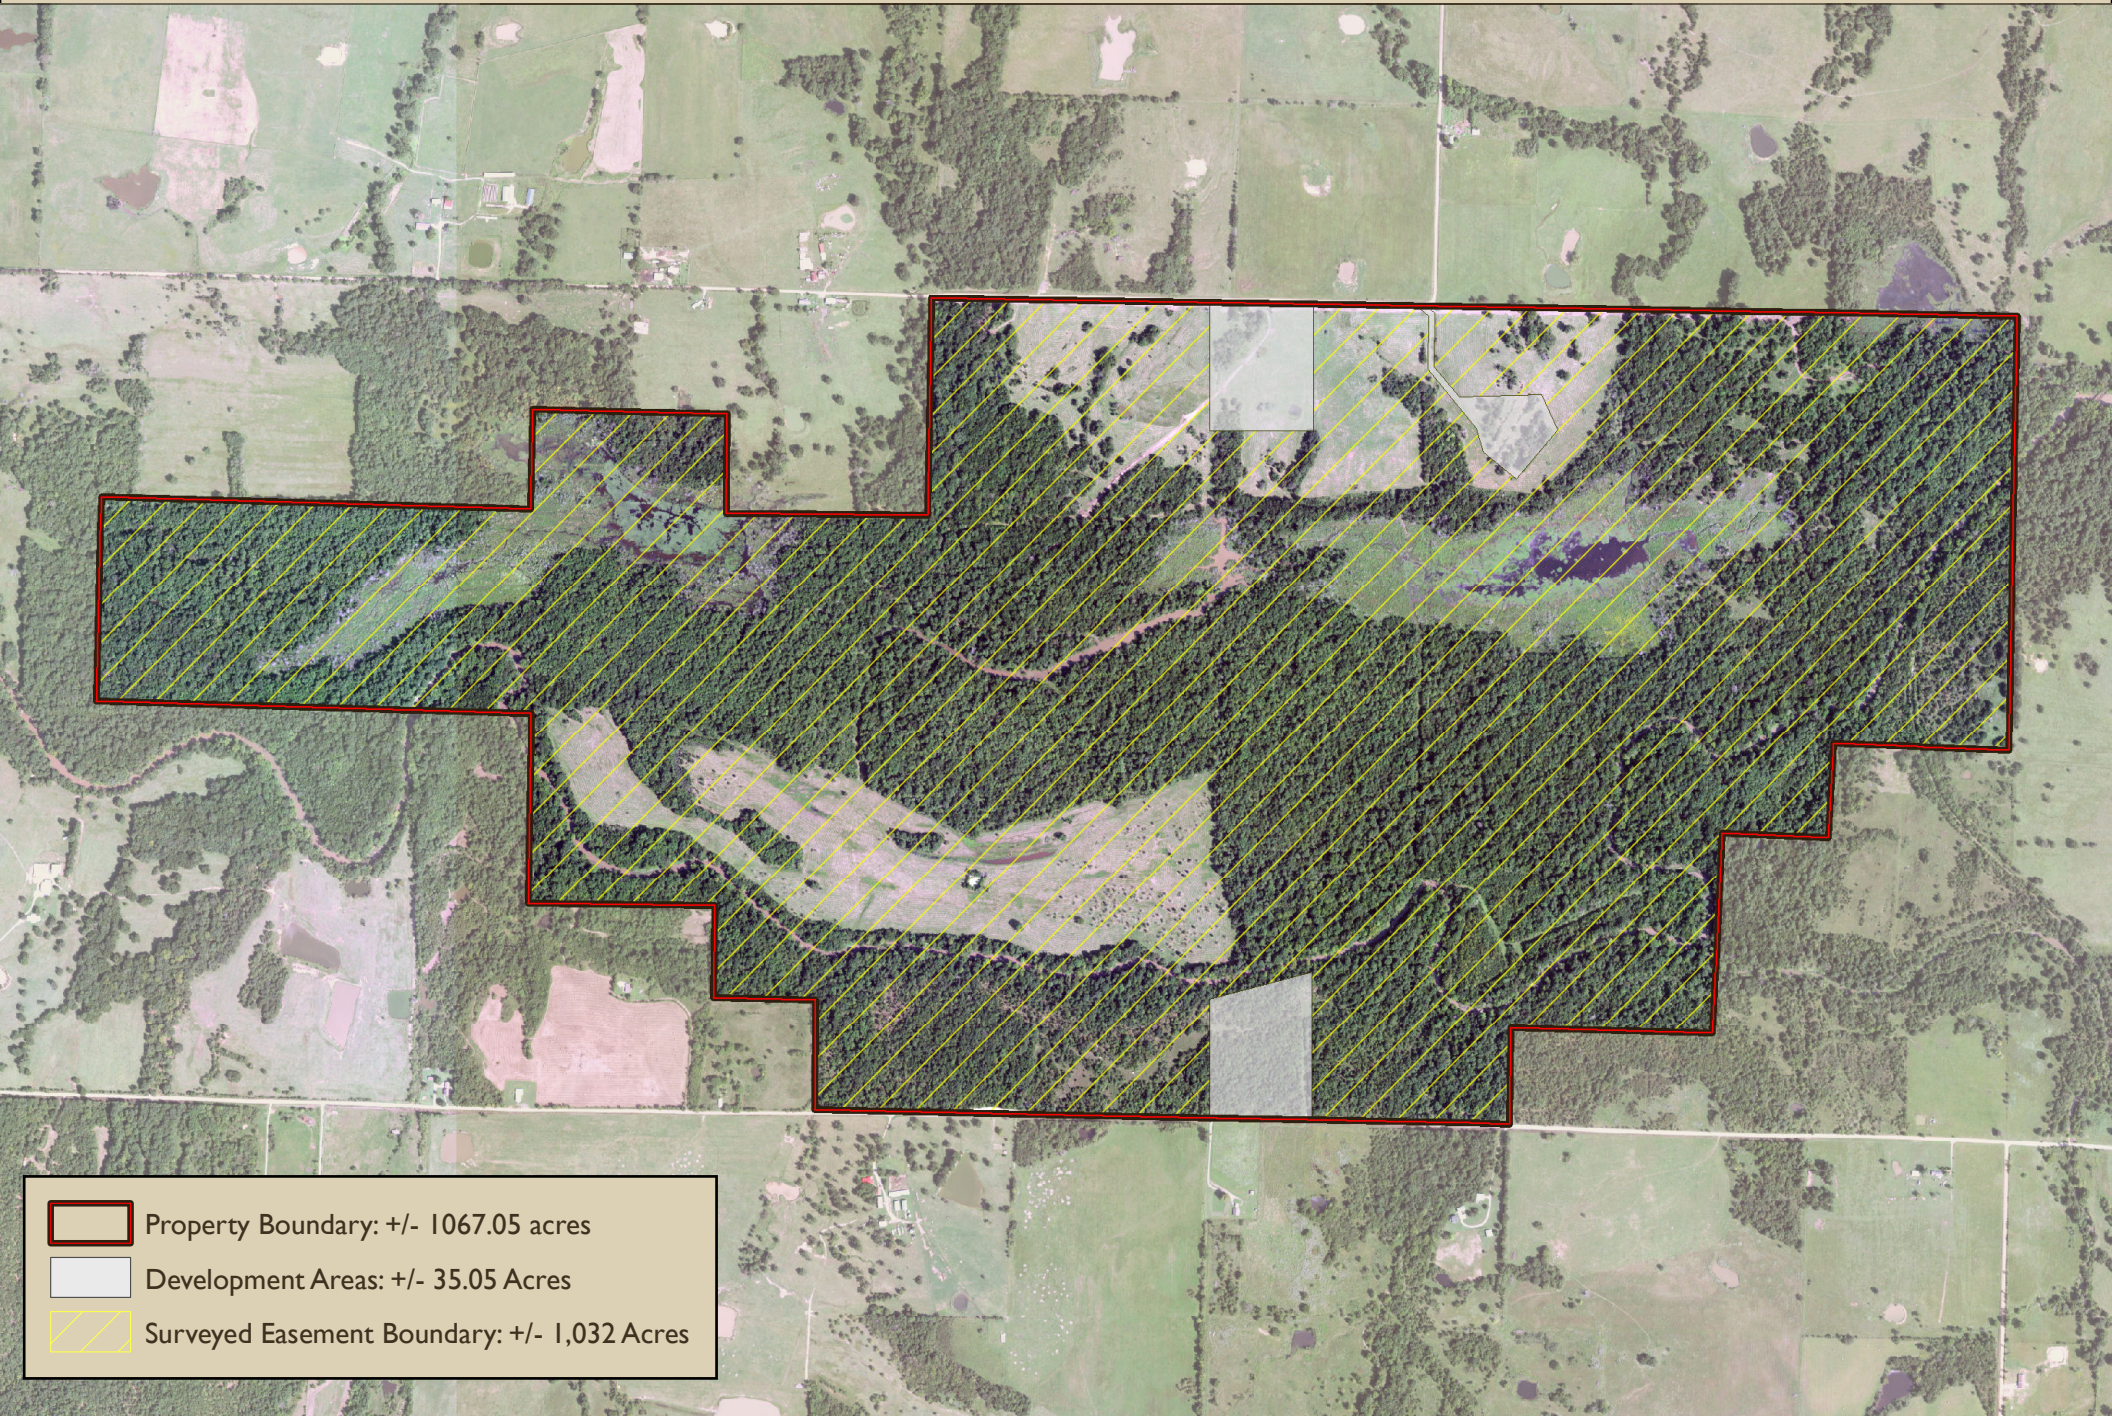

**+/- 1067.05 Acre Tract
McIntosh County, Oklahoma**

 Property Boundary: +/- 1067.05 acres
 Development Areas: +/- 35.05 Acres
 Surveyed Easement Boundary: +/- 1,032 Acres

4/22/2021

Imagery: 2019

1 Inch = 1,274 Feet

This map was generated by TerraStone Land Co. No claims are made to the accuracy or completeness of the data depicted in this map or to the map's suitability for a particular use. The information depicted may contain inaccuracies and is provided "as is".