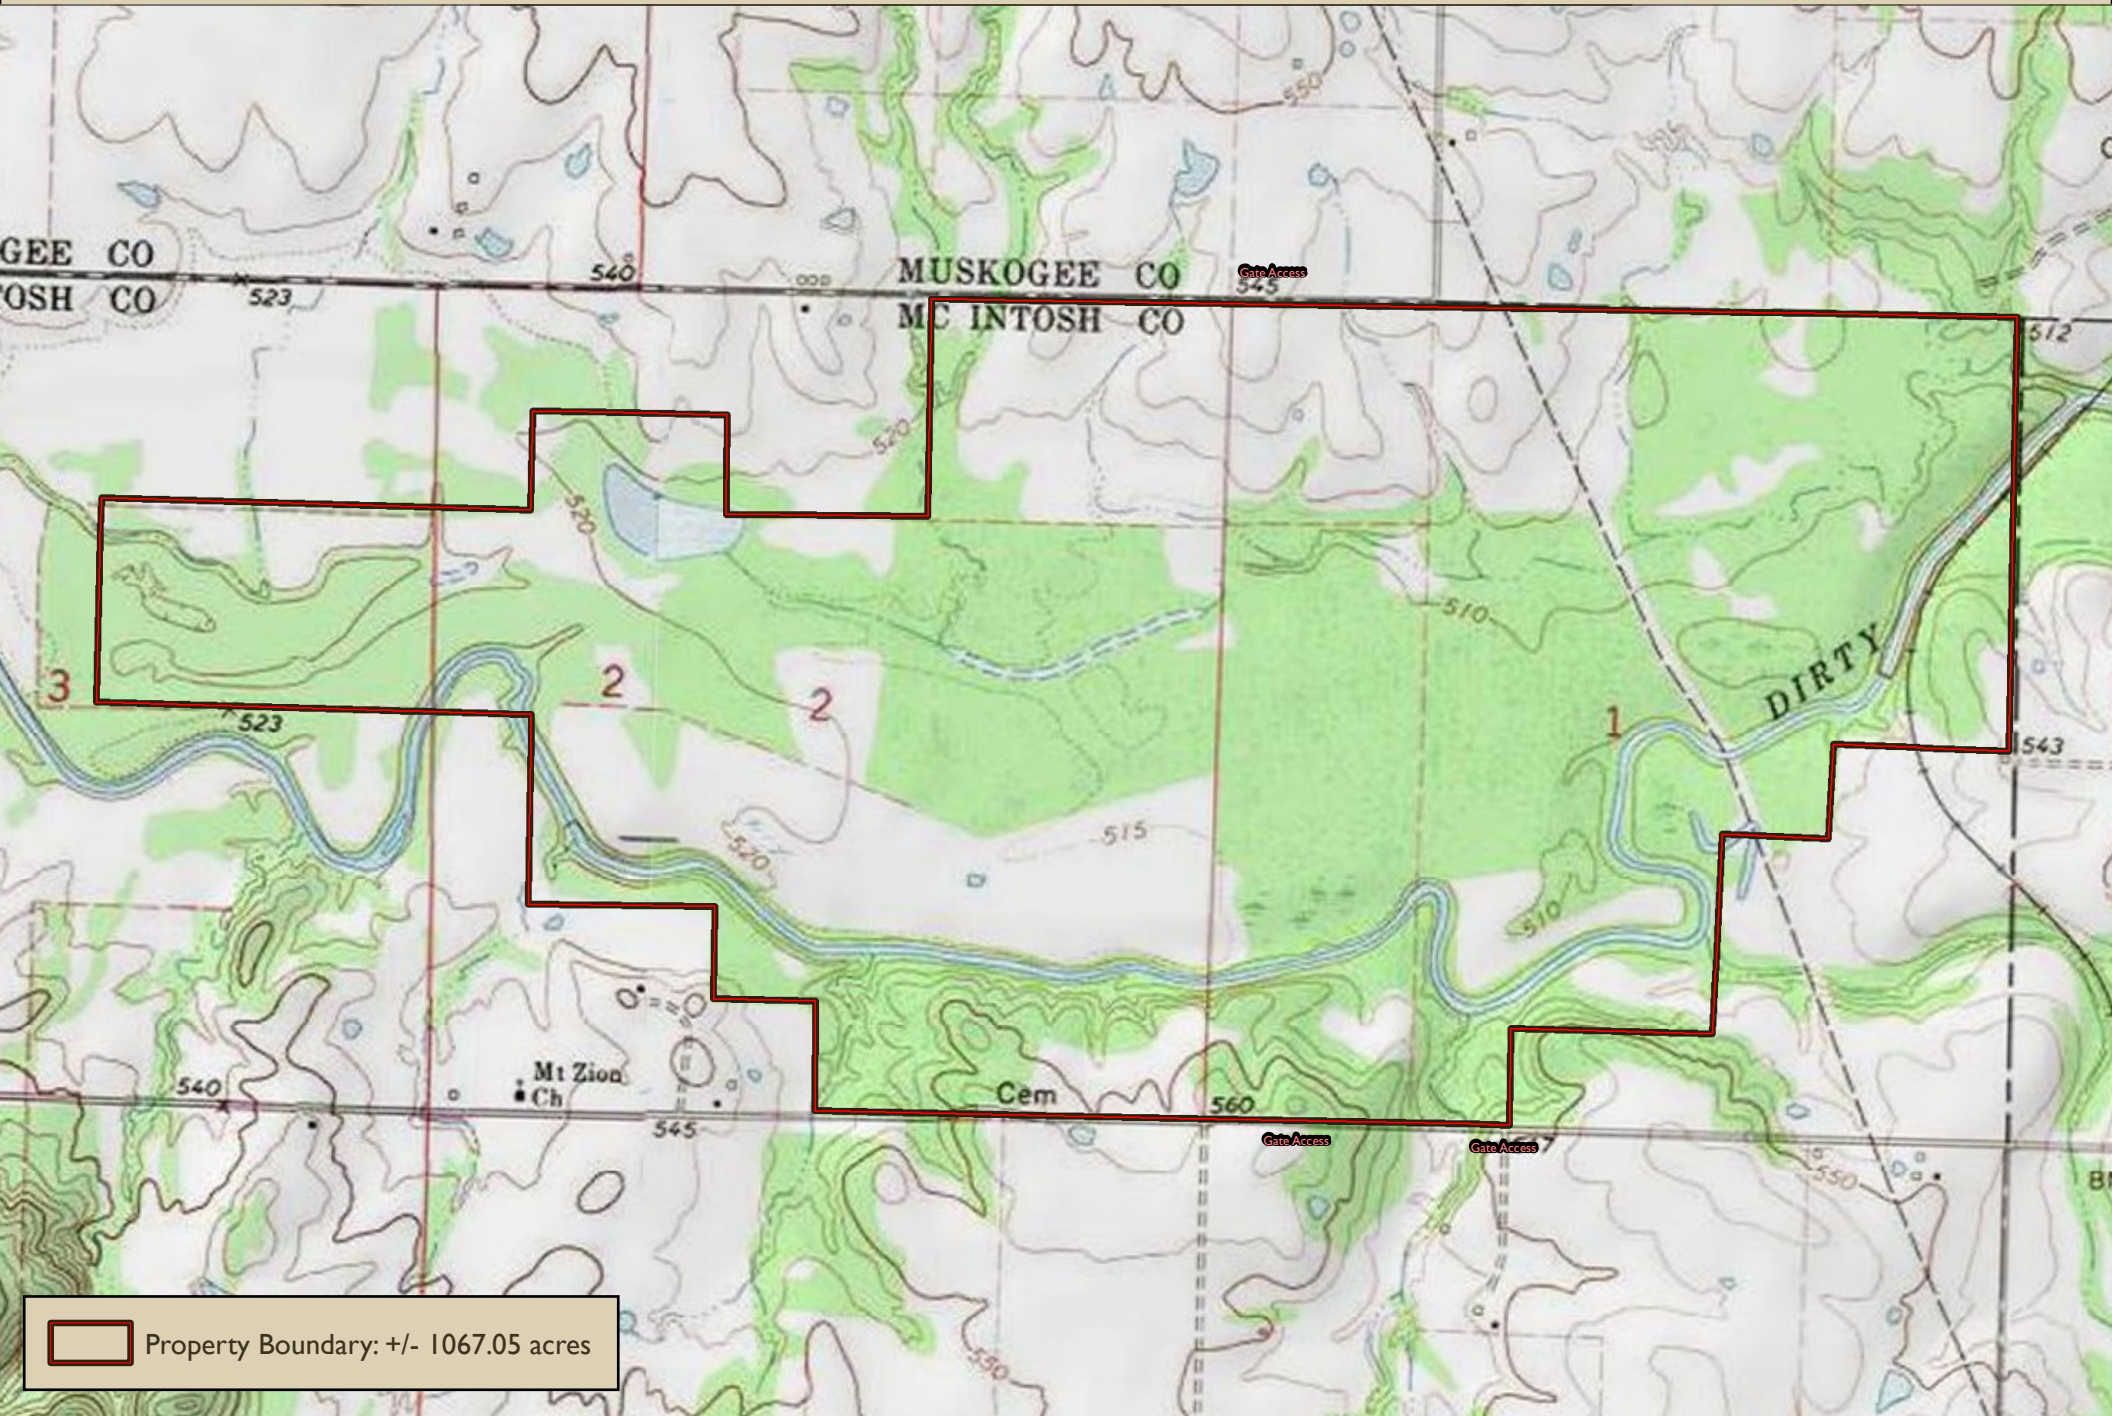

**+/- 1067.05 Acre Tract
McIntosh County, Oklahoma**

 Property Boundary: +/- 1067.05 acres

4/22/2021

Imagery: Topo

1 Inch = 1,274 Feet

This map was generated by TerraStone Land Co. No claims are made to the accuracy or completeness of the data depicted in this map or to the map's suitability for a particular use. The information depicted may contain inaccuracies and is provided "as is".