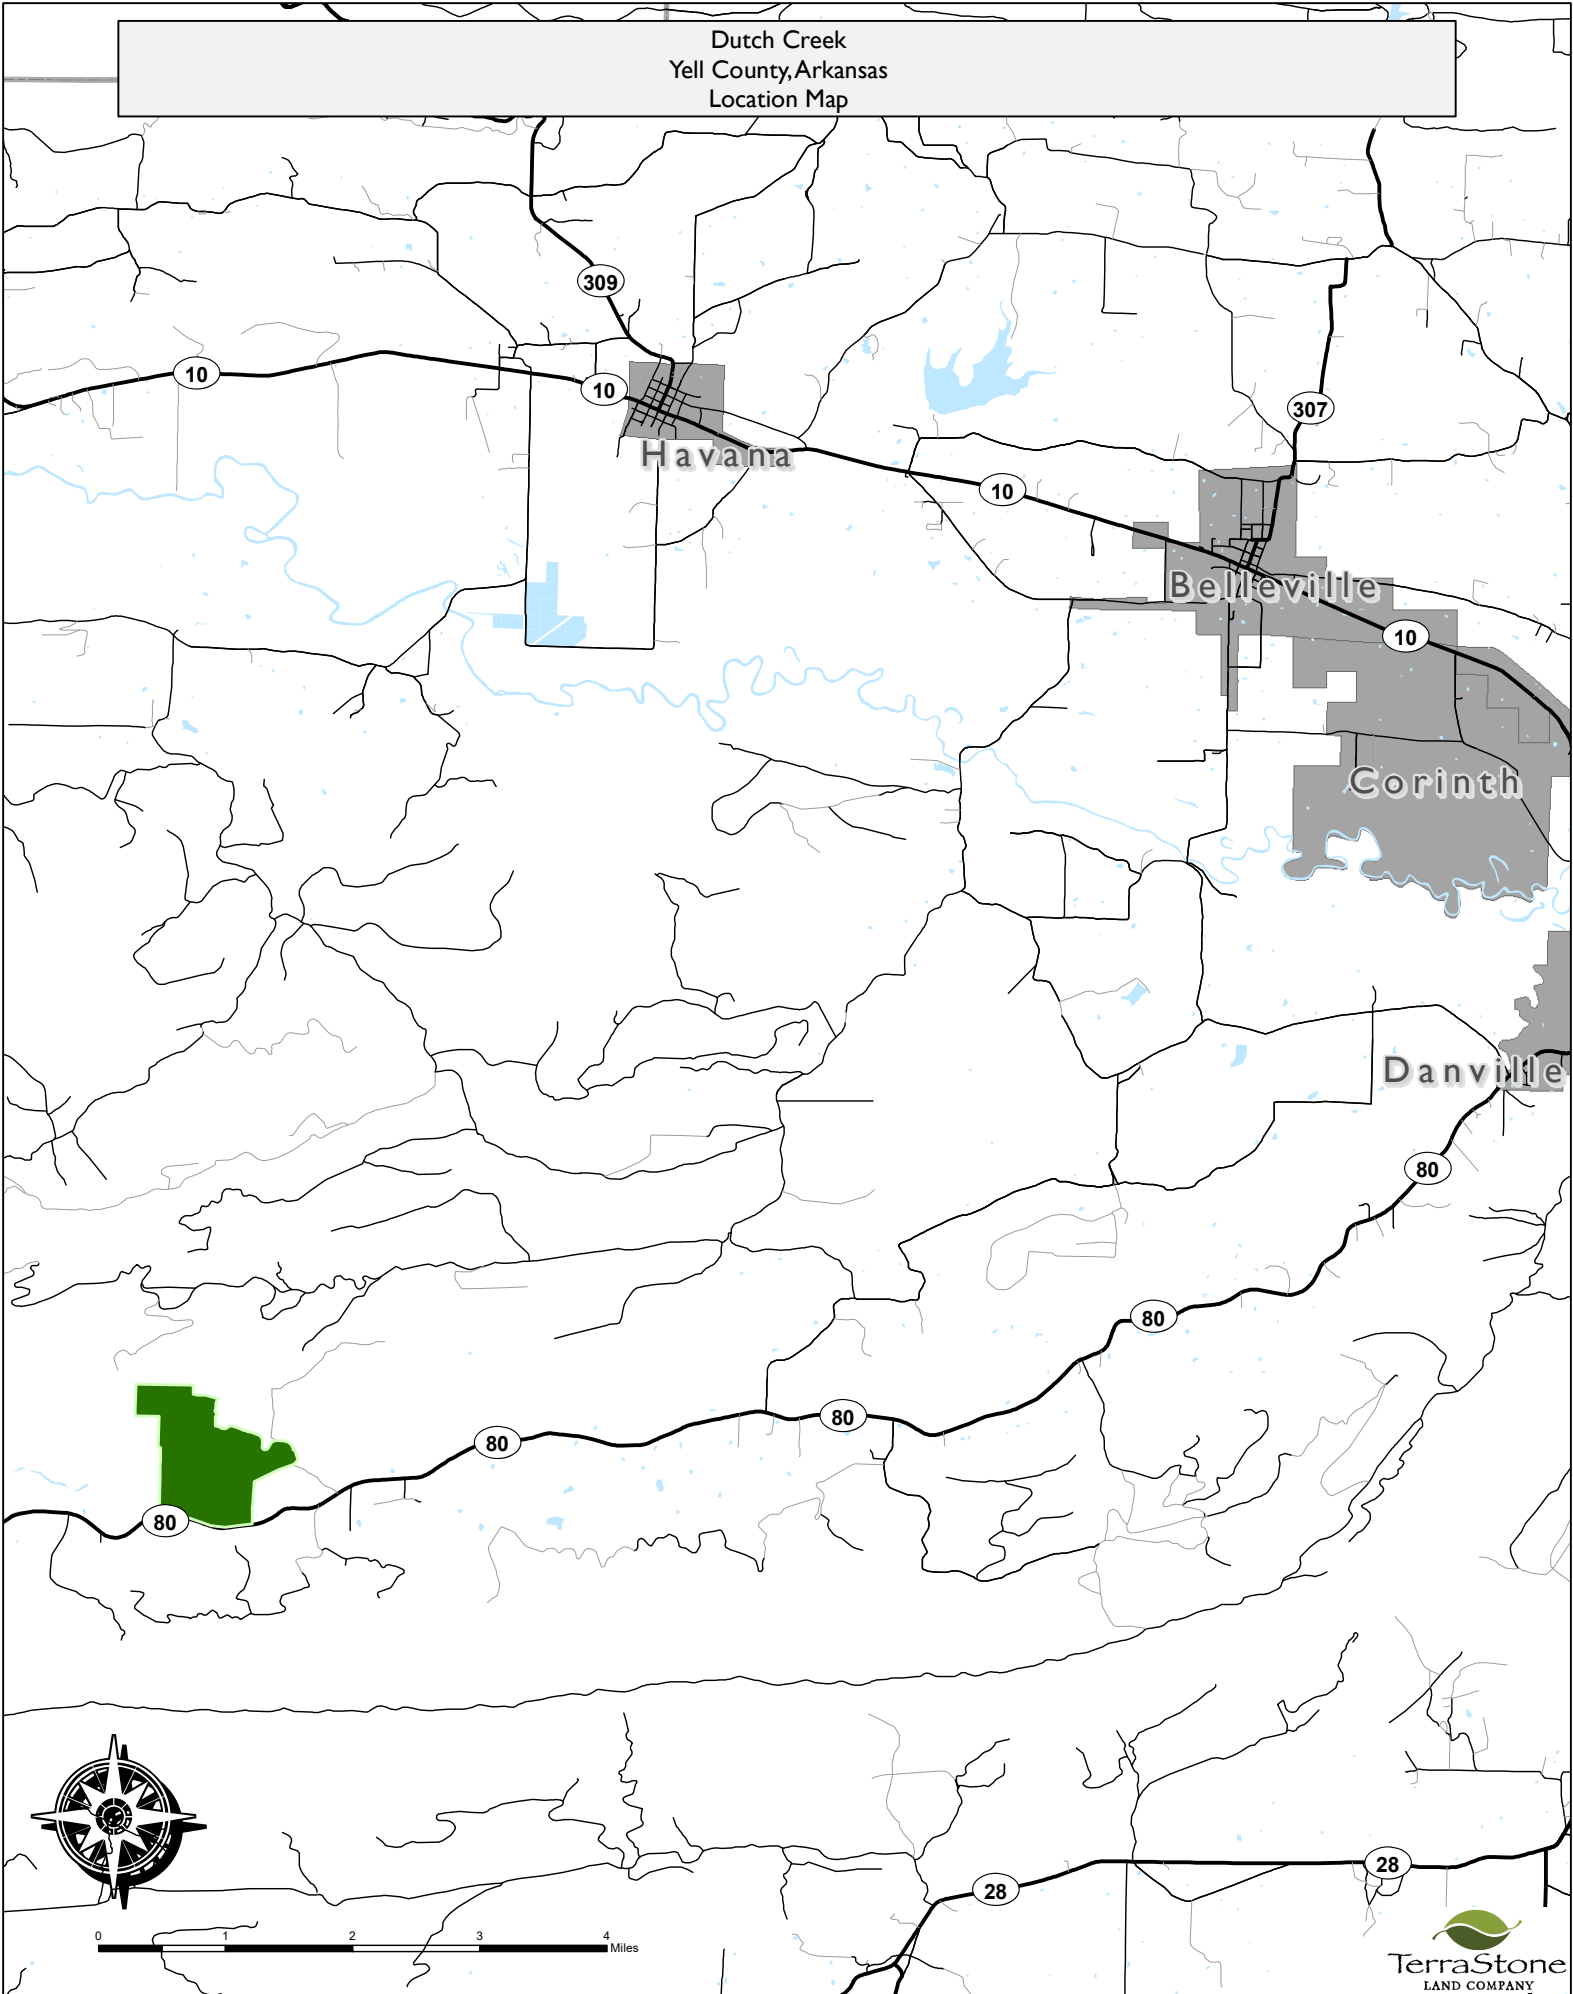

Dutch Creek
Yell County, Arkansas
Location Map

Approximate Tract Boundary

Cities

Counties

Water Bodies

10/8/2018

Texas Office: (936) 598-3053
Louisiana Office: (318) 797-1546

TerraStone
LAND COMPANY