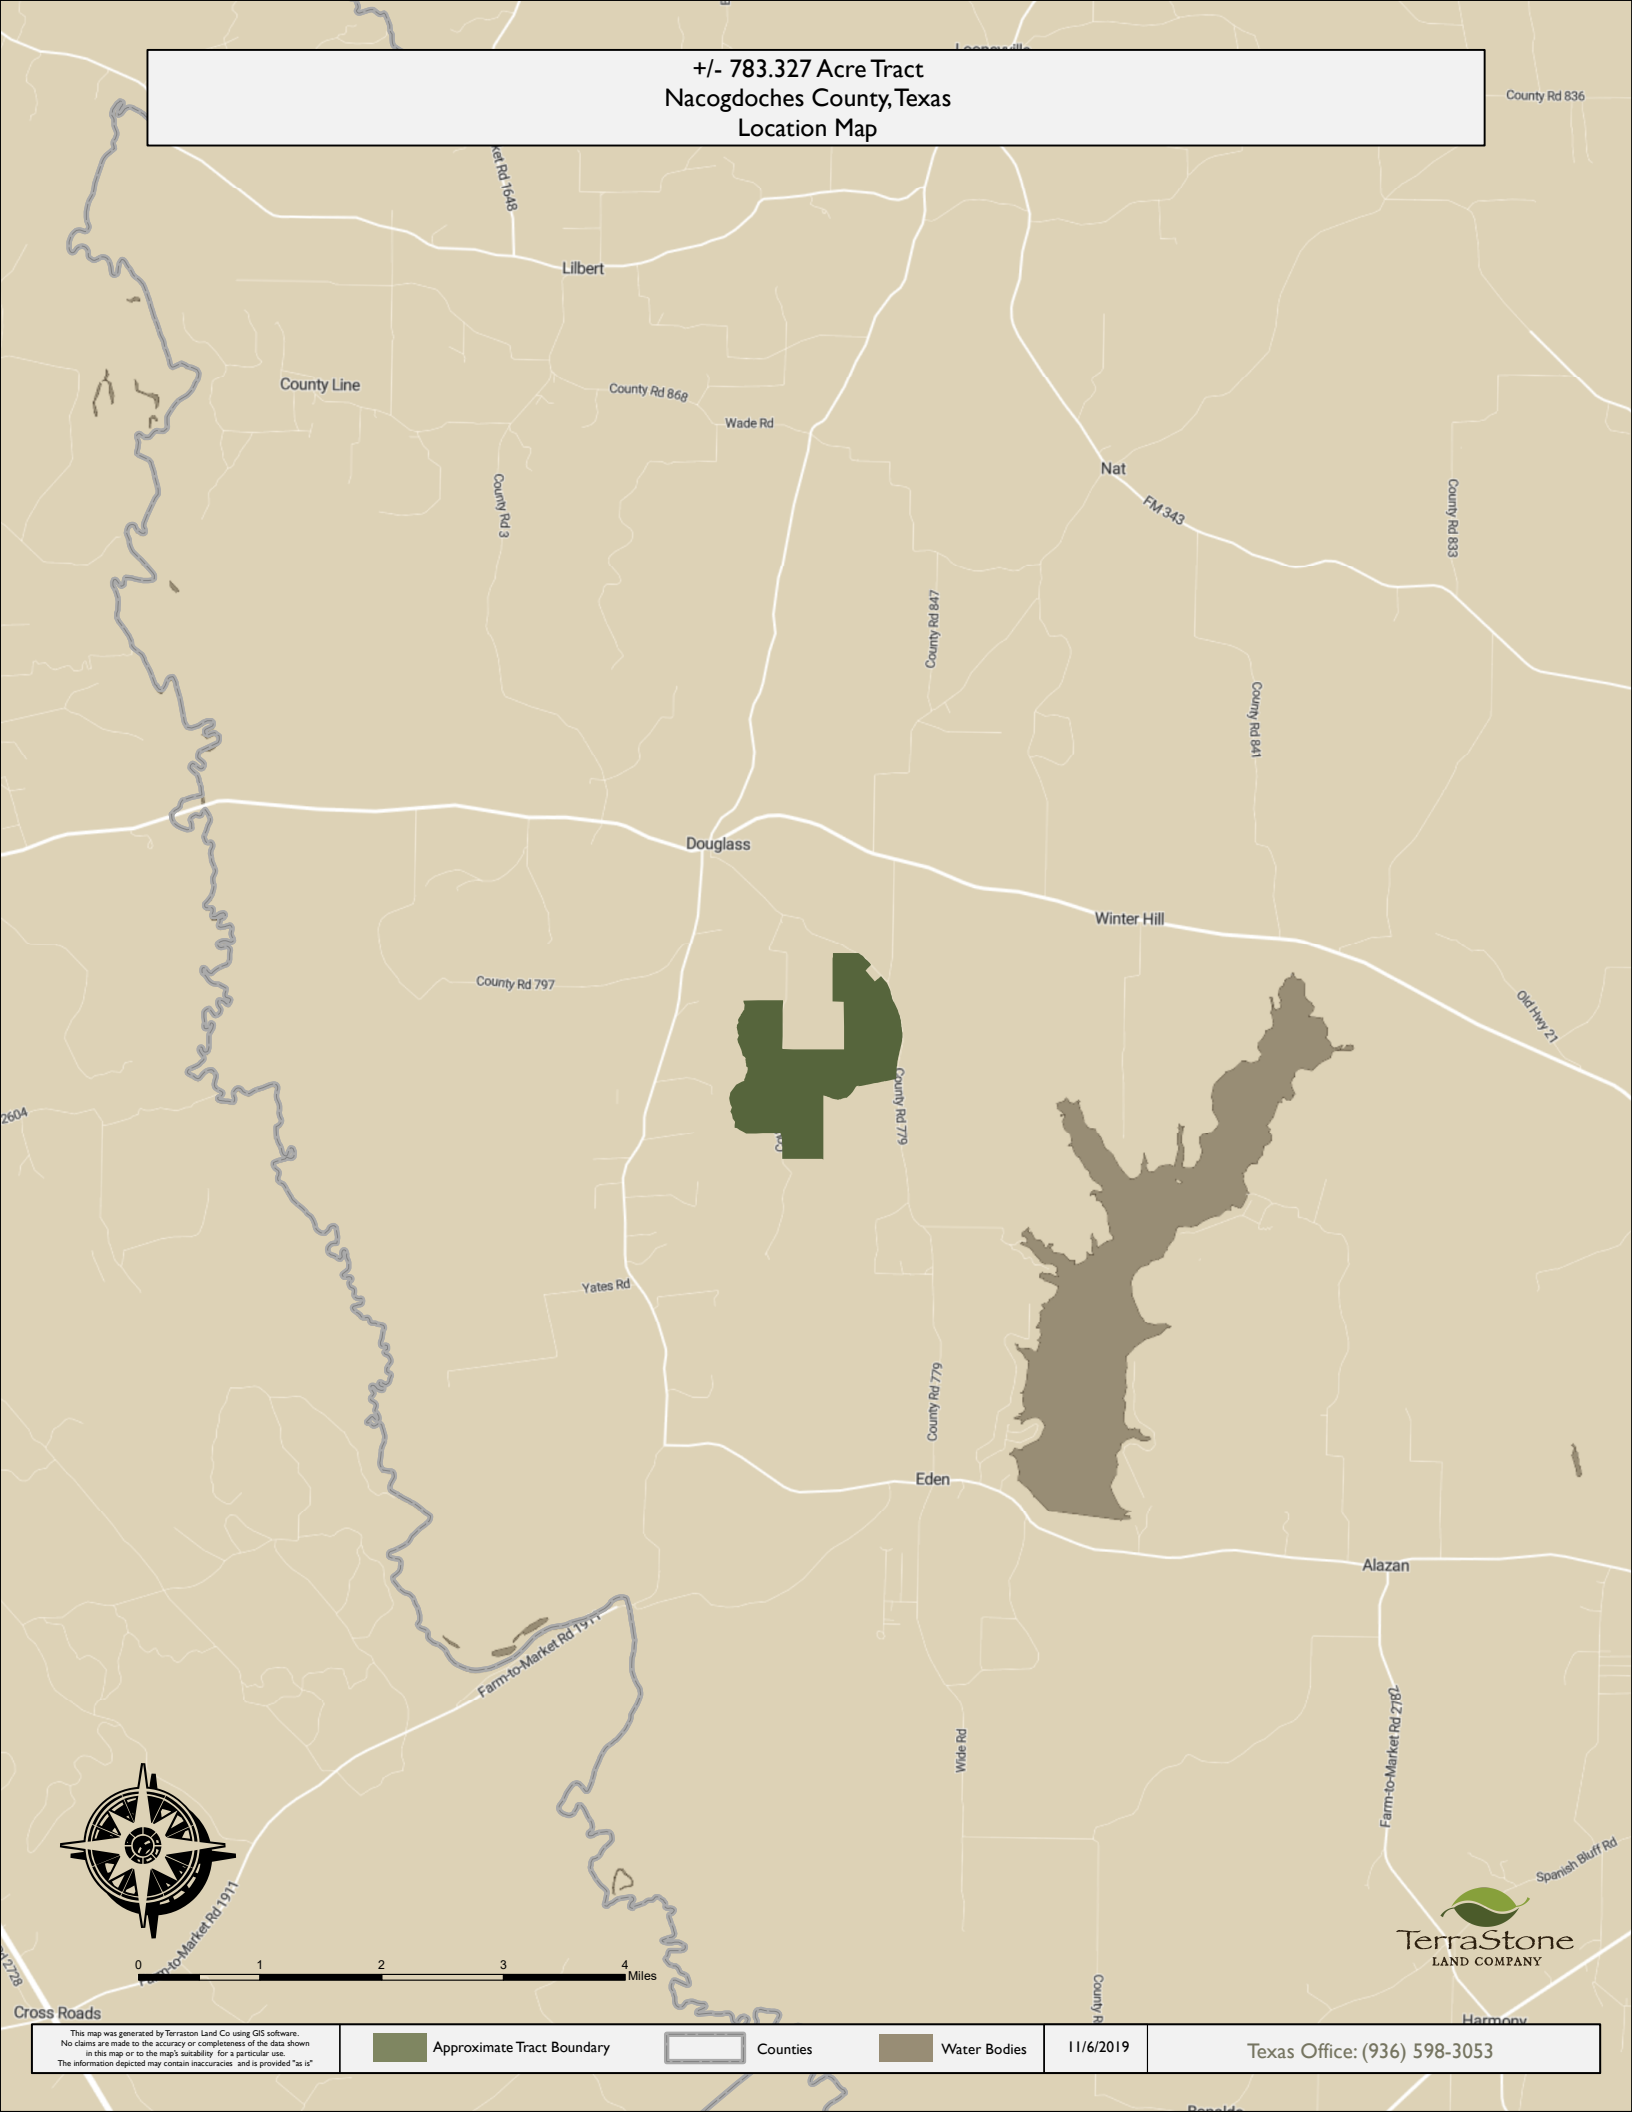

+/- 783.327 Acre Tract
Nacogdoches County, Texas
Location Map

0 1 2 3 4 Miles

Cross Roads

Approximate Tract Boundary

Counties

Water Bodies

11/6/2019

Texas Office: (936) 598-3053