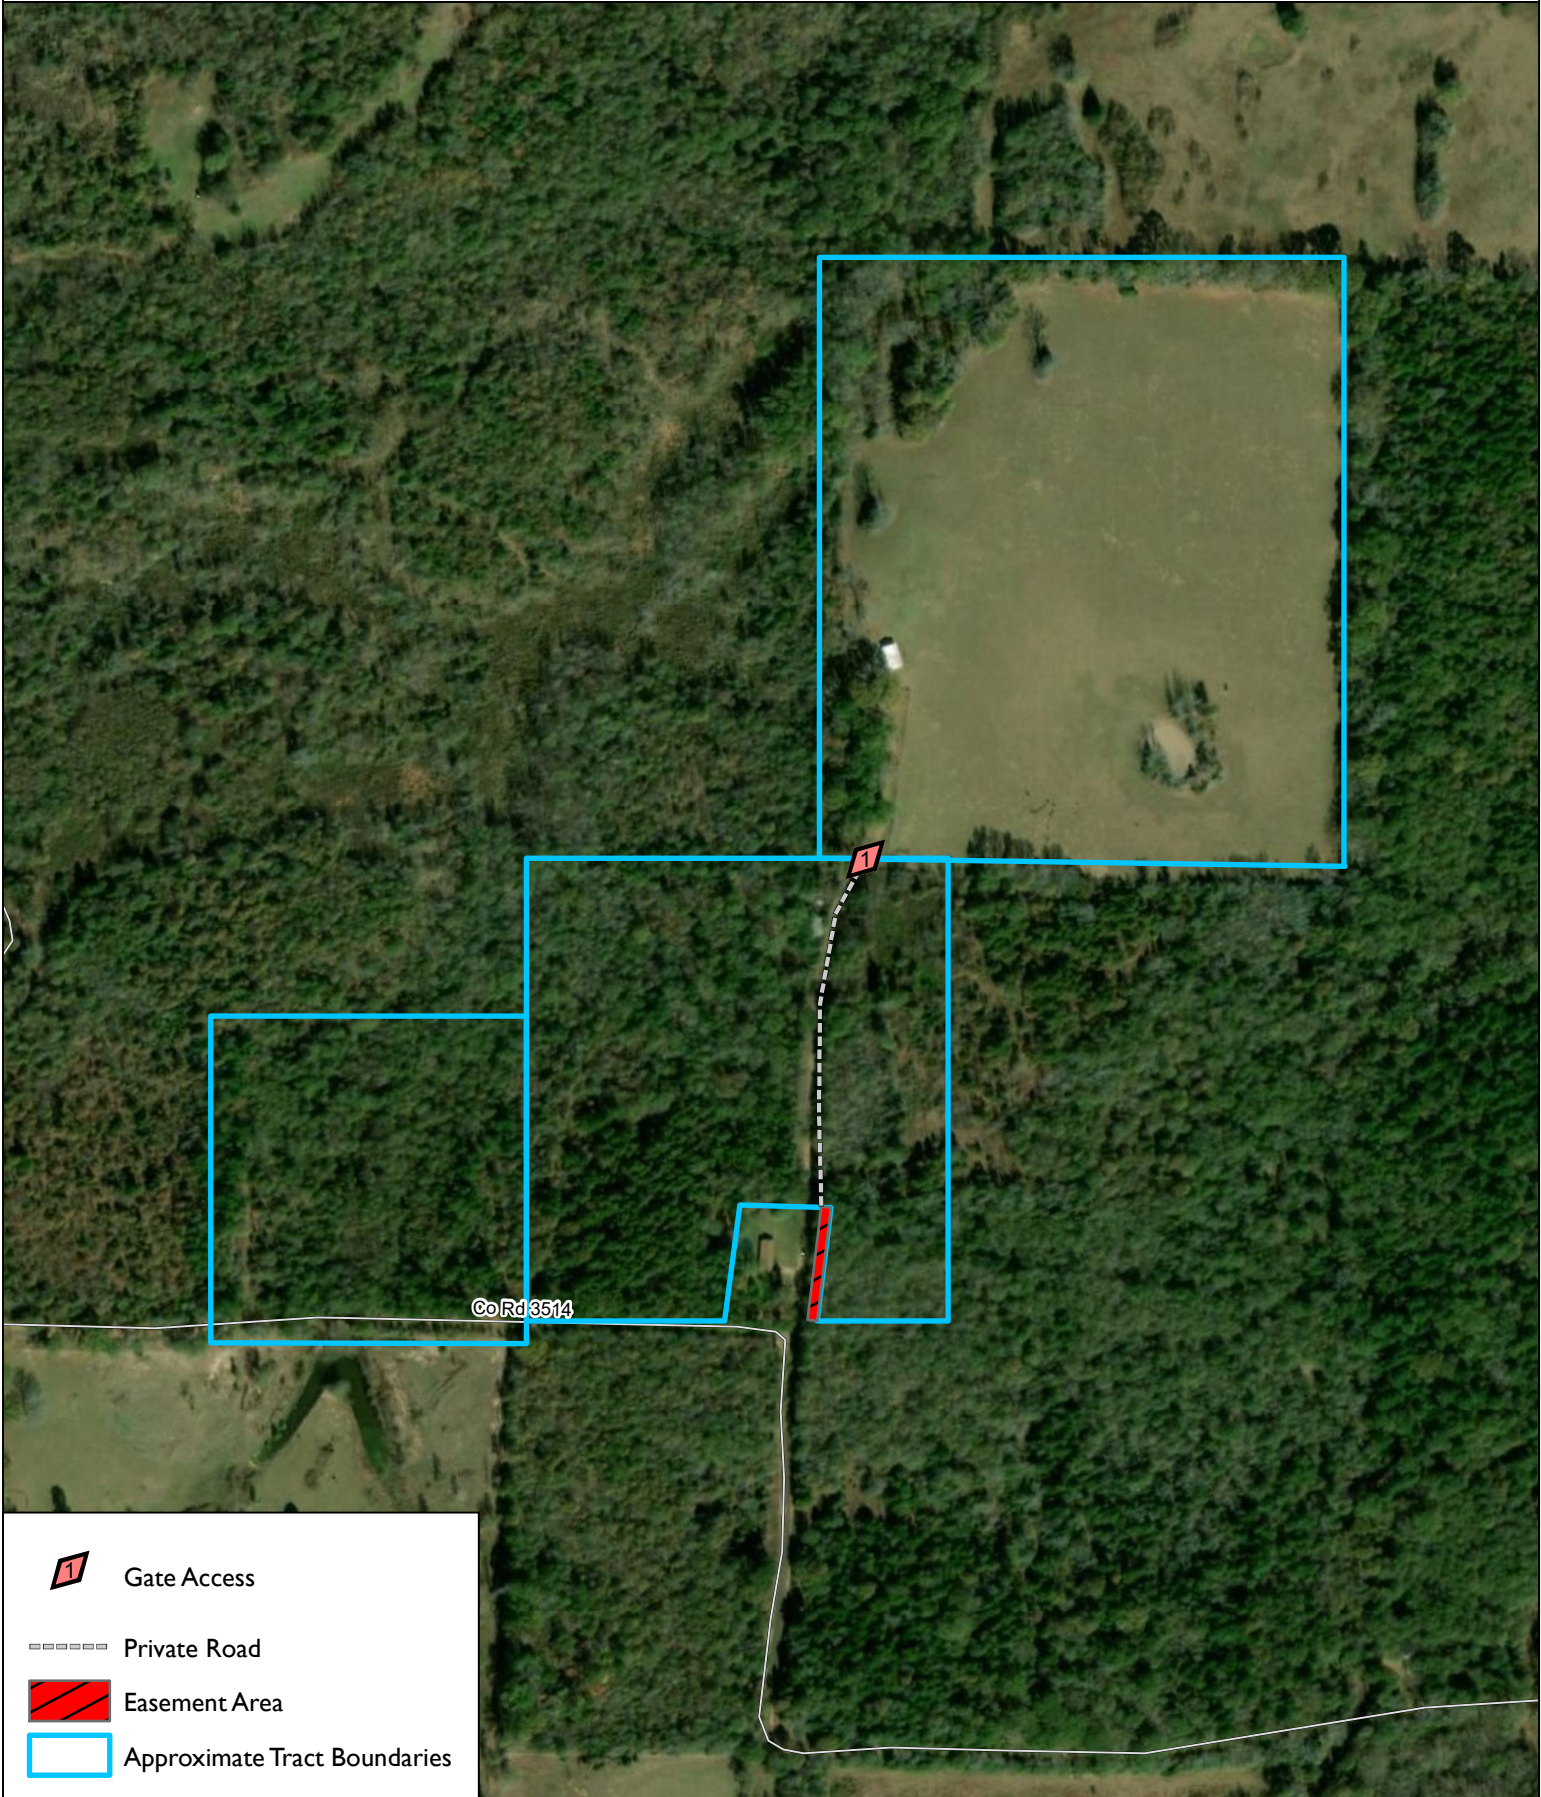

Gilchrist Tract Camp County, Texas

Co Rd 3514

- Gate Access
- Private Road
- Easement Area
- Approximate Tract Boundaries

5/19/2020
Imagery: 11/19/2017

1 Inch = 394 Feet