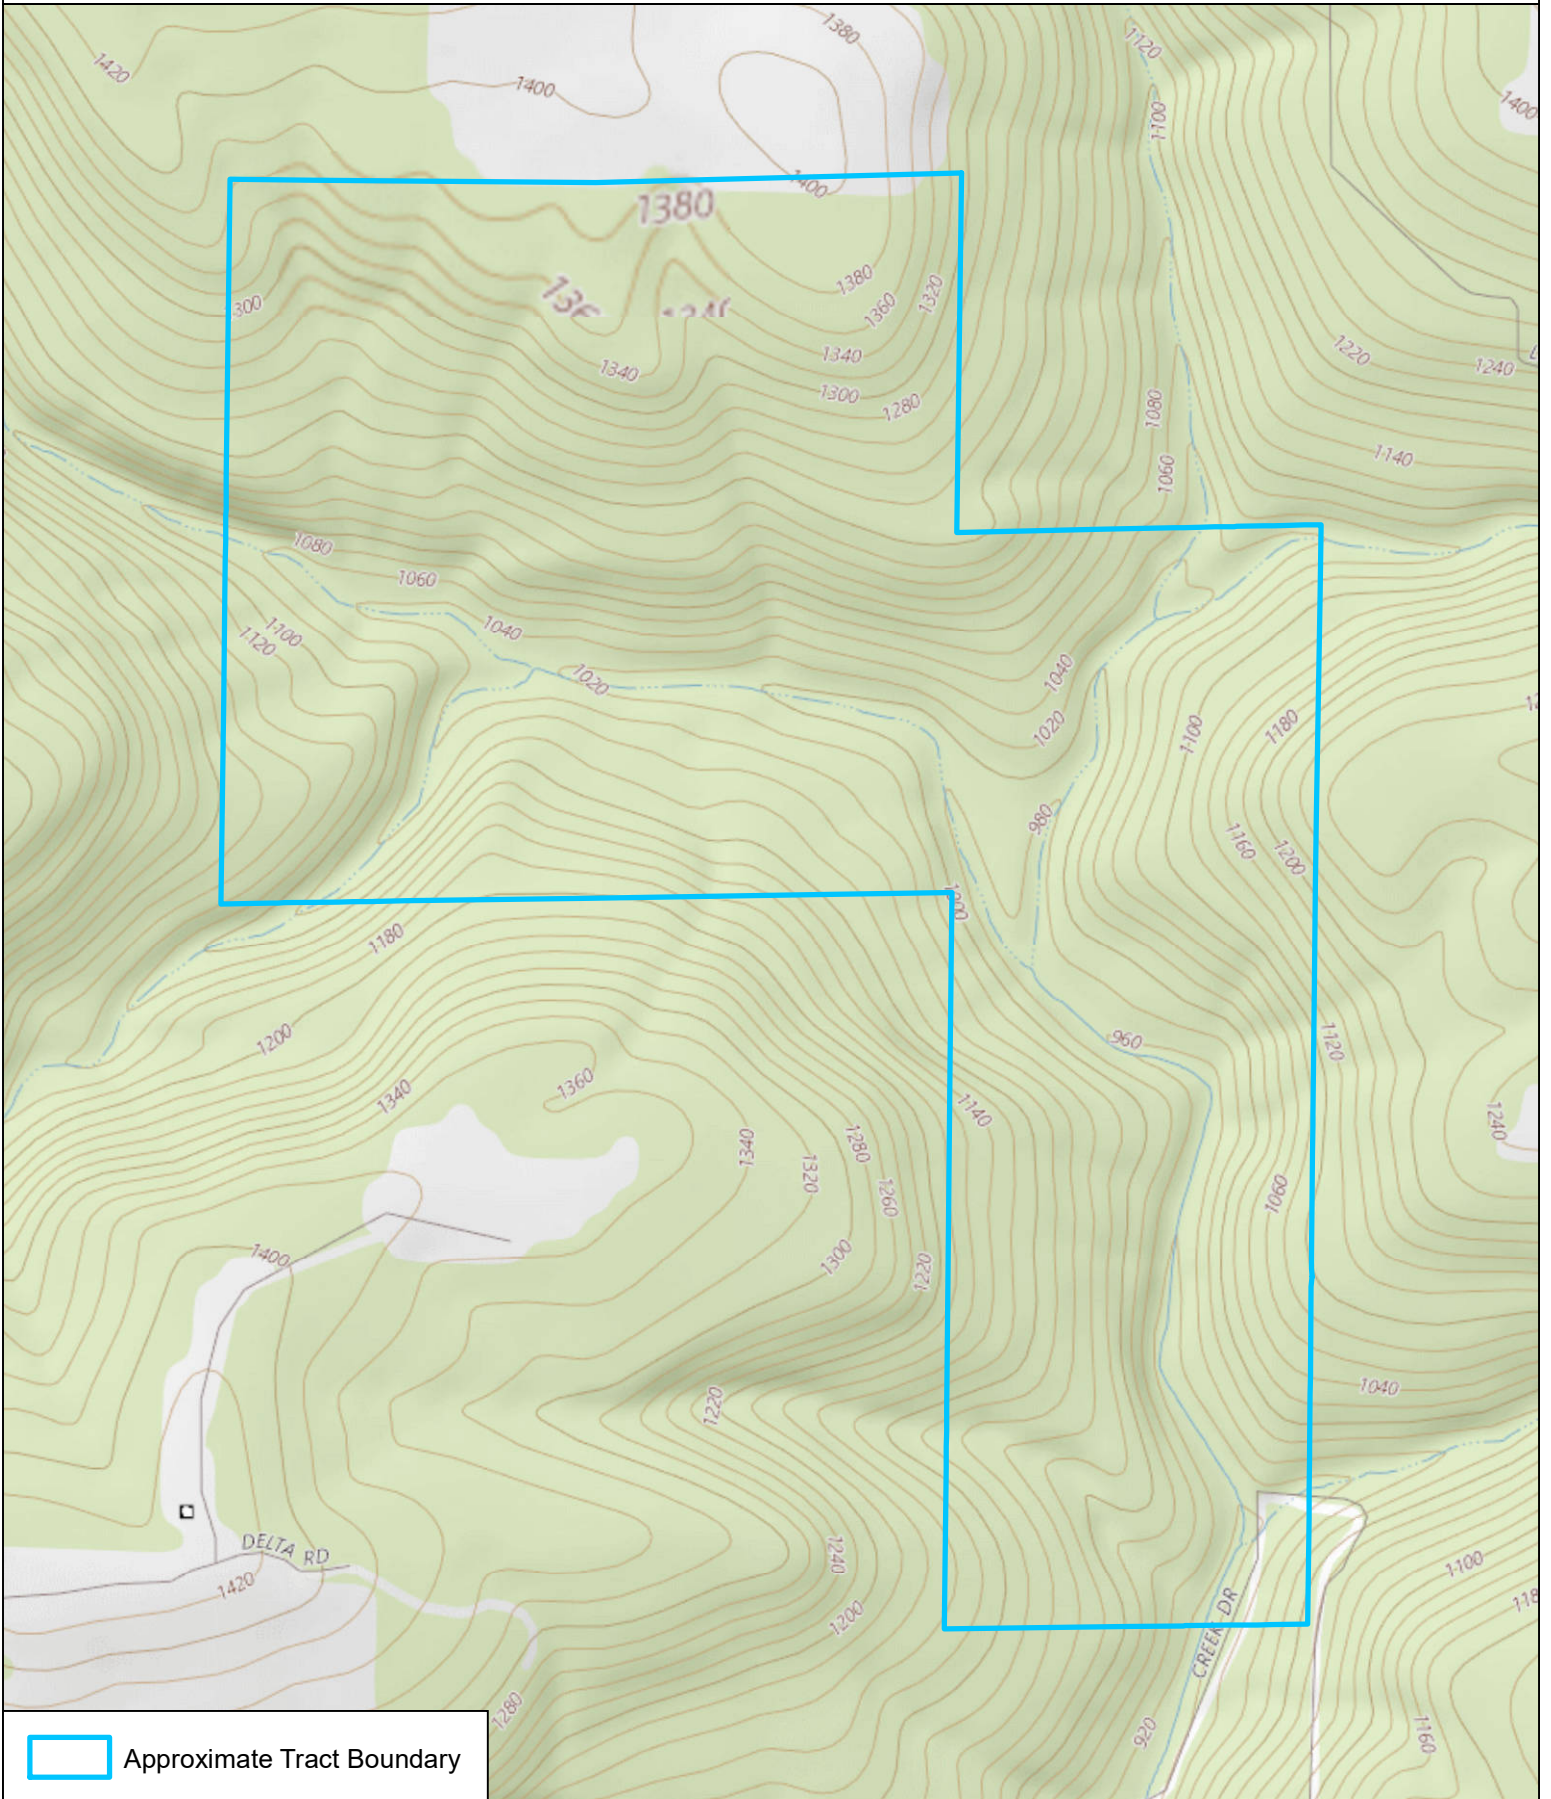

Hartsugg Creek Van Buren County, Arkansas

Approximate Tract Boundary

10/8/2018
Imagery: Topo

1 Inch = 693 Feet