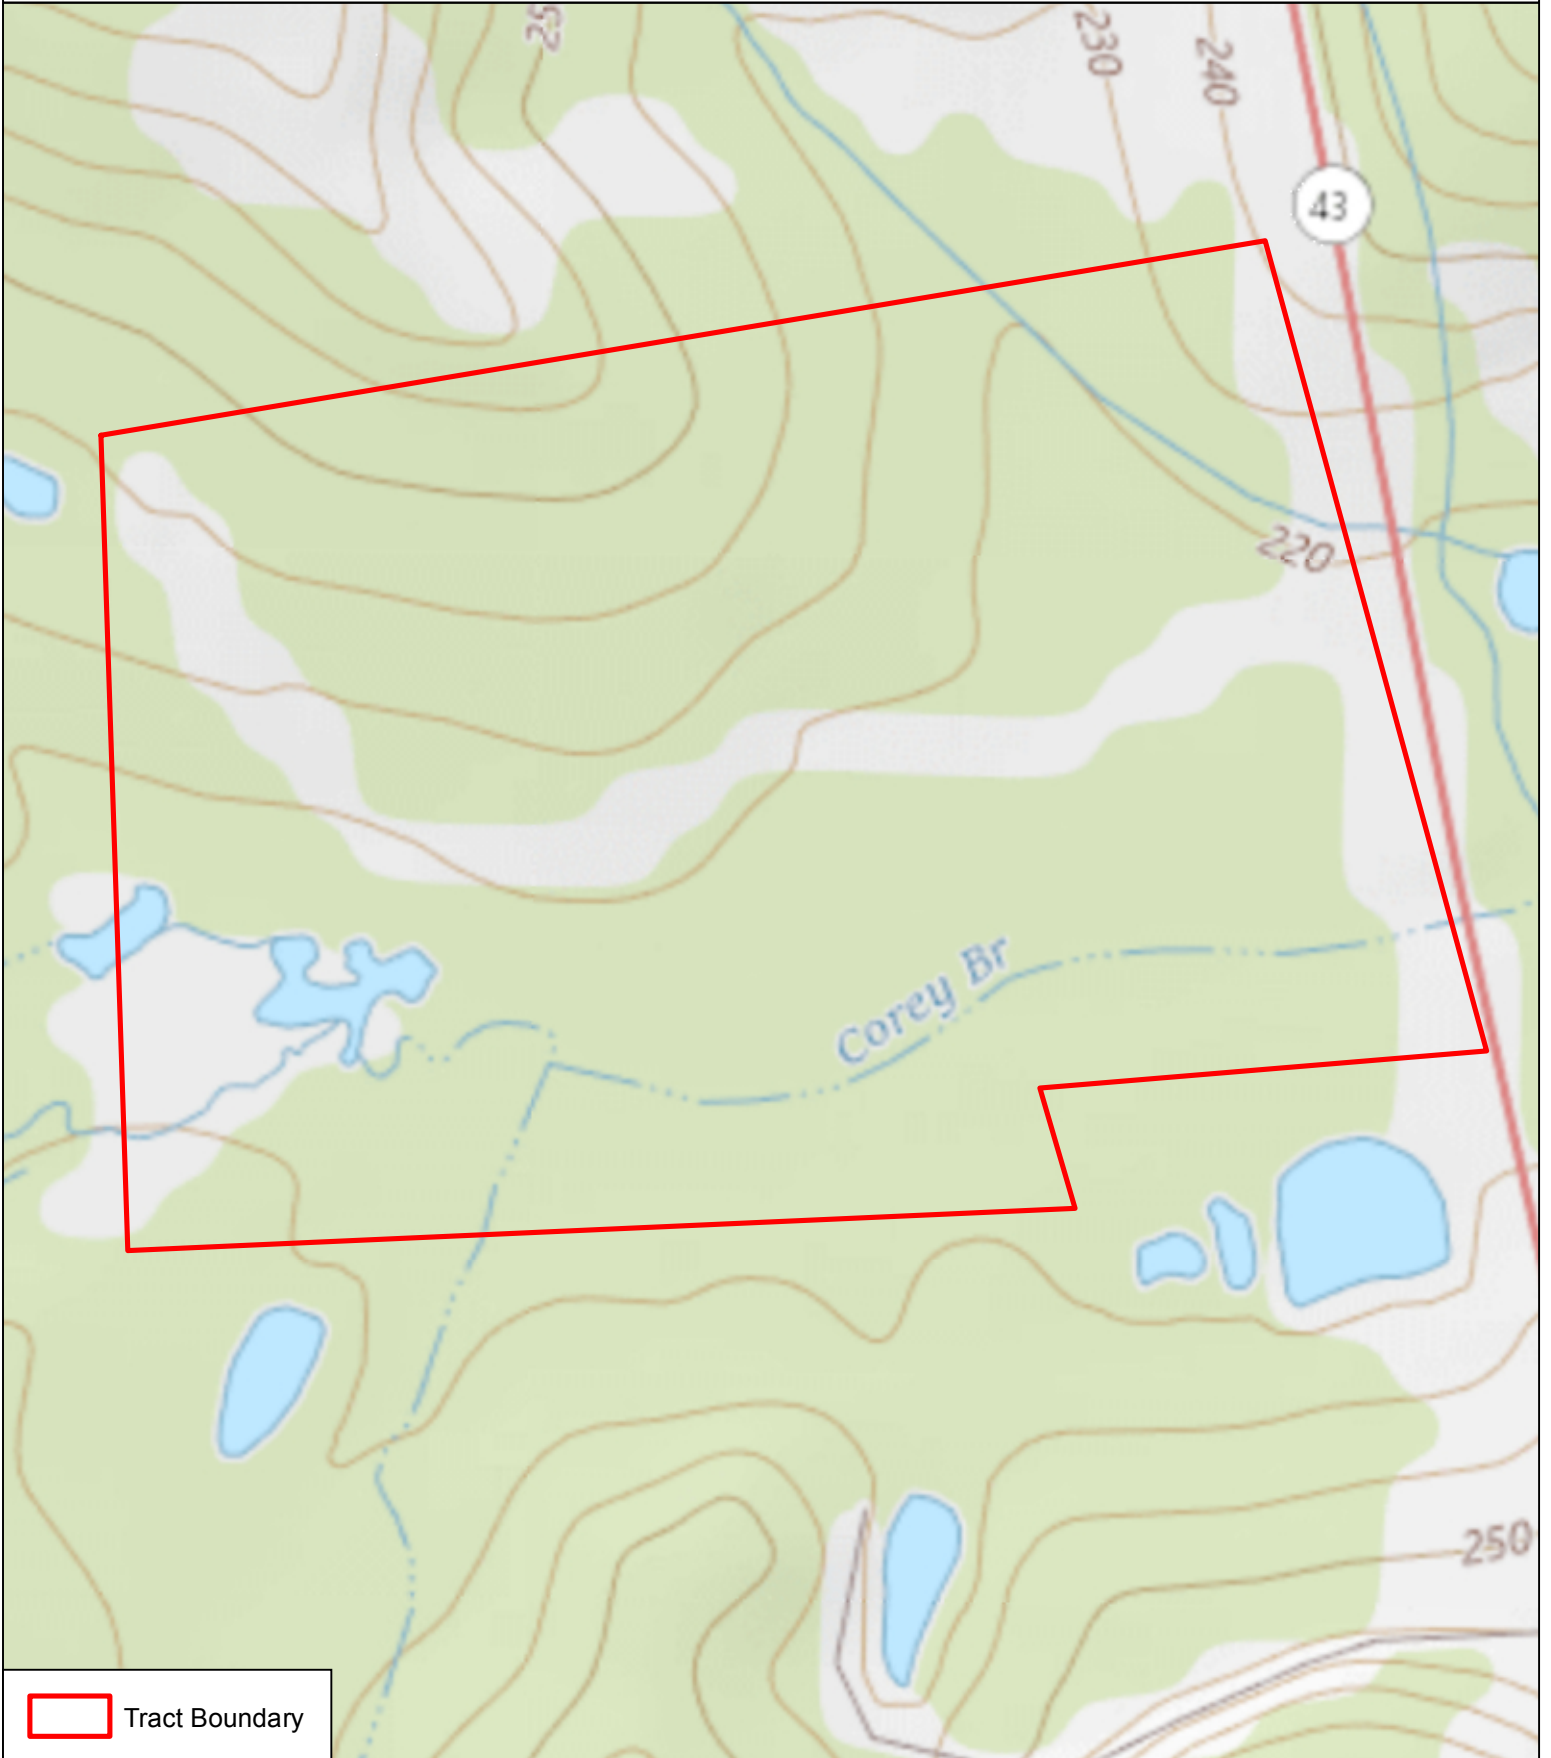

JFS Timber Partners, Ltd.: Hayes East Tract
+/- 64.5 Acres
Cass County, Texas

Tract Boundary

2/12/2018
Imagery: USGS Topo

1 Inch = 308 Feet