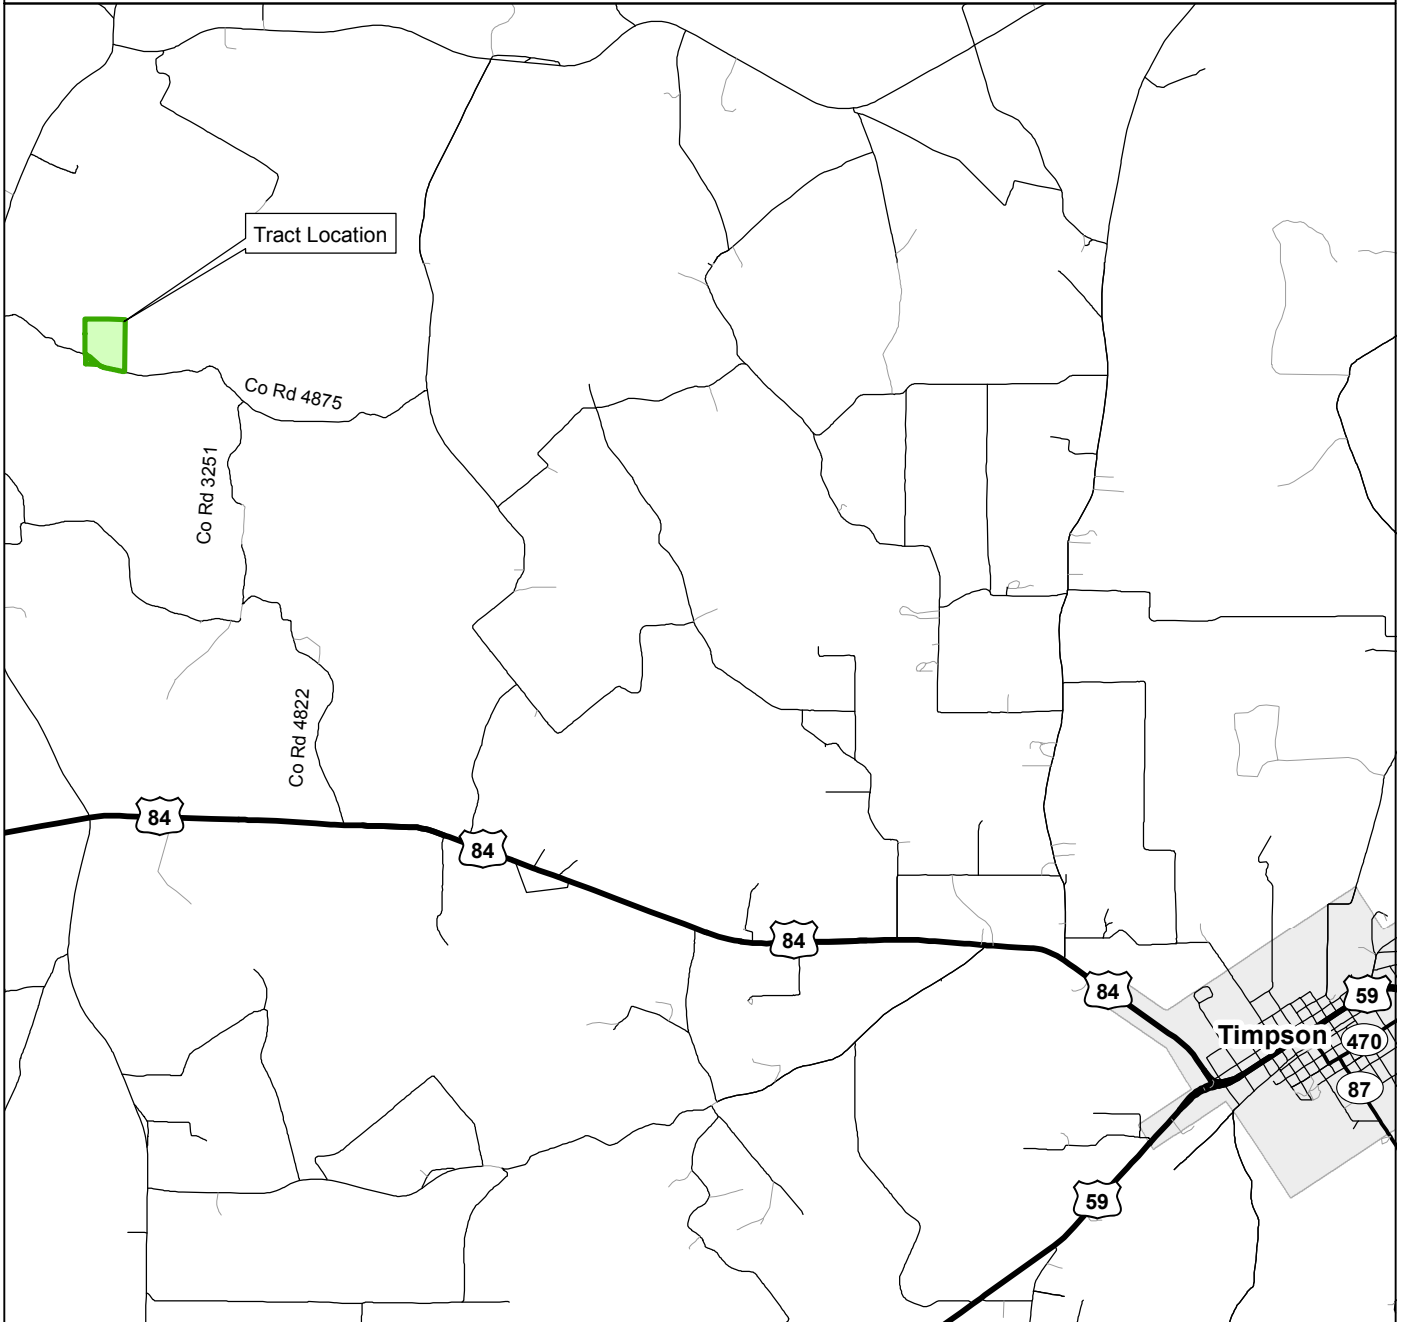

Hilburn
+/- 47 Acres
Rusk County, Texas

- Approximate Tract Boundary
- Cities
- Counties
- Water Bodies
- Interstate and US Highways
- State Highways
- Secondary Roads
- Unnamed Streets