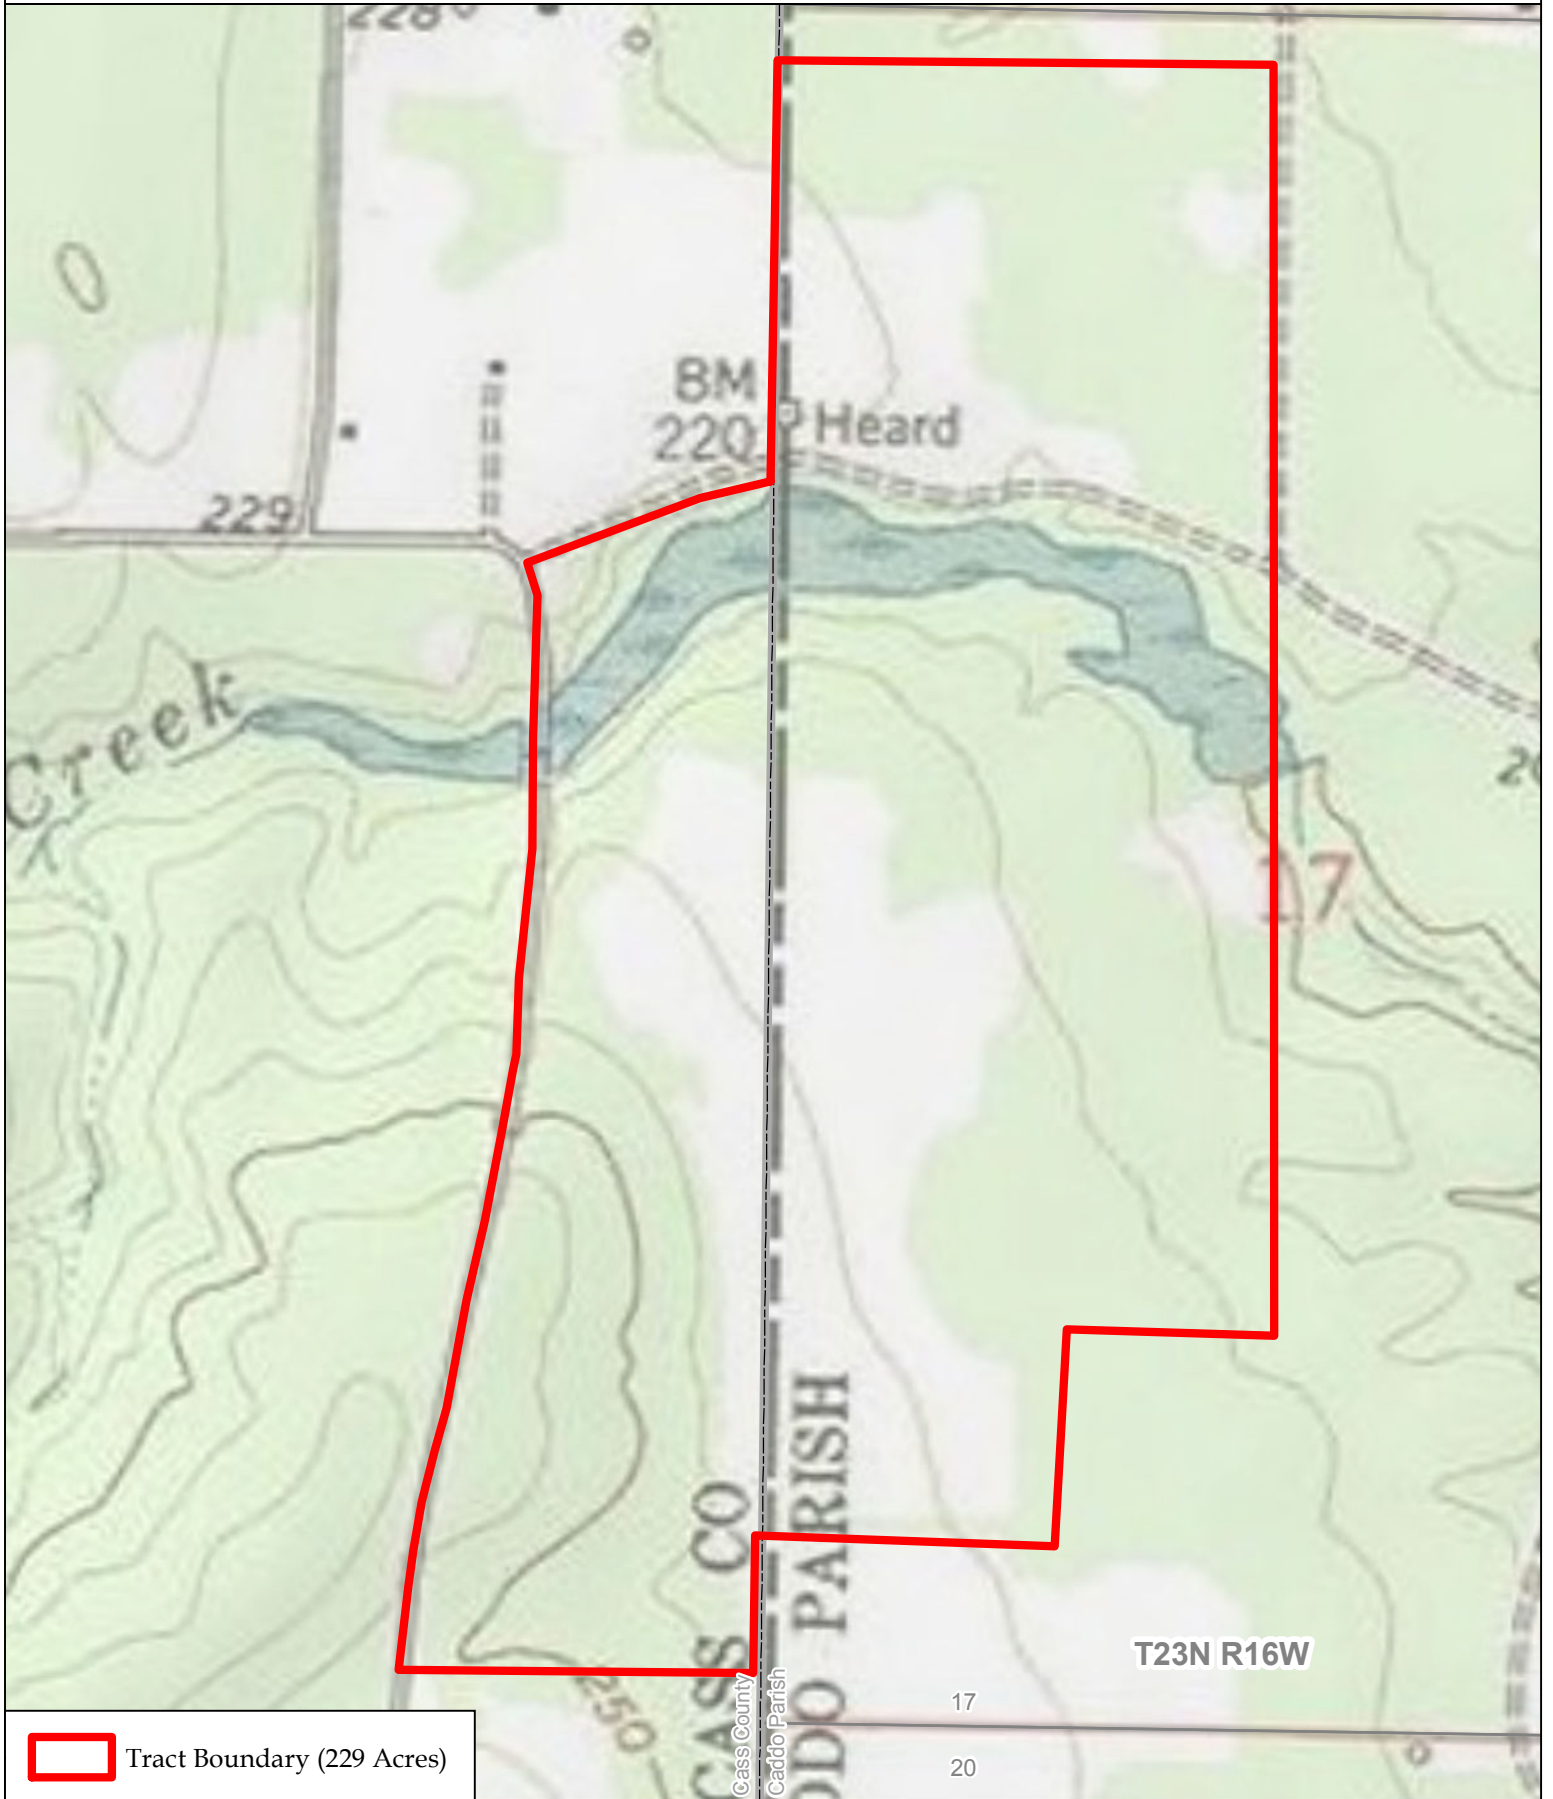

JFS Timber Partners - Stateline Tract
Caddo Parish, Louisiana / Cass County, Texas

Tract Boundary (229 Acres)

3/21/2017
Imagery: USGS

1 Inch = 600 Feet