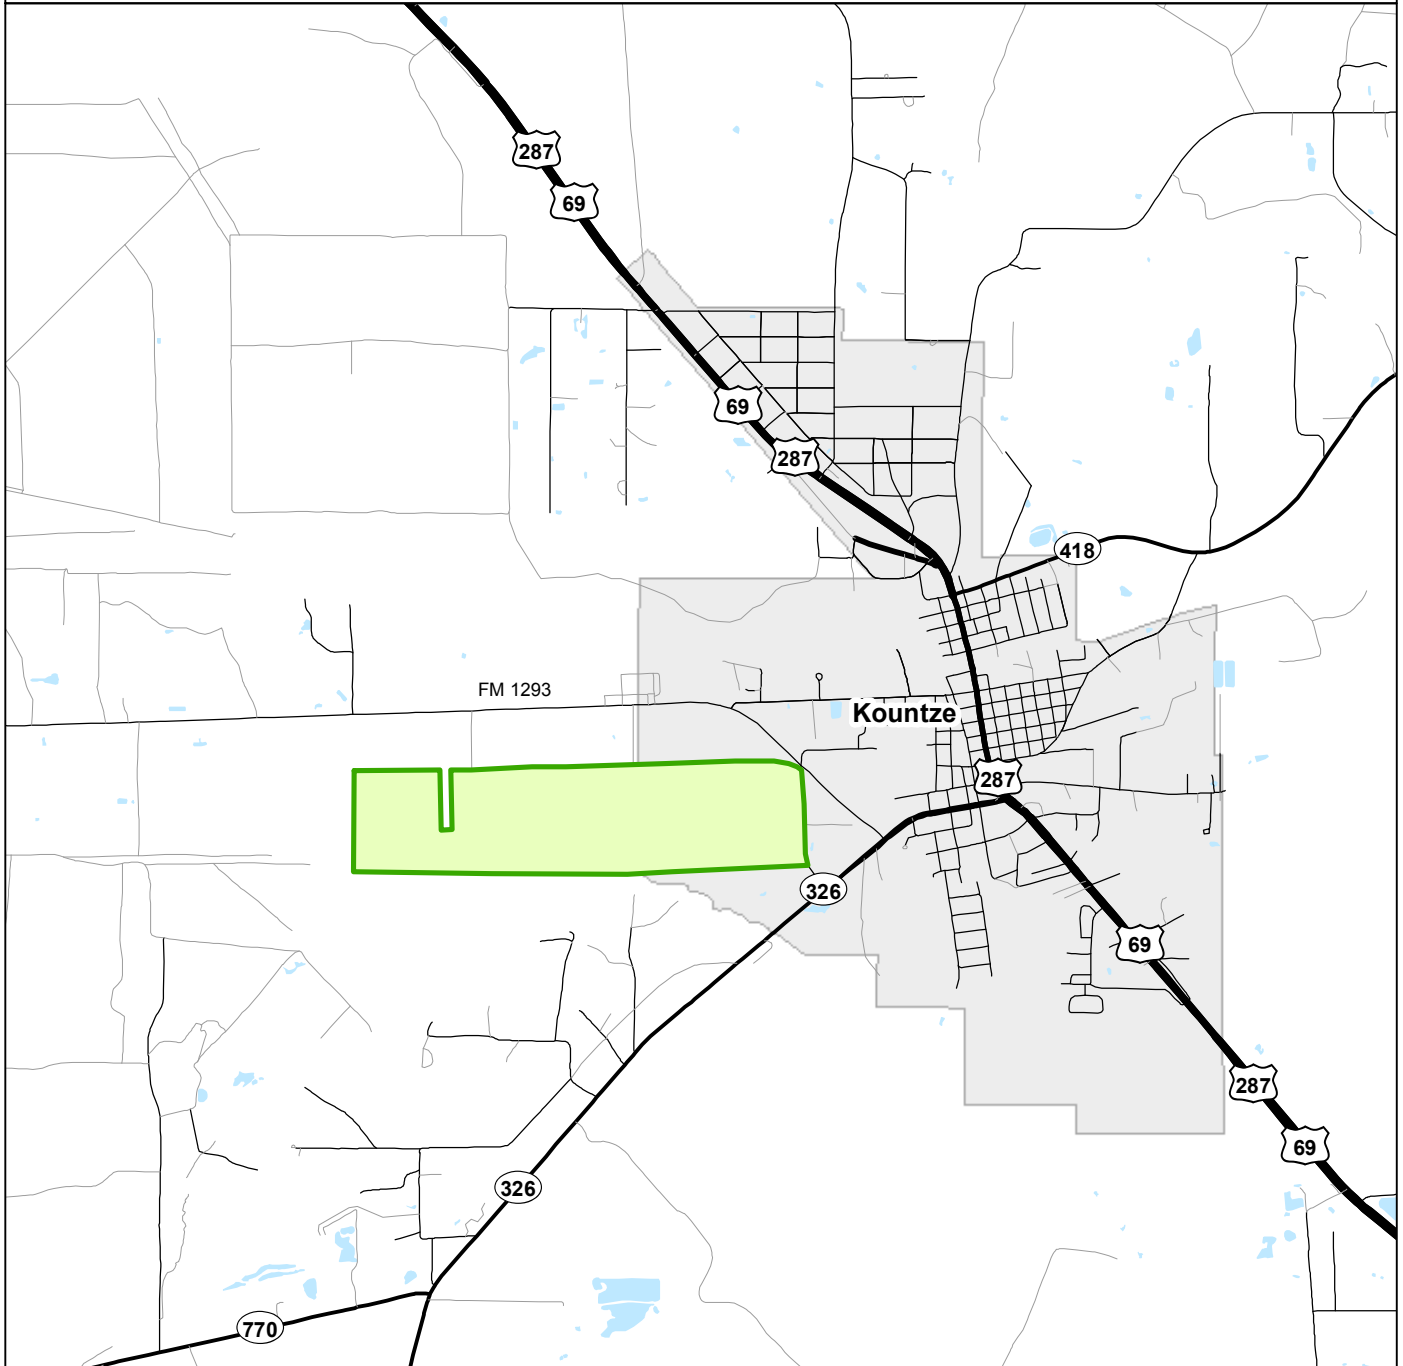

Kountze Tract: +/- 382 acres
Hardon County, Texas
Location Map

	Approximate Tract Boundary		Interstate and US Highways
	Cities		State Highways
	Counties		Secondary Roads
	Water Bodies		Unnamed Streets