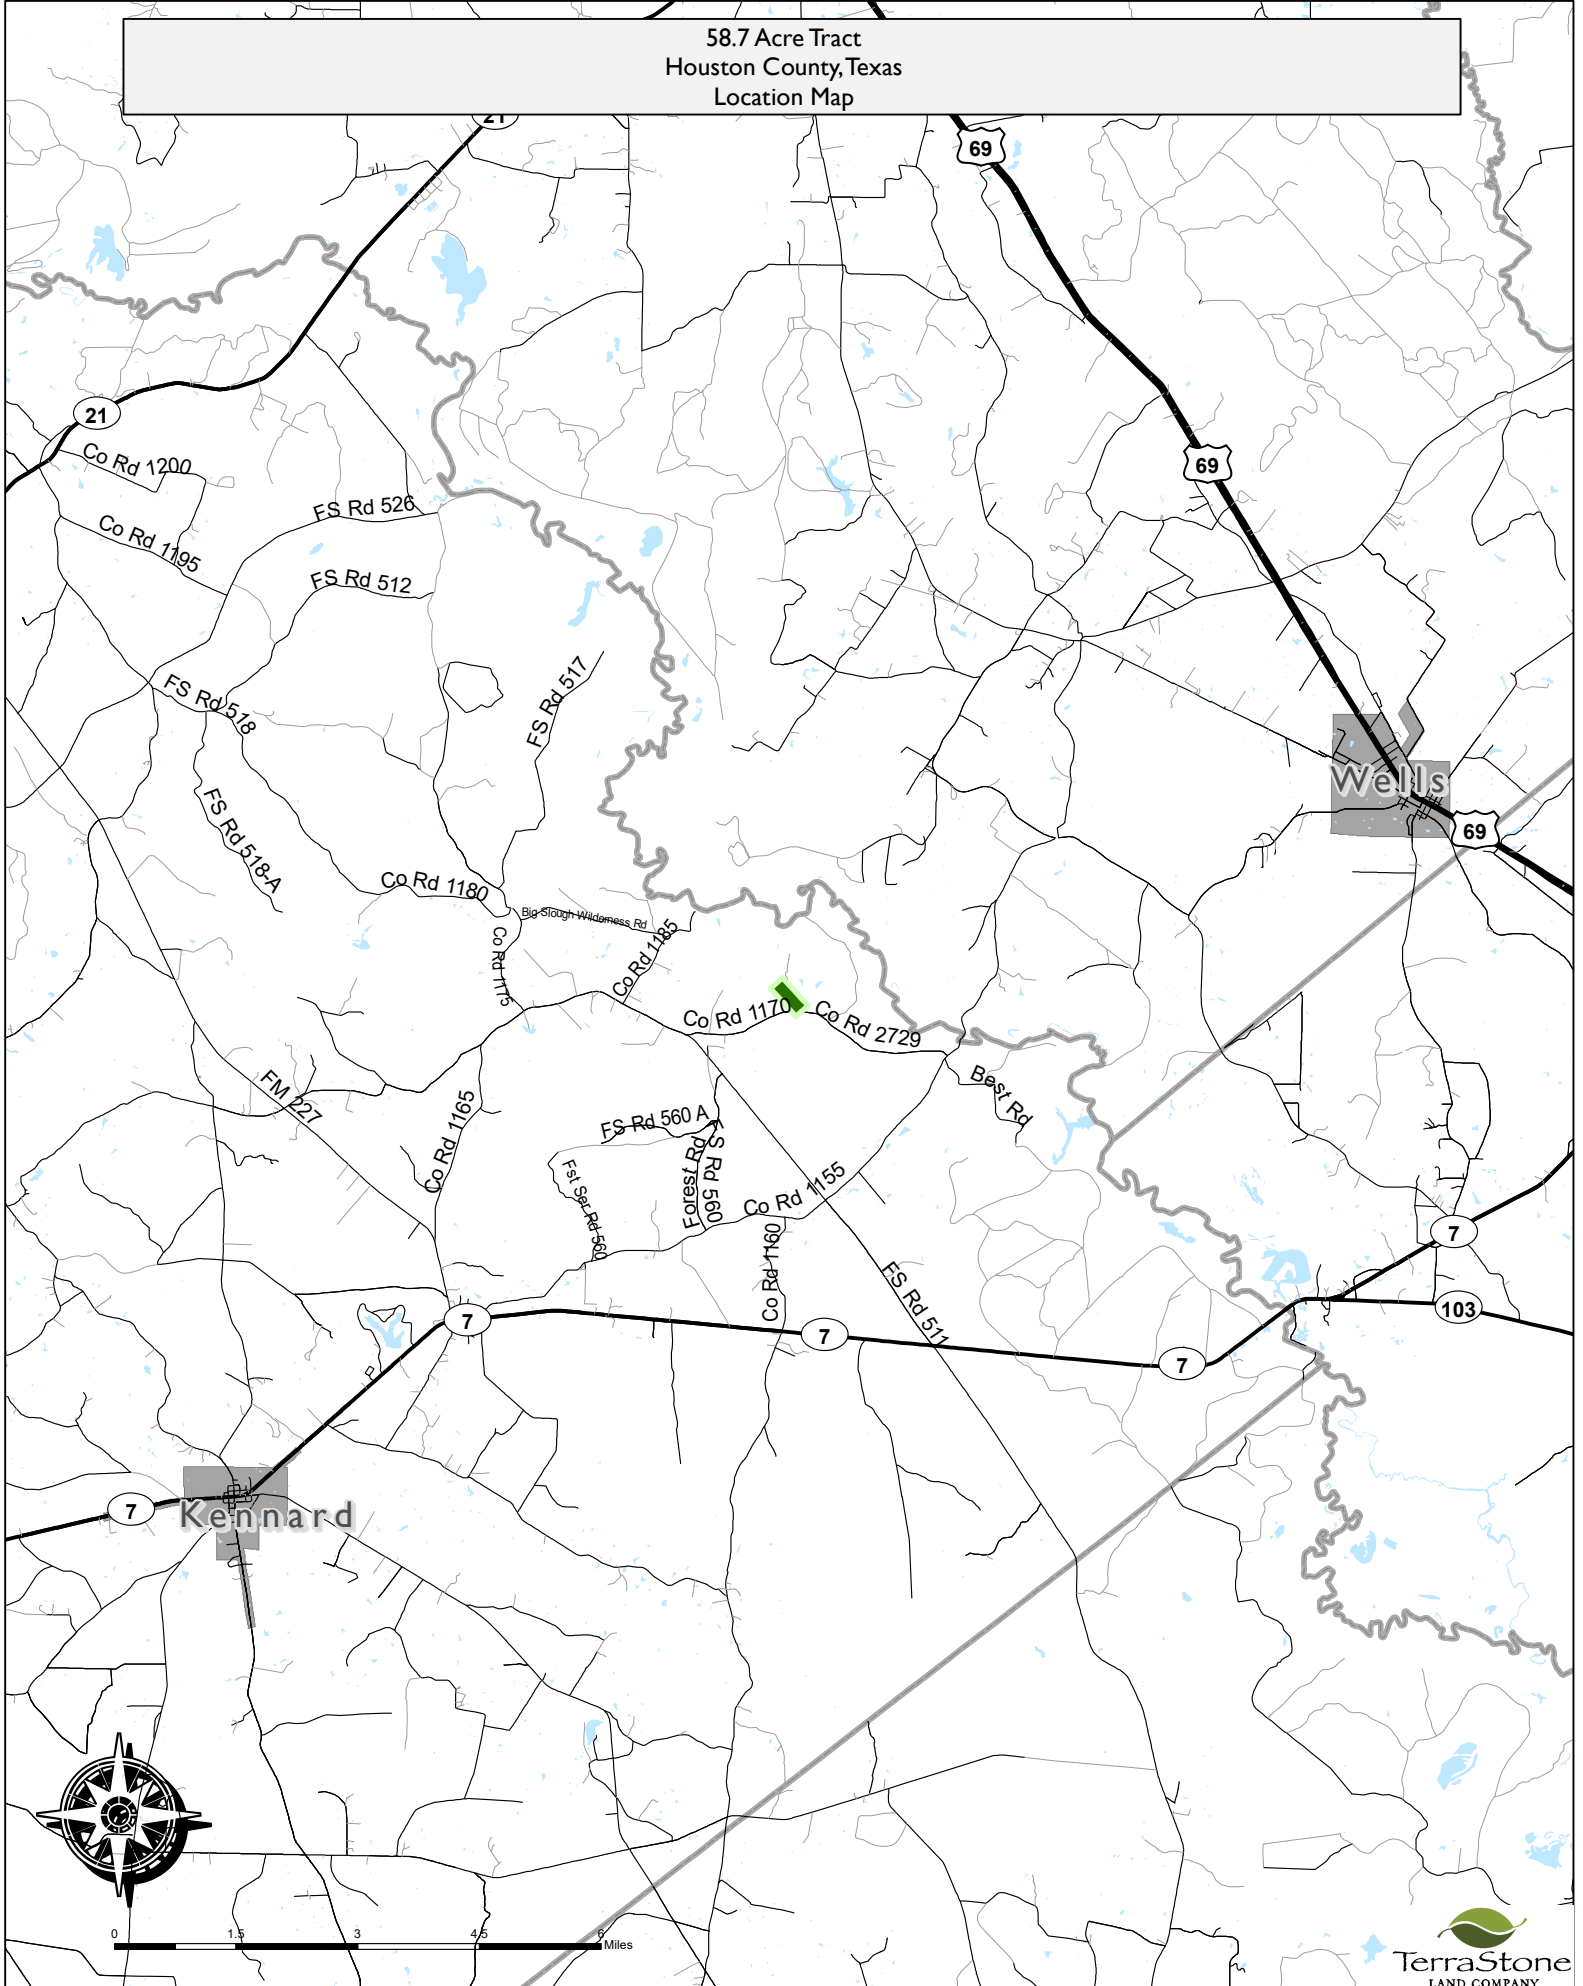

58.7 Acre Tract
Houston County, Texas
Location Map