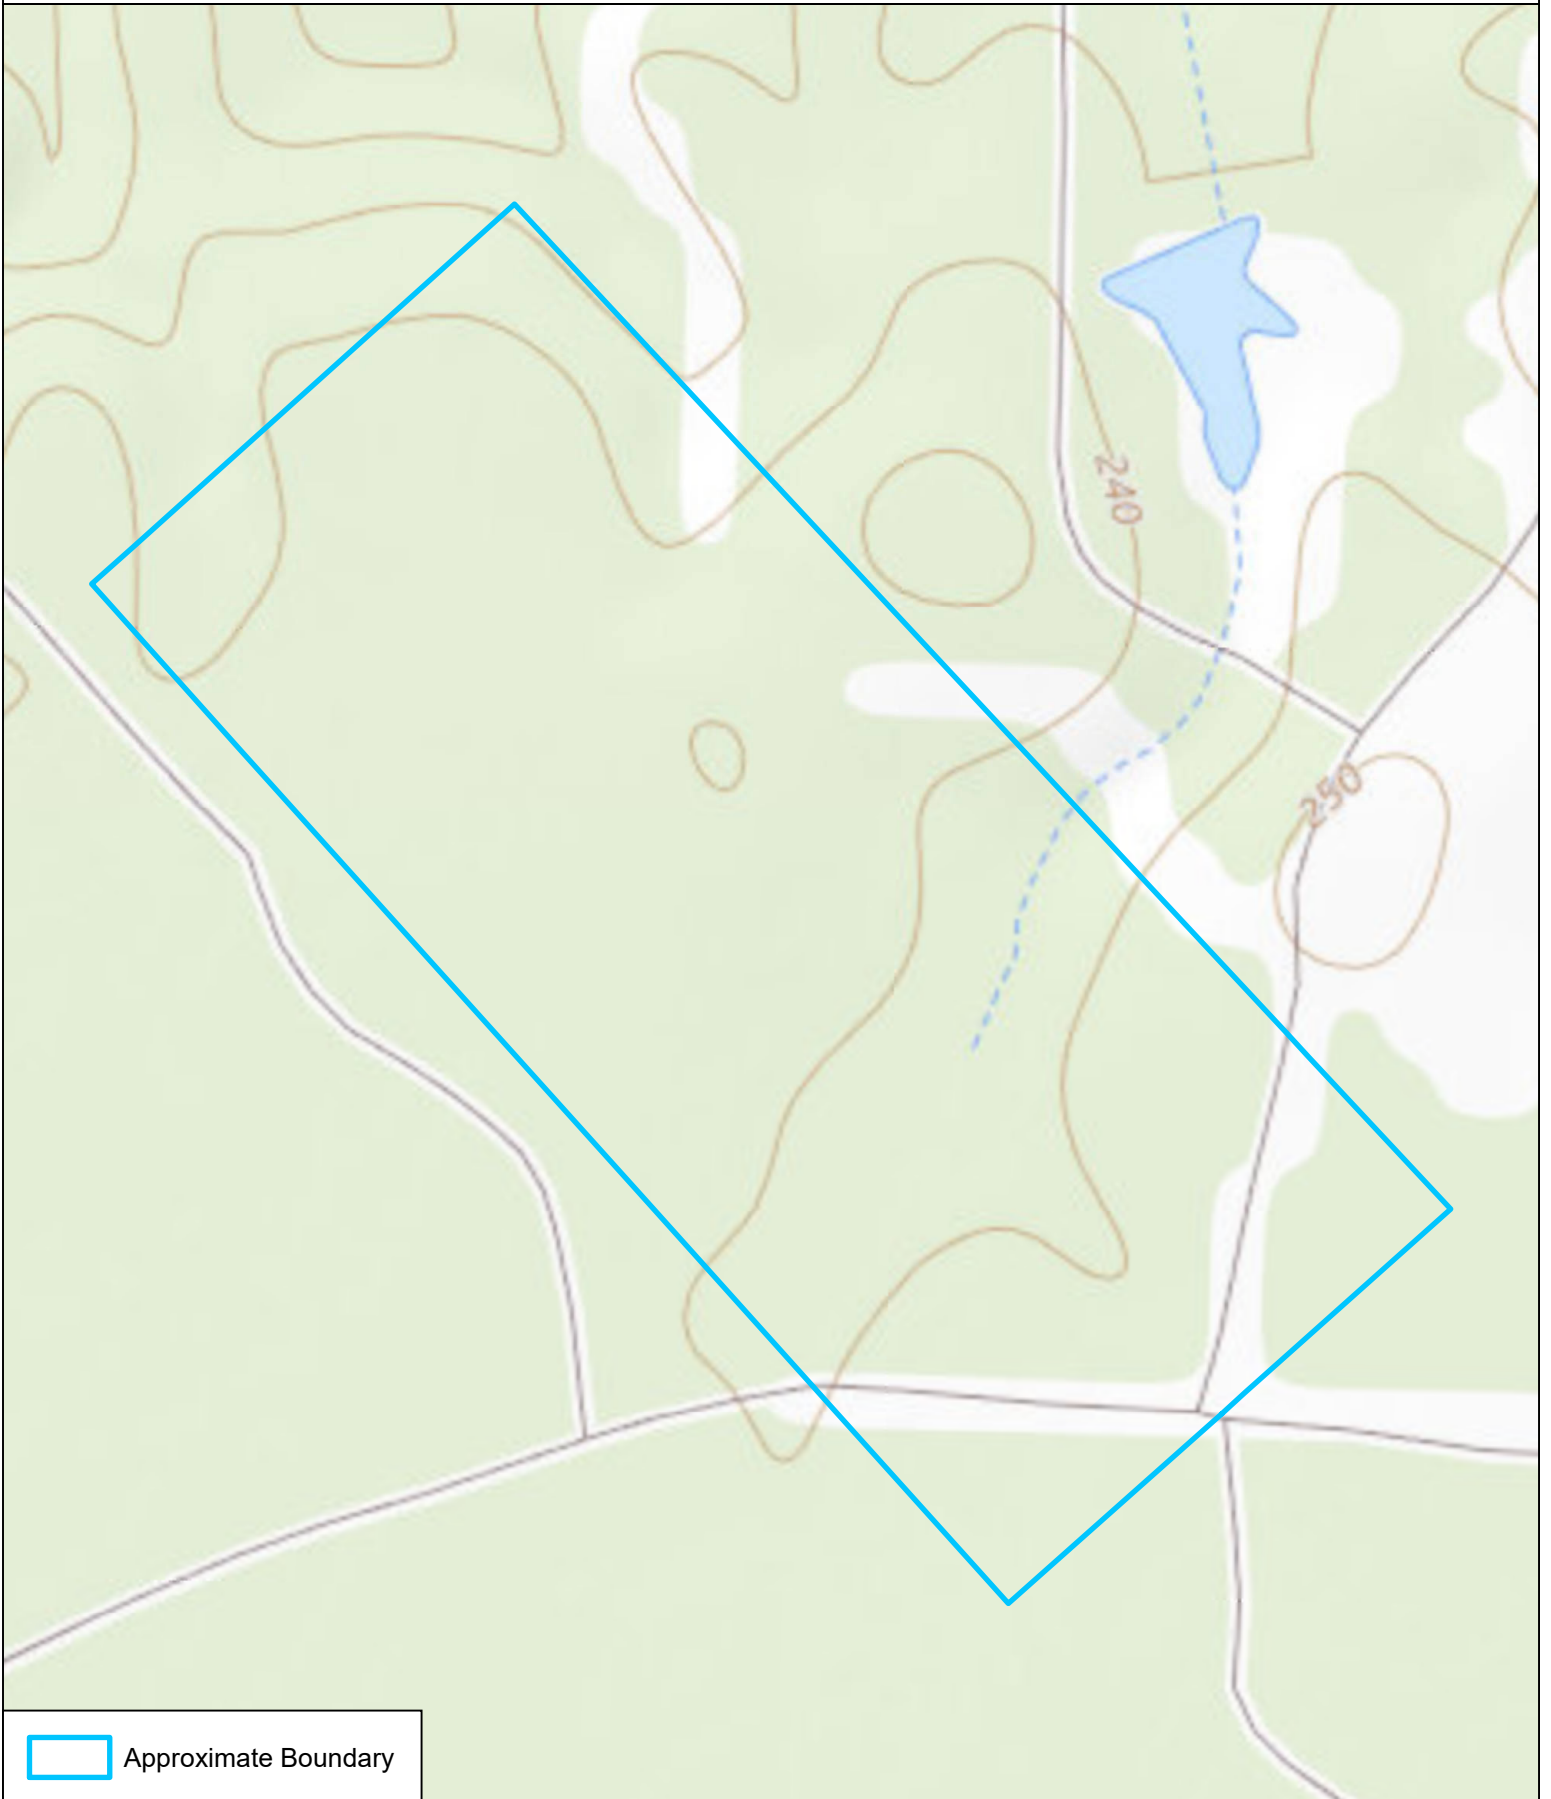

58.7 Acre Tract
Houston County, Texas

Approximate Boundary

11/28/2018
Imagery: Topo

1 Inch = 344 Feet