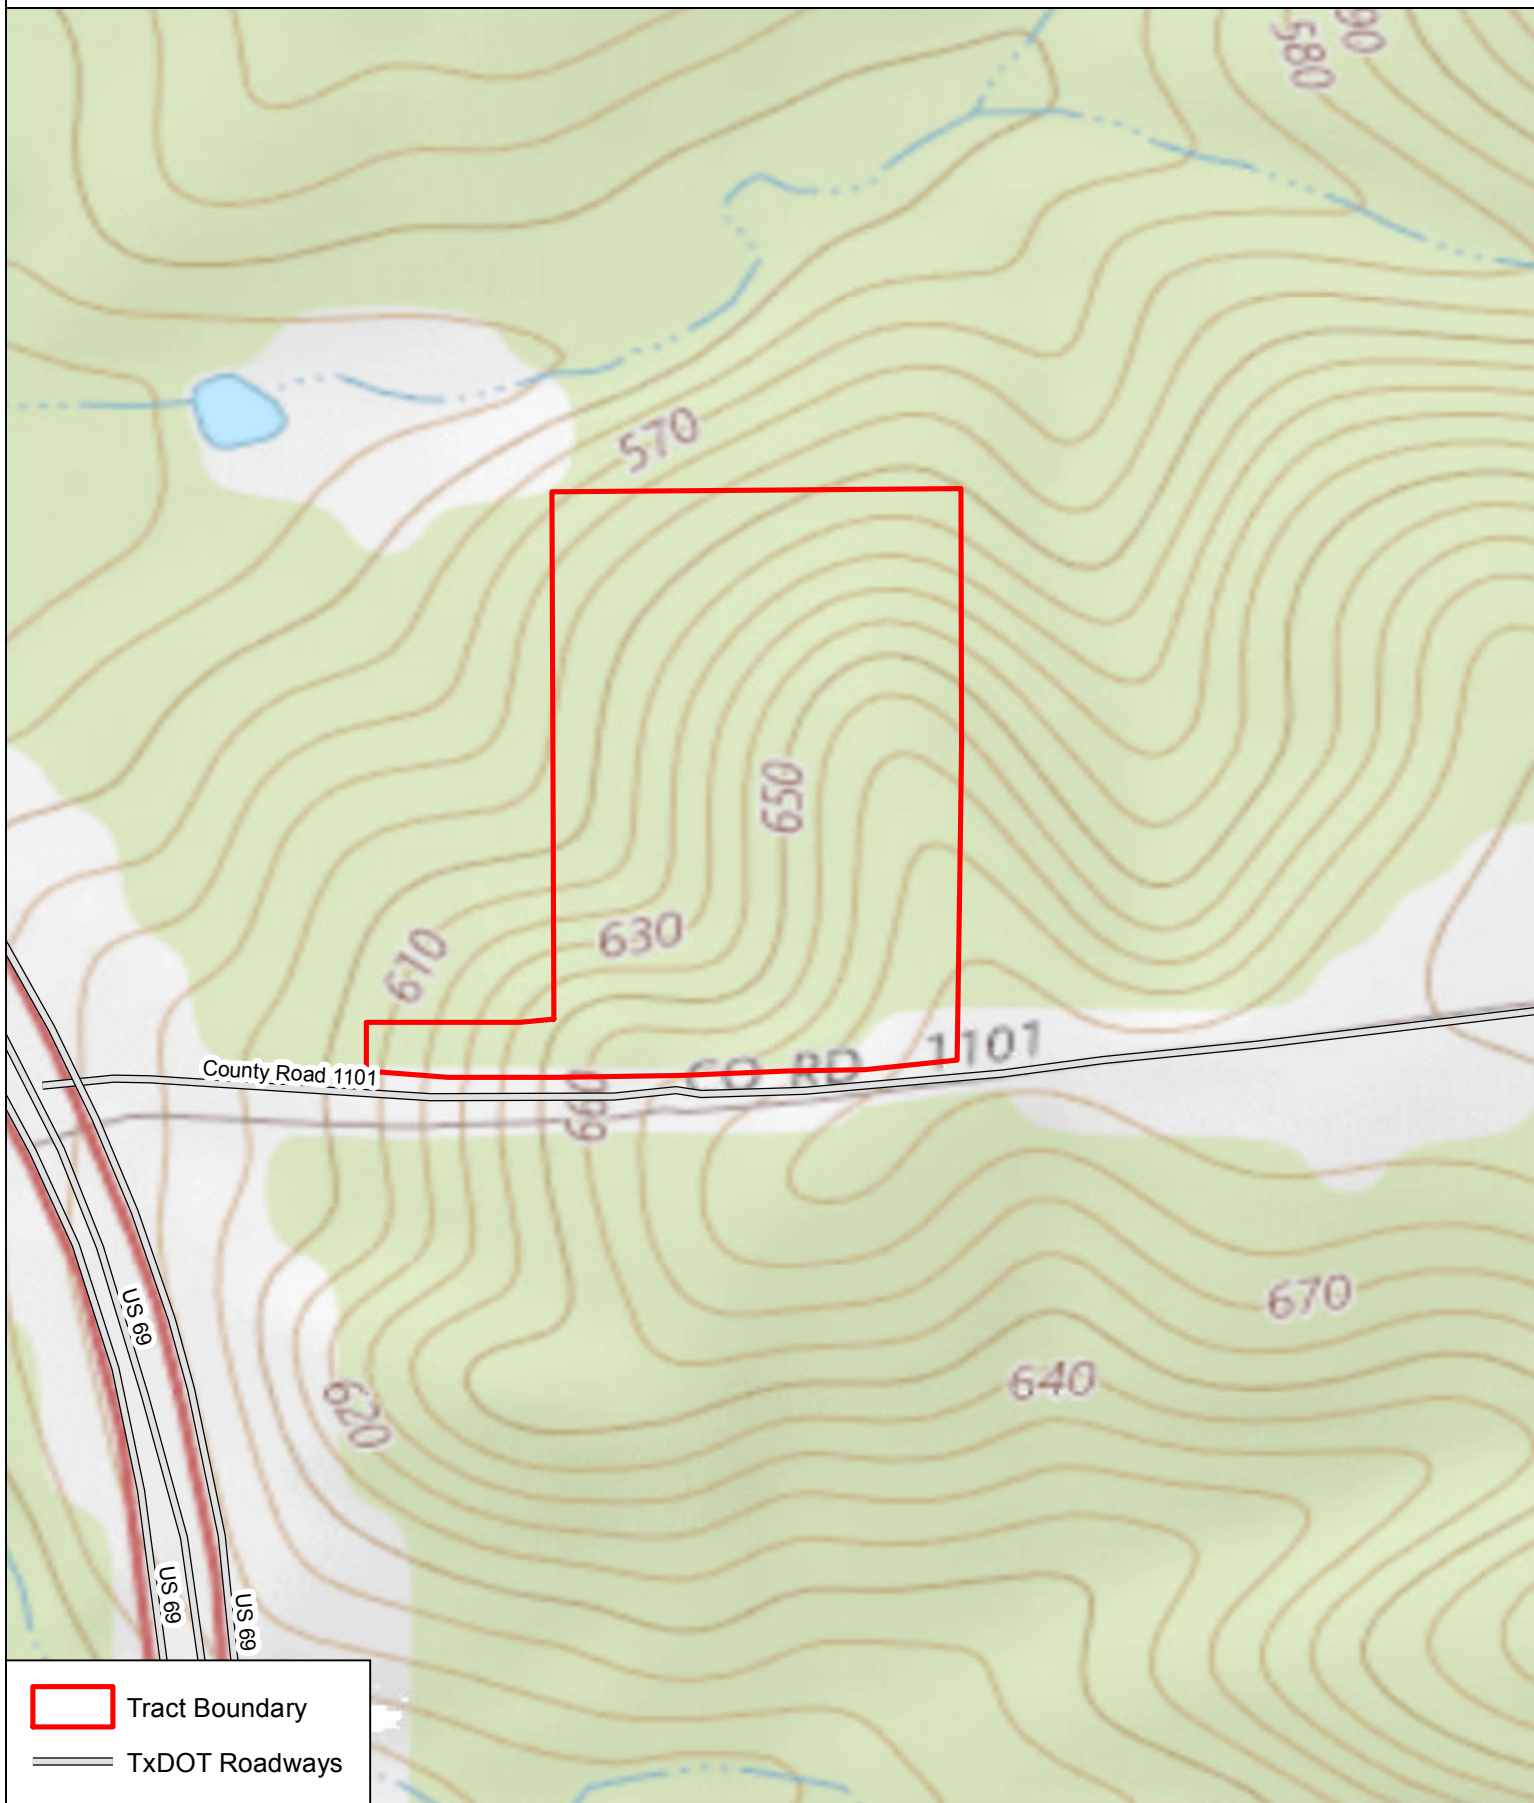

Jack Little (CR 1101 Tract): +/- 10.928 Acres
Cherokee County, Texas

1/8/2018
Imagery: 2015 TOP

1 Inch = 299 Feet