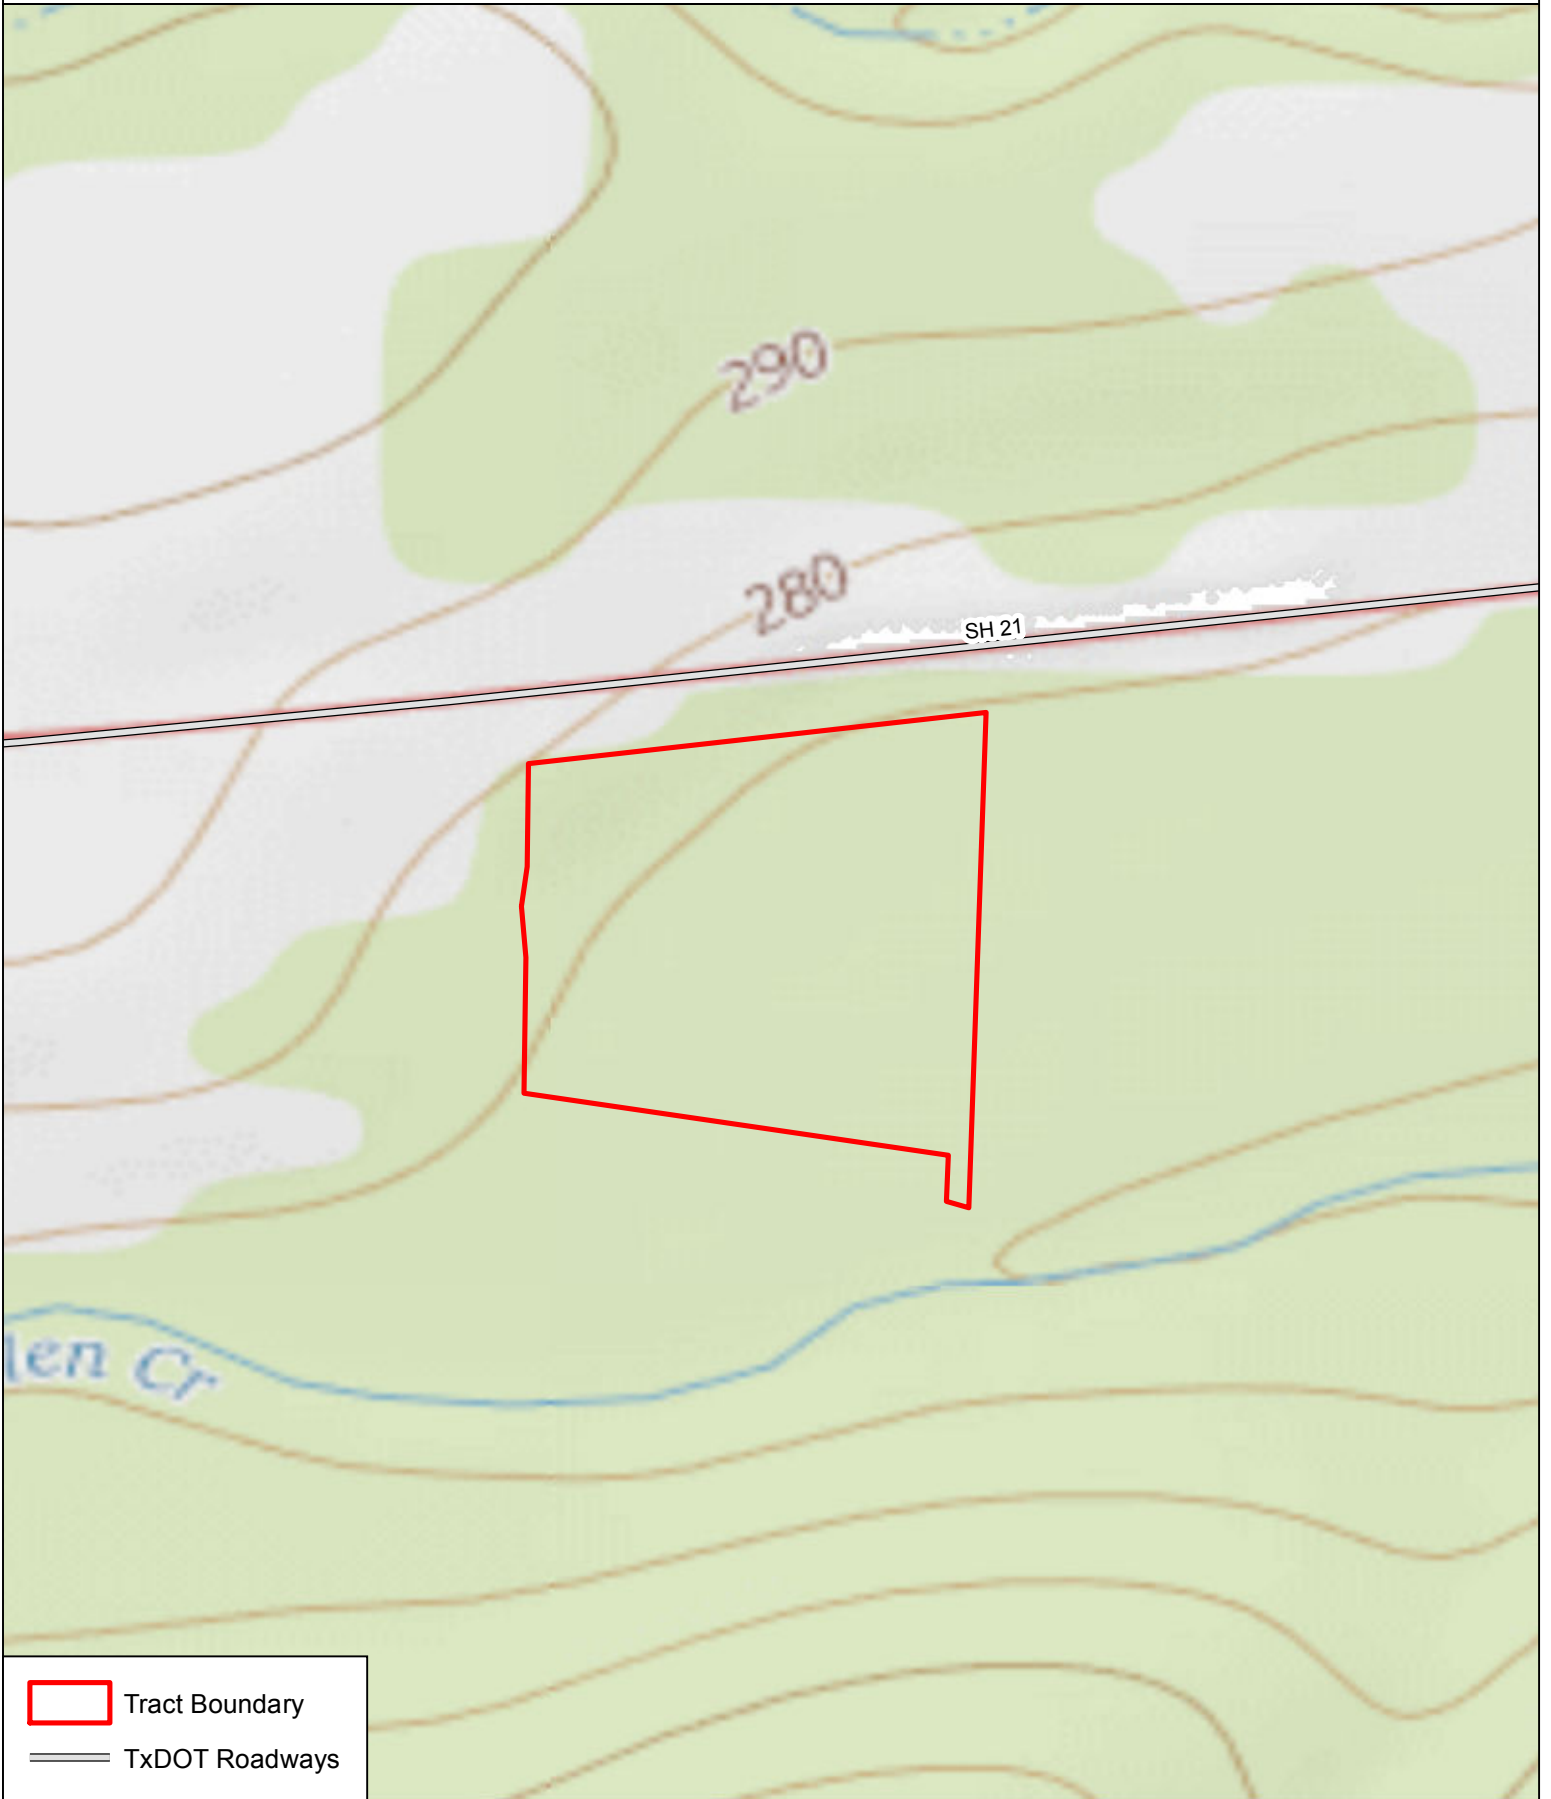

Jack Little (SH 21 Tract): +/- 5.62 Acres
Cherokee County, Texas

- Tract Boundary
- TxDOT Roadways

1 Inch = 224 Feet