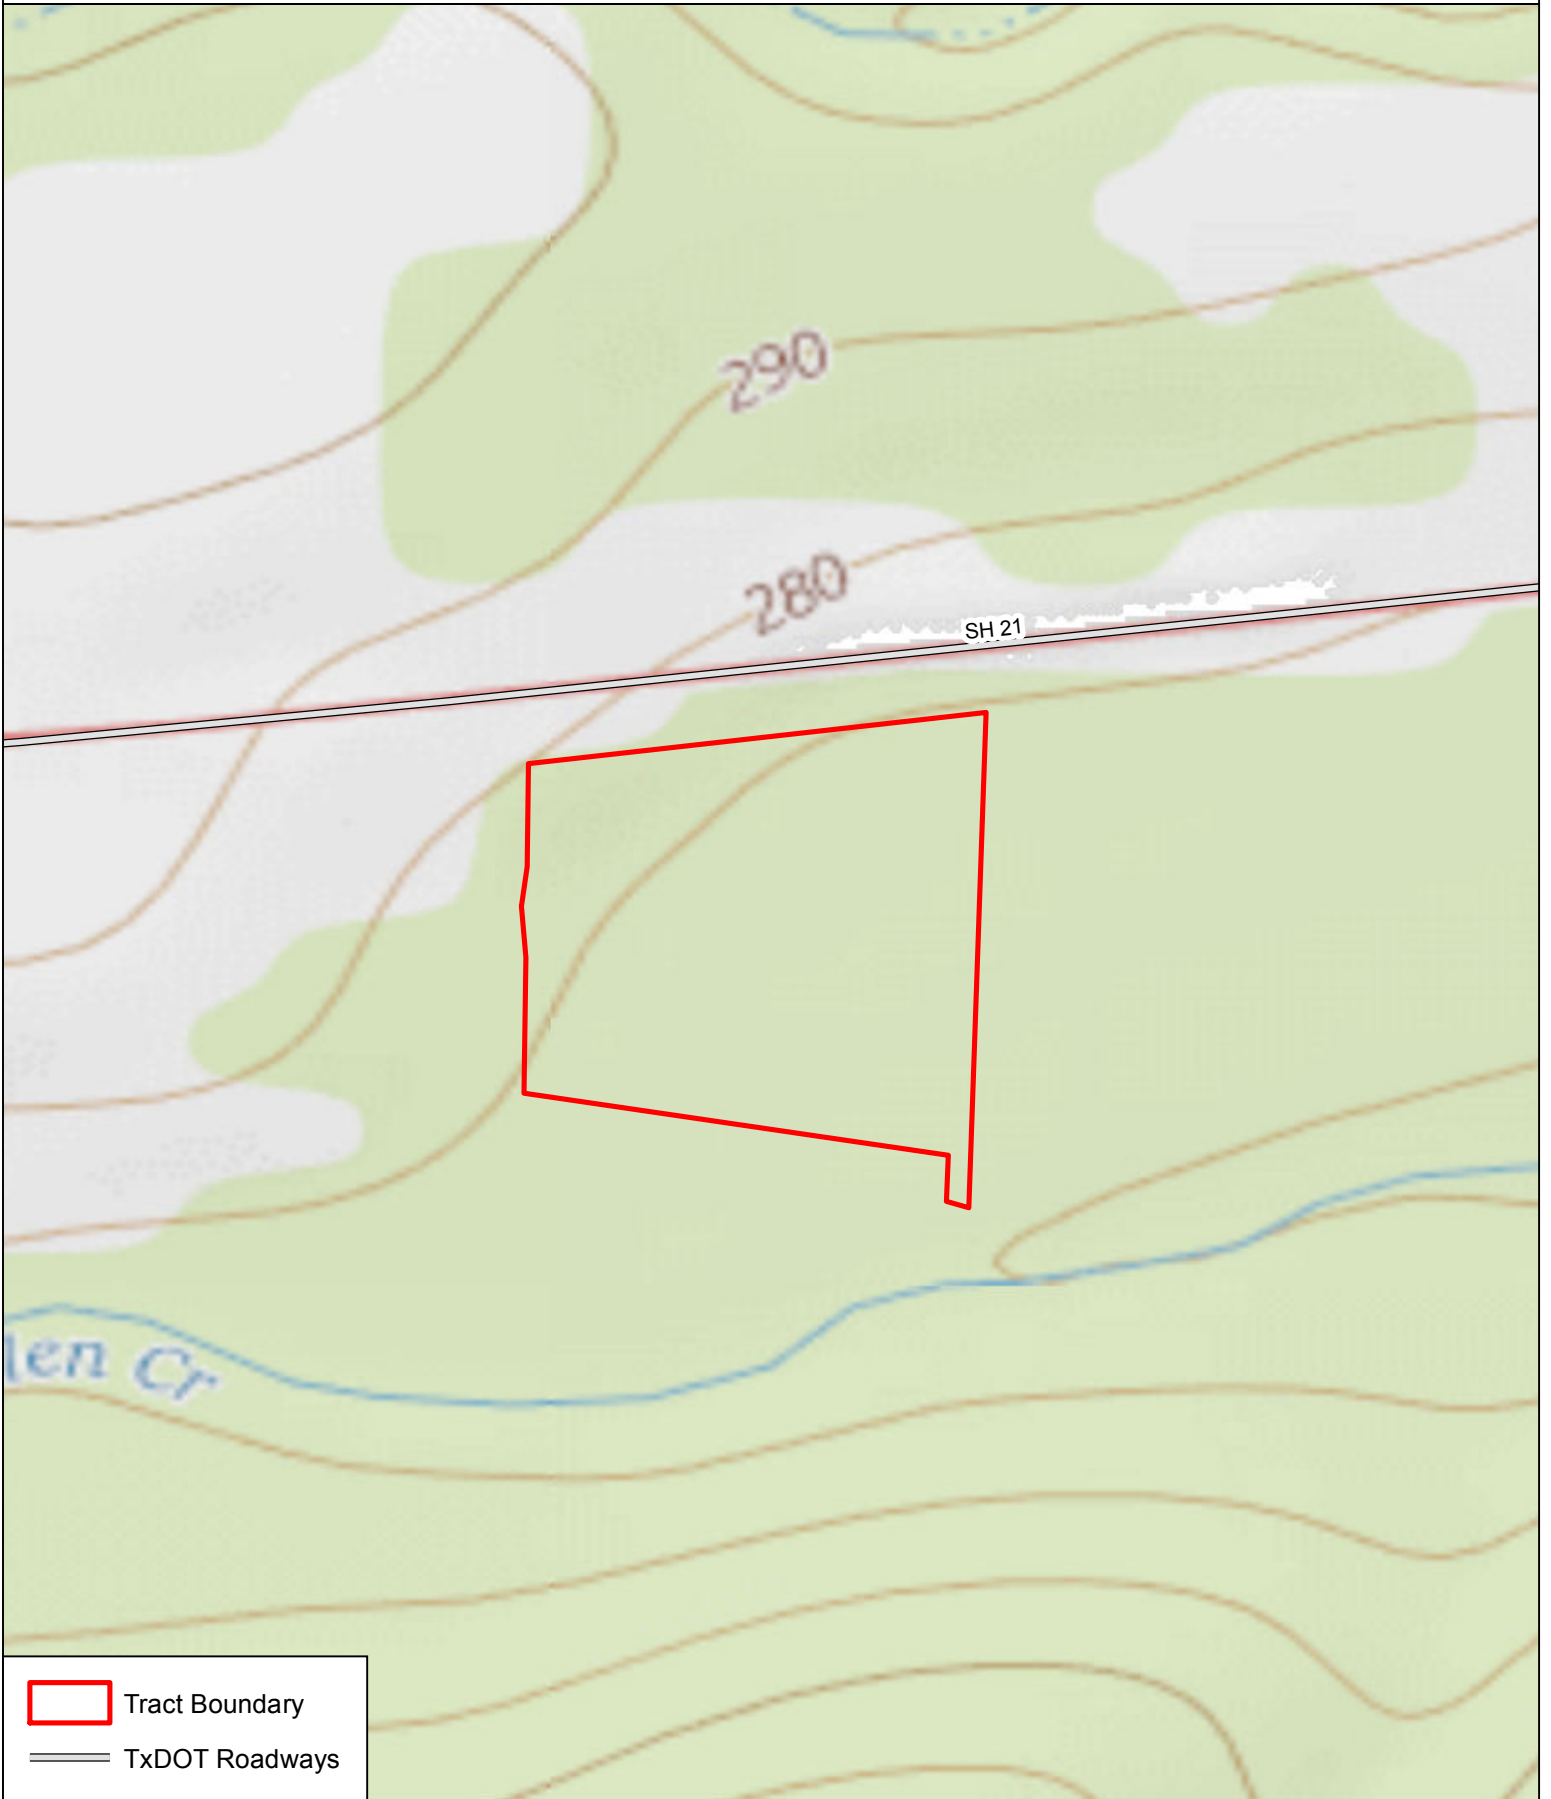

Jack Little (SH 21 Tract): +/- 5.62 Acres
Cherokee County, Texas

Tract Boundary
 TxDOT Roadways

1/8/2018
Imagery: USGS Topo