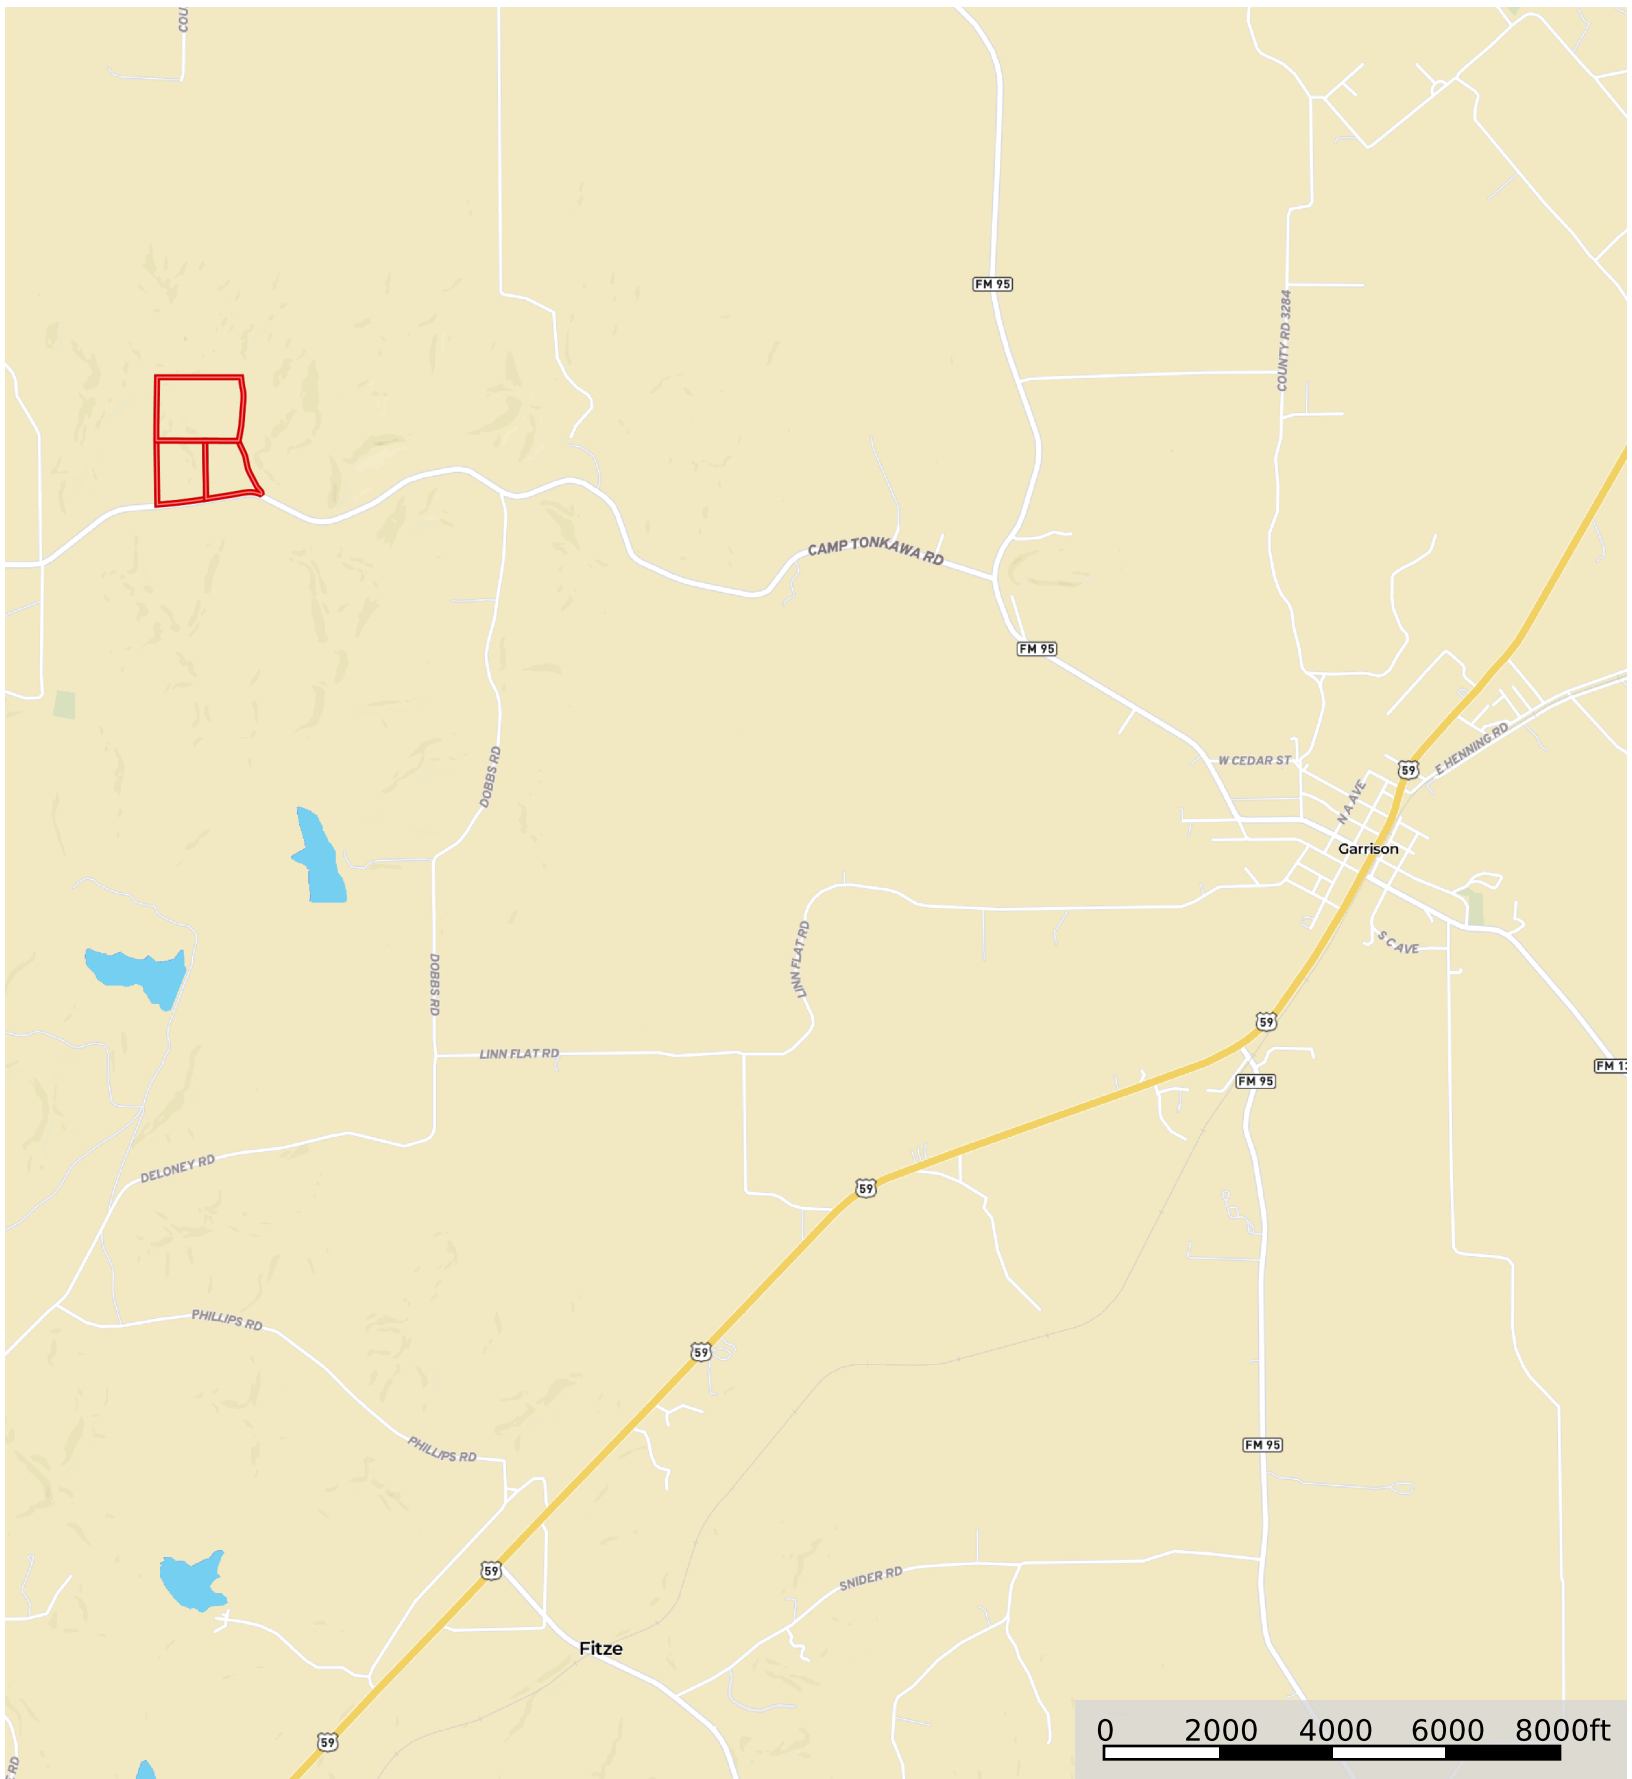

# Camp Tonkawa (West)

Texas, AC +/-

- ± 38.2 ac. Tract C
- ± 16.7 ac. Tract B
- ± 21.1 ac. Tract A