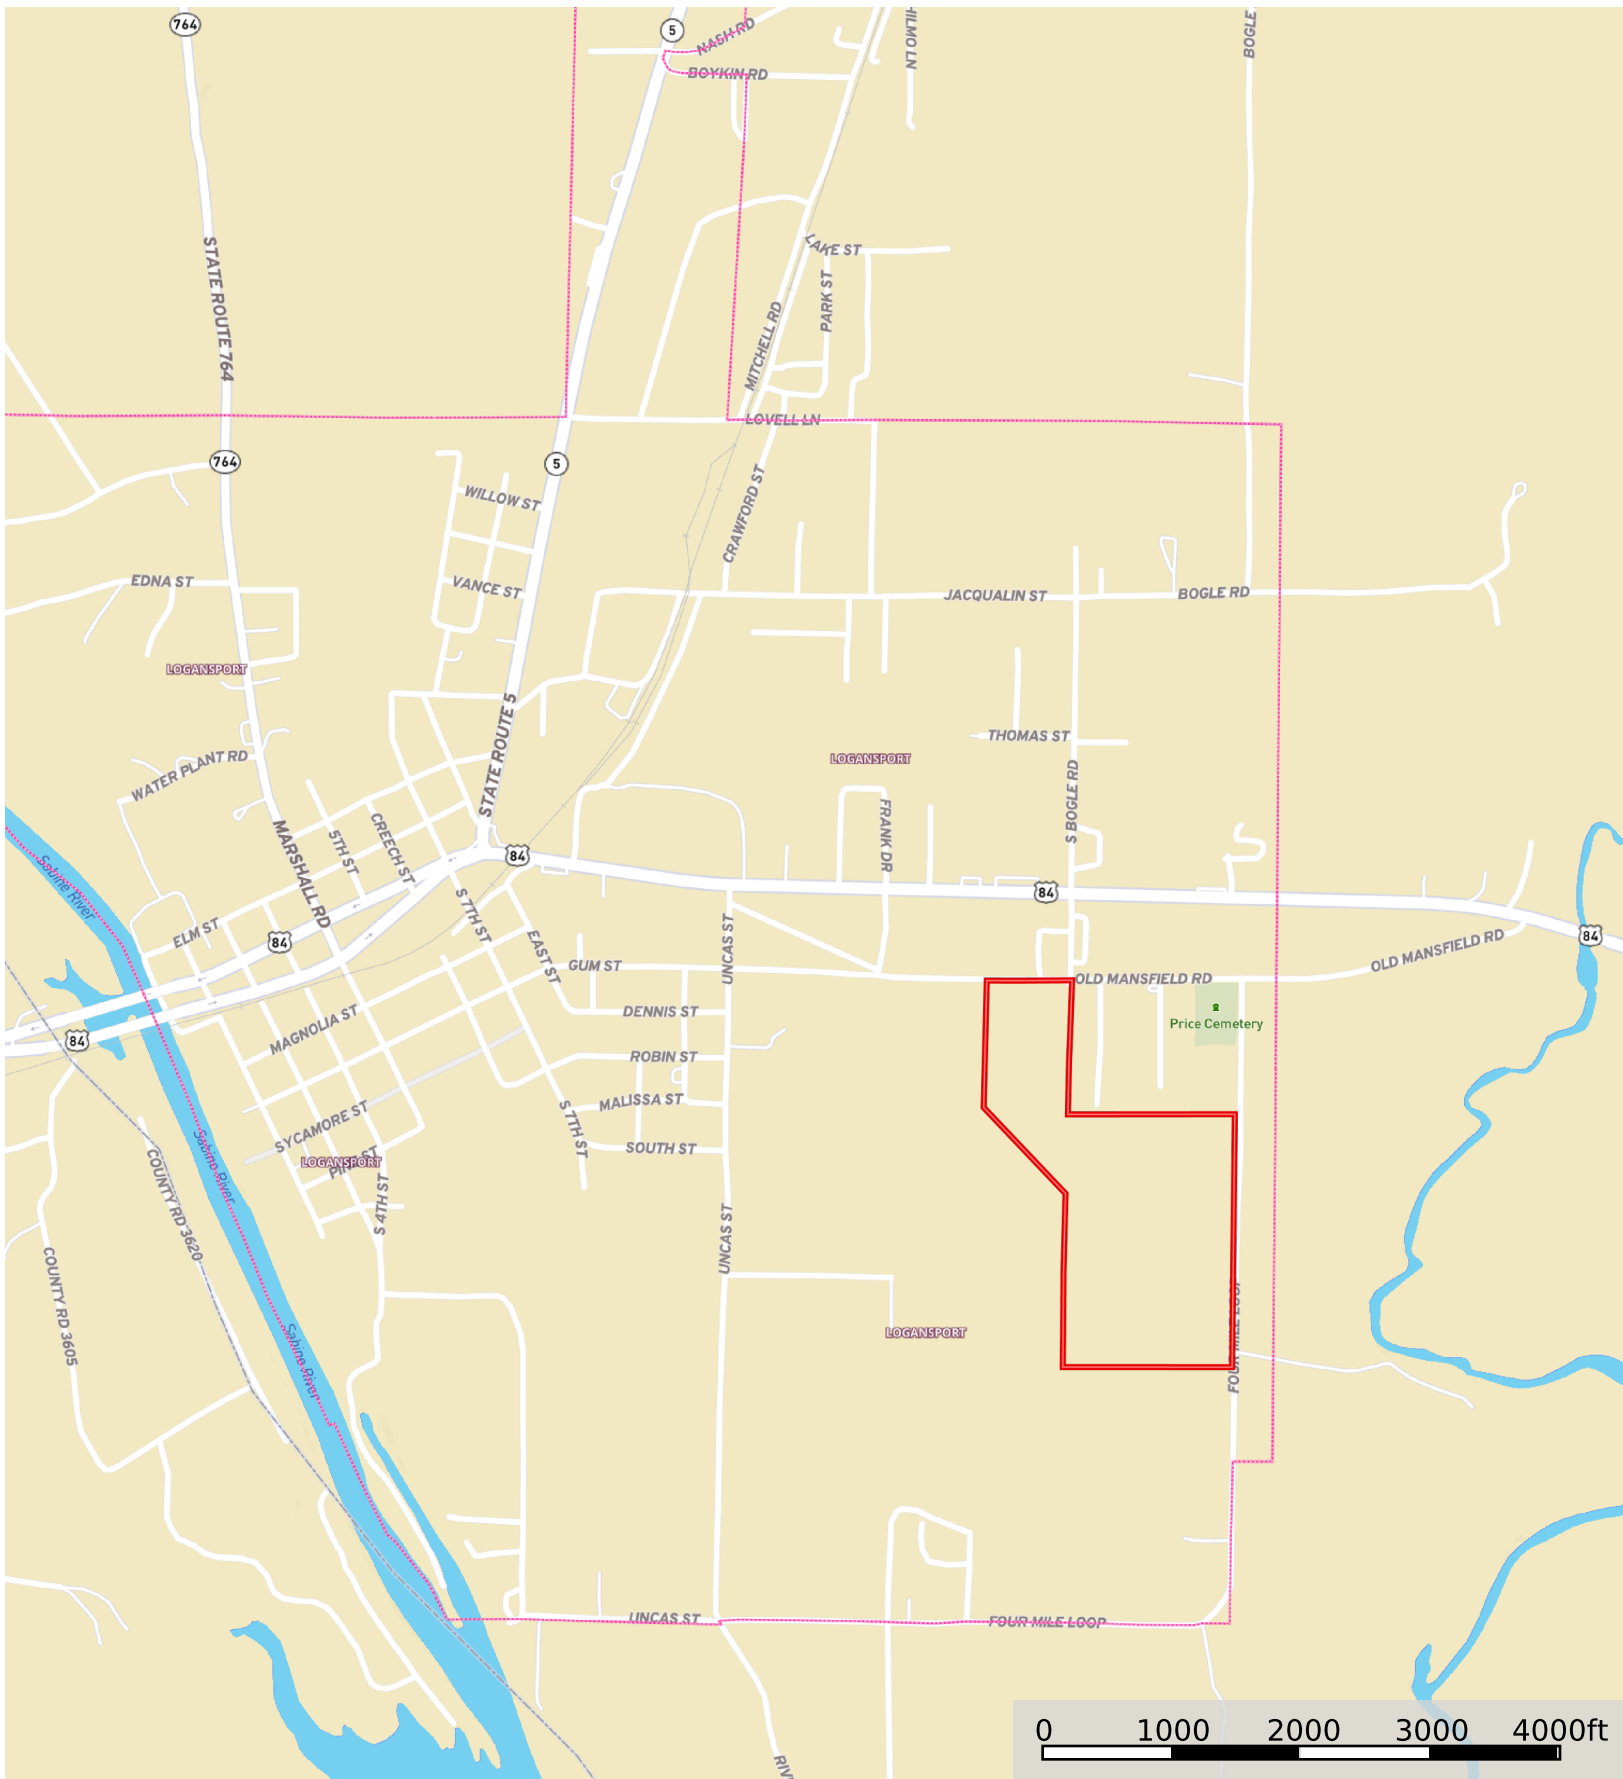

Logansport - ± 81 Ac

De Soto Parish, Louisiana, 81 AC +/-

Boundary