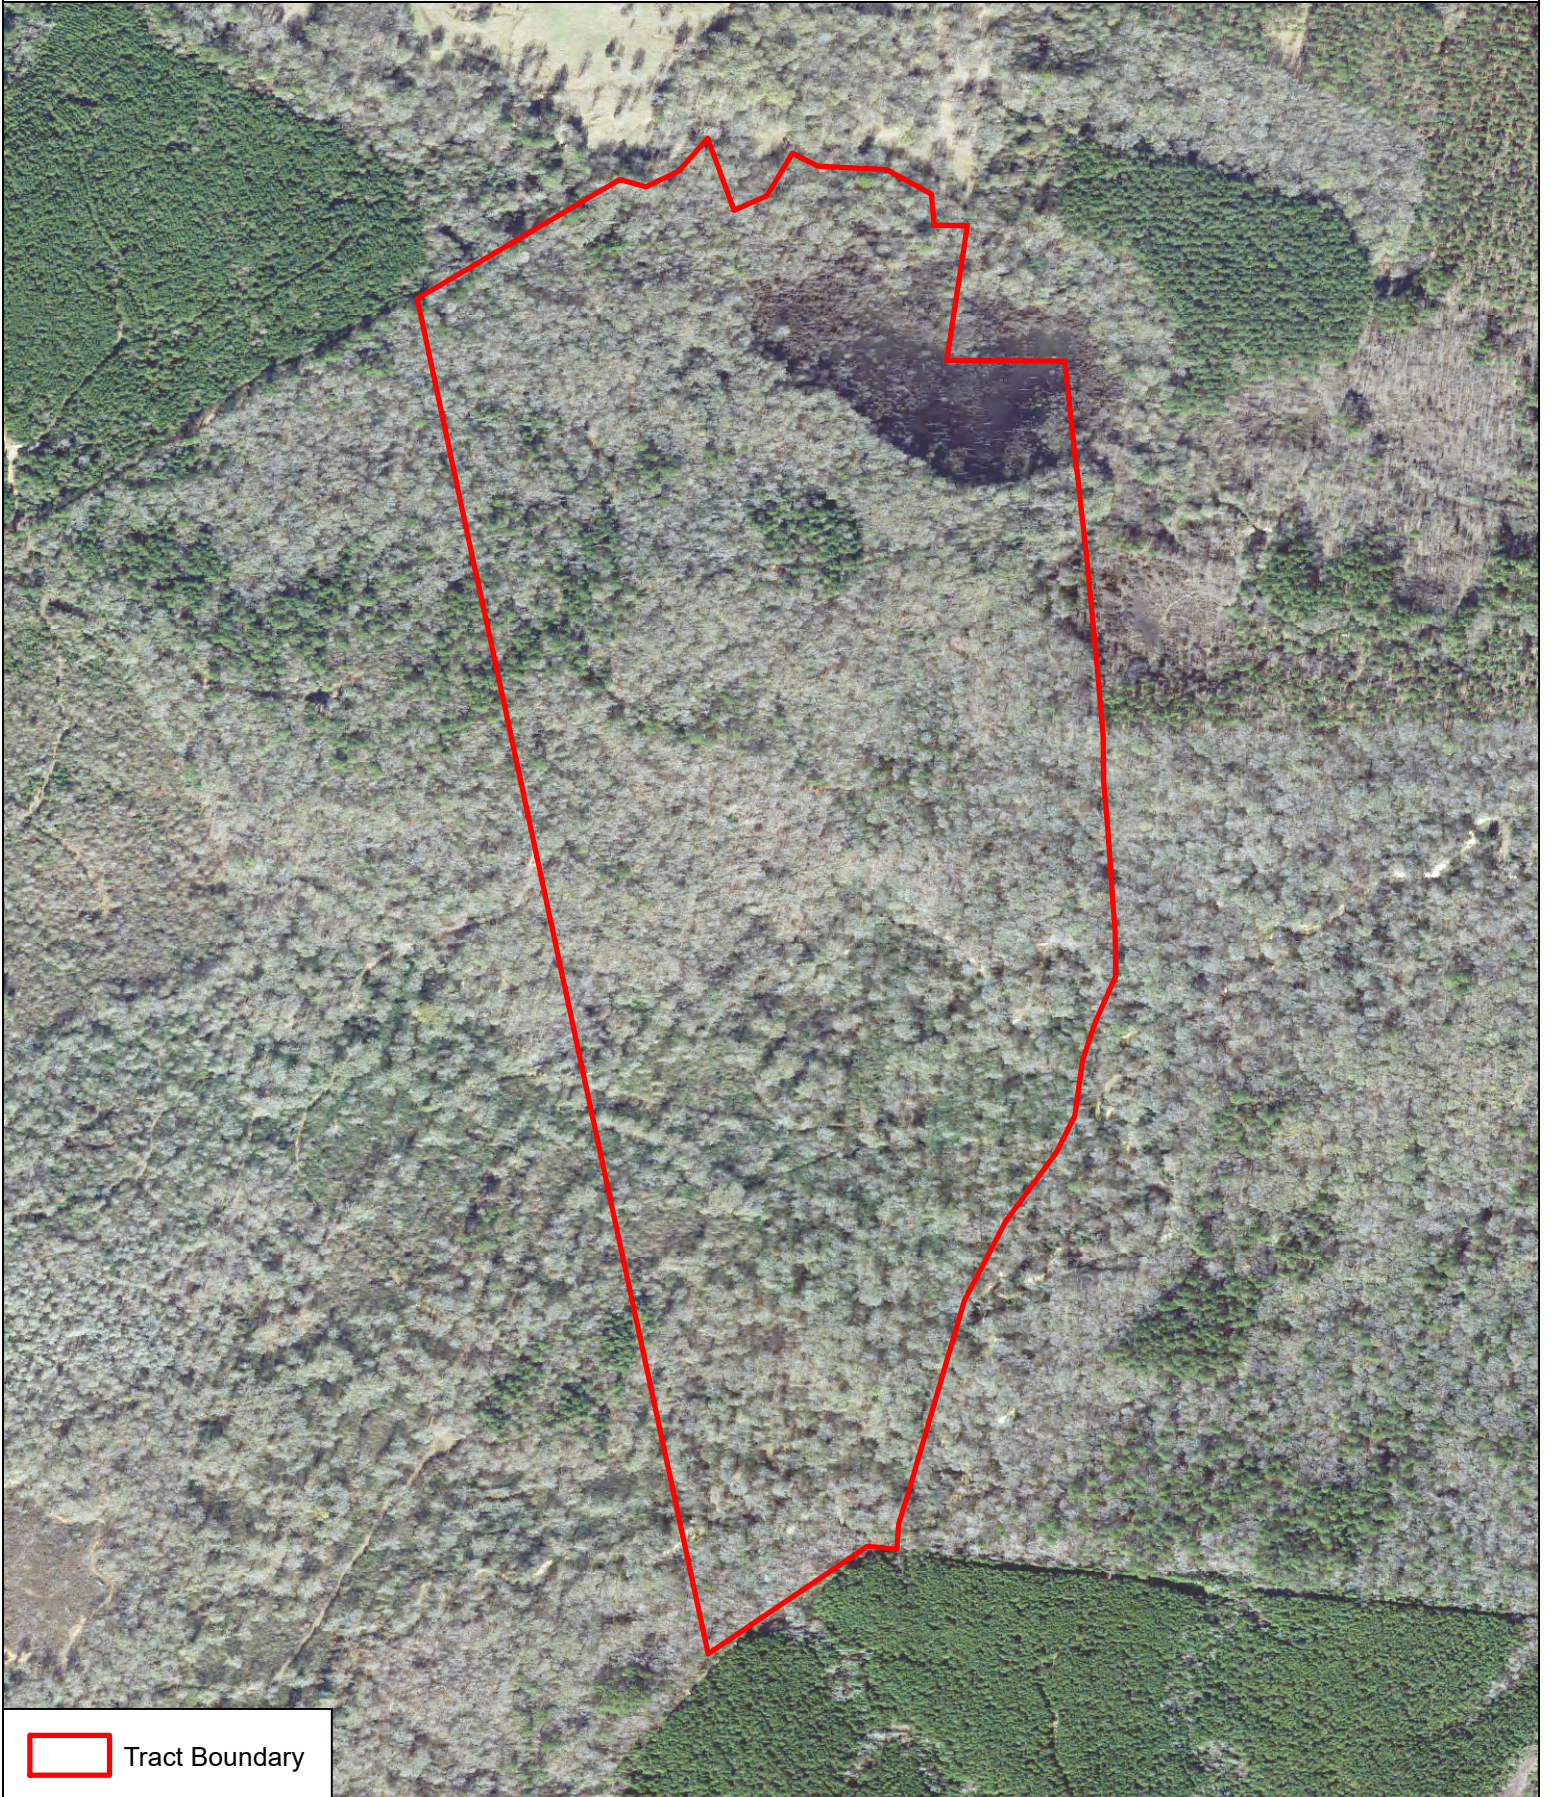

Janis Lorensen 178 Acre Tract
Shelby County, Texas

Tract Boundary

9/25/2018
Imagery: 2015

1 Inch = 705 Feet