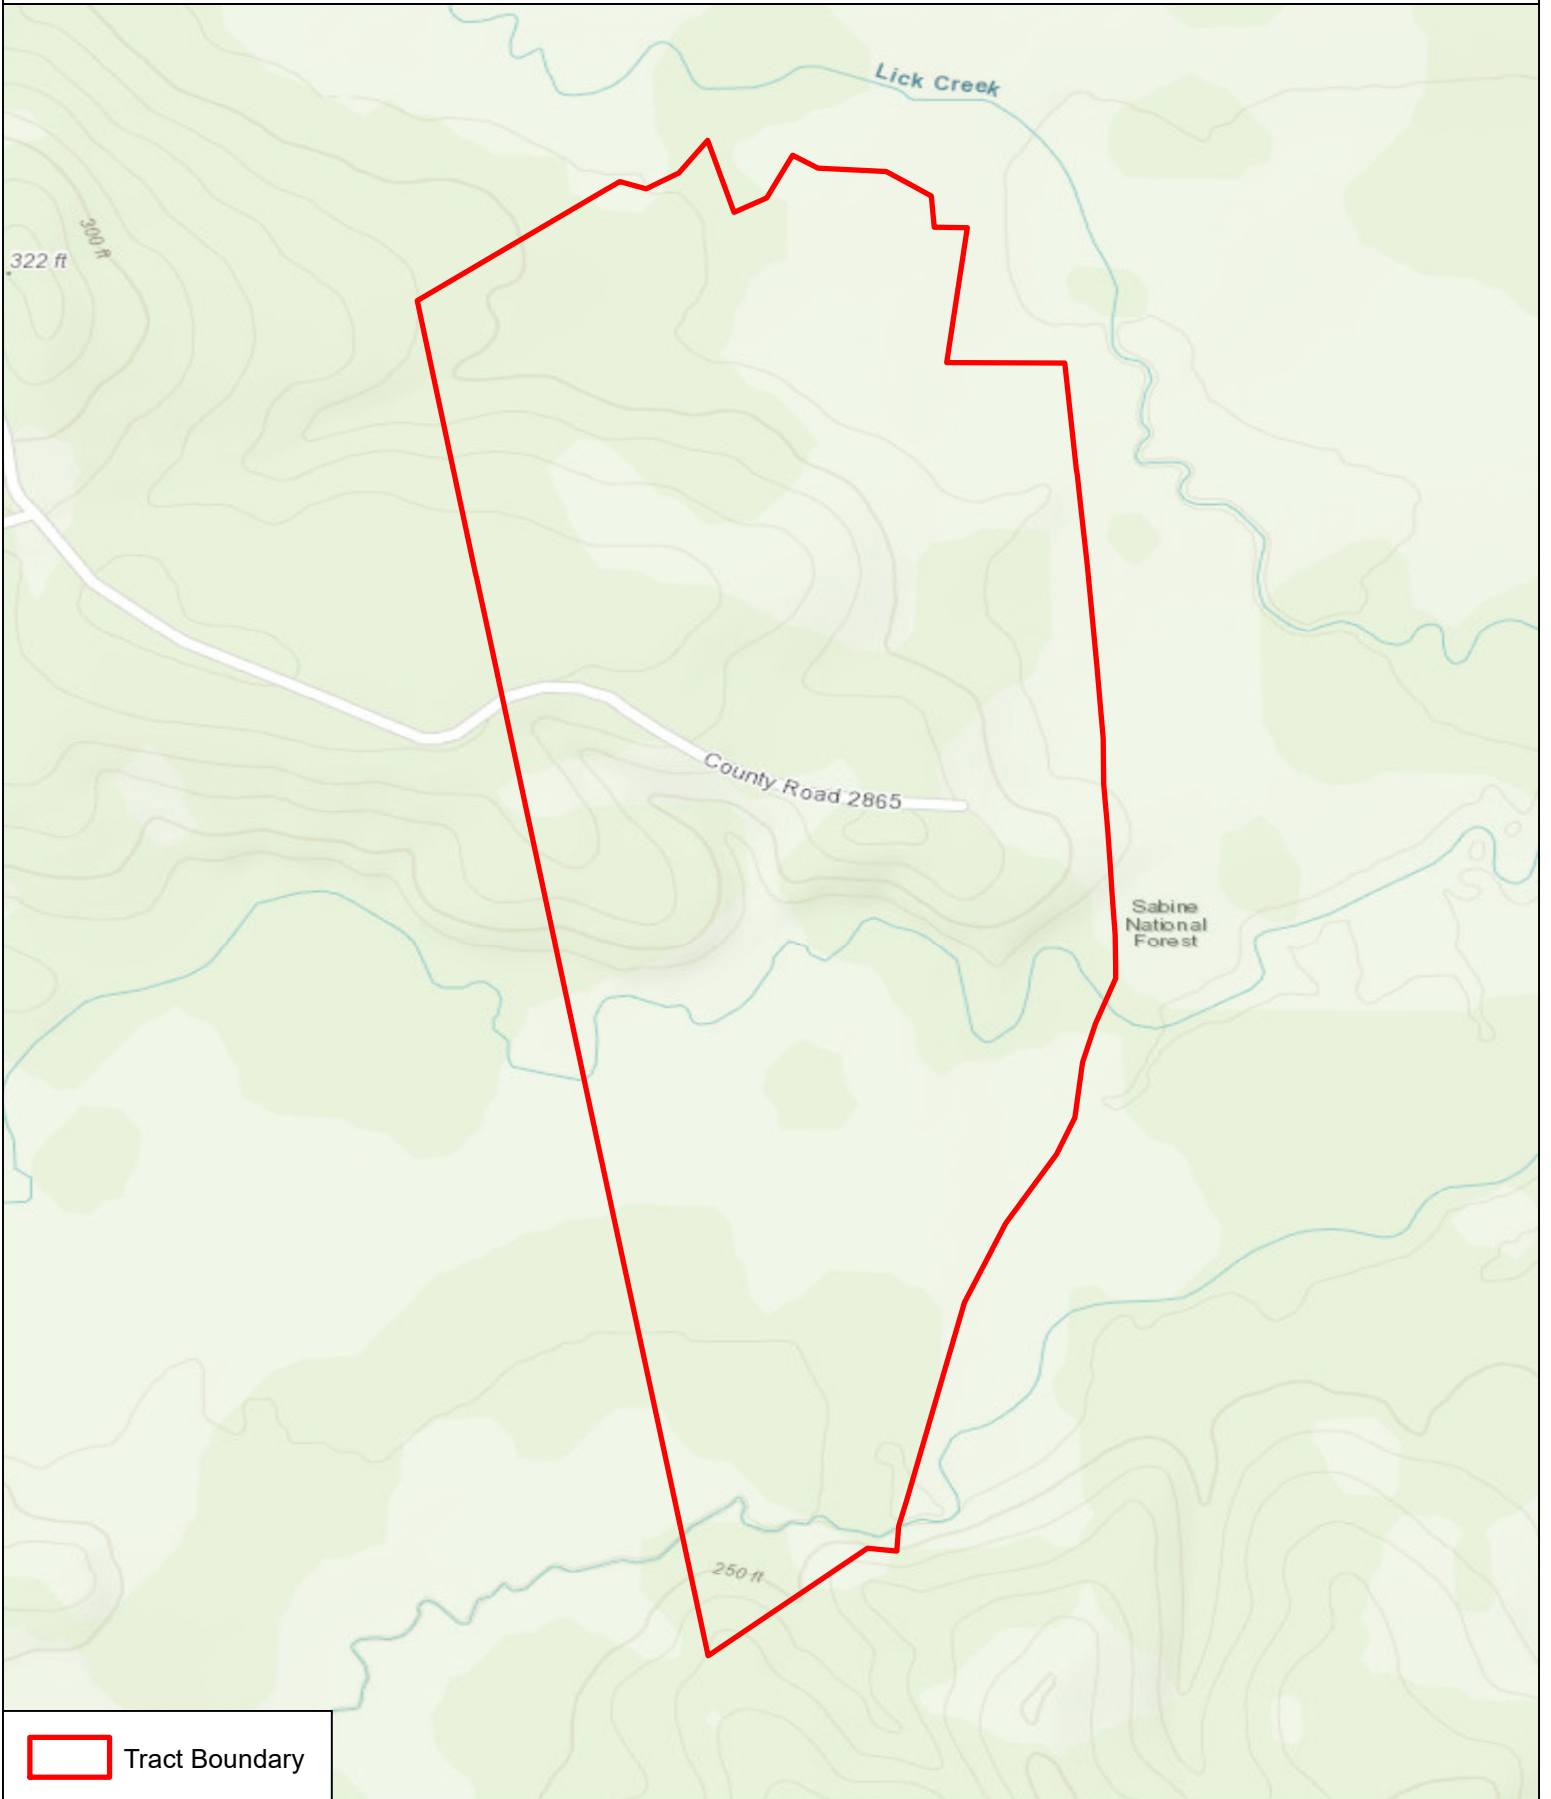

Janis Lorenson 178 Acre Tract
Shelby County, Texas

Tract Boundary

9/25/2018
Imagery: Topo

1 Inch = 705 Feet