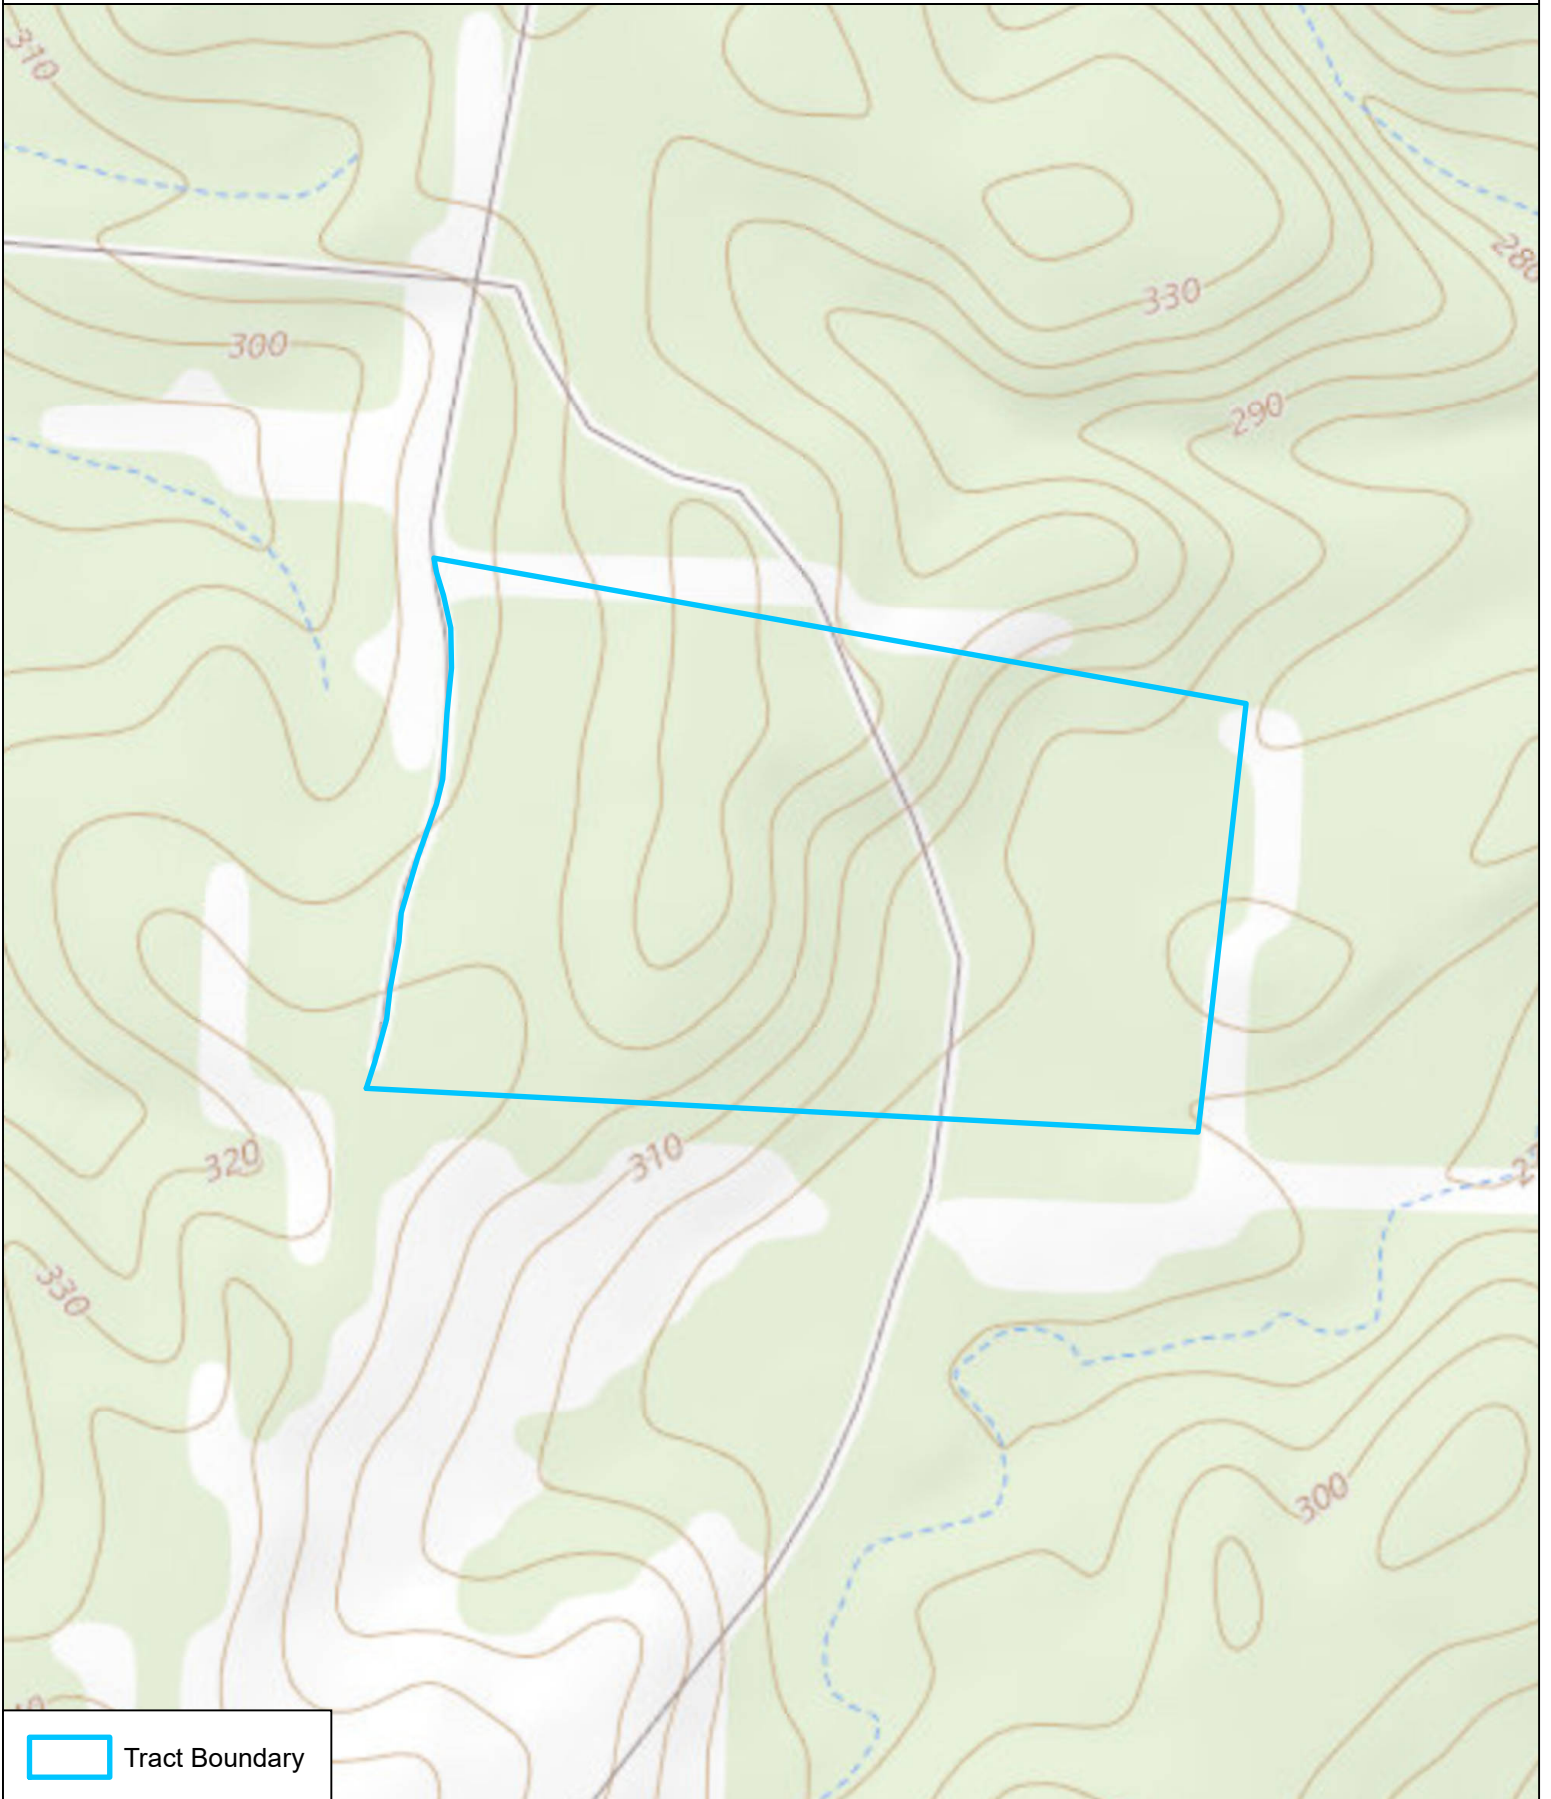

Cherino East - 42.04 ac
Nacogdoches County, Texas

Tract Boundary

3/27/2019

Imagery: Topo

1 Inch = 417 Feet