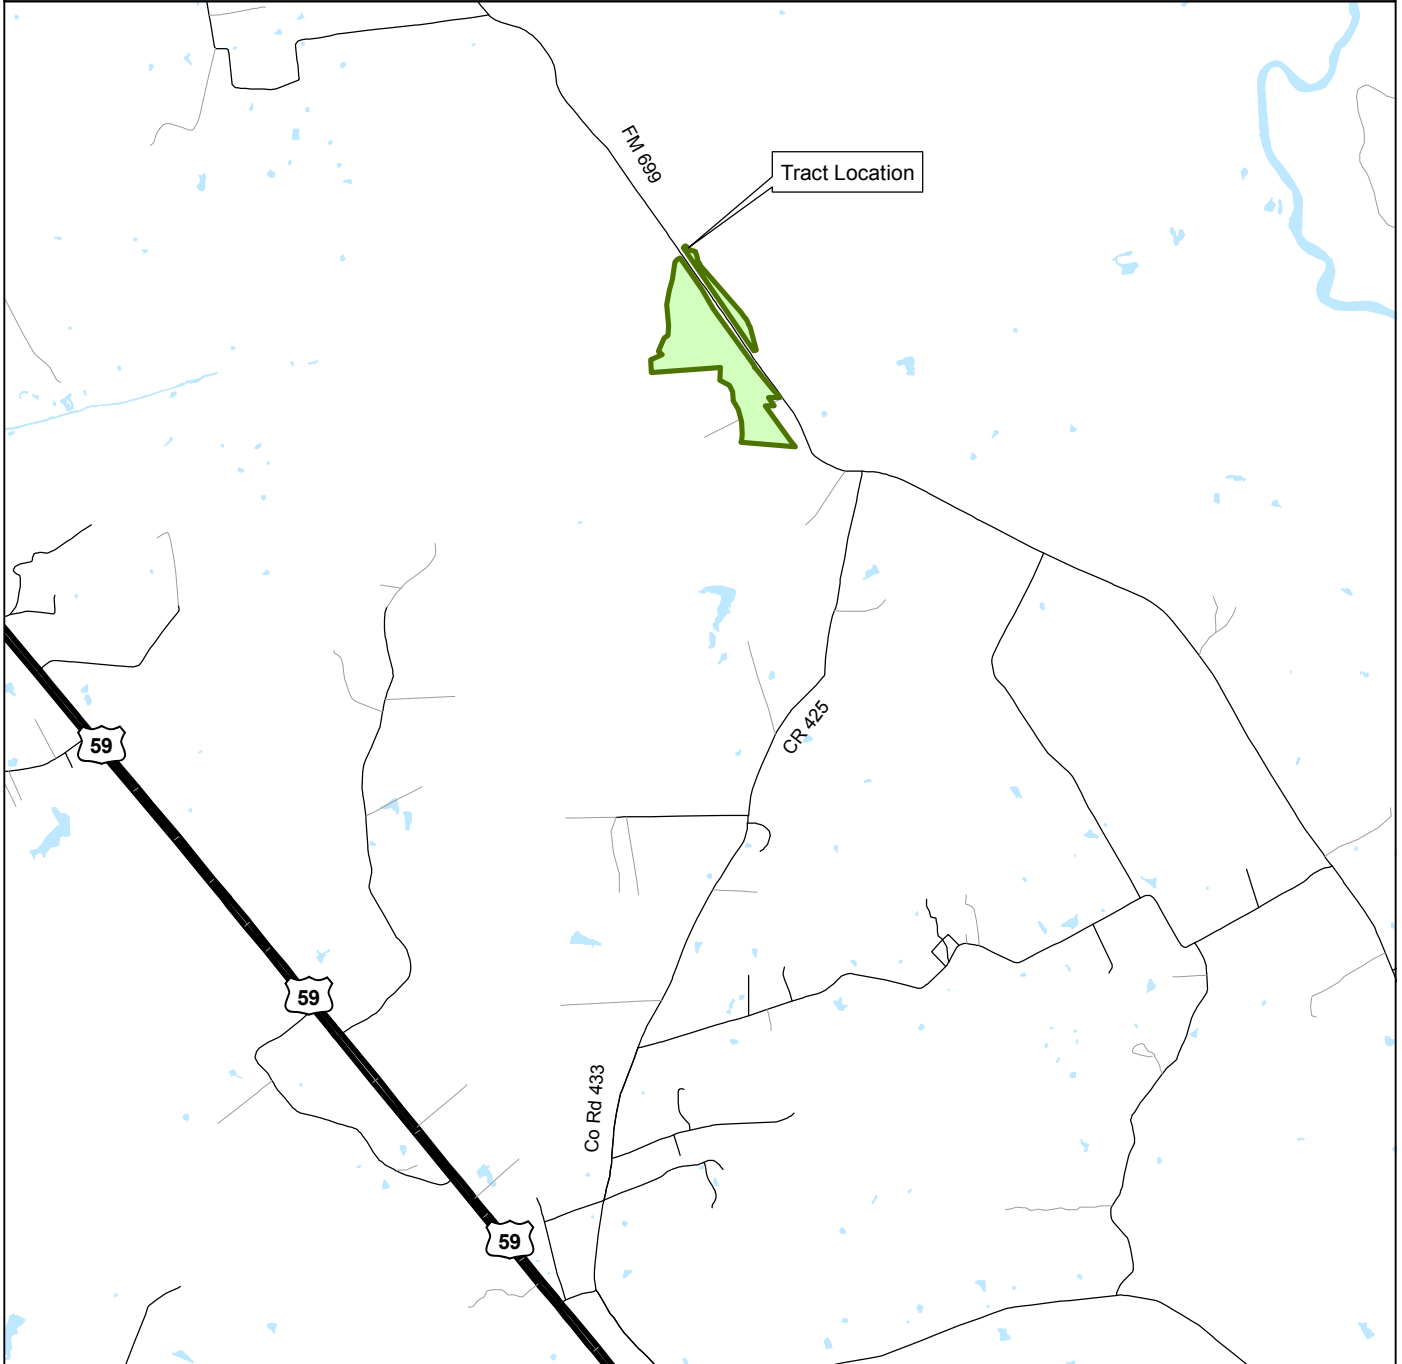

Woods Tract
+/- 104.6 Acres
Panola County, Texas

	Approximate Tract Boundary		Interstate and US Highways
	Cities		State Highways
	Counties		Secondary Roads
	Water Bodies		Unnamed Streets