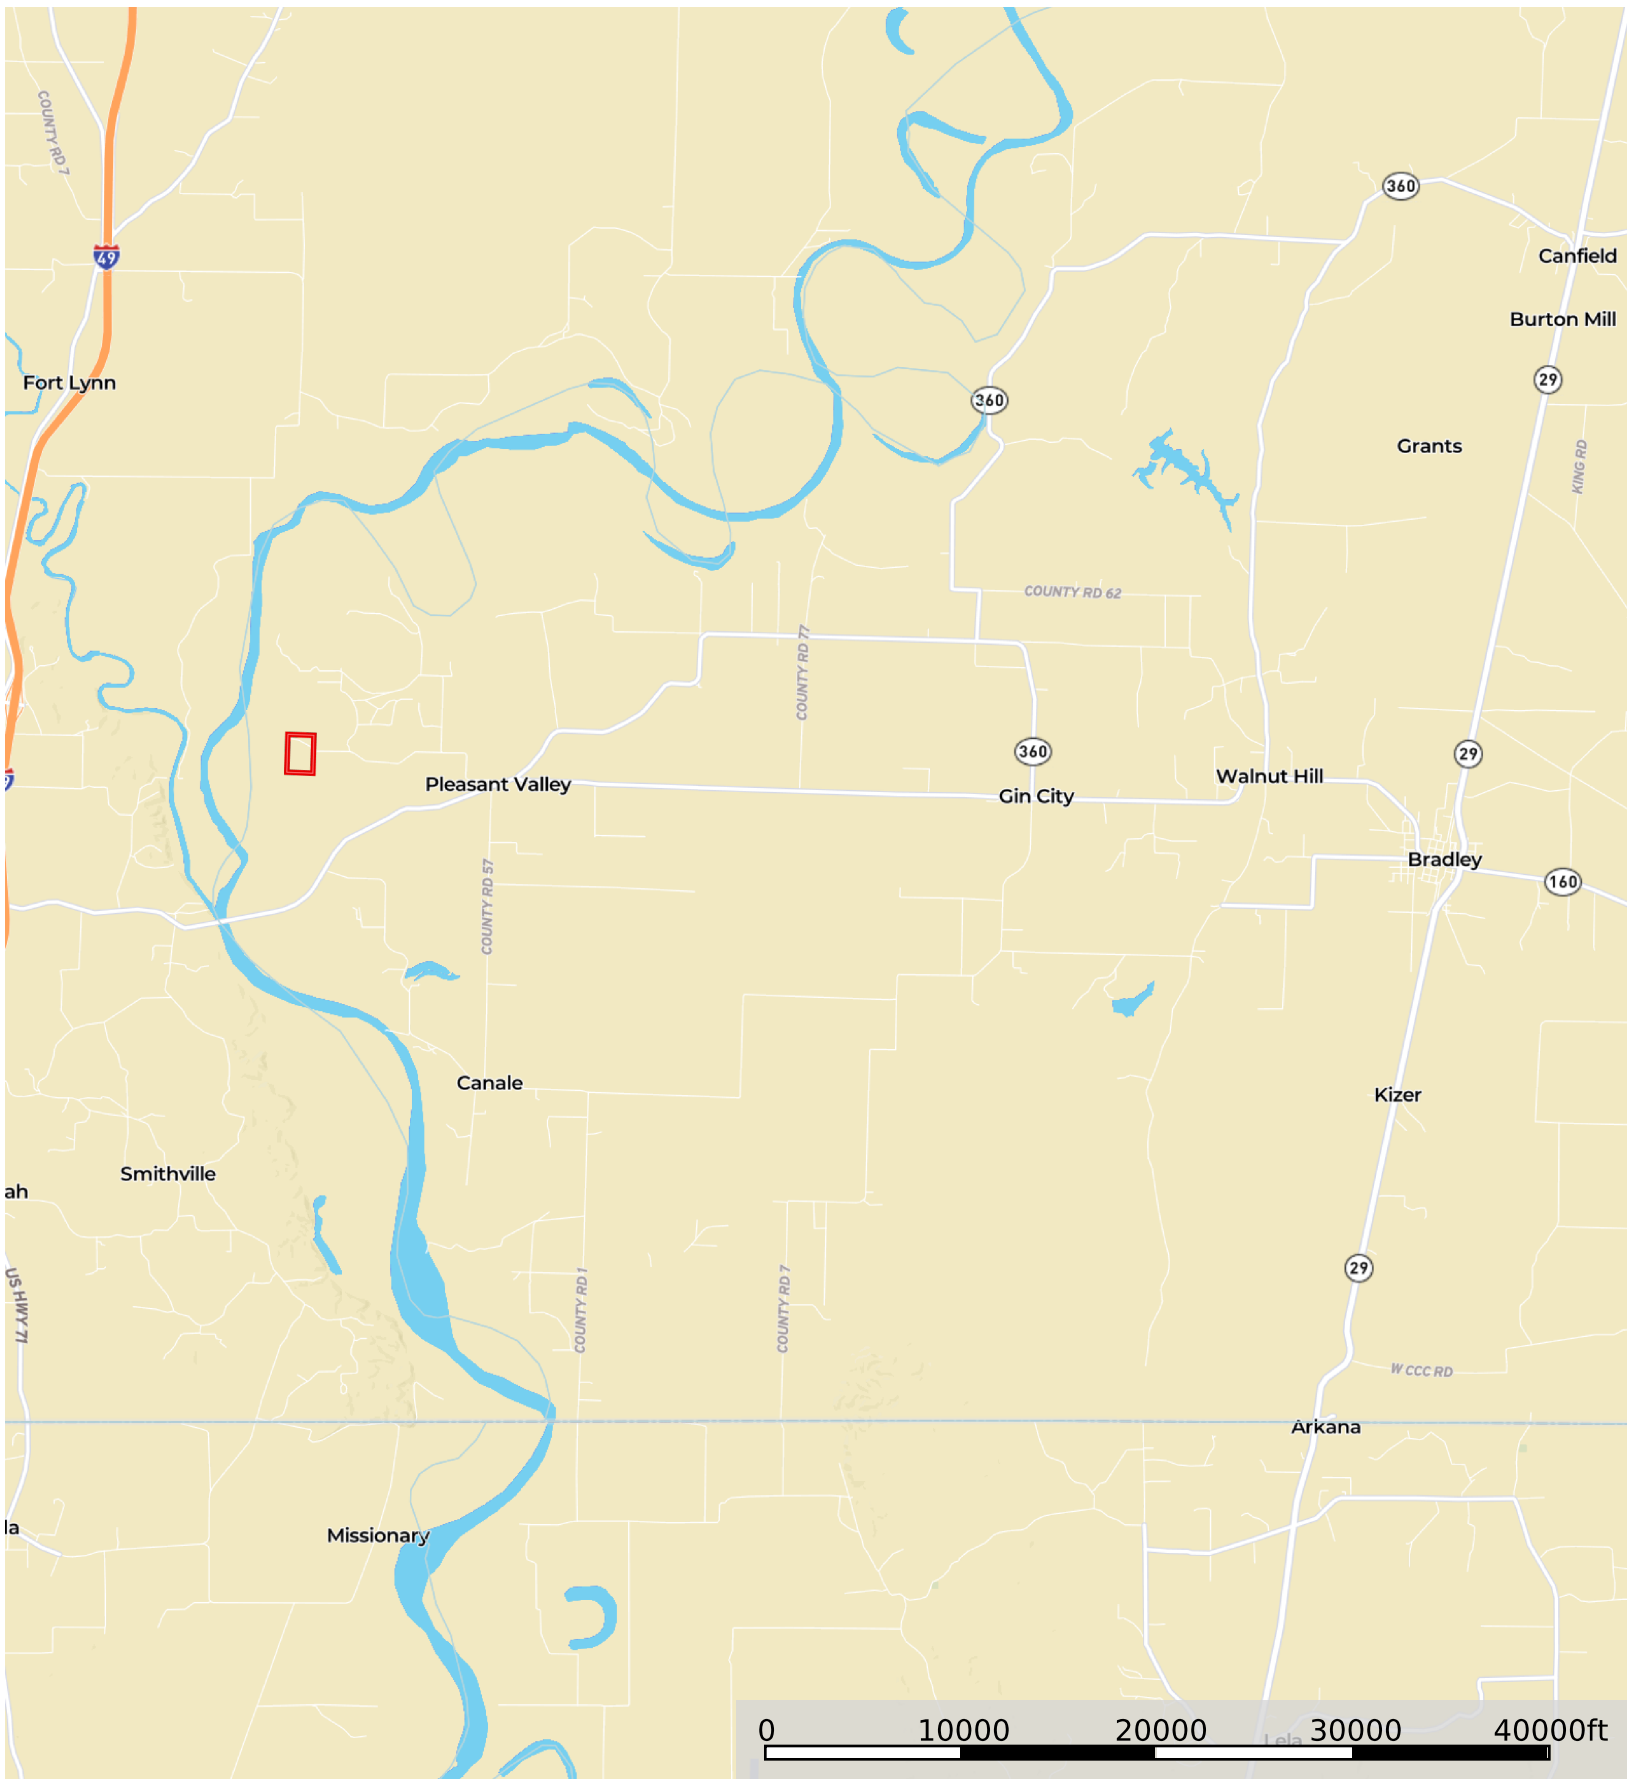

56.889 Acres, Bradley, Arkansas

Lafayette County, Arkansas, 56.889 AC +/-

Boundary