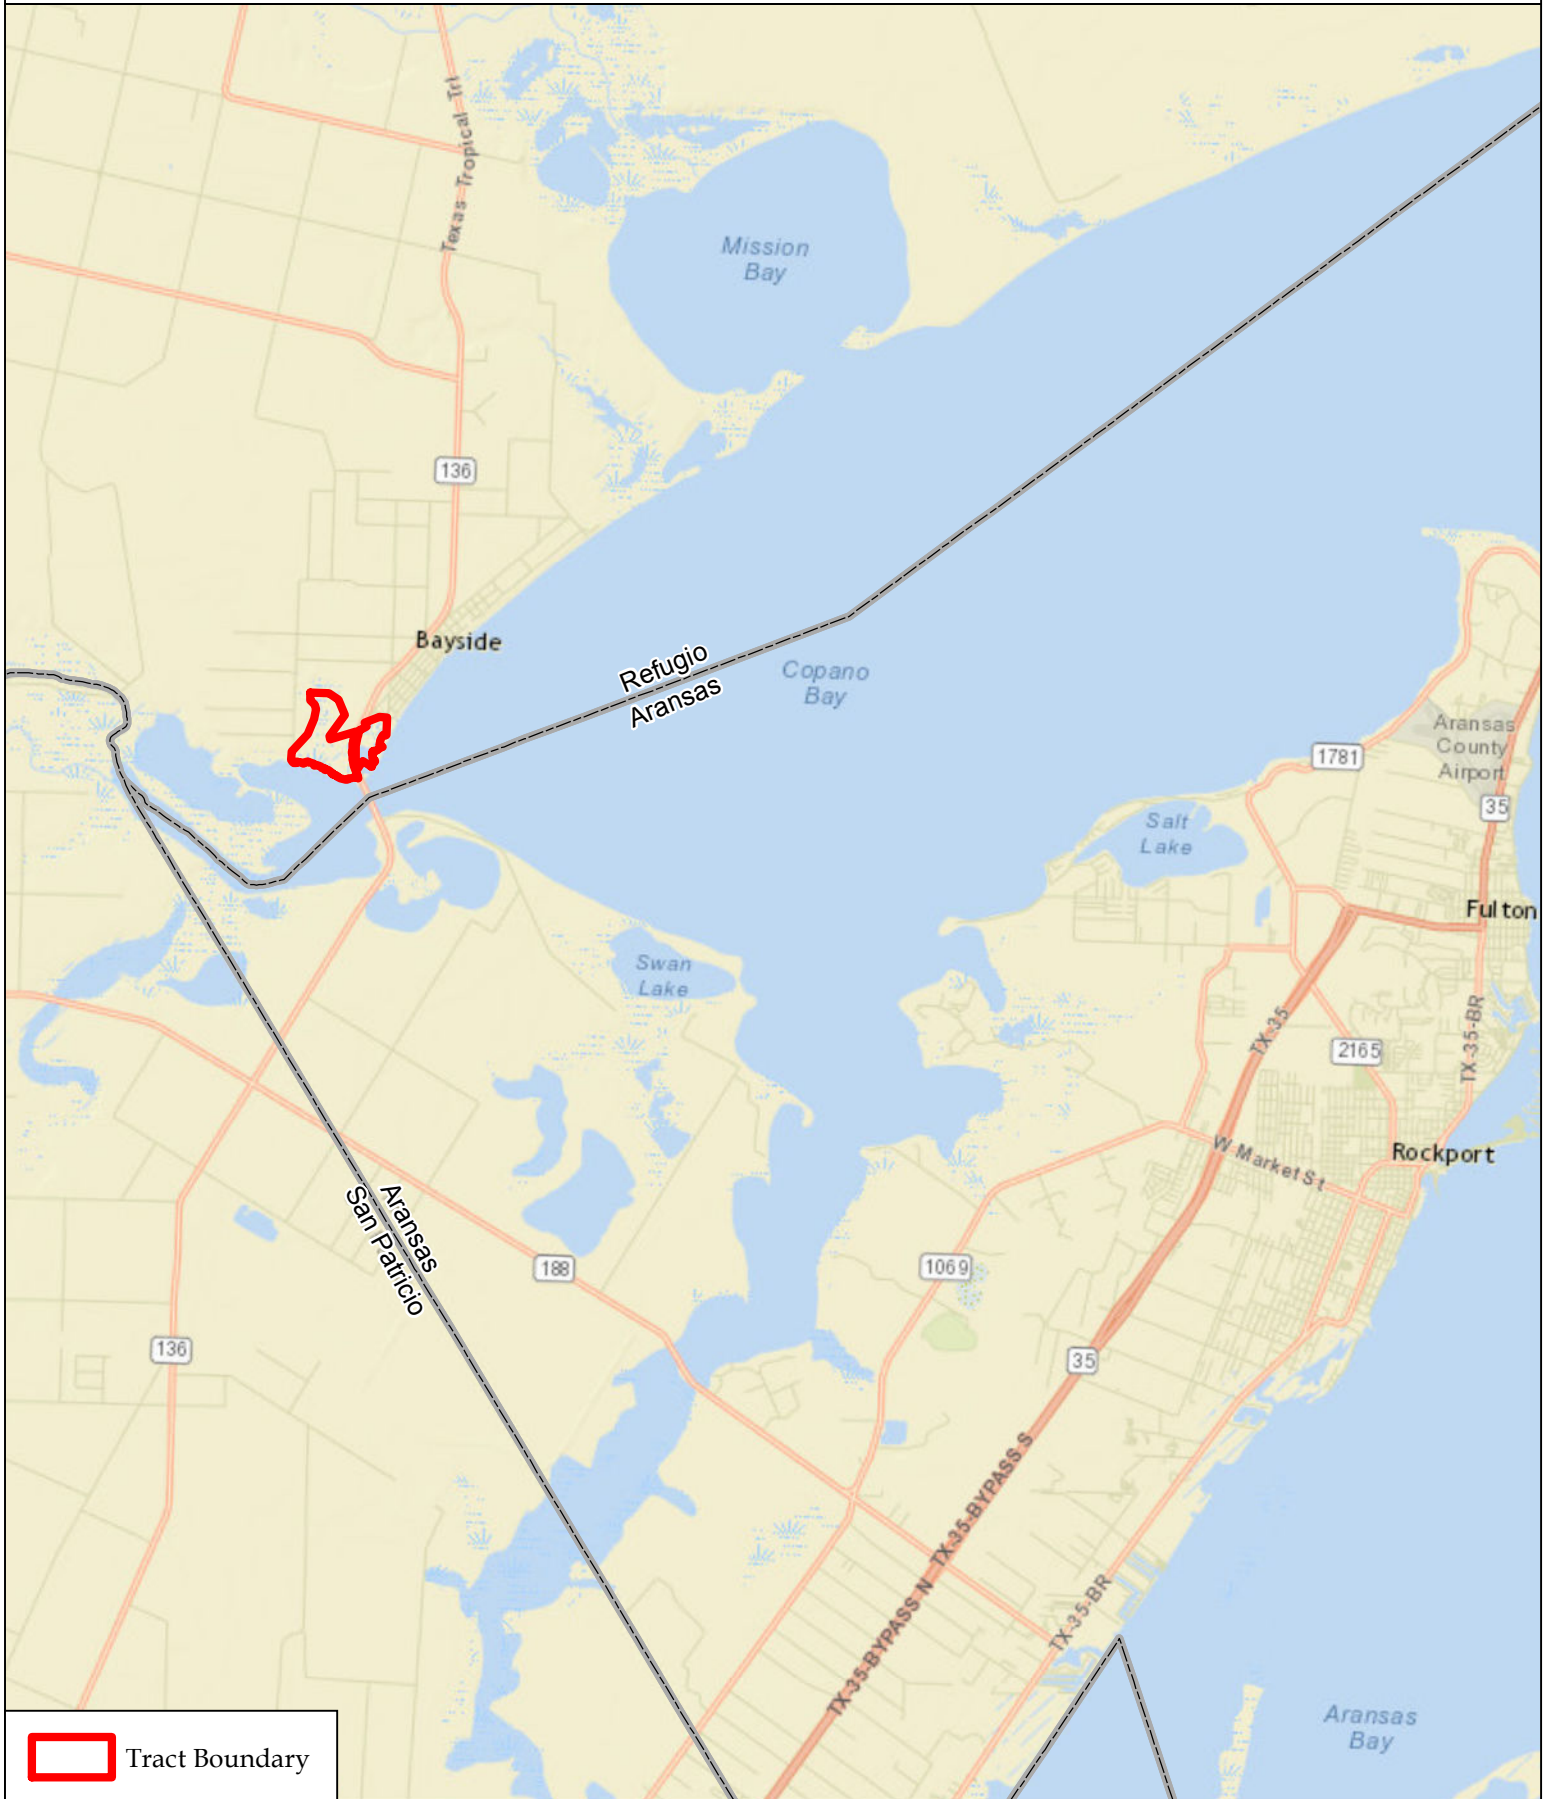

254 Acre Tract
Refugio County, Texas

Tract Boundary

11/18/2016
Imagery: ESRI StreetMap

1 Inch = 10,000 Feet