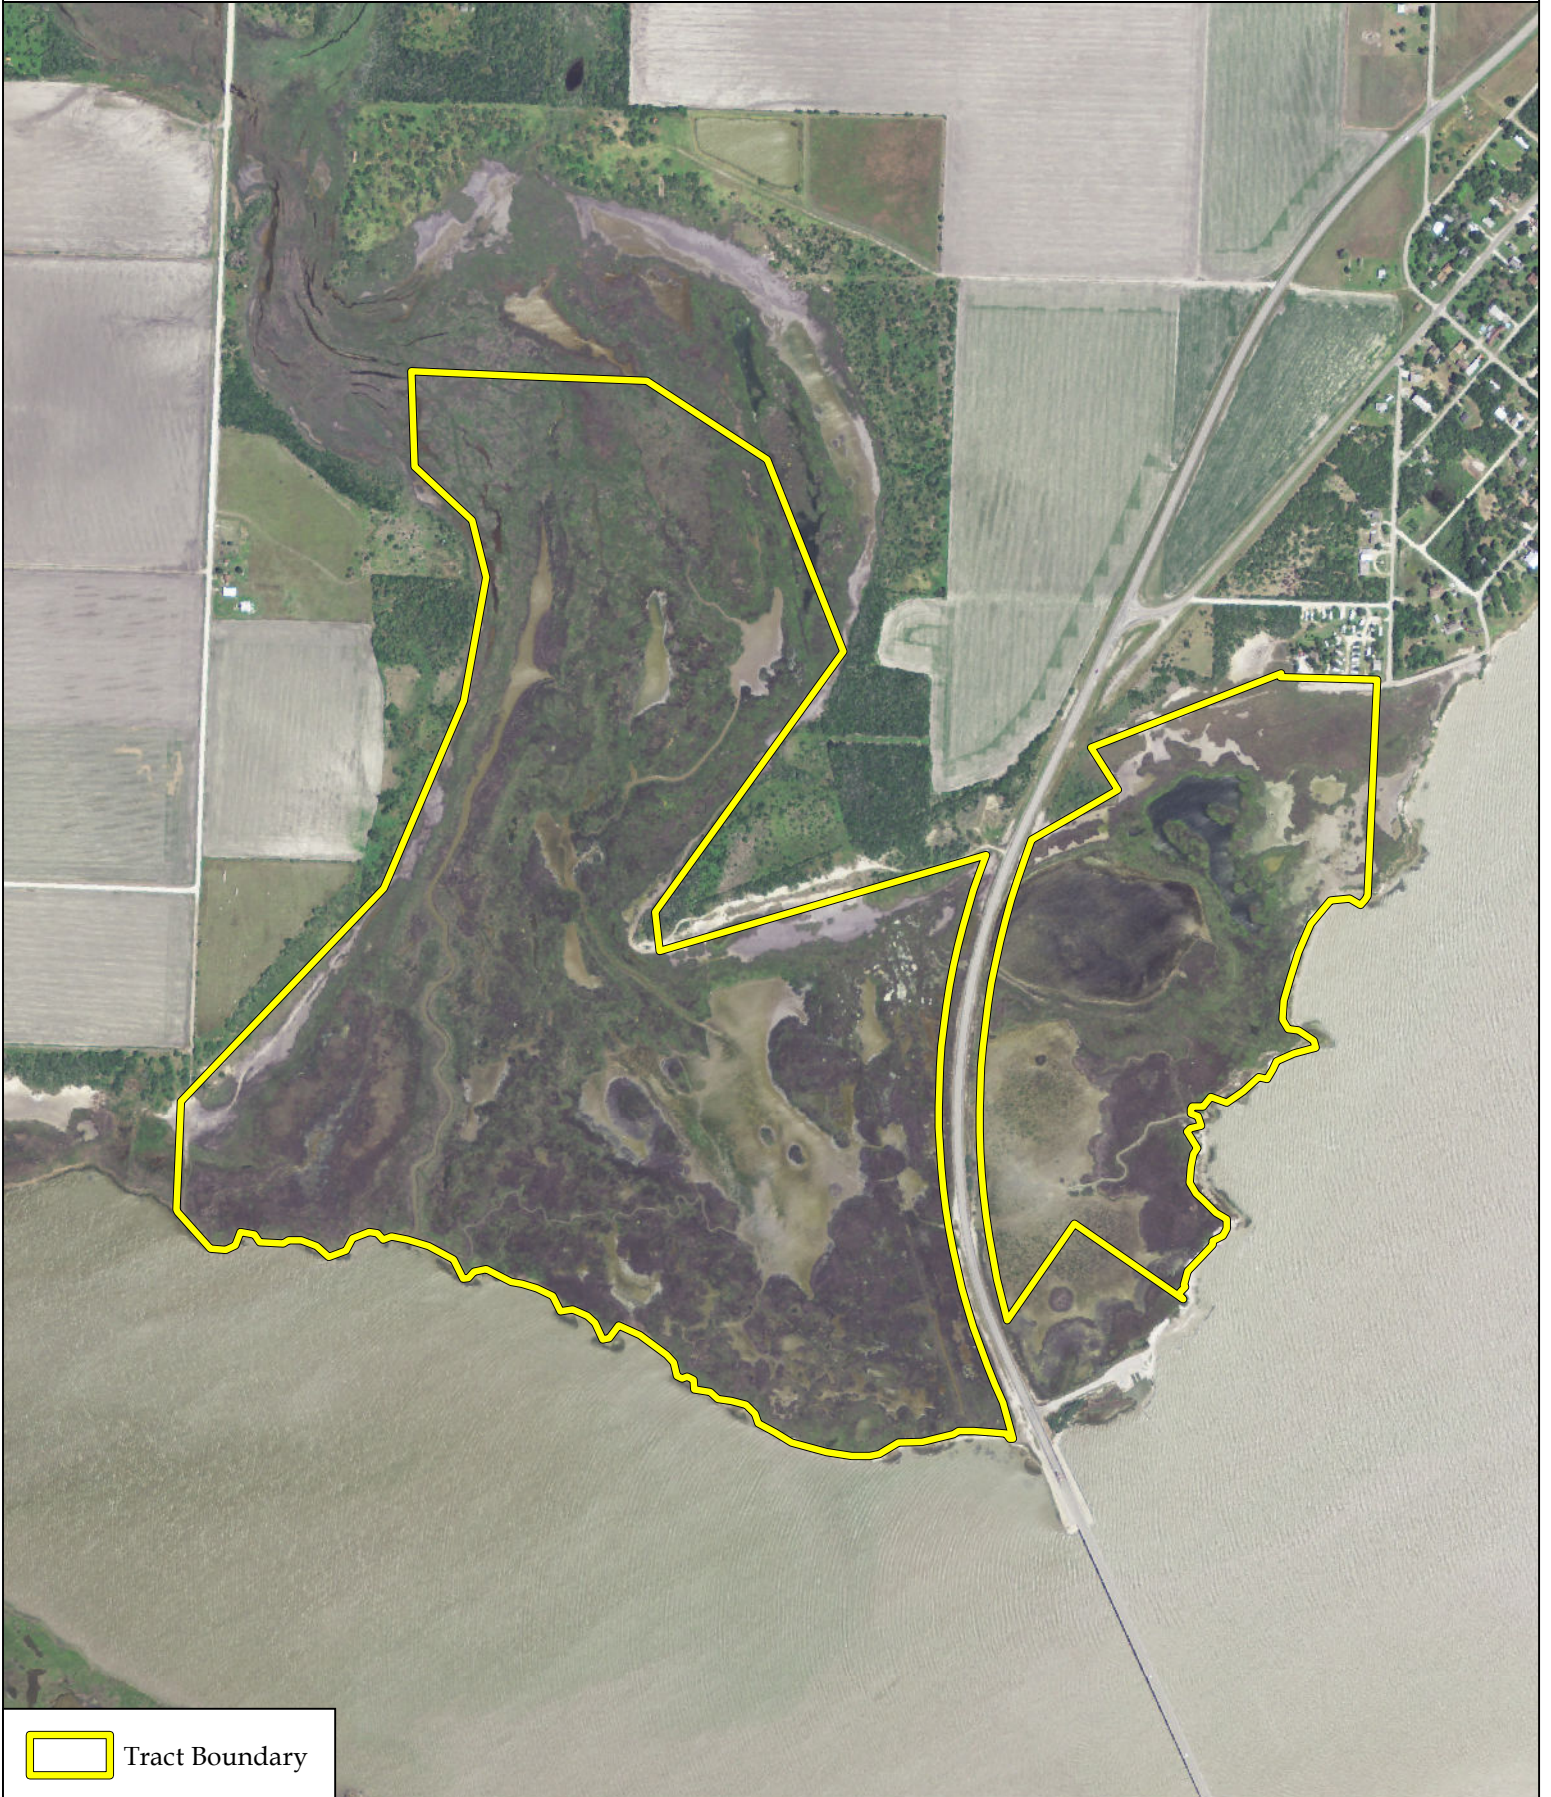

254 Acre Tract
Refugio County, Texas

Tract Boundary

11/18/2016
Imagery: 2012 NAIP

1 Inch = 800 Feet