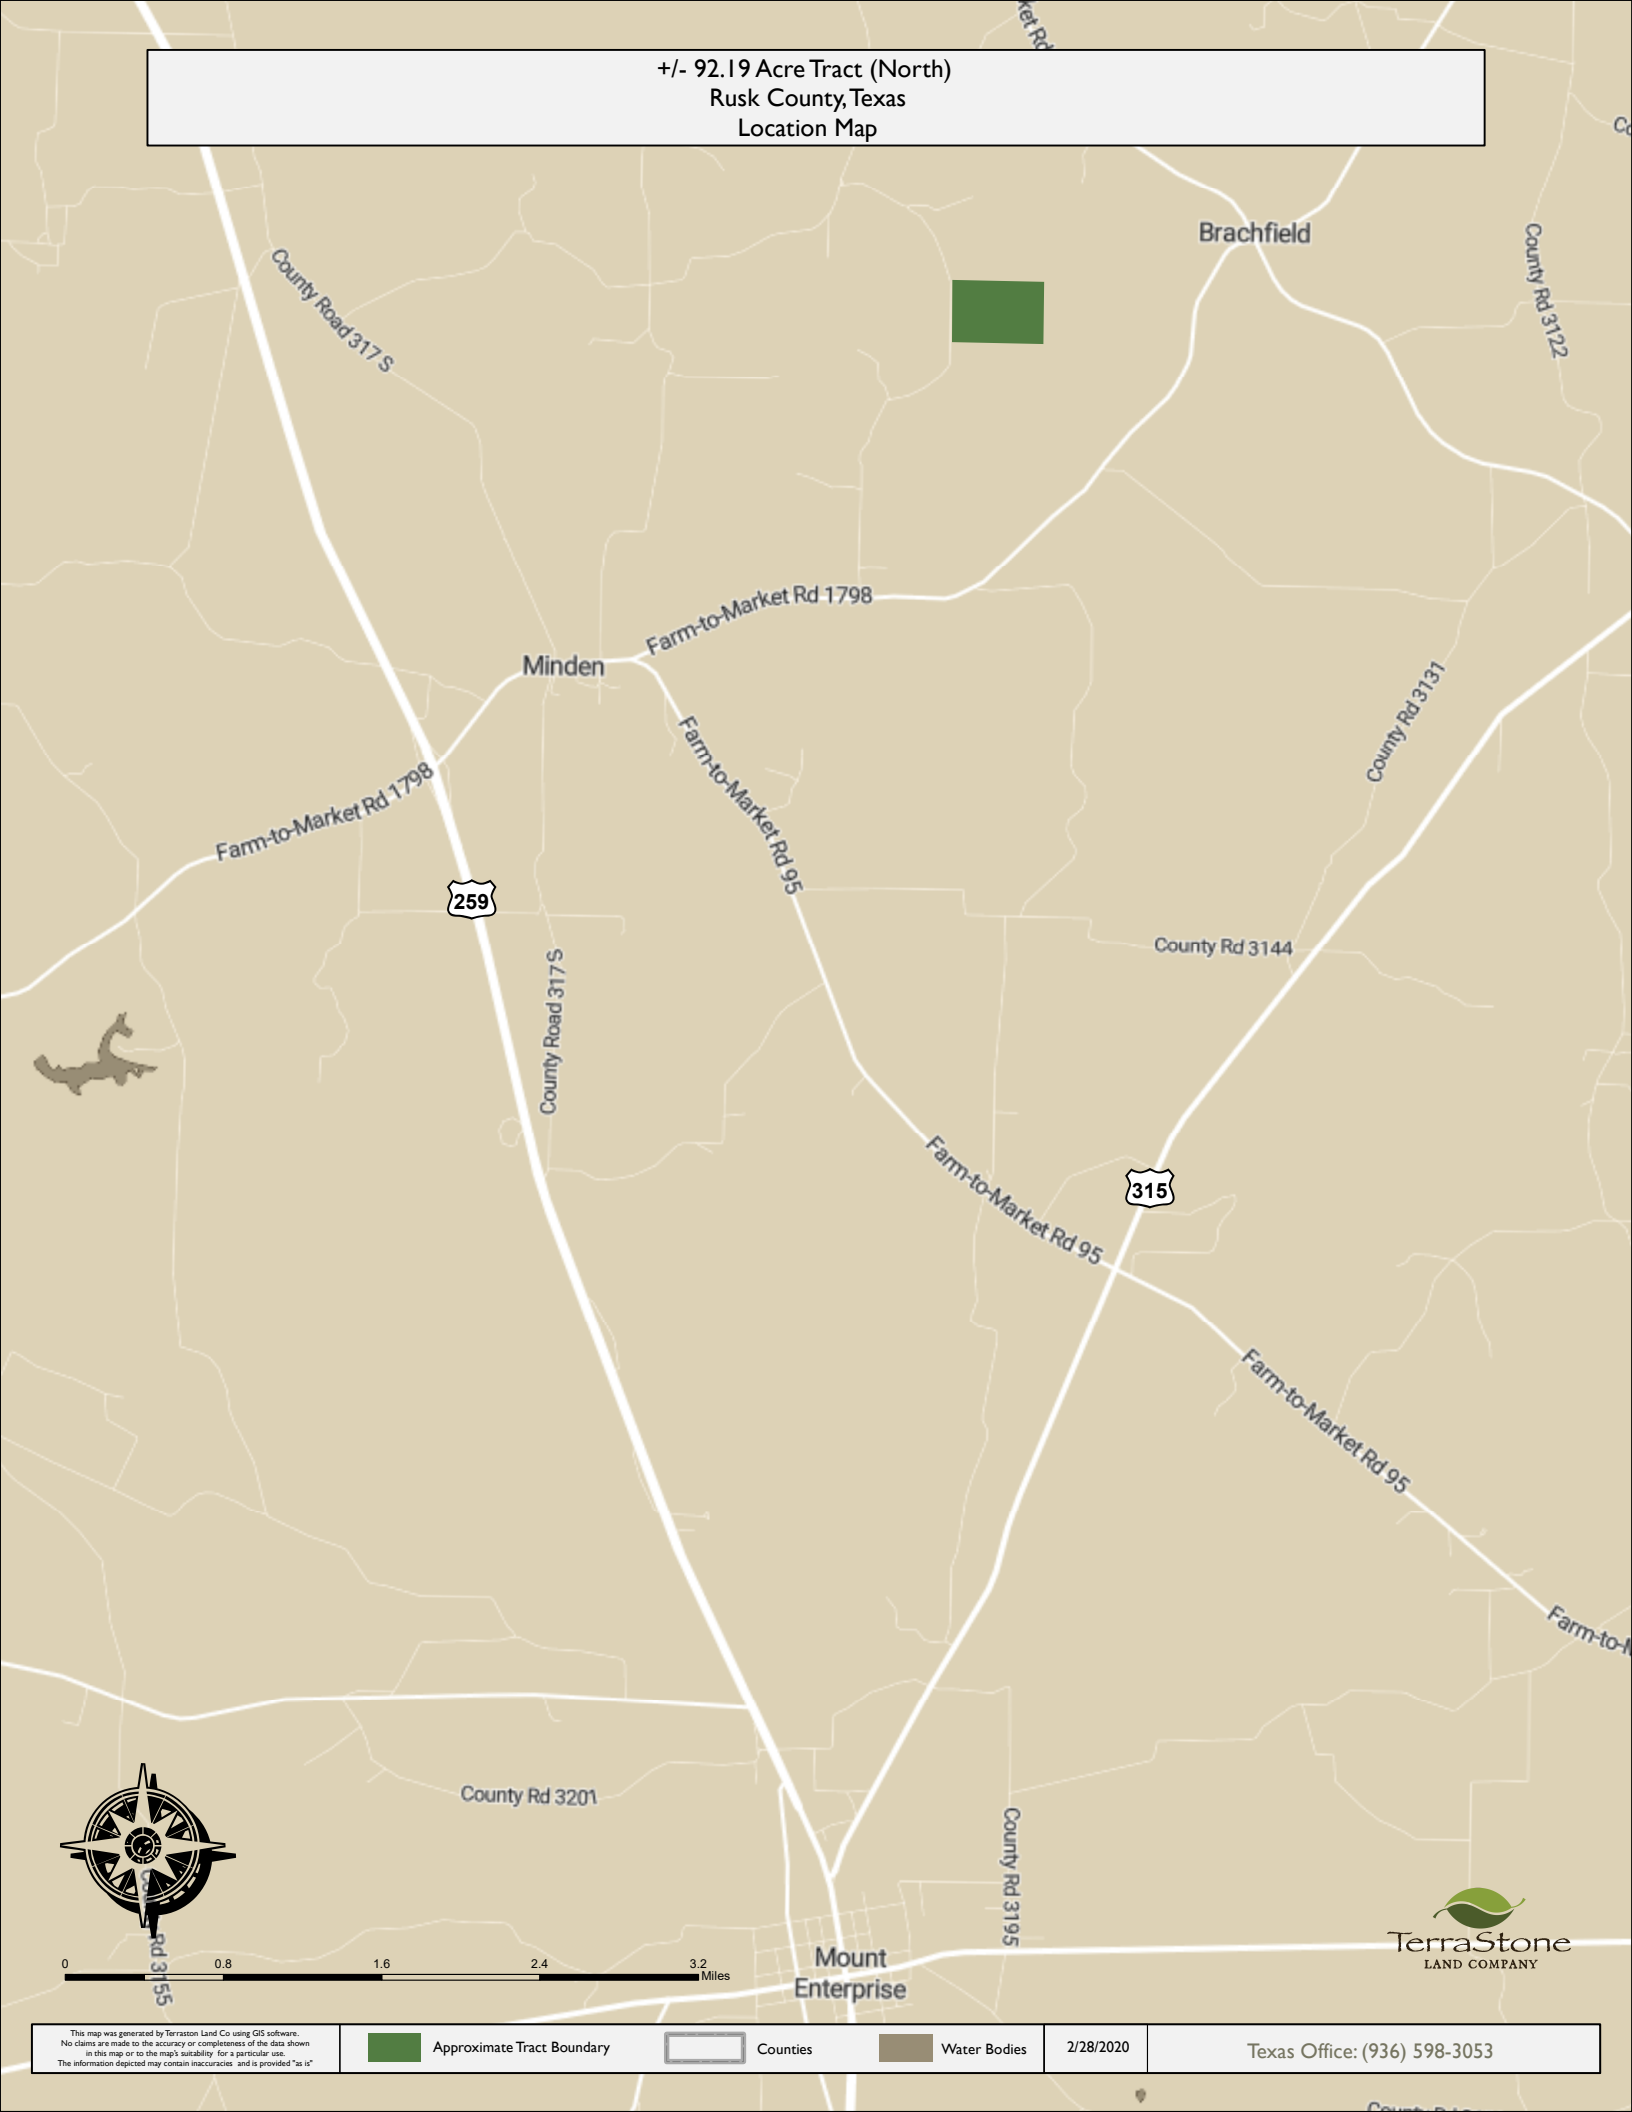

+/- 92.19 Acre Tract (North)
Rusk County, Texas
Location Map

0 0.8 1.6 2.4 3.2 Miles